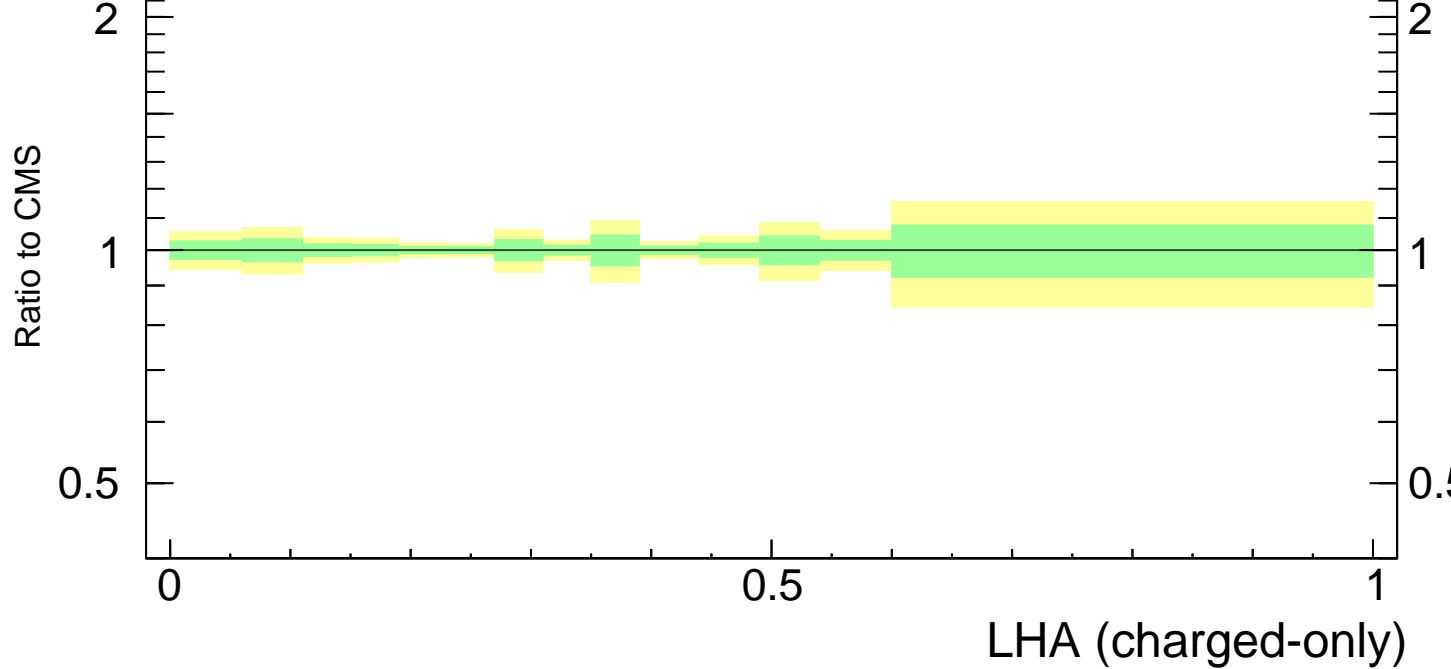

LHA $\lambda_{0.5}^1$ (charged only) (CMS jet substructure)

- CMS
- ▲ Pythia 8.308 default
- Pythia 8.308 tune-A14-CTEQL1
- - - Pythia 8.308 tune-A14-MSTW2008LO
- ⋯ Pythia 8.308 tune-A14-NNPDF2.3LO
- - Δ Pythia 8.308 tune-CUETP8S1

Rivet 3.1.10, ≥ 3.1M events
mcplots.cern.ch [arXiv:1306.3436]