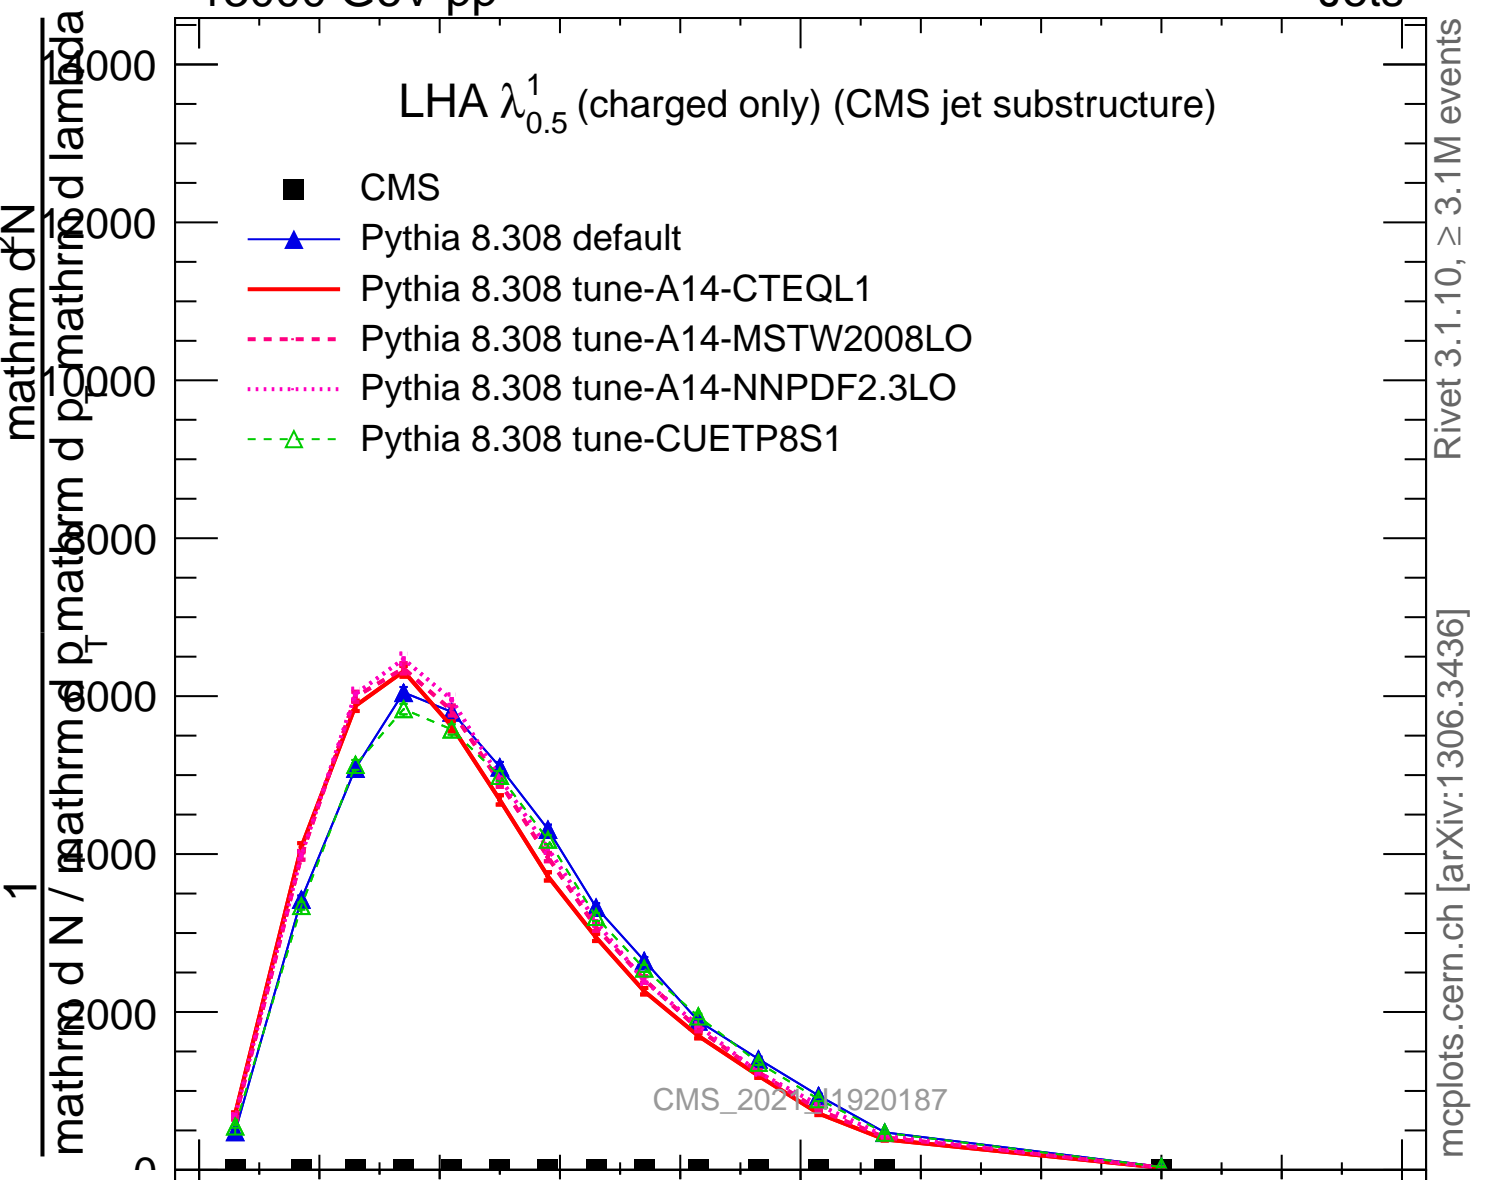

LHA $\lambda_{0.5}^1$ (charged only) (CMS jet substructure)

- CMS
- ▲ Pythia 8.308 default
- Pythia 8.308 tune-A14-CTEQL1
- - - Pythia 8.308 tune-A14-MSTW2008LO
- ⋯ Pythia 8.308 tune-A14-NNPDF2.3LO
- - Δ Pythia 8.308 tune-CUETP8S1

Rivet 3.1.10, ≥ 3.1M events
mcplots.cern.ch [arXiv:1306.3436]