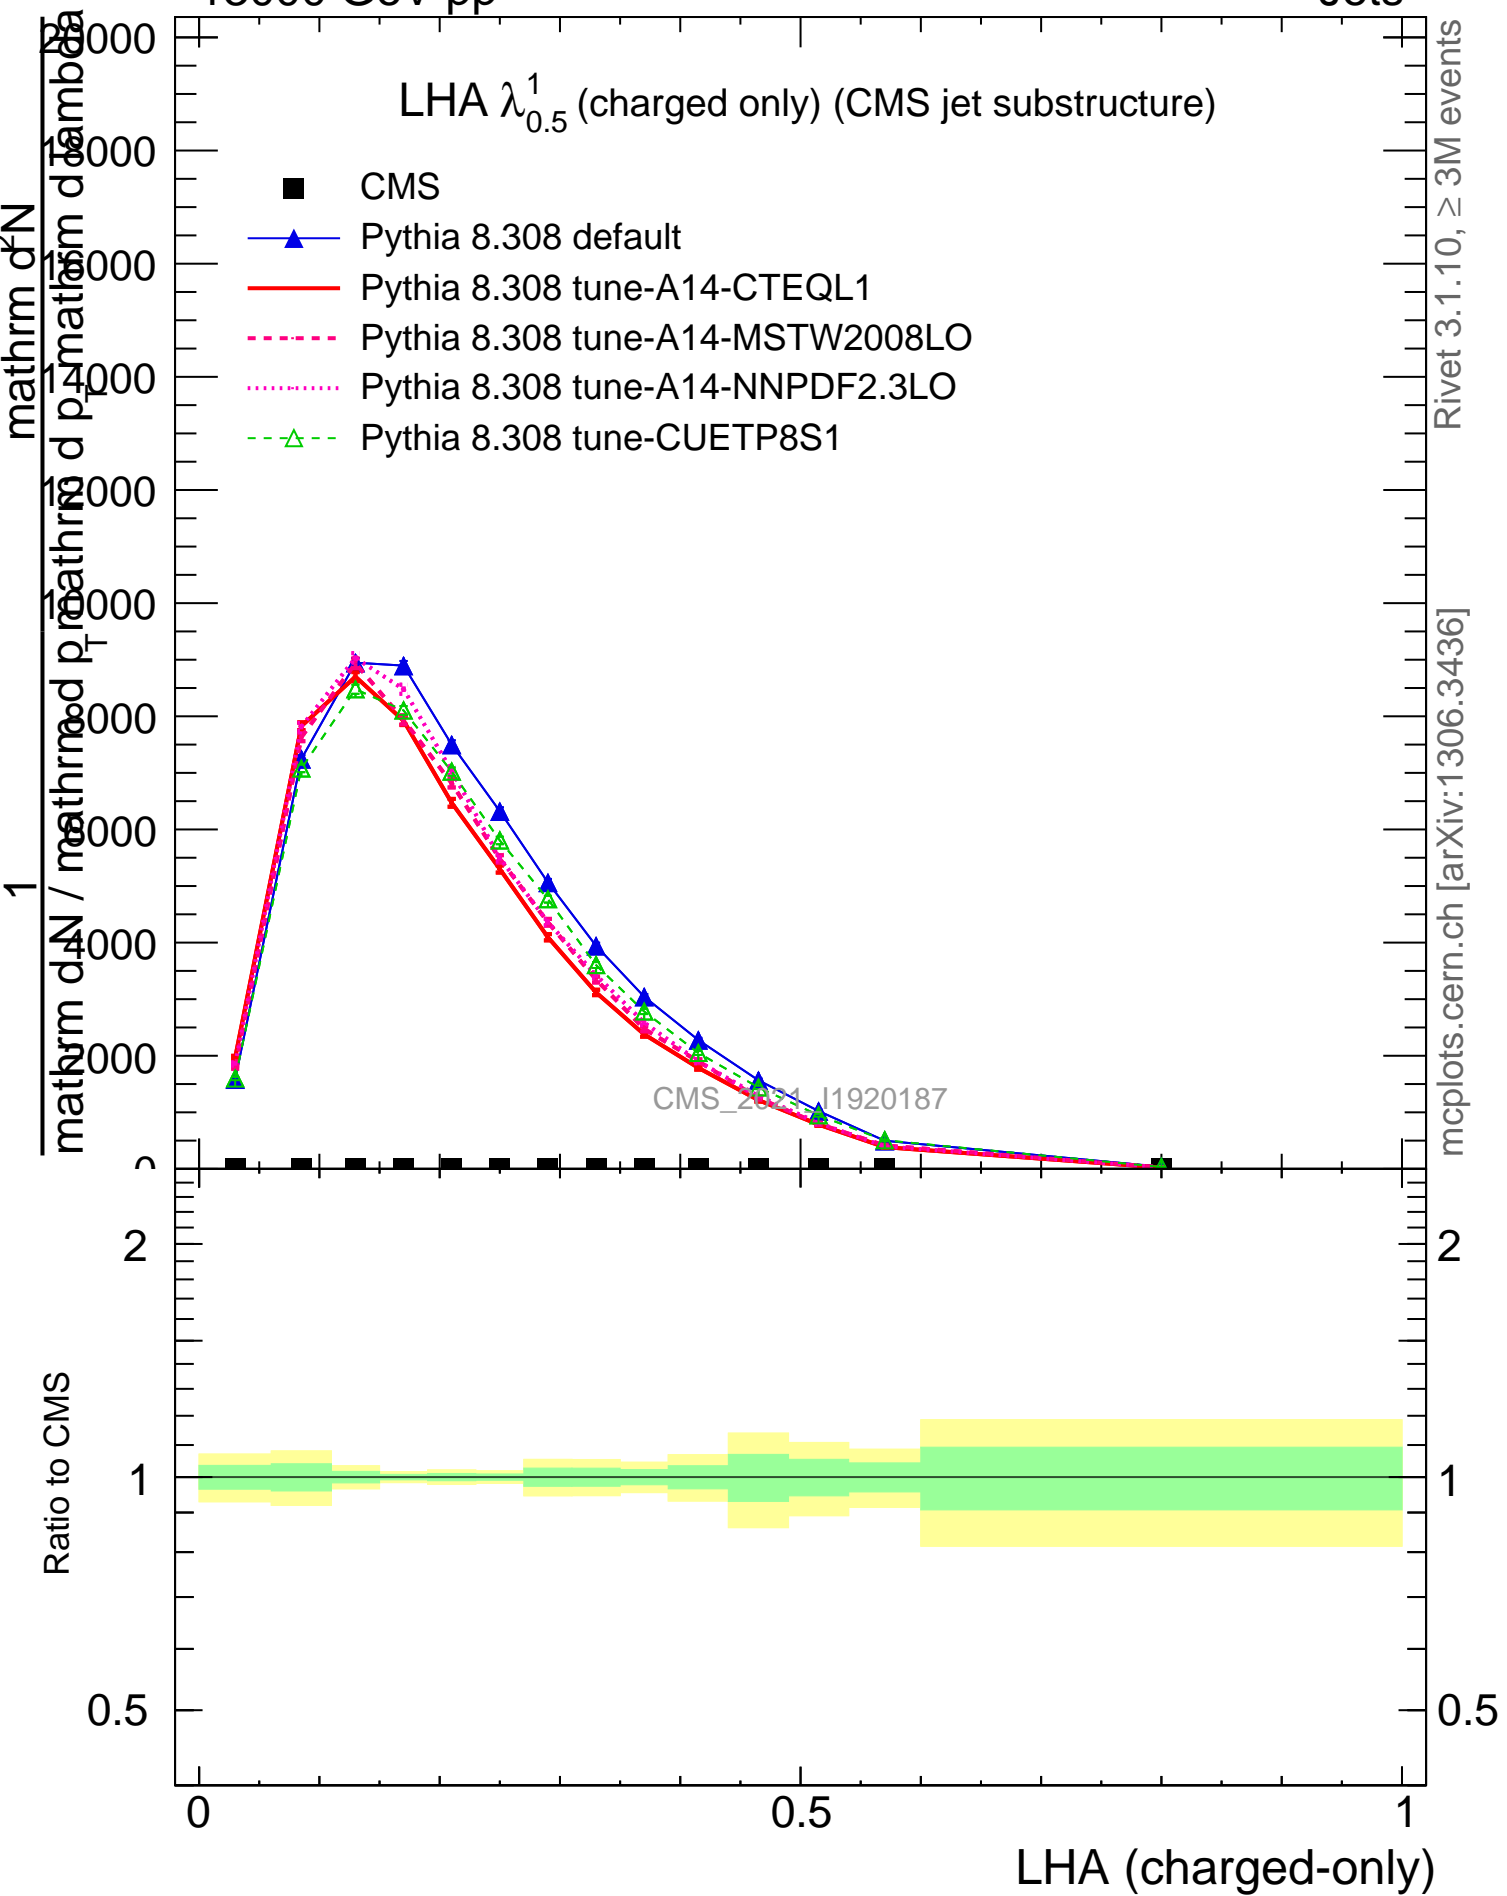

LHA $\lambda_{0.5}^1$ (charged only) (CMS jet substructure)

- CMS
- ▲ Pythia 8.308 default
- Pythia 8.308 tune-A14-CTEQL1
- - - Pythia 8.308 tune-A14-MSTW2008LO
- ⋯ Pythia 8.308 tune-A14-NNPDF2.3LO
- - Δ Pythia 8.308 tune-CUETP8S1

CMS_2014_11920187

Rivet 3.1.10, ≥ 3M events
mcplots.cern.ch [arXiv:1306.3436]