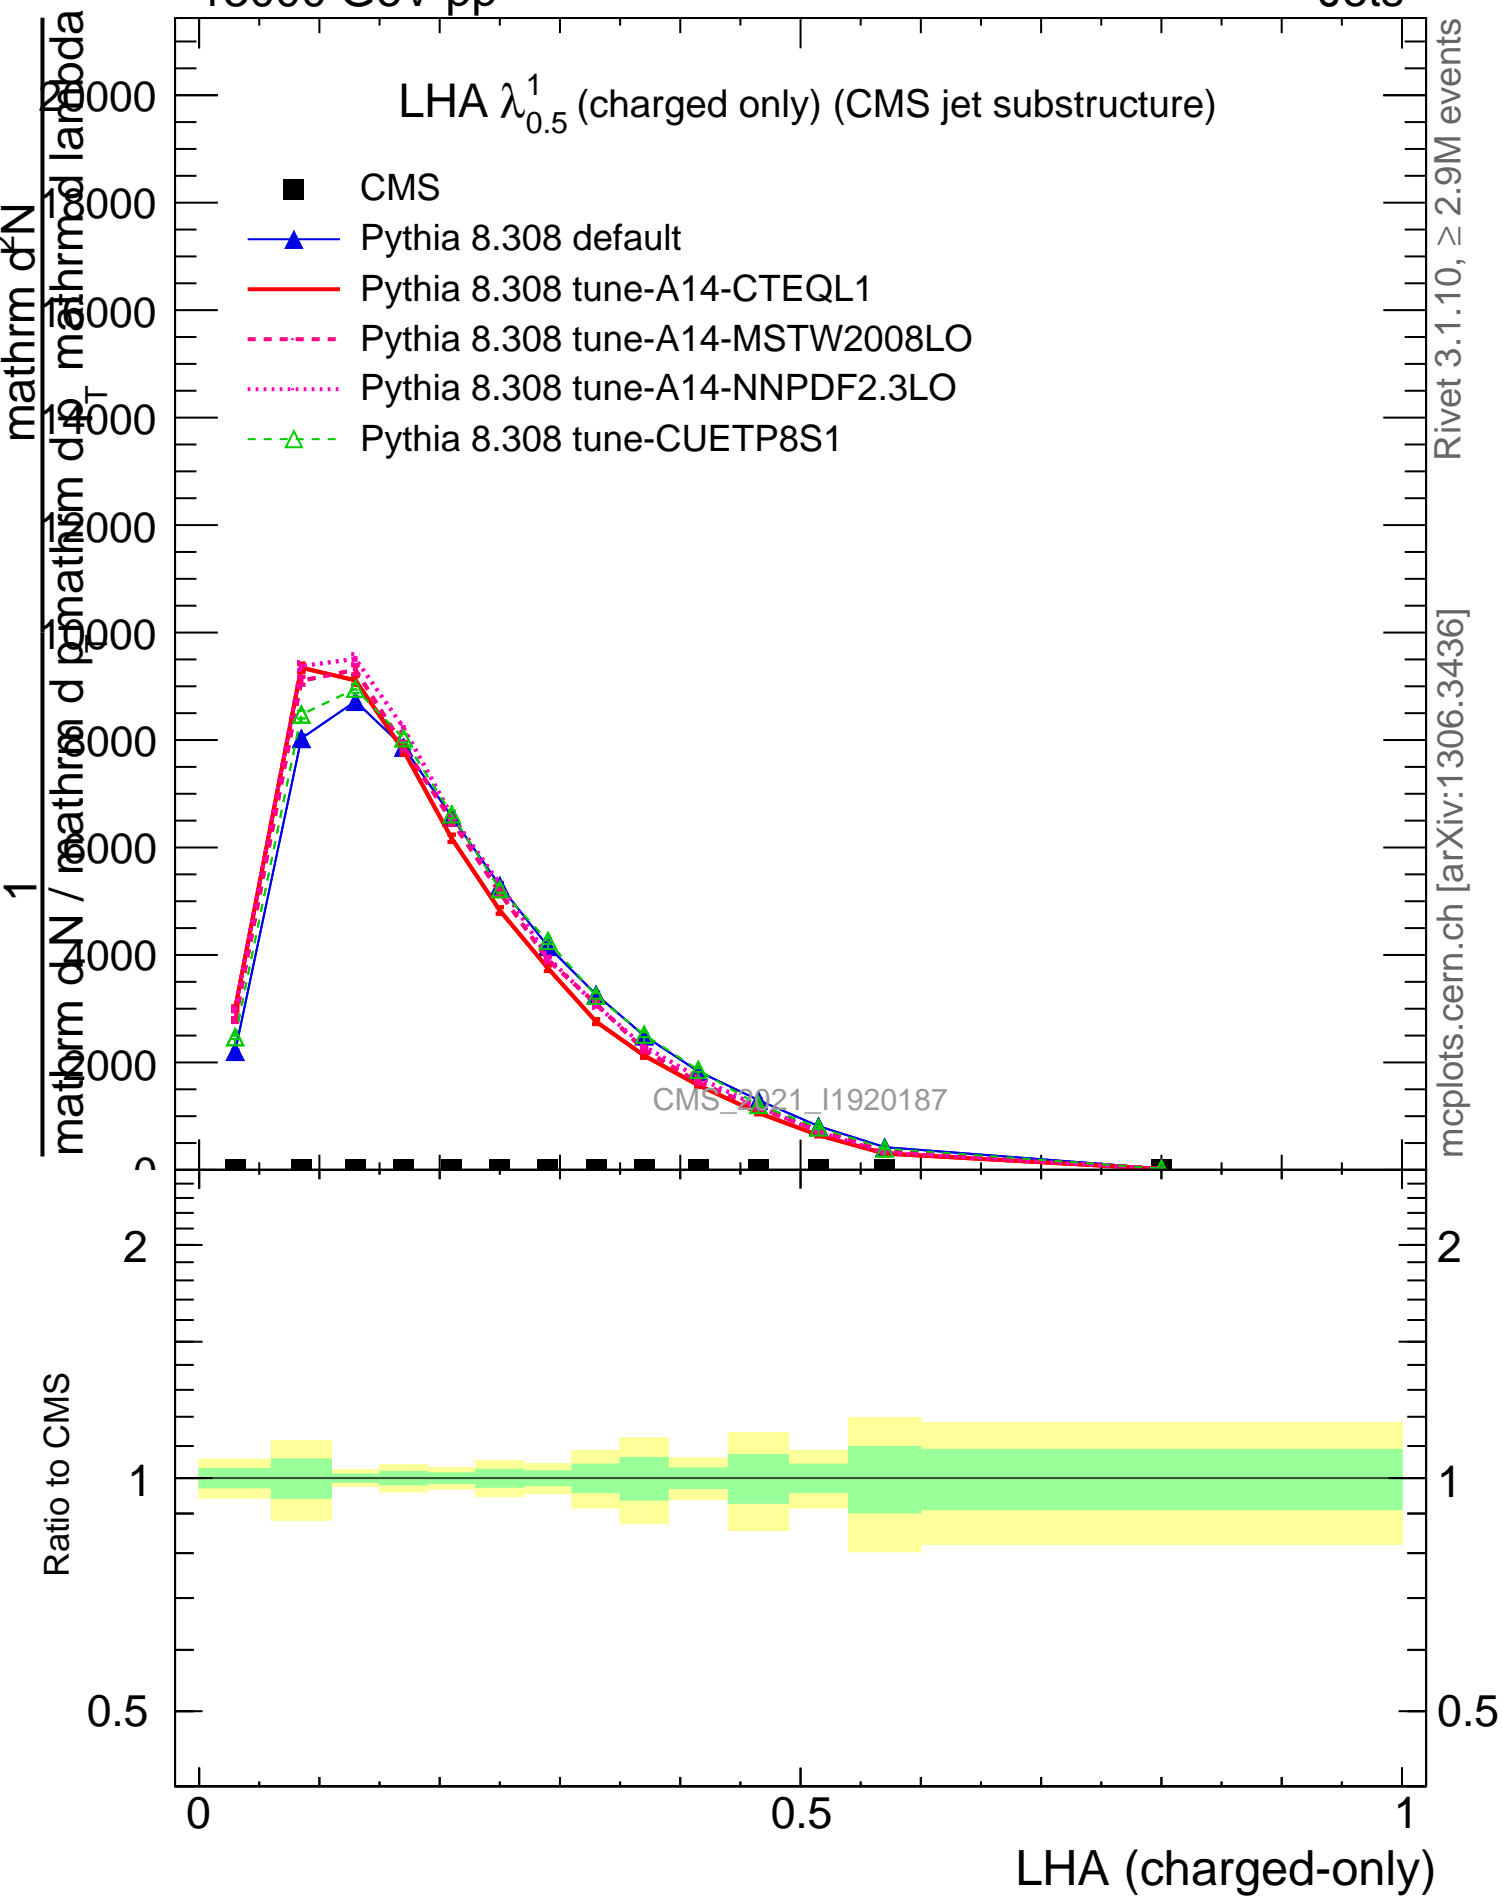

LHA $\lambda_{0.5}^1$ (charged only) (CMS jet substructure)

- CMS
- ▲ Pythia 8.308 default
- Pythia 8.308 tune-A14-CTEQL1
- - - Pythia 8.308 tune-A14-MSTW2008LO
- ⋯ Pythia 8.308 tune-A14-NNPDF2.3LO
- - Δ Pythia 8.308 tune-CUETP8S1

Rivet 3.1.10, ≥ 2.9M events
mcplots.cern.ch [arXiv:1306.3436]