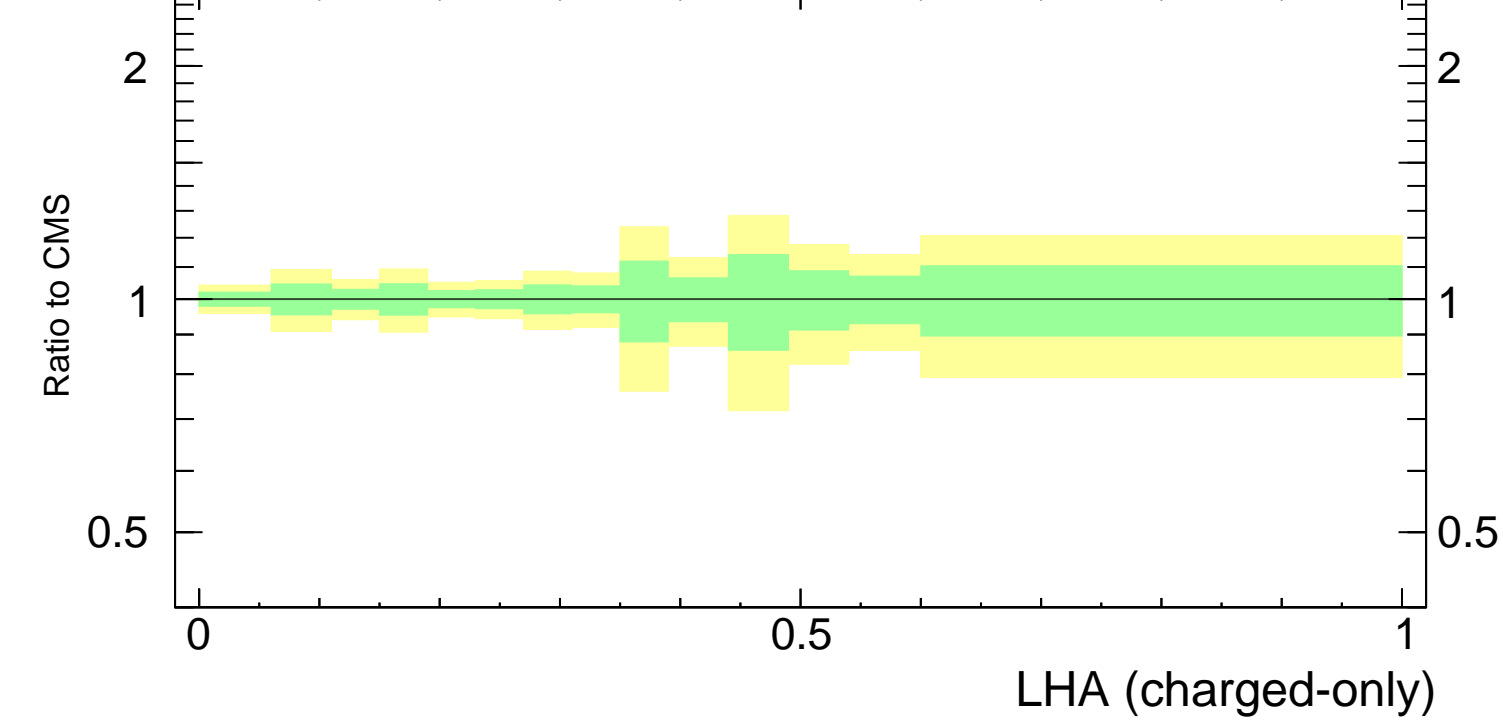

LHA  $\lambda_{0.5}^1$  (charged only) (CMS jet substructure)

- CMS
- ▲ Pythia 8.308 default
- Pythia 8.308 tune-A14-CTEQL1
- - - Pythia 8.308 tune-A14-MSTW2008LO
- ⋯ Pythia 8.308 tune-A14-NNPDF2.3LO
- - Δ Pythia 8.308 tune-CUETP8S1

CMS-2021\_11920187

mcplots.cern.ch [arXiv:1306.3436]

Rivet 3.1.10, ≥ 3.3M events