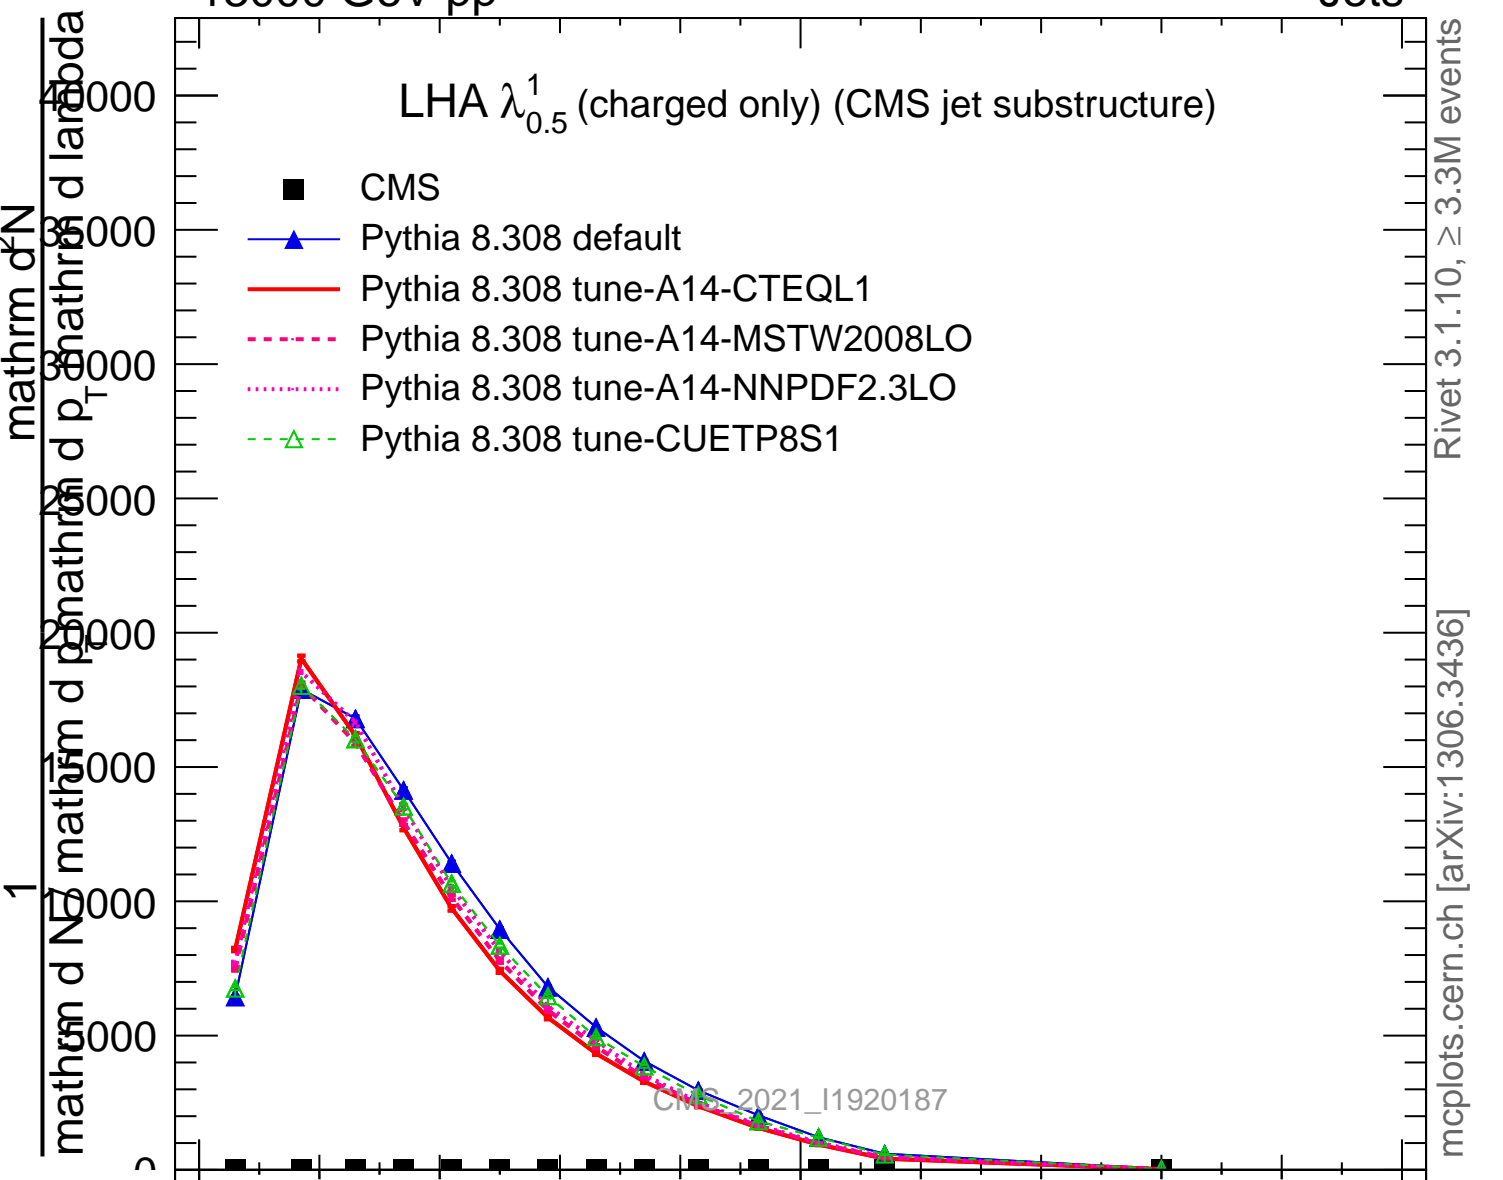

LHA  $\lambda_{0.5}^1$  (charged only) (CMS jet substructure)

- CMS
- ▲ Pythia 8.308 default
- Pythia 8.308 tune-A14-CTEQL1
- - - Pythia 8.308 tune-A14-MSTW2008LO
- ⋯ Pythia 8.308 tune-A14-NNPDF2.3LO
- - Δ Pythia 8.308 tune-CUETP8S1

CMS-2021\_11920187

mcplots.cern.ch [arXiv:1306.3436]

Rivet 3.1.10, ≥ 3.3M events