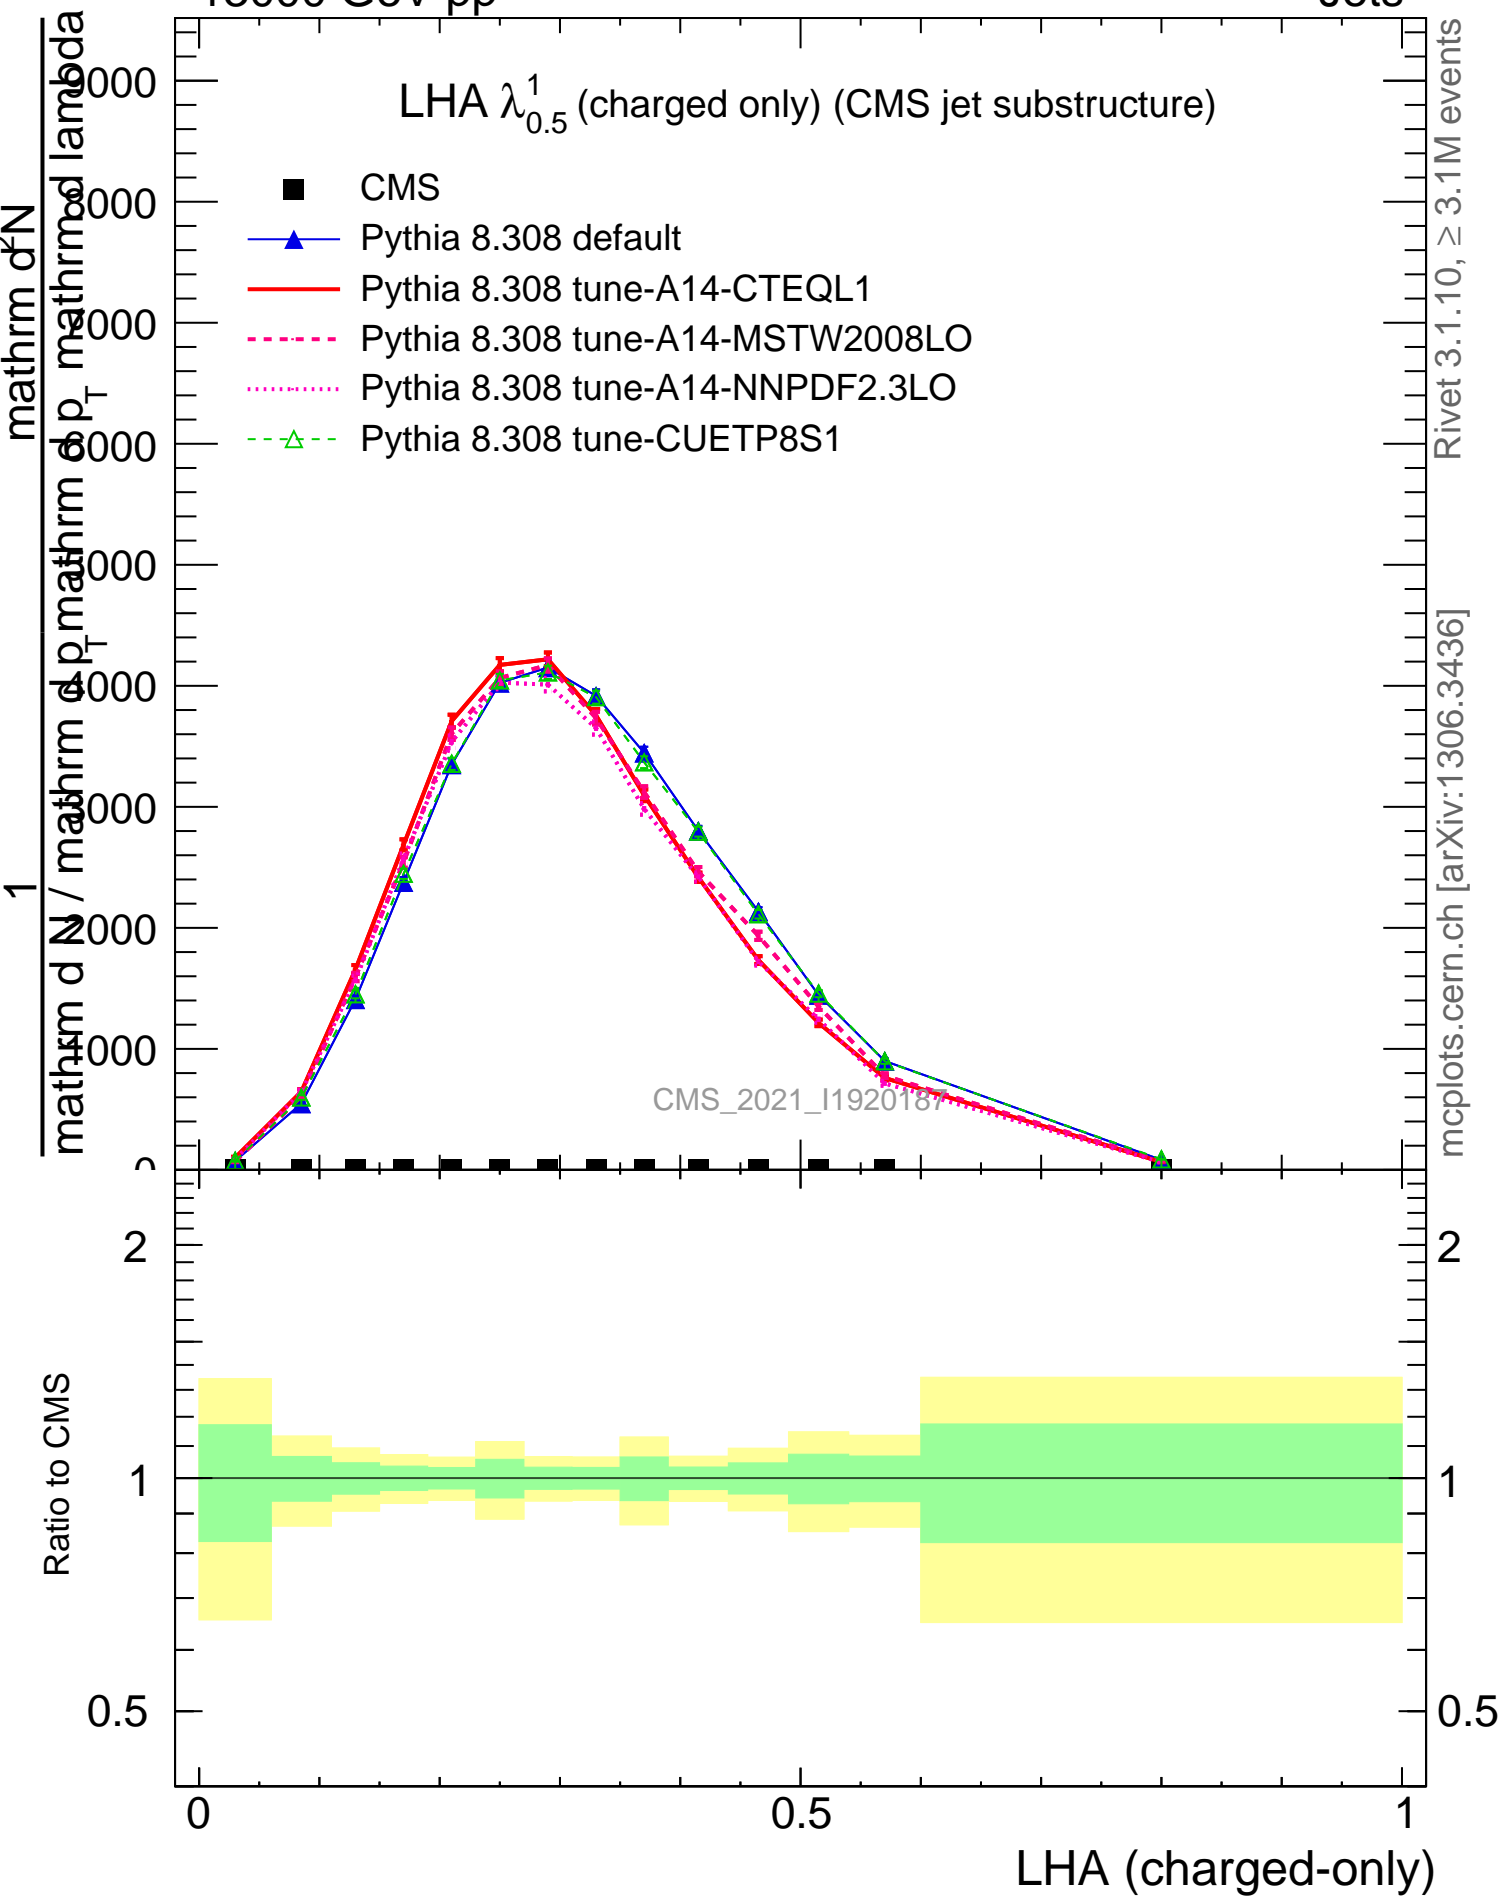

LHA  $\lambda_{0.5}^1$  (charged only) (CMS jet substructure)

- CMS
- ▲ Pythia 8.308 default
- Pythia 8.308 tune-A14-CTEQL1
- - - Pythia 8.308 tune-A14-MSTW2008LO
- ⋯ Pythia 8.308 tune-A14-NNPDF2.3LO
- - Δ Pythia 8.308 tune-CUETP8S1

CMS\_2021\_I1920187

Rivet 3.1.10, ≥ 3.1M events  
mcplots.cern.ch [arXiv:1306.3436]