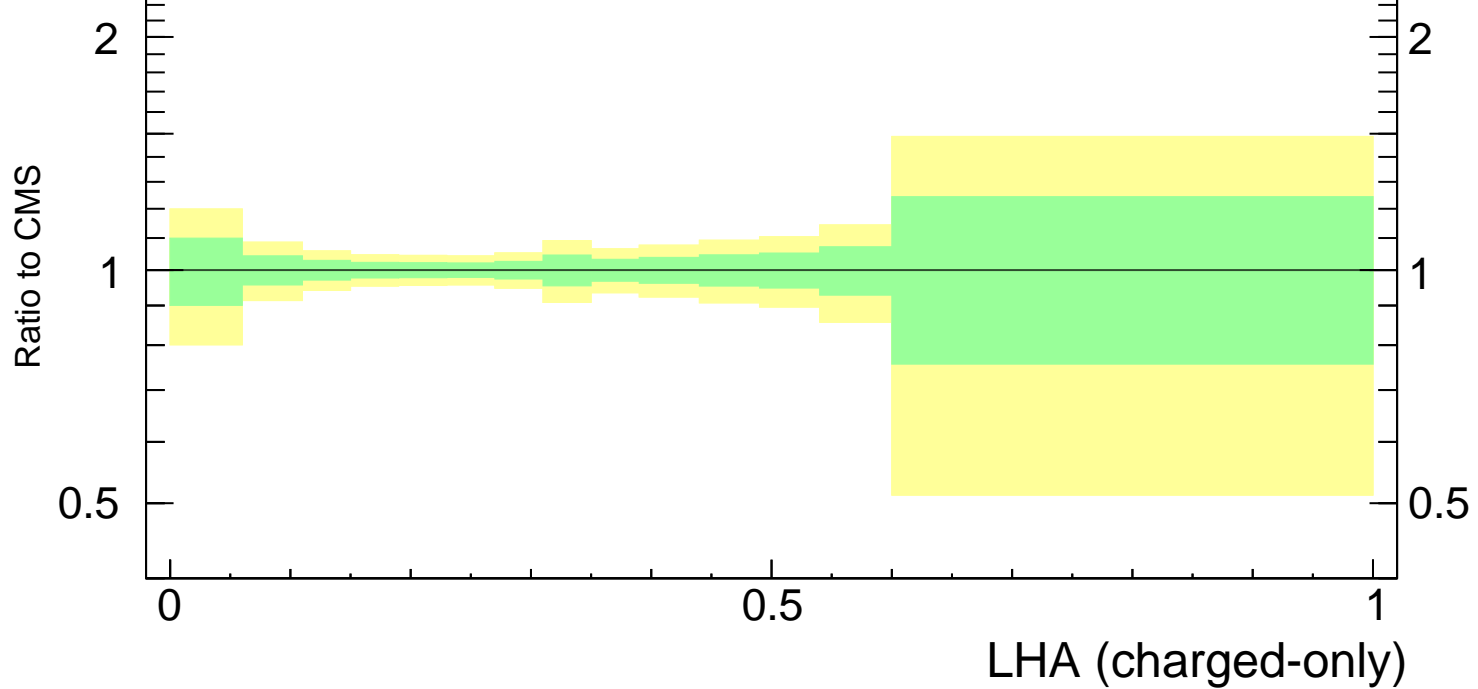

LHA $\lambda_{0.5}^1$ (charged only) (CMS jet substructure)

- CMS
- ▲ Pythia 8.308 default
- Pythia 8.308 tune-A14-CTEQL1
- - - Pythia 8.308 tune-A14-MSTW2008LO
- ⋯ Pythia 8.308 tune-A14-NNPDF2.3LO
- - Δ Pythia 8.308 tune-CUETP8S1

Rivet 3.1.10, ≥ 3.1M events
mcplots.cern.ch [arXiv:1306.3436]