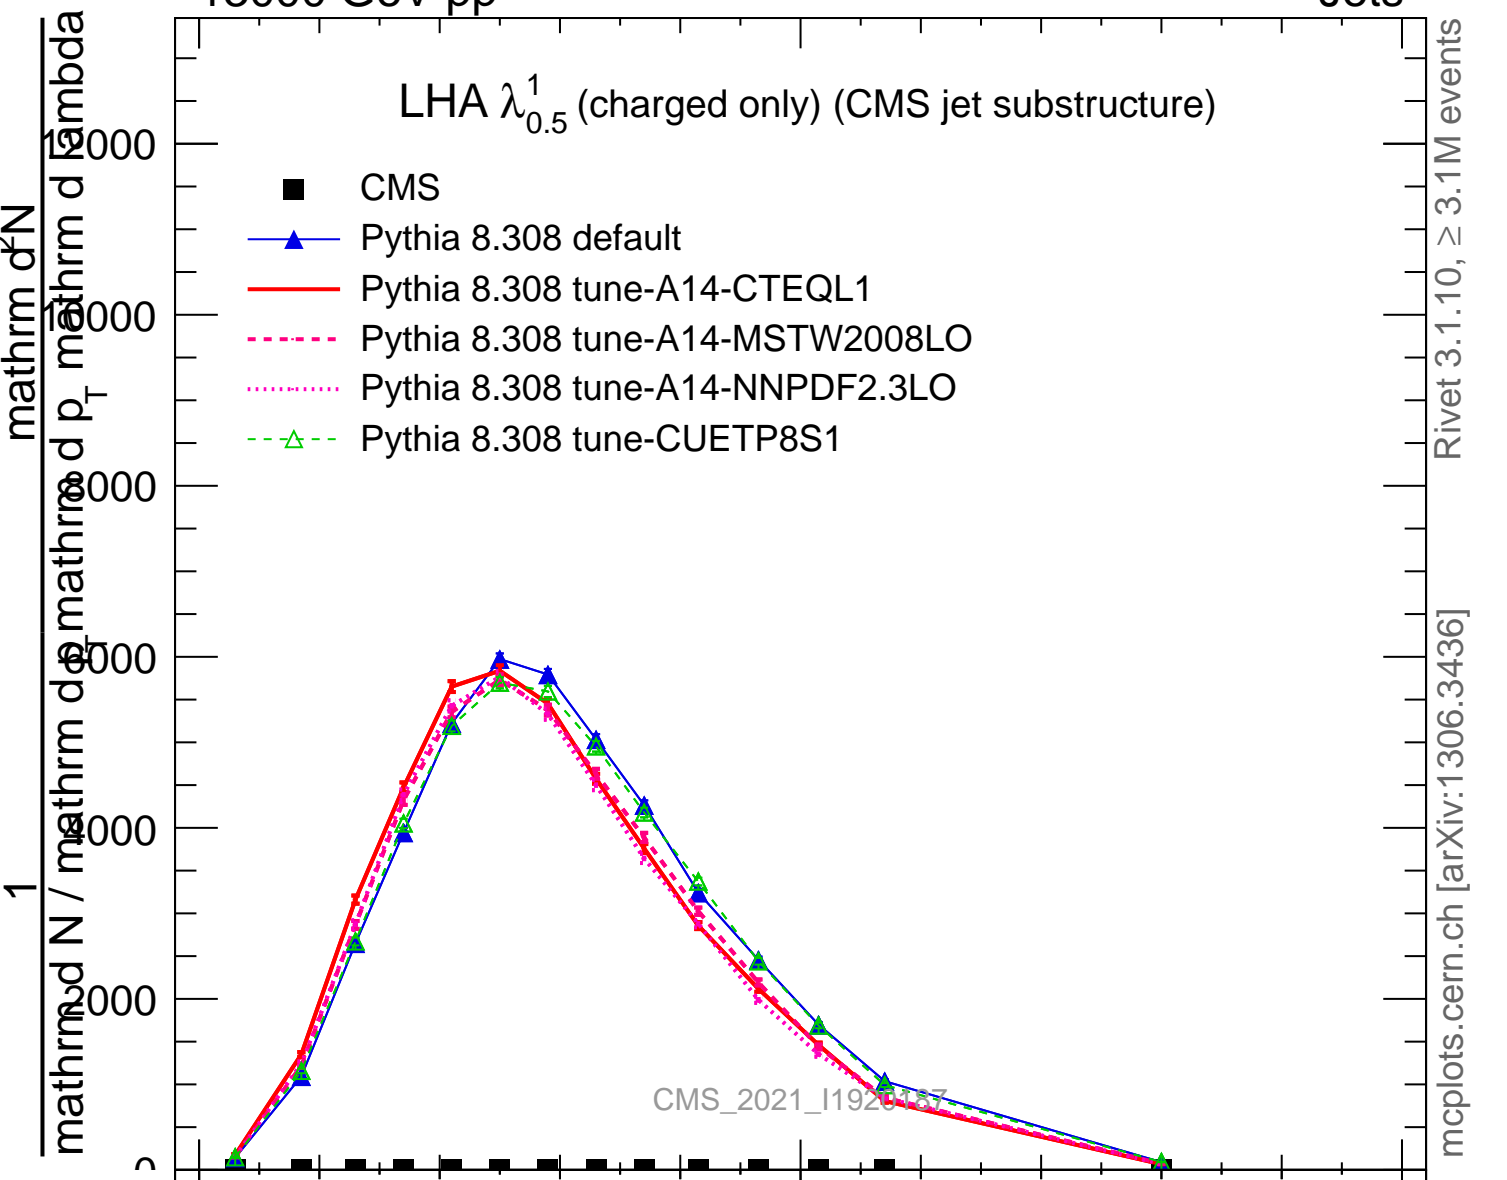

LHA $\lambda_{0.5}^1$ (charged only) (CMS jet substructure)

- CMS
- ▲ Pythia 8.308 default
- Pythia 8.308 tune-A14-CTEQL1
- - - Pythia 8.308 tune-A14-MSTW2008LO
- ⋯ Pythia 8.308 tune-A14-NNPDF2.3LO
- - Δ Pythia 8.308 tune-CUETP8S1

Rivet 3.1.10, ≥ 3.1M events
mcplots.cern.ch [arXiv:1306.3436]