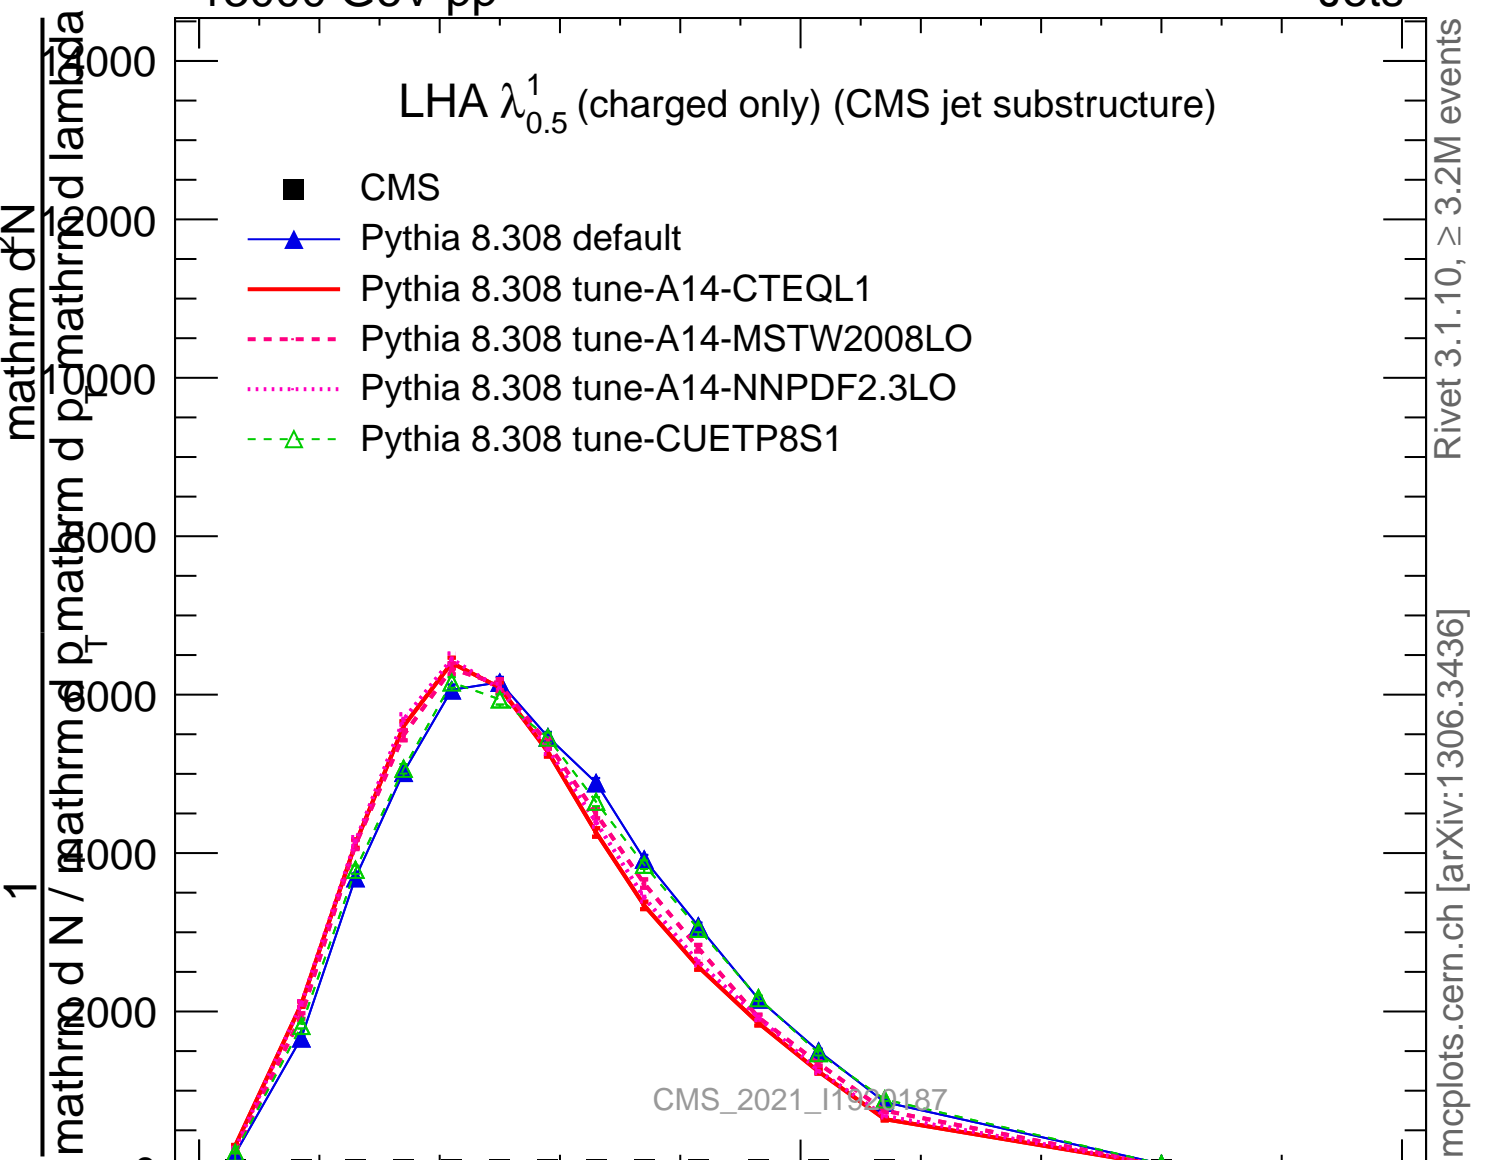

LHA $\lambda_{0.5}^1$ (charged only) (CMS jet substructure)

- CMS
- ▲ Pythia 8.308 default
- Pythia 8.308 tune-A14-CTEQL1
- - - Pythia 8.308 tune-A14-MSTW2008LO
- ⋯ Pythia 8.308 tune-A14-NNPDF2.3LO
- - Δ Pythia 8.308 tune-CUETP8S1

Rivet 3.1.10, ≥ 3.2M events

mcplots.cern.ch [arXiv:1306.3436]