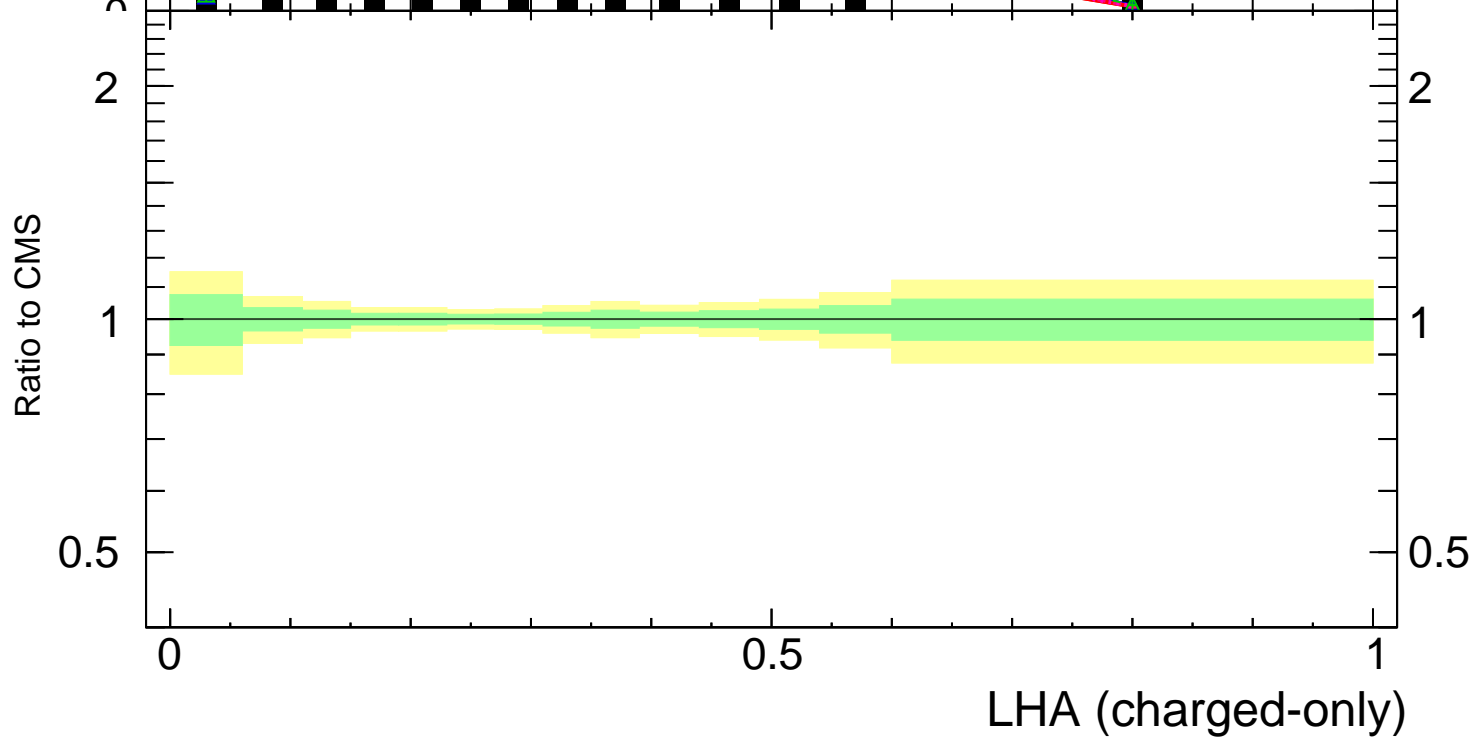

LHA $\lambda_{0.5}^1$ (charged only) (CMS jet substructure)

- CMS
- ▲ Pythia 8.308 default
- Pythia 8.308 tune-A14-CTEQL1
- - - Pythia 8.308 tune-A14-MSTW2008LO
- ⋯ Pythia 8.308 tune-A14-NNPDF2.3LO
- - Δ Pythia 8.308 tune-CUETP8S1

Rivet 3.1.10, ≥ 3.2M events

mcplots.cern.ch [arXiv:1306.3436]