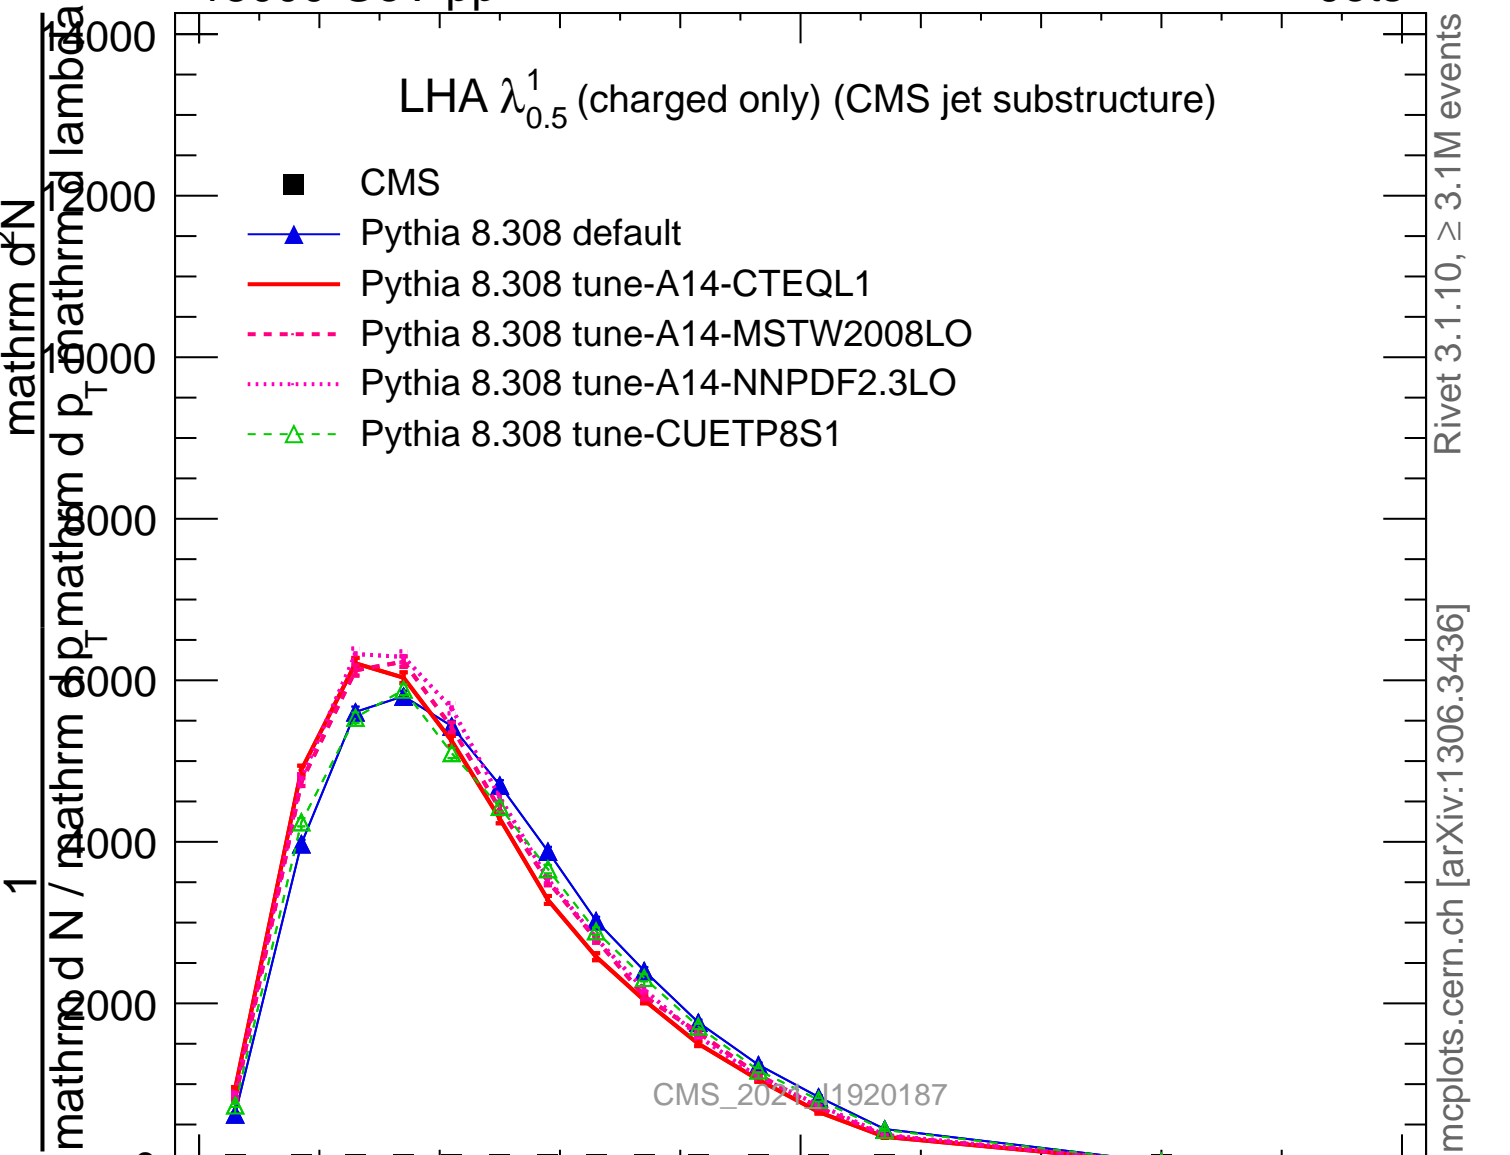

LHA  $\lambda_{0.5}^1$  (charged only) (CMS jet substructure)

- CMS
- ▲ Pythia 8.308 default
- Pythia 8.308 tune-A14-CTEQL1
- - - Pythia 8.308 tune-A14-MSTW2008LO
- ⋯ Pythia 8.308 tune-A14-NNPDF2.3LO
- - Δ Pythia 8.308 tune-CUETP8S1

Rivet 3.1.10, ≥ 3.1M events

mcplots.cern.ch [arXiv:1306.3436]