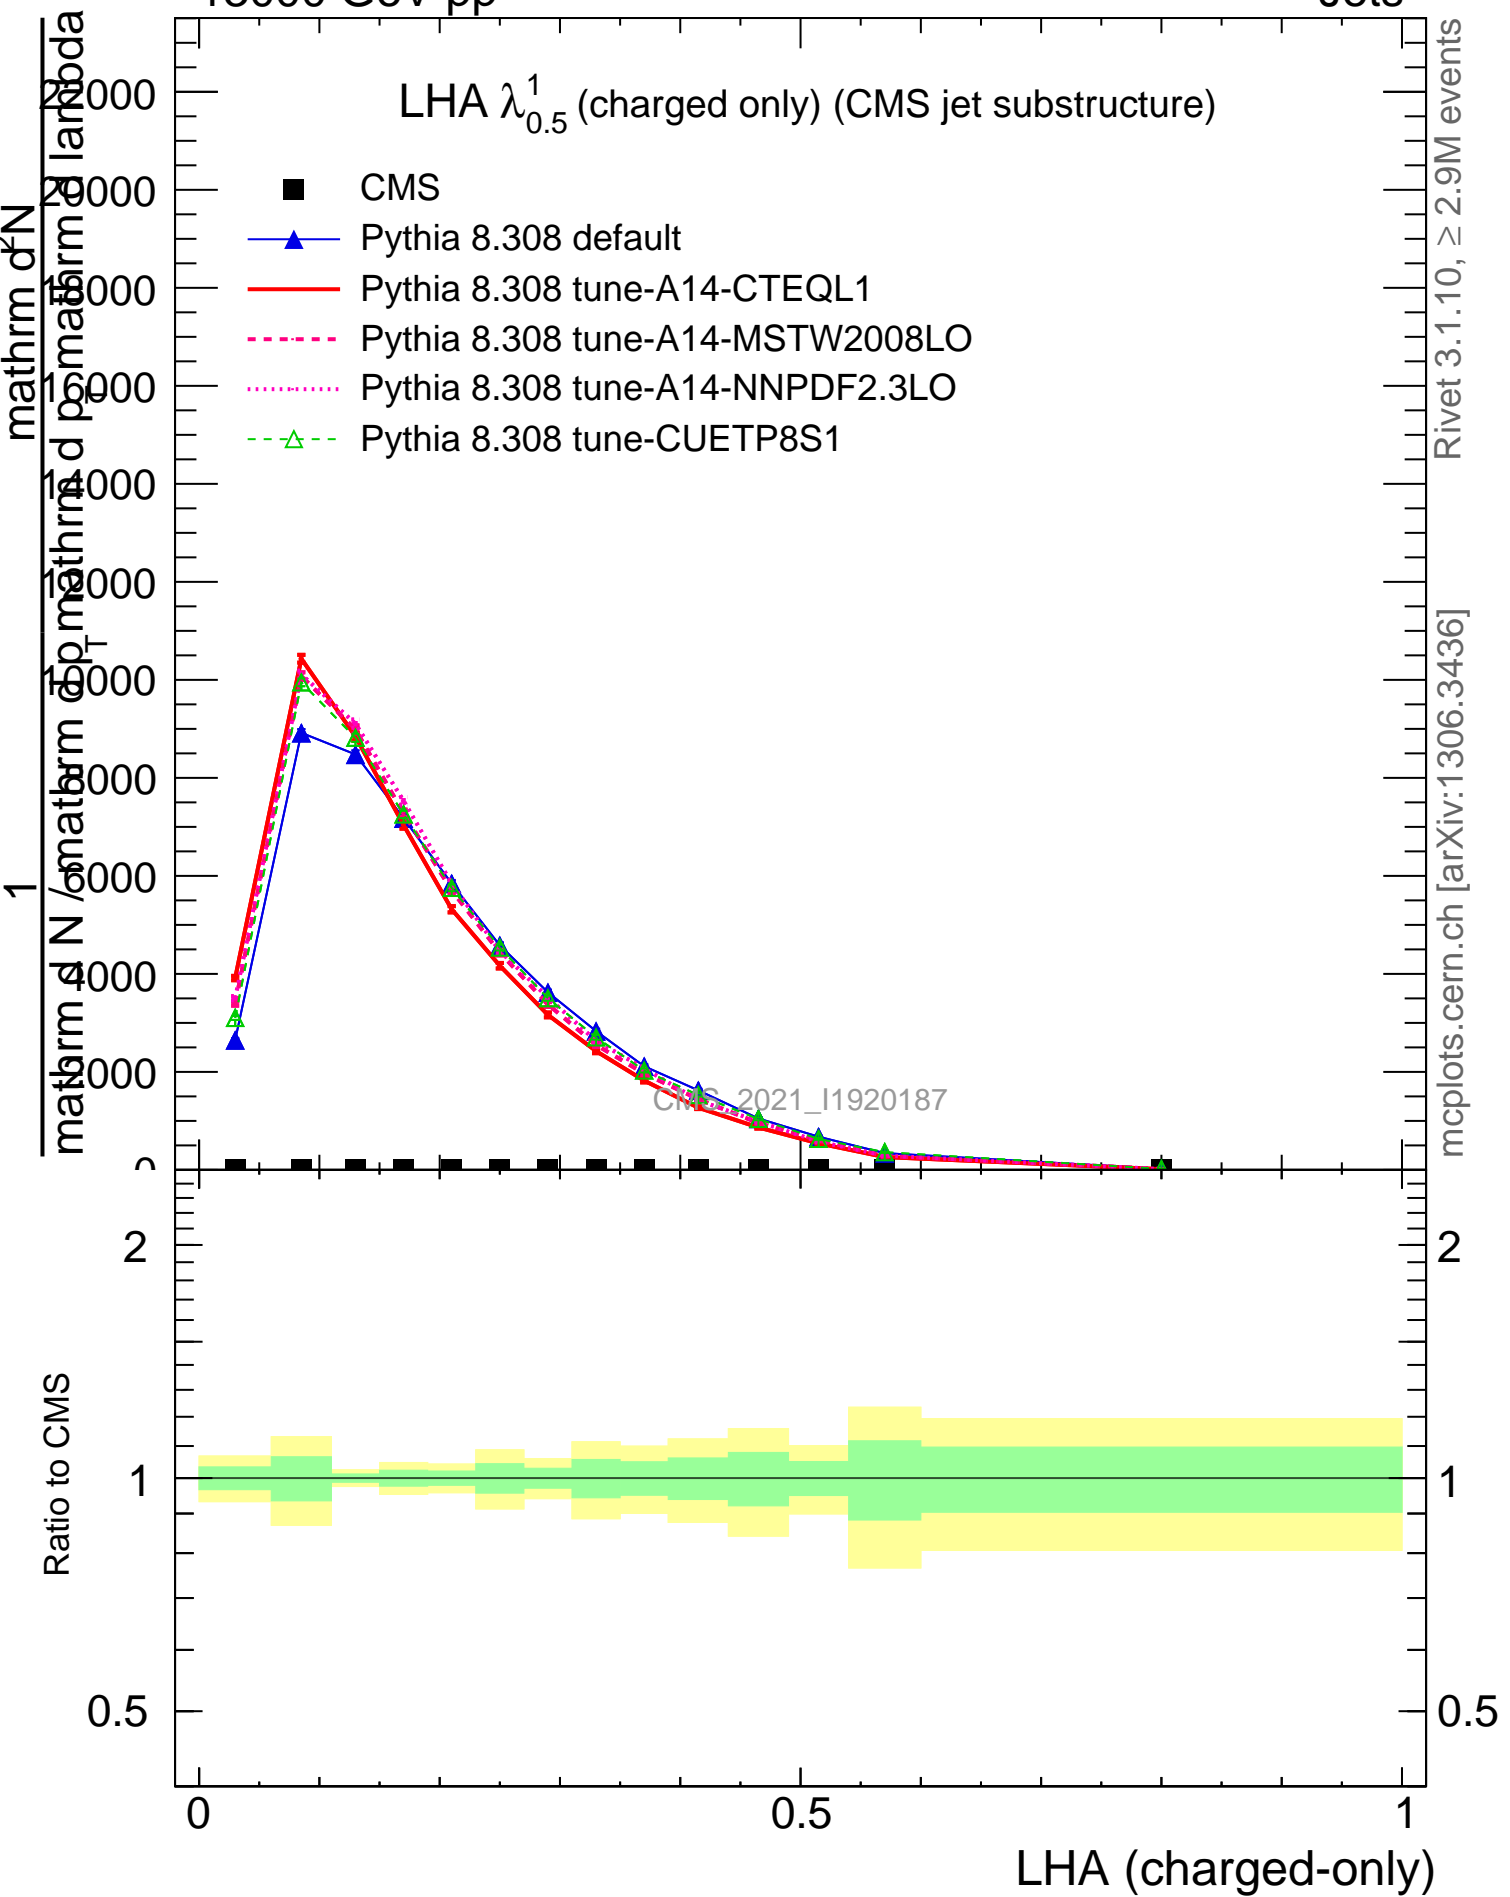

LHA $\lambda_{0.5}^1$ (charged only) (CMS jet substructure)

- CMS
- ▲ Pythia 8.308 default
- Pythia 8.308 tune-A14-CTEQL1
- - - Pythia 8.308 tune-A14-MSTW2008LO
- ⋯ Pythia 8.308 tune-A14-NNPDF2.3LO
- - Δ Pythia 8.308 tune-CUETP8S1

Rivet 3.1.10, ≥ 2.9M events
mcplots.cern.ch [arXiv:1306.3436]

CMS 2021_11920187