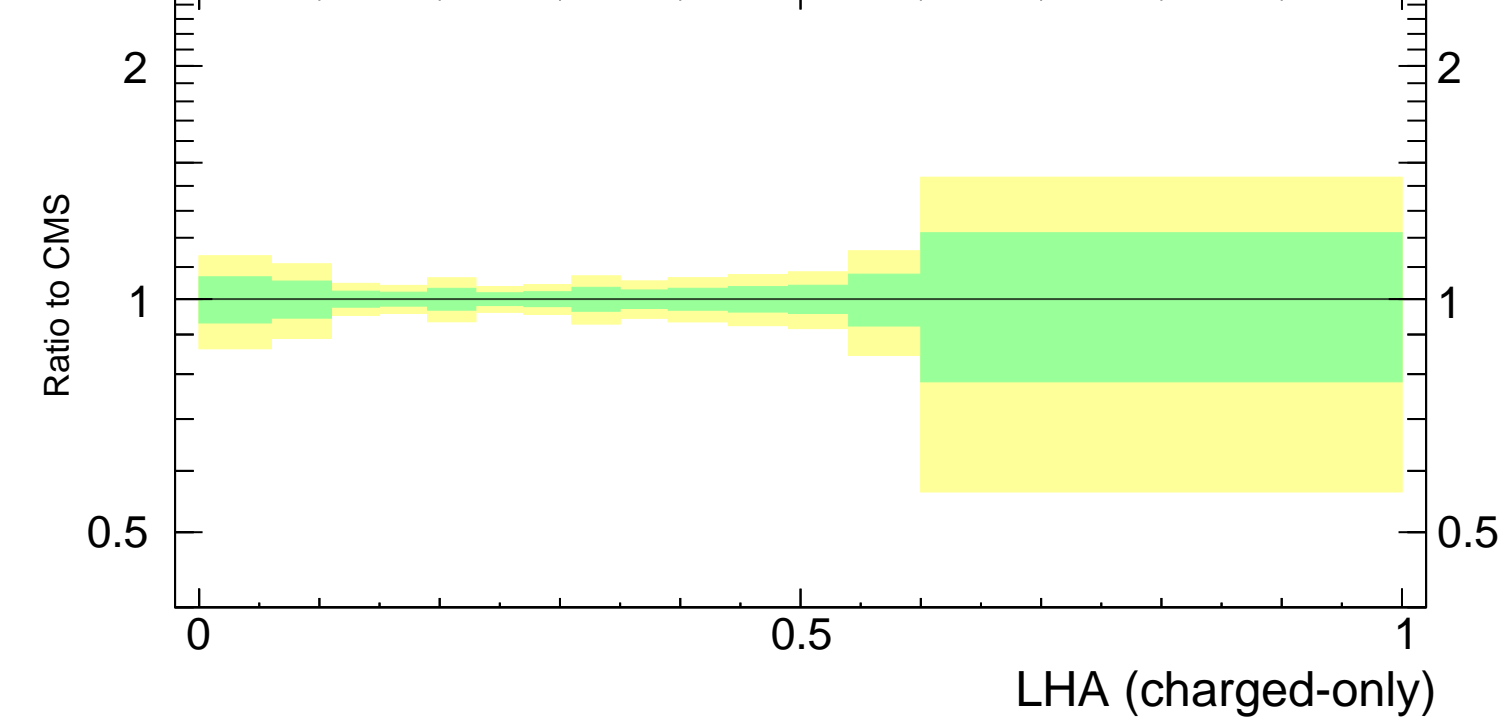

LHA  $\lambda_{0.5}^1$  (charged only) (CMS jet substructure)

- CMS
- ▲ Pythia 8.308 default
- Pythia 8.308 tune-A14-CTEQL1
- - - Pythia 8.308 tune-A14-MSTW2008LO
- ⋯ Pythia 8.308 tune-A14-NNPDF2.3LO
- - Δ Pythia 8.308 tune-CUETP8S1

Rivet 3.1.10, ≥ 3.1M events

mcplots.cern.ch [arXiv:1306.3436]