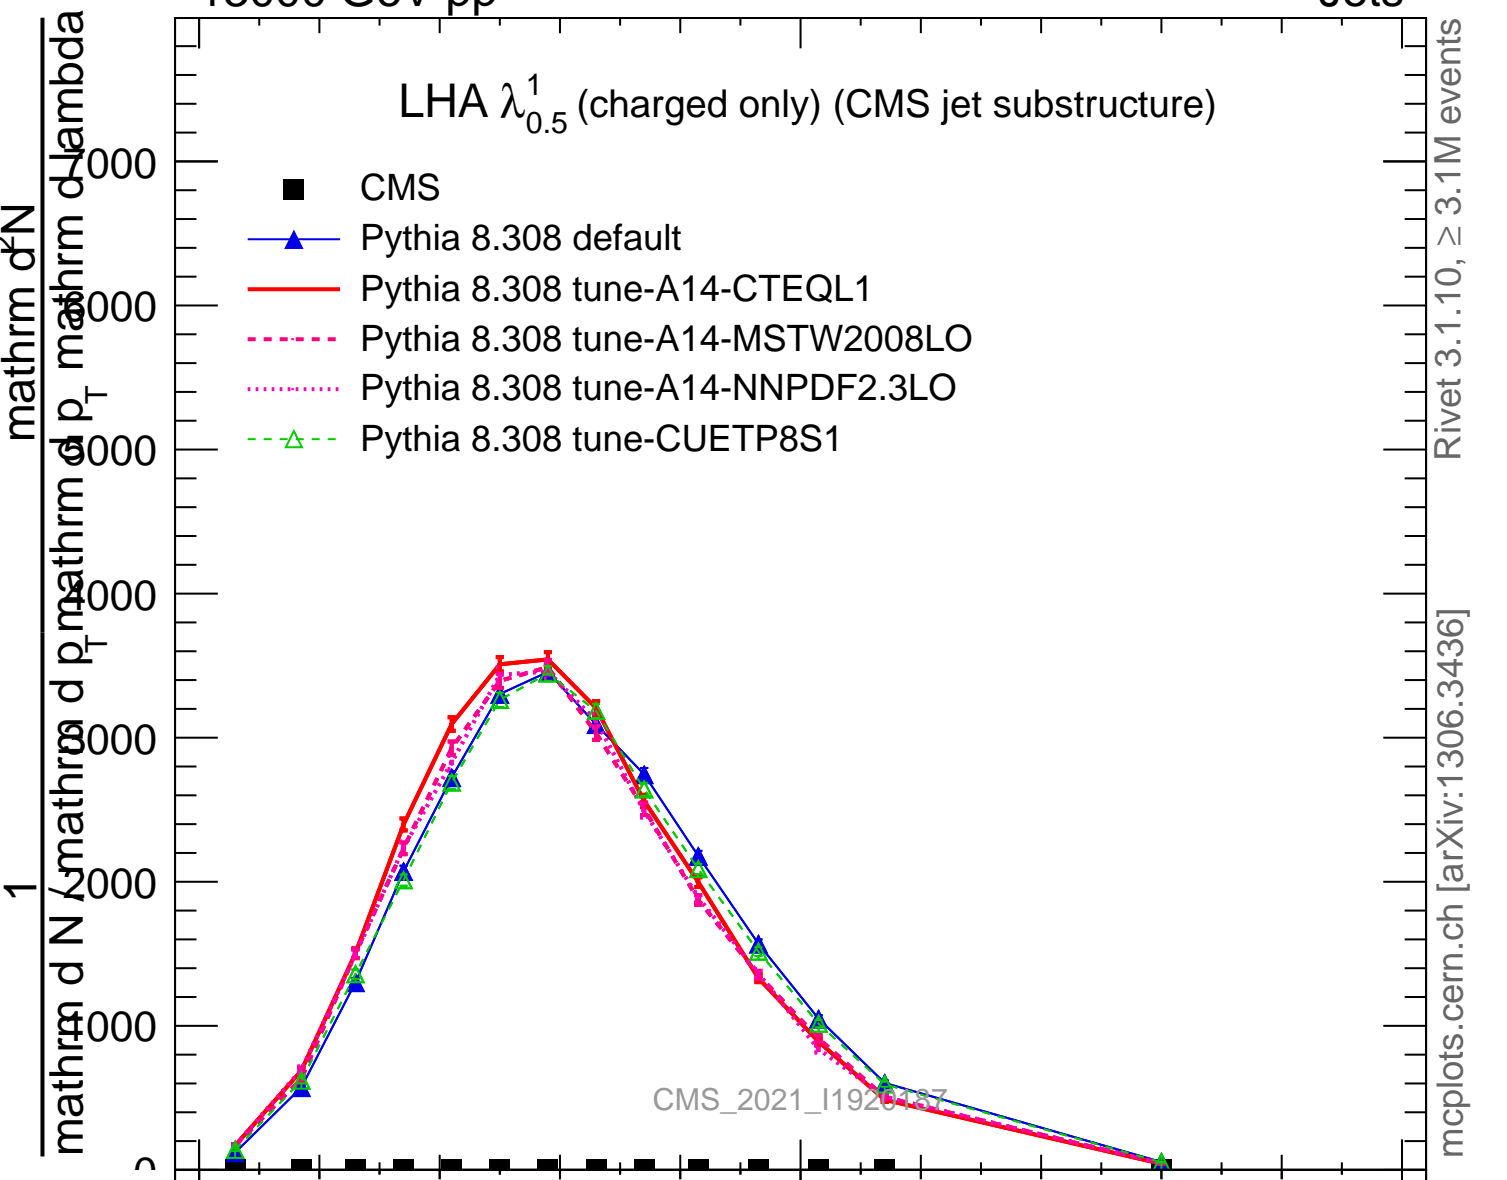

LHA  $\lambda_{0.5}^1$  (charged only) (CMS jet substructure)

- CMS
- ▲ Pythia 8.308 default
- Pythia 8.308 tune-A14-CTEQL1
- - - Pythia 8.308 tune-A14-MSTW2008LO
- ⋯ Pythia 8.308 tune-A14-NNPDF2.3LO
- - Δ Pythia 8.308 tune-CUETP8S1

Rivet 3.1.10, ≥ 3.1M events

mcplots.cern.ch [arXiv:1306.3436]