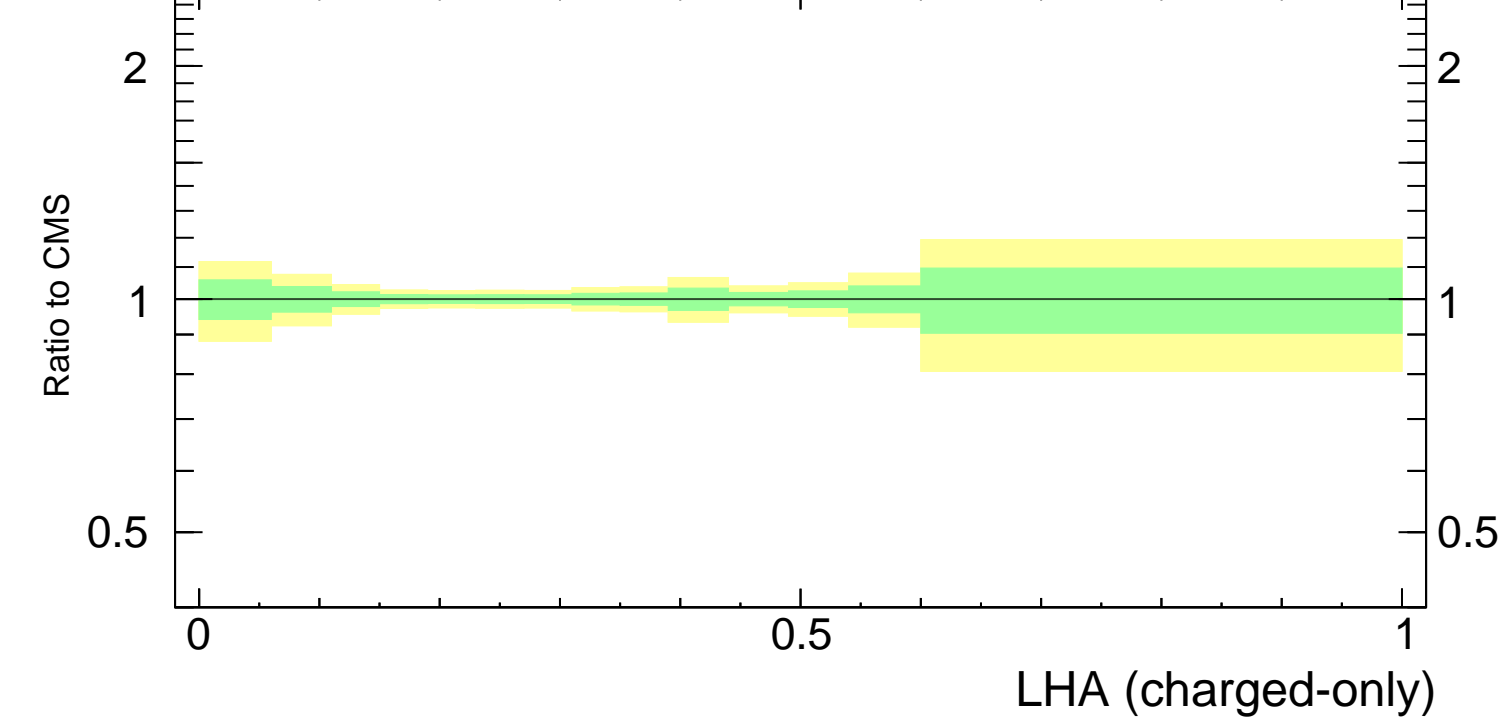

LHA $\lambda_{0.5}^1$ (charged only) (CMS jet substructure)

- CMS
- ▲ Pythia 8.308 default
- Pythia 8.308 tune-A14-CTEQL1
- - - Pythia 8.308 tune-A14-MSTW2008LO
- ⋯ Pythia 8.308 tune-A14-NNPDF2.3LO
- - Δ Pythia 8.308 tune-CUETP8S1

Rivet 3.1.10, ≥ 3.2M events

mcplots.cern.ch [arXiv:1306.3436]