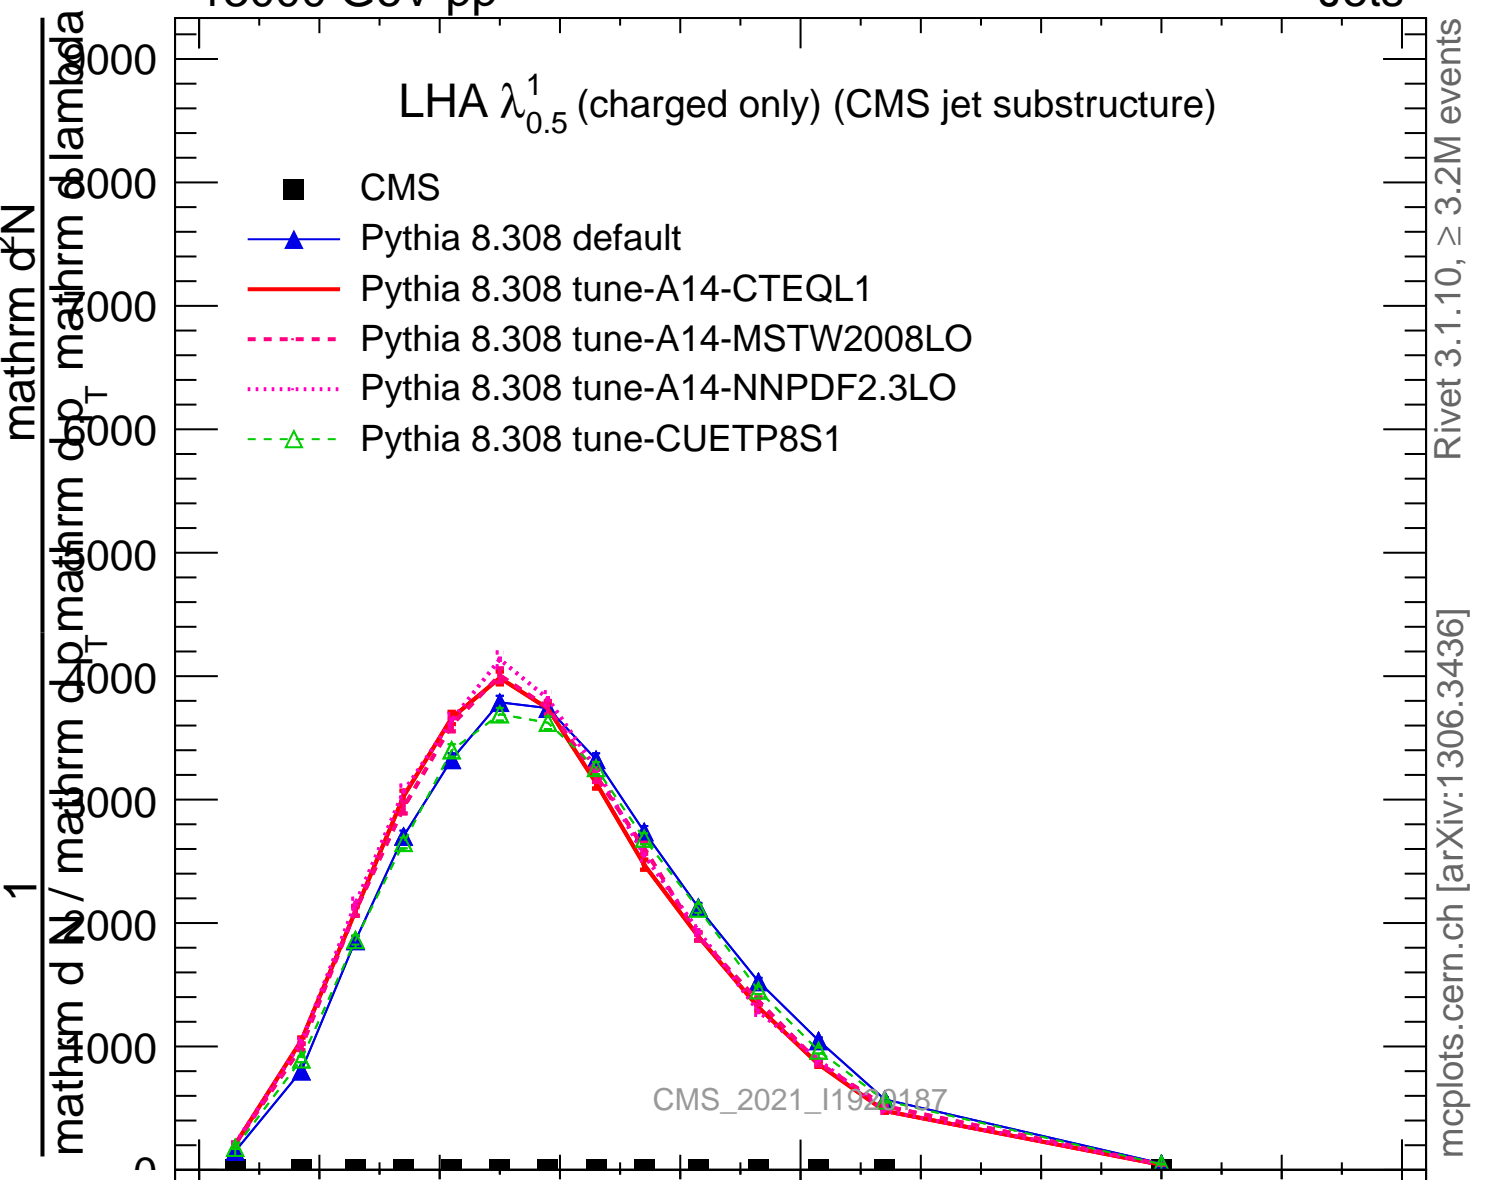

LHA $\lambda_{0.5}^1$ (charged only) (CMS jet substructure)

- CMS
- ▲ Pythia 8.308 default
- Pythia 8.308 tune-A14-CTEQL1
- - - Pythia 8.308 tune-A14-MSTW2008LO
- ⋯ Pythia 8.308 tune-A14-NNPDF2.3LO
- - Δ Pythia 8.308 tune-CUETP8S1

Rivet 3.1.10, ≥ 3.2M events

mcplots.cern.ch [arXiv:1306.3436]