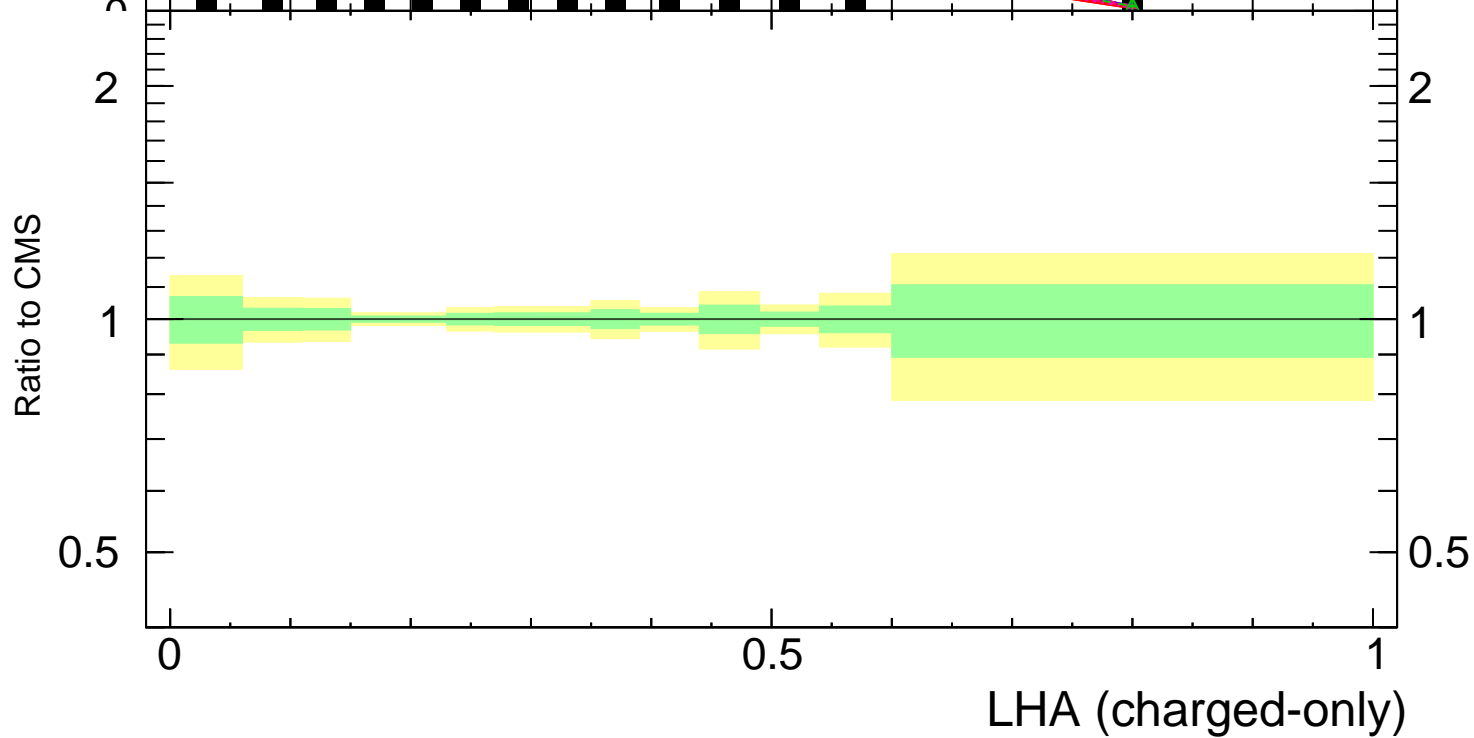

LHA $\lambda_{0.5}^1$ (charged only) (CMS jet substructure)

- CMS
- ▲ Pythia 8.308 default
- Pythia 8.308 tune-A14-CTEQL1
- - - Pythia 8.308 tune-A14-MSTW2008LO
- ⋯ Pythia 8.308 tune-A14-NNPDF2.3LO
- - Δ Pythia 8.308 tune-CUETP8S1

Rivet 3.1.10, ≥ 2.9M events
mcplots.cern.ch [arXiv:1306.3436]