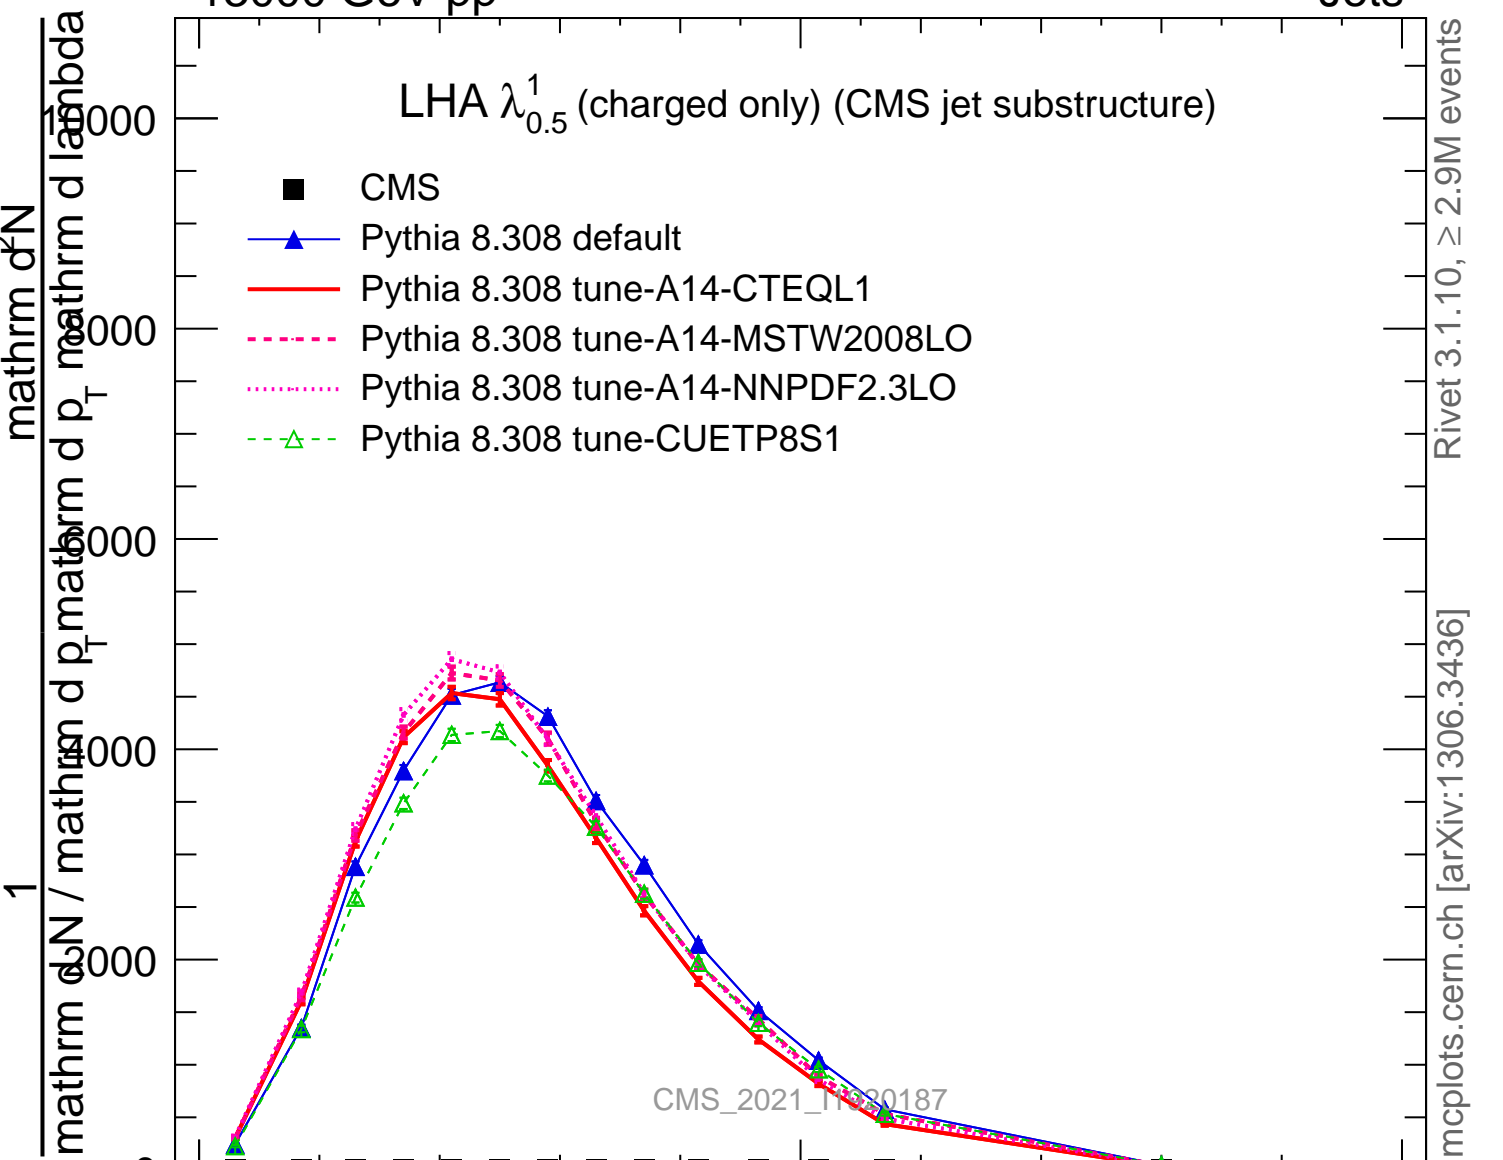

LHA $\lambda_{0.5}^1$ (charged only) (CMS jet substructure)

- CMS
- ▲ Pythia 8.308 default
- Pythia 8.308 tune-A14-CTEQL1
- - - Pythia 8.308 tune-A14-MSTW2008LO
- ⋯ Pythia 8.308 tune-A14-NNPDF2.3LO
- - Δ Pythia 8.308 tune-CUETP8S1

Rivet 3.1.10, ≥ 2.9M events
mcplots.cern.ch [arXiv:1306.3436]