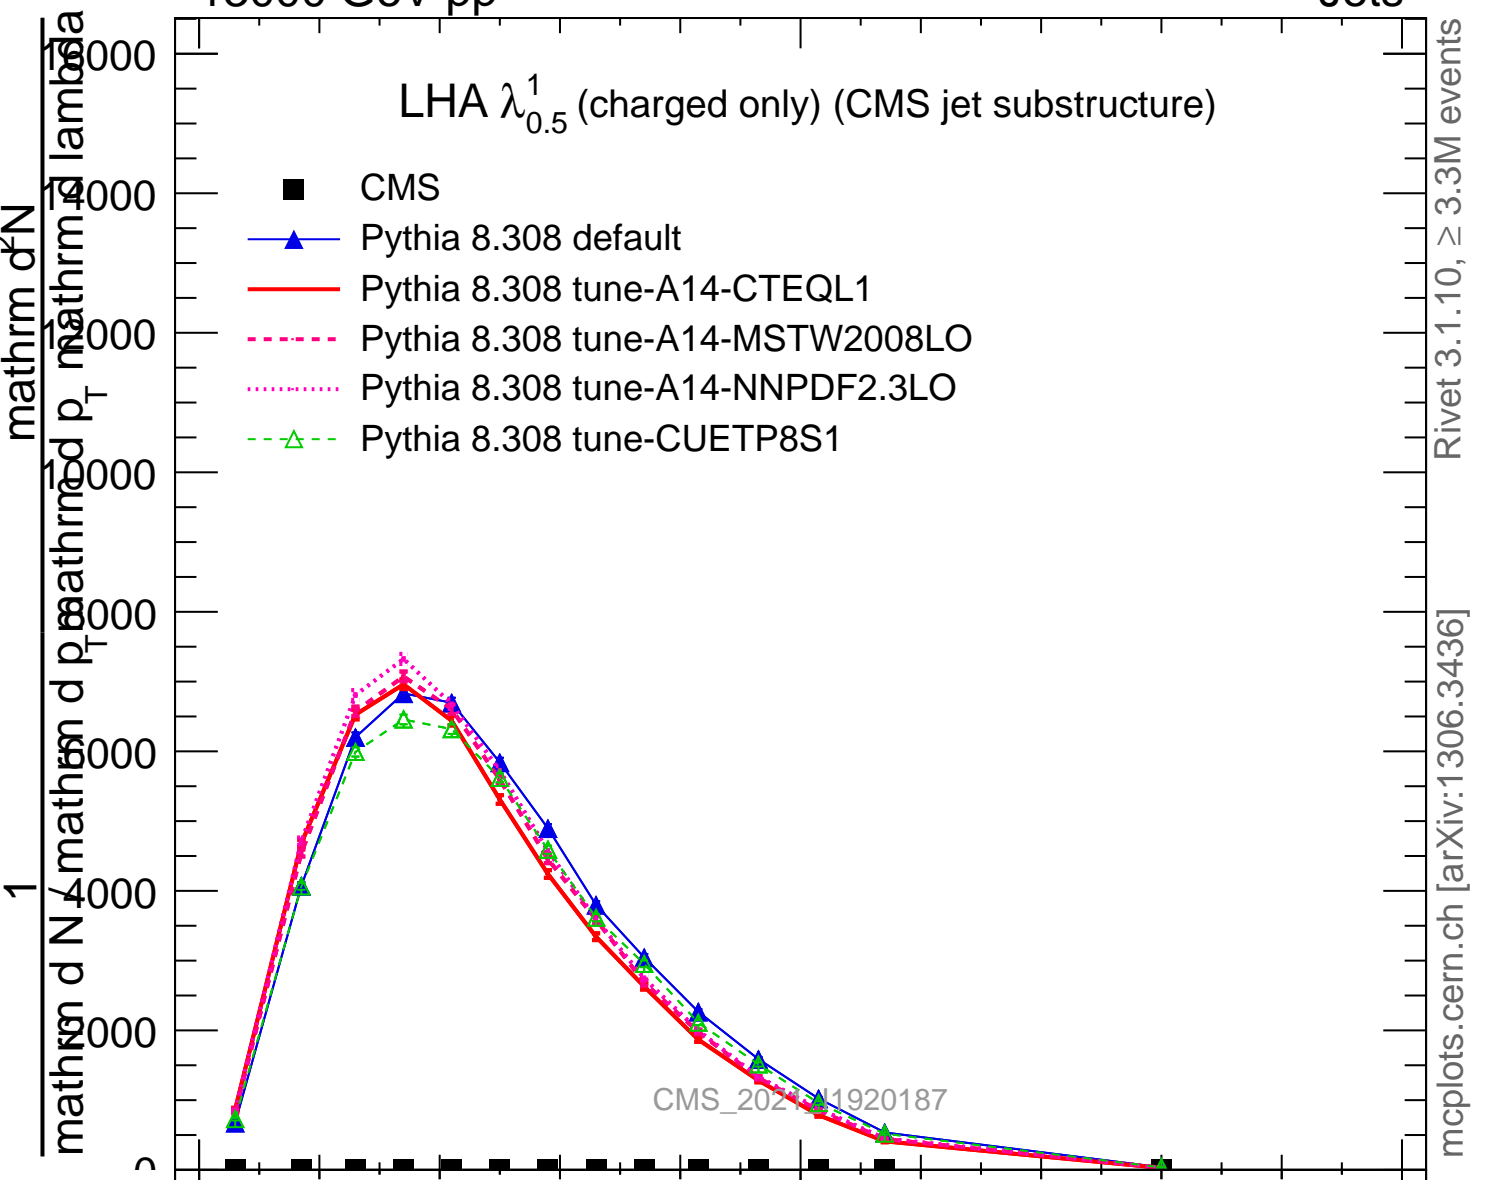

LHA  $\lambda_{0.5}^1$  (charged only) (CMS jet substructure)

- CMS
- ▲ Pythia 8.308 default
- Pythia 8.308 tune-A14-CTEQL1
- - - Pythia 8.308 tune-A14-MSTW2008LO
- ⋯ Pythia 8.308 tune-A14-NNPDF2.3LO
- - Δ Pythia 8.308 tune-CUETP8S1

Rivet 3.1.10, ≥ 3.3M events  
mcplots.cern.ch [arXiv:1306.3436]