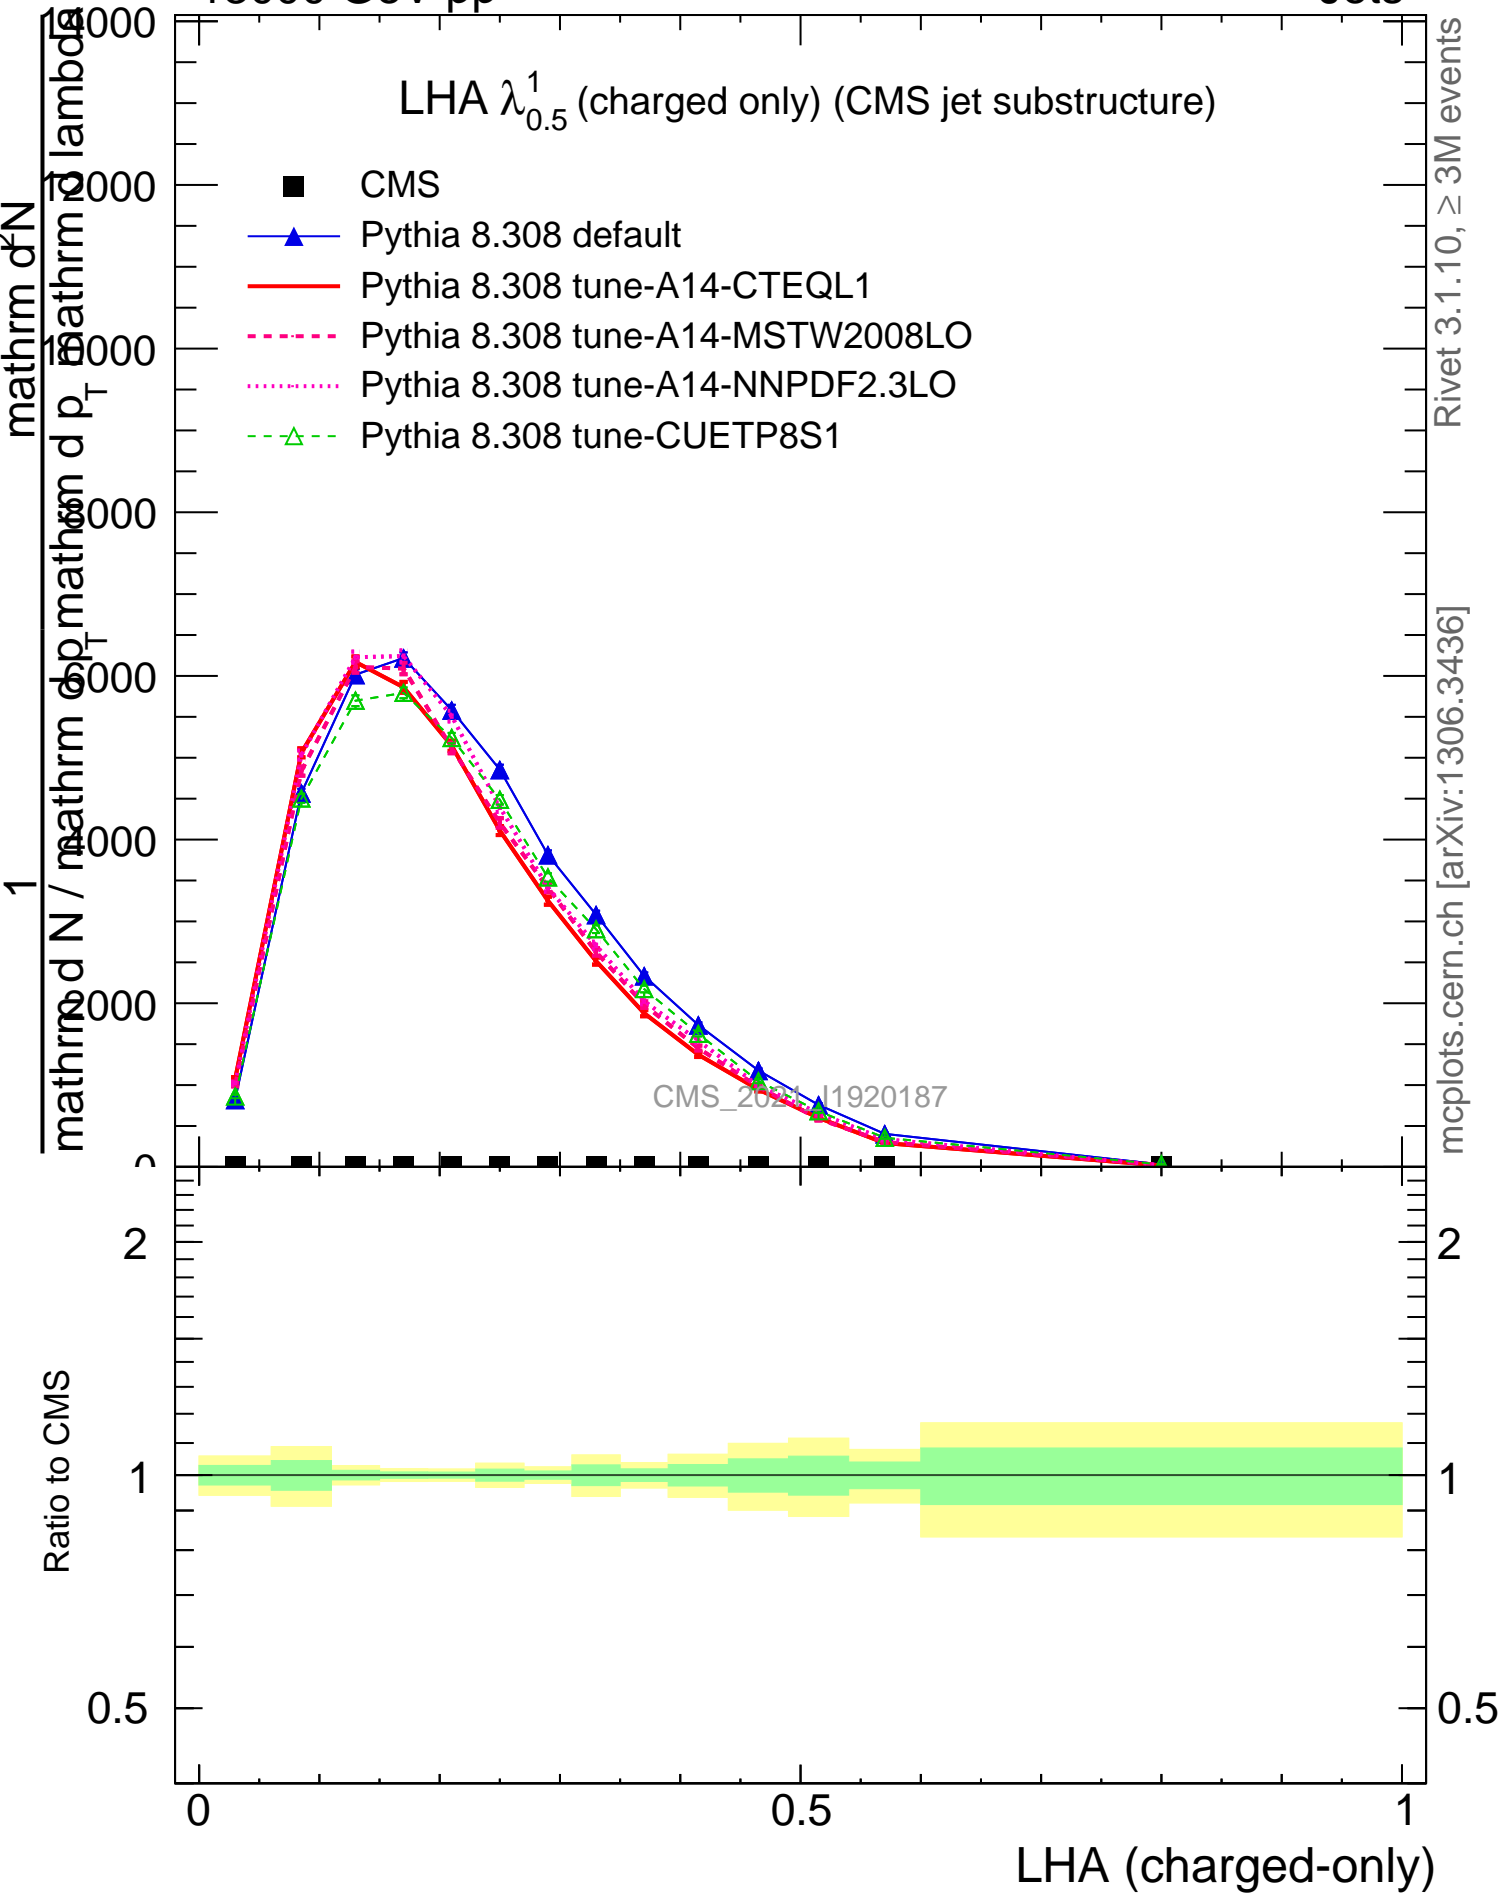

LHA $\lambda_{0.5}^1$ (charged only) (CMS jet substructure)

- CMS
- ▲ Pythia 8.308 default
- Pythia 8.308 tune-A14-CTEQL1
- - - Pythia 8.308 tune-A14-MSTW2008LO
- ⋯ Pythia 8.308 tune-A14-NNPDF2.3LO
- - Δ Pythia 8.308 tune-CUETP8S1

Rivet 3.1.10, ≥ 3M events
mcplots.cern.ch [arXiv:1306.3436]