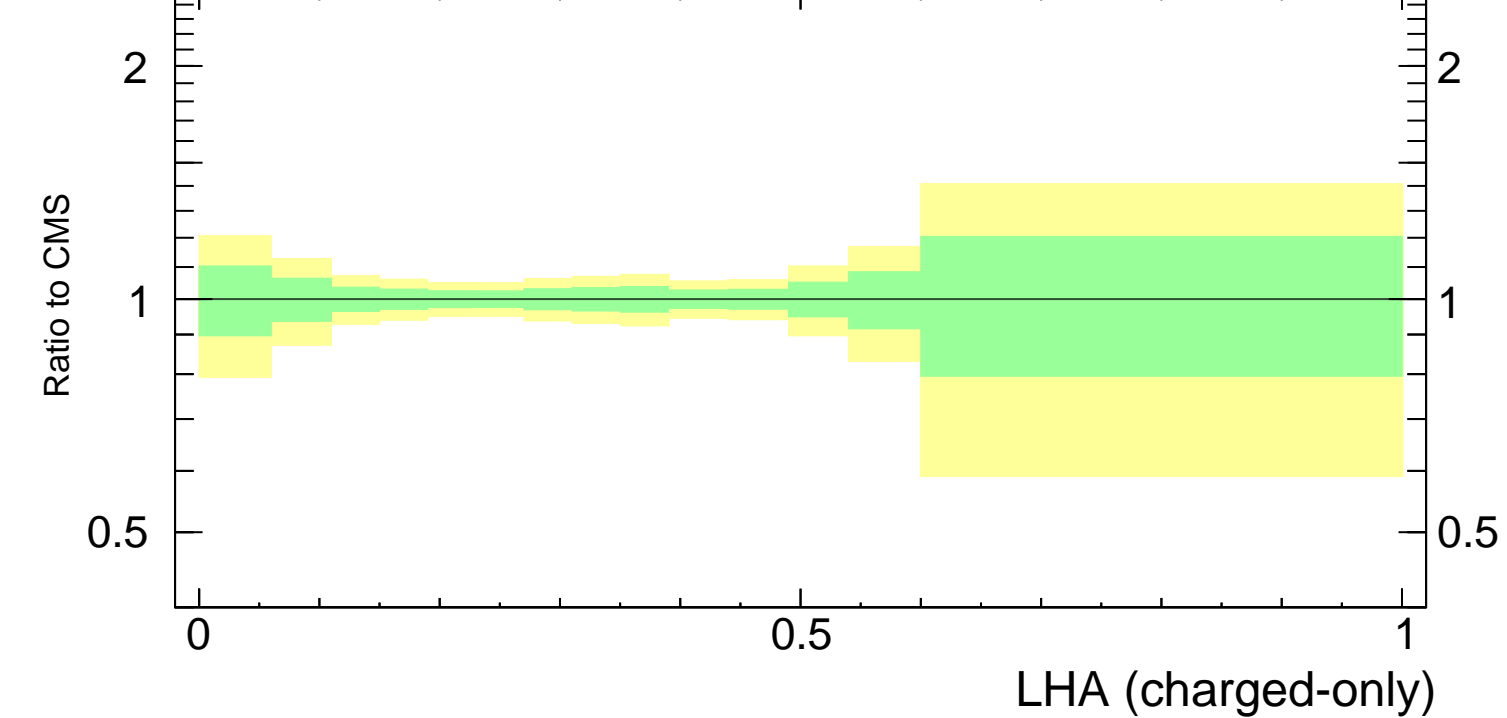

LHA  $\lambda_{0.5}^1$  (charged only) (CMS jet substructure)

- CMS
- ▲ Pythia 8.308 default
- Pythia 8.308 tune-A14-CTEQL1
- - - Pythia 8.308 tune-A14-MSTW2008LO
- ⋯ Pythia 8.308 tune-A14-NNPDF2.3LO
- - Δ Pythia 8.308 tune-CUETP8S1

Rivet 3.1.10, ≥ 2.9M events

mcplots.cern.ch [arXiv:1306.3436]