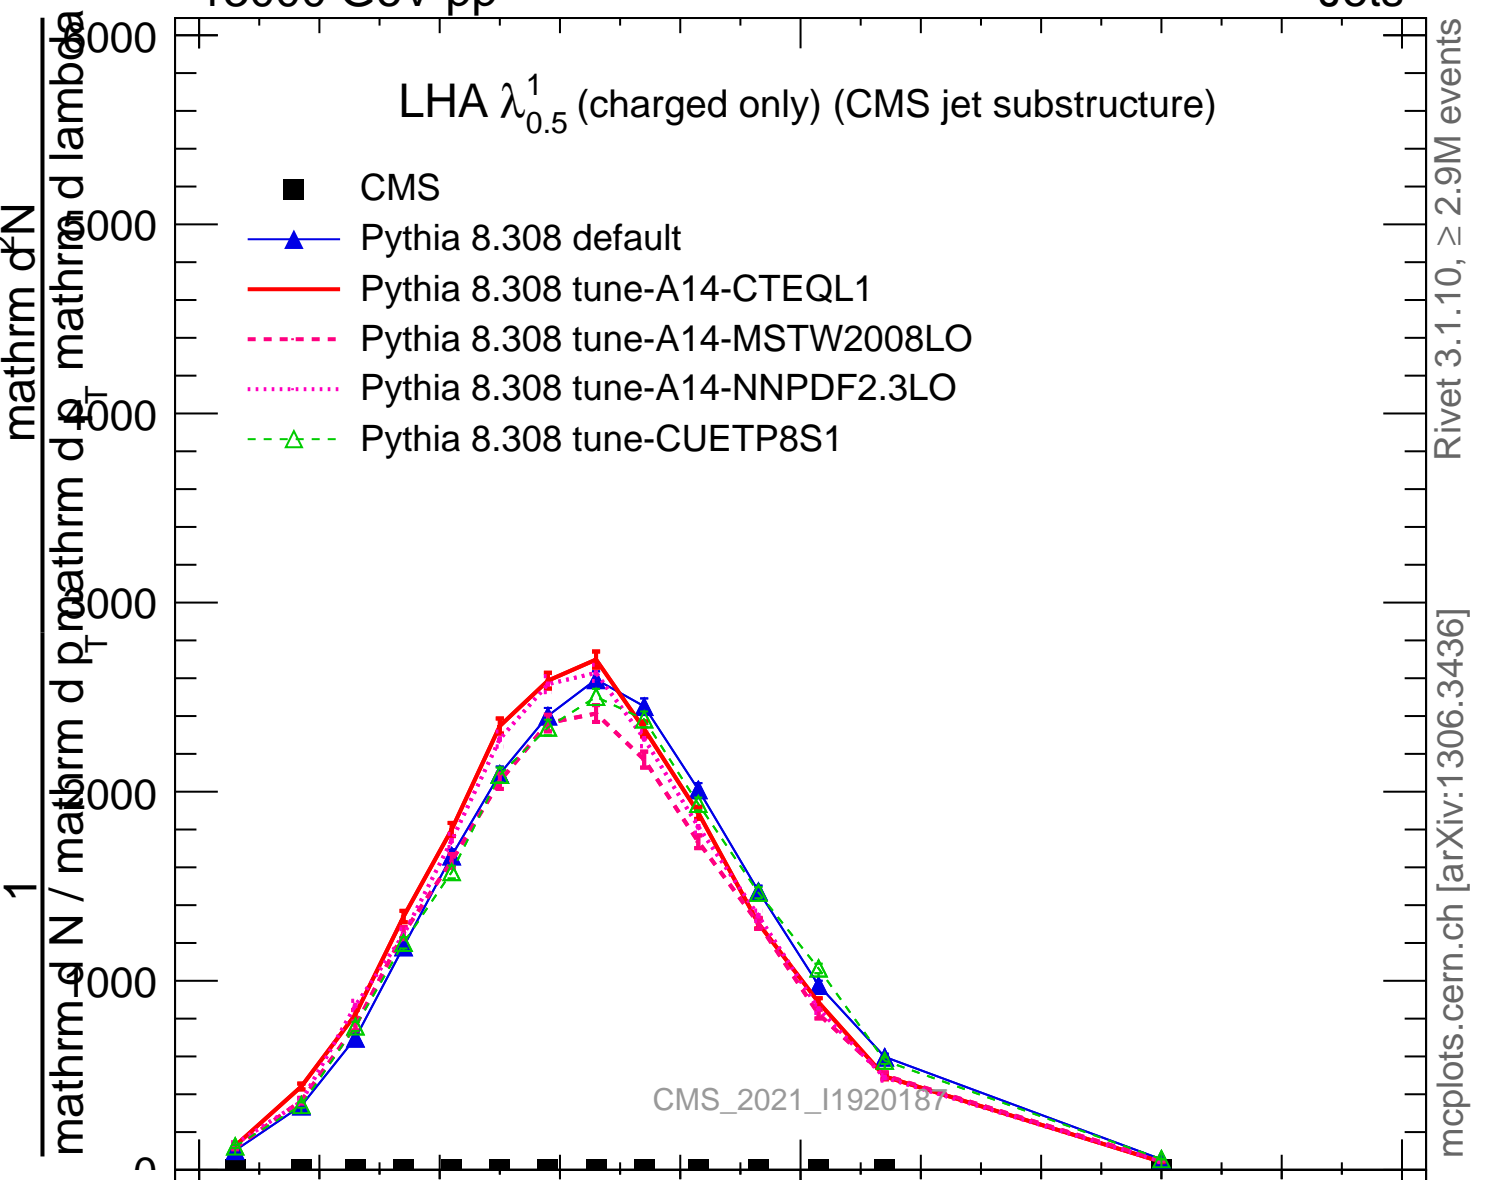

LHA  $\lambda_{0.5}^1$  (charged only) (CMS jet substructure)

- CMS
- ▲ Pythia 8.308 default
- Pythia 8.308 tune-A14-CTEQL1
- - - Pythia 8.308 tune-A14-MSTW2008LO
- ⋯ Pythia 8.308 tune-A14-NNPDF2.3LO
- - Δ Pythia 8.308 tune-CUETP8S1

Rivet 3.1.10, ≥ 2.9M events

mcplots.cern.ch [arXiv:1306.3436]