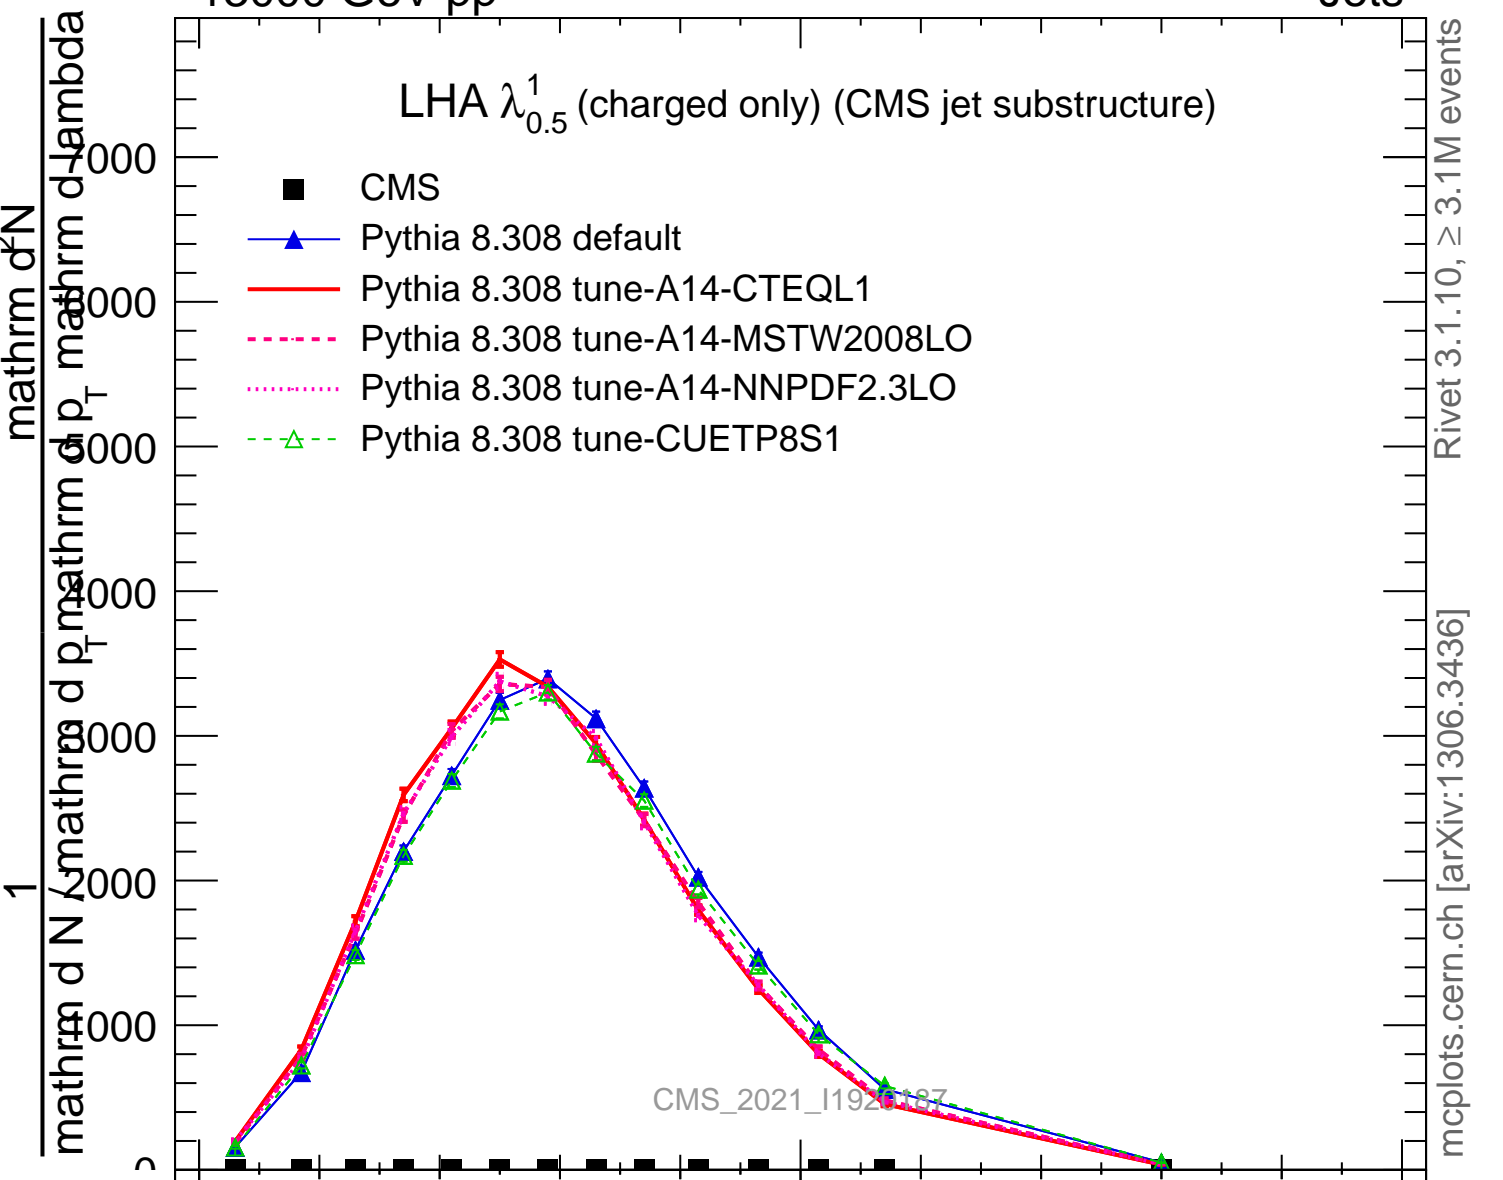

LHA $\lambda_{0.5}^1$ (charged only) (CMS jet substructure)

- CMS
- ▲ Pythia 8.308 default
- Pythia 8.308 tune-A14-CTEQL1
- - - Pythia 8.308 tune-A14-MSTW2008LO
- ⋯ Pythia 8.308 tune-A14-NNPDF2.3LO
- - Δ Pythia 8.308 tune-CUETP8S1

CMS_2021_I192187

Rivet 3.1.10, ≥ 3.1M events
mcplots.cern.ch [arXiv:1306.3436]