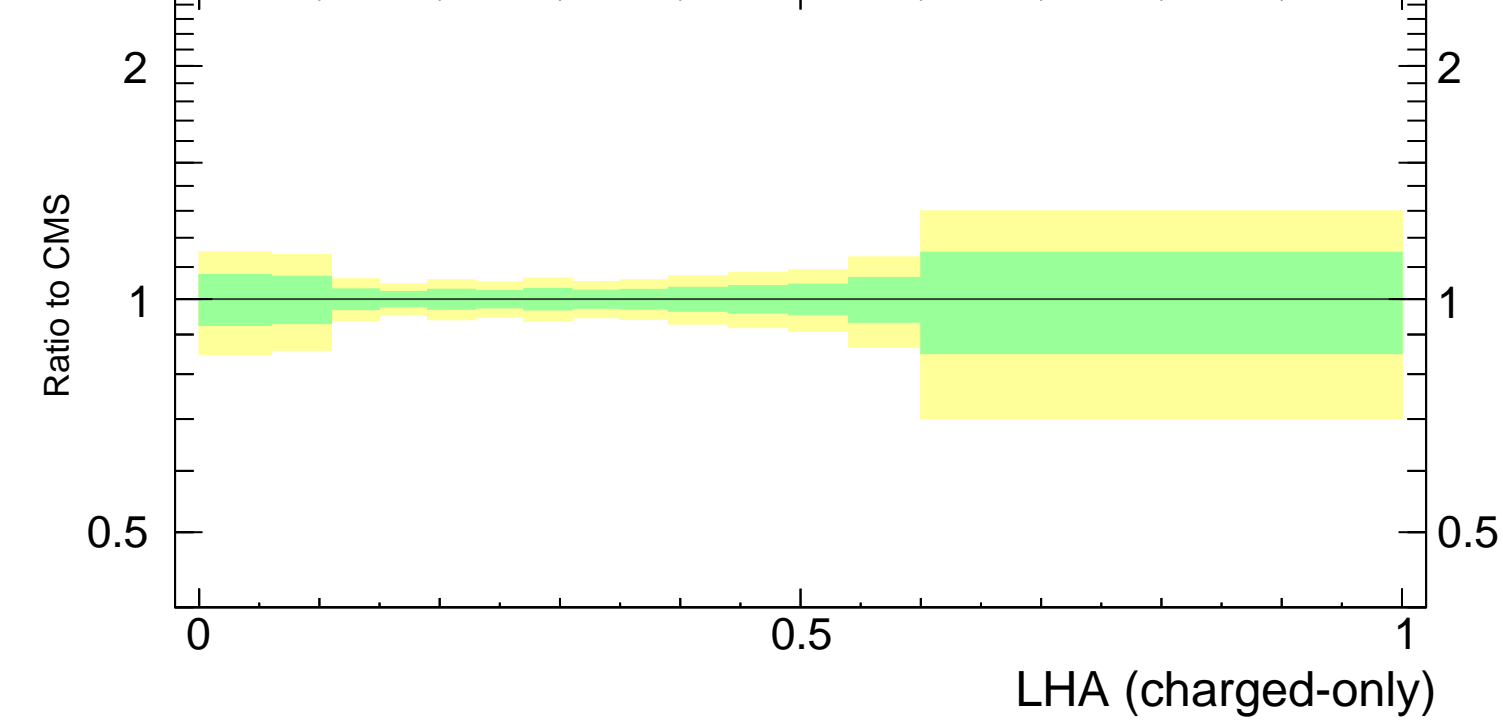

LHA $\lambda_{0.5}^1$ (charged only) (CMS jet substructure)

- CMS
- ▲ Pythia 8.308 default
- Pythia 8.308 tune-A14-CTEQL1
- - - Pythia 8.308 tune-A14-MSTW2008LO
- ⋯ Pythia 8.308 tune-A14-NNPDF2.3LO
- - Δ Pythia 8.308 tune-CUETP8S1

CMS_2021_I192187

Rivet 3.1.10, ≥ 3.1M events
mcplots.cern.ch [arXiv:1306.3436]