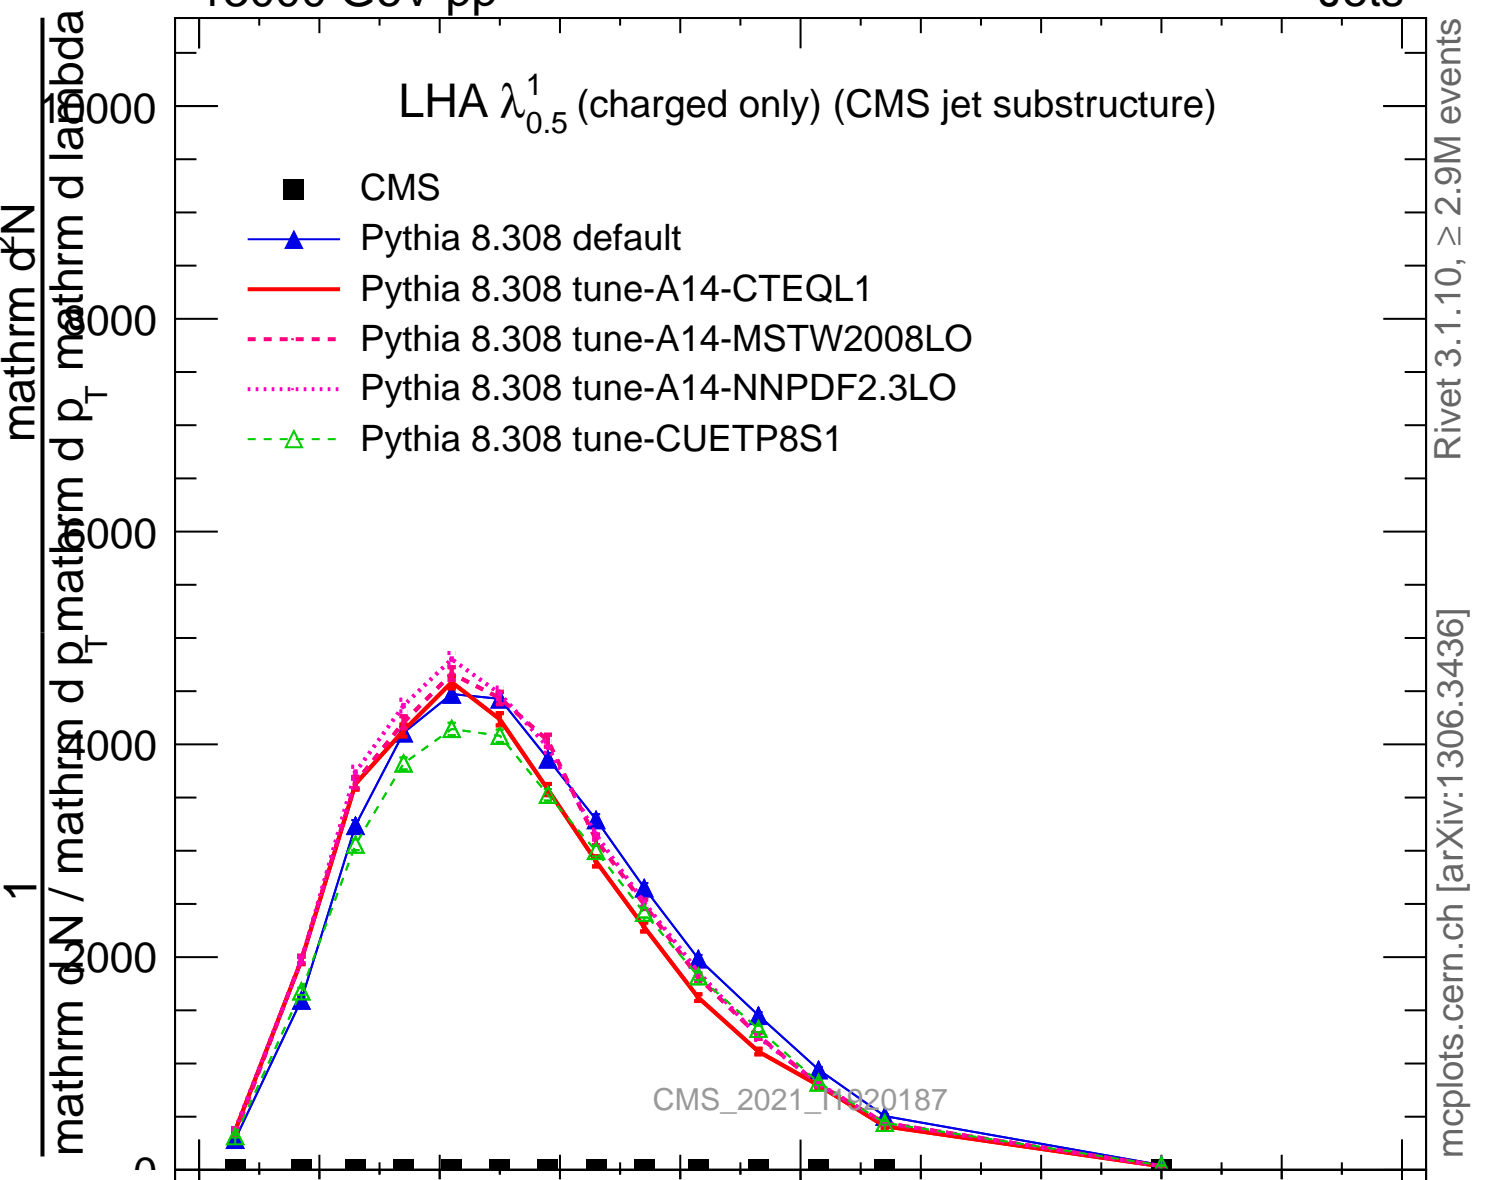

LHA  $\lambda_{0.5}^1$  (charged only) (CMS jet substructure)

- CMS
- ▲ Pythia 8.308 default
- Pythia 8.308 tune-A14-CTEQL1
- - - Pythia 8.308 tune-A14-MSTW2008LO
- ⋯ Pythia 8.308 tune-A14-NNPDF2.3LO
- - Δ Pythia 8.308 tune-CUETP8S1

Rivet 3.1.10, ≥ 2.9M events  
mcplots.cern.ch [arXiv:1306.3436]

CMS\_2021\_T-020187