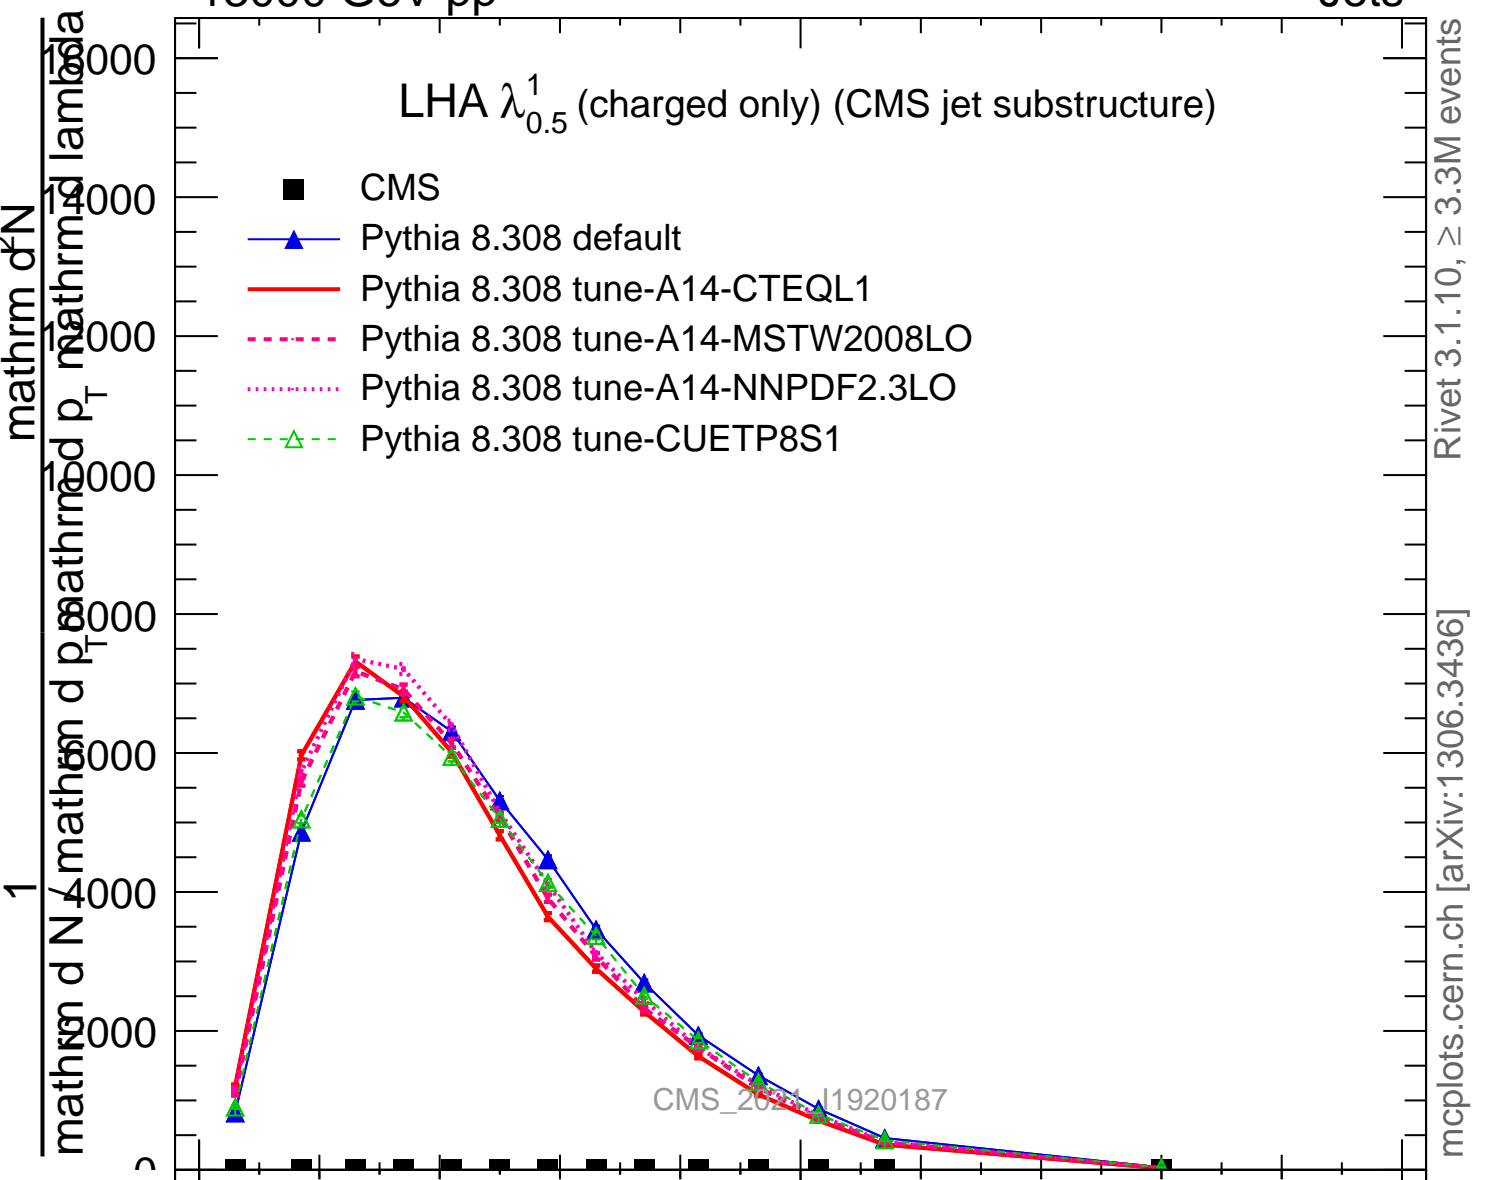

LHA  $\lambda_{0.5}^1$  (charged only) (CMS jet substructure)

- CMS
- ▲ Pythia 8.308 default
- Pythia 8.308 tune-A14-CTEQL1
- - - Pythia 8.308 tune-A14-MSTW2008LO
- ⋯ Pythia 8.308 tune-A14-NNPDF2.3LO
- - Δ Pythia 8.308 tune-CUETP8S1

Rivet 3.1.10, ≥ 3.3M events  
mcplots.cern.ch [arXiv:1306.3436]