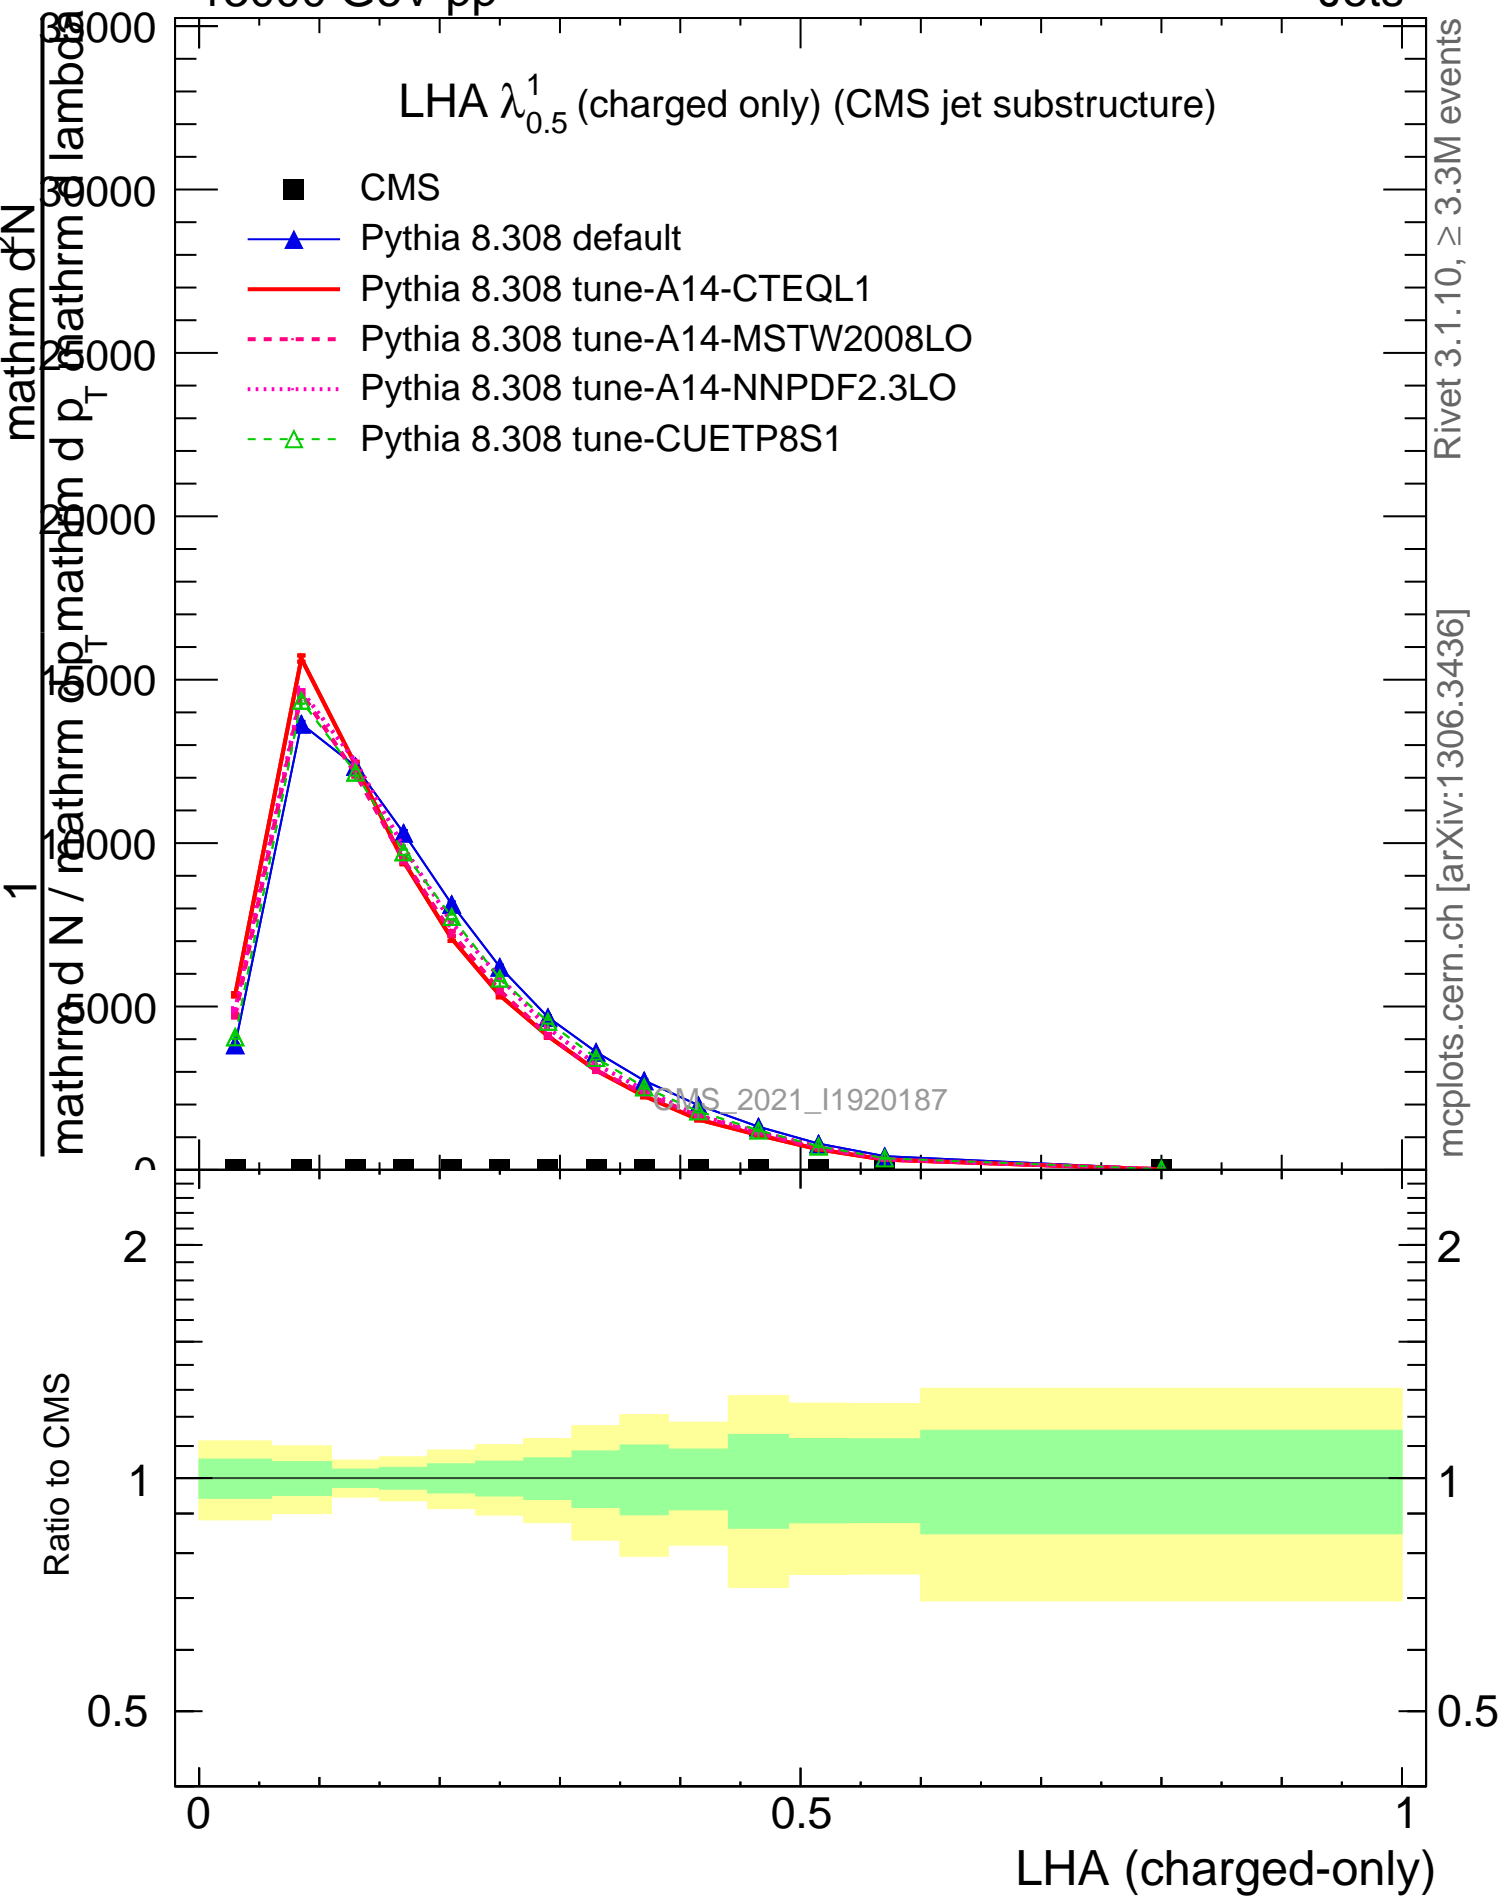

LHA  $\lambda_{0.5}^1$  (charged only) (CMS jet substructure)

- CMS
- ▲ Pythia 8.308 default
- Pythia 8.308 tune-A14-CTEQL1
- - - Pythia 8.308 tune-A14-MSTW2008LO
- ⋯ Pythia 8.308 tune-A14-NNPDF2.3LO
- - Δ Pythia 8.308 tune-CUETP8S1

Rivet 3.1.10, ≥ 3.3M events  
mcplots.cern.ch [arXiv:1306.3436]

CMS 2021\_11920187