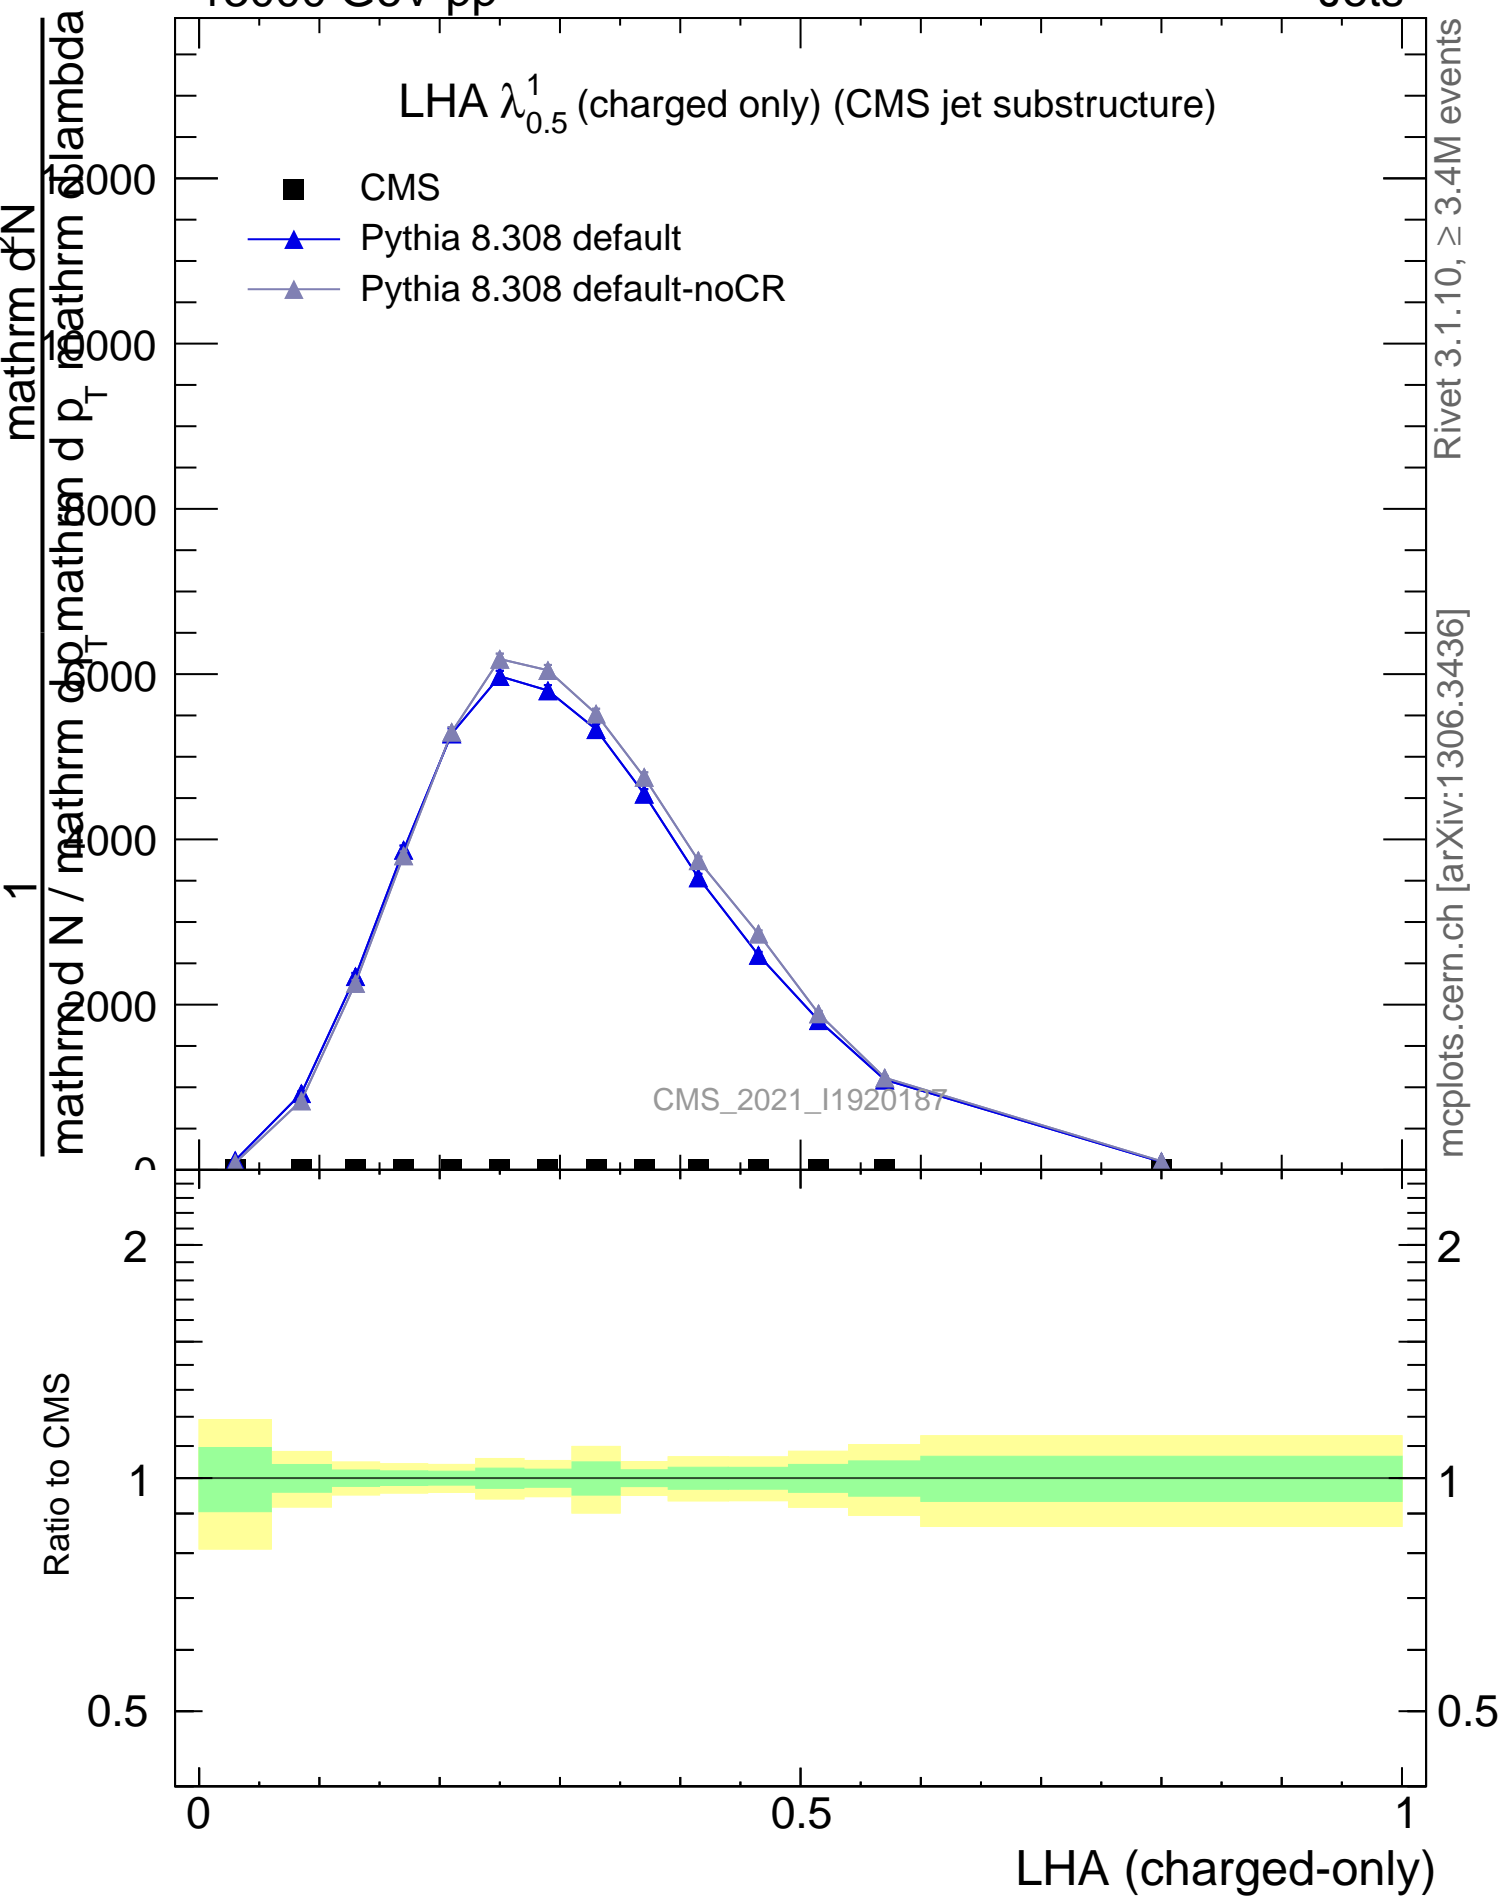

LHA $\lambda_{0.5}^1$ (charged only) (CMS jet substructure)

- CMS
- ▲ Pythia 8.308 default
- ▲ Pythia 8.308 default-noCR

Rivet 3.1.10, ≥ 3.4M events

mcplots.cern.ch [arXiv:1306.3436]

CMS_2021_I1920187