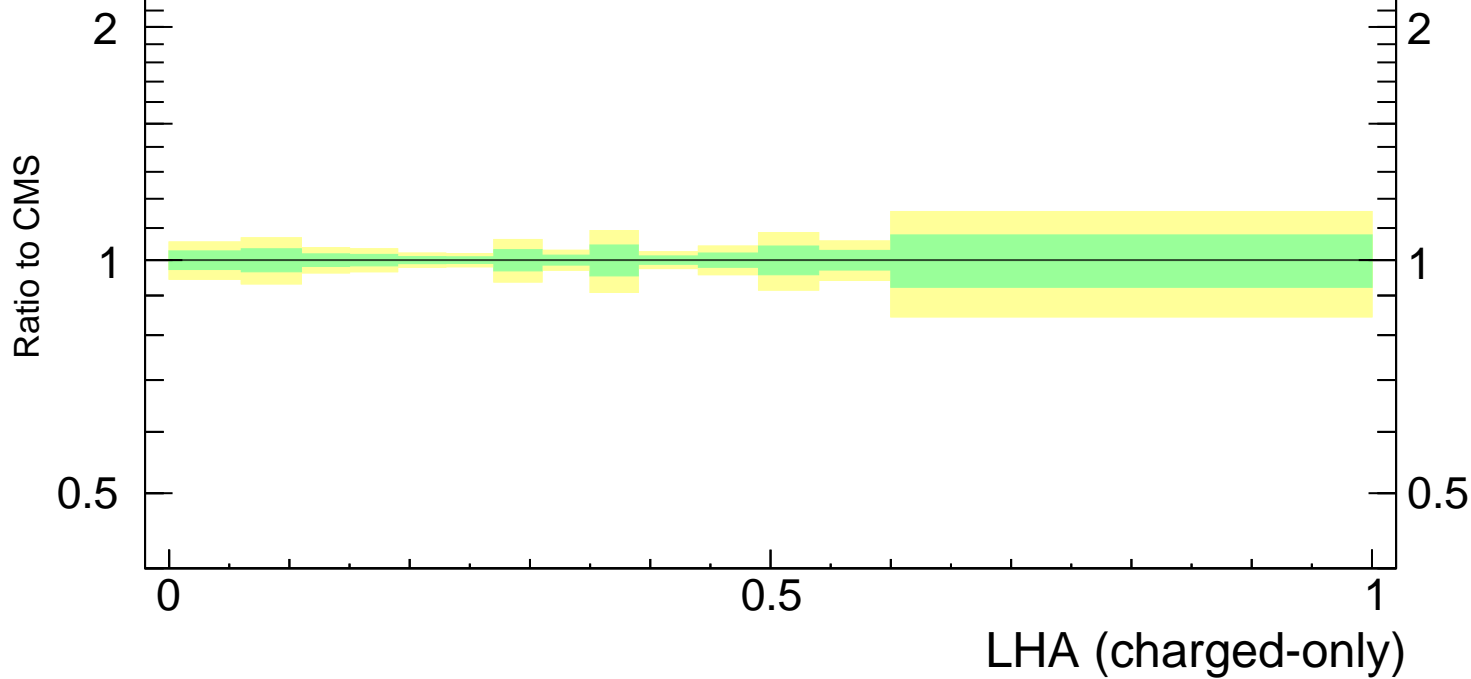

LHA $\lambda_{0.5}^1$ (charged only) (CMS jet substructure)

- CMS
- ▲ Pythia 8.308 default
- ▲ Pythia 8.308 default-noCR

Rivet 3.1.10, ≥ 3.1M events
mcplots.cern.ch [arXiv:1306.3436]