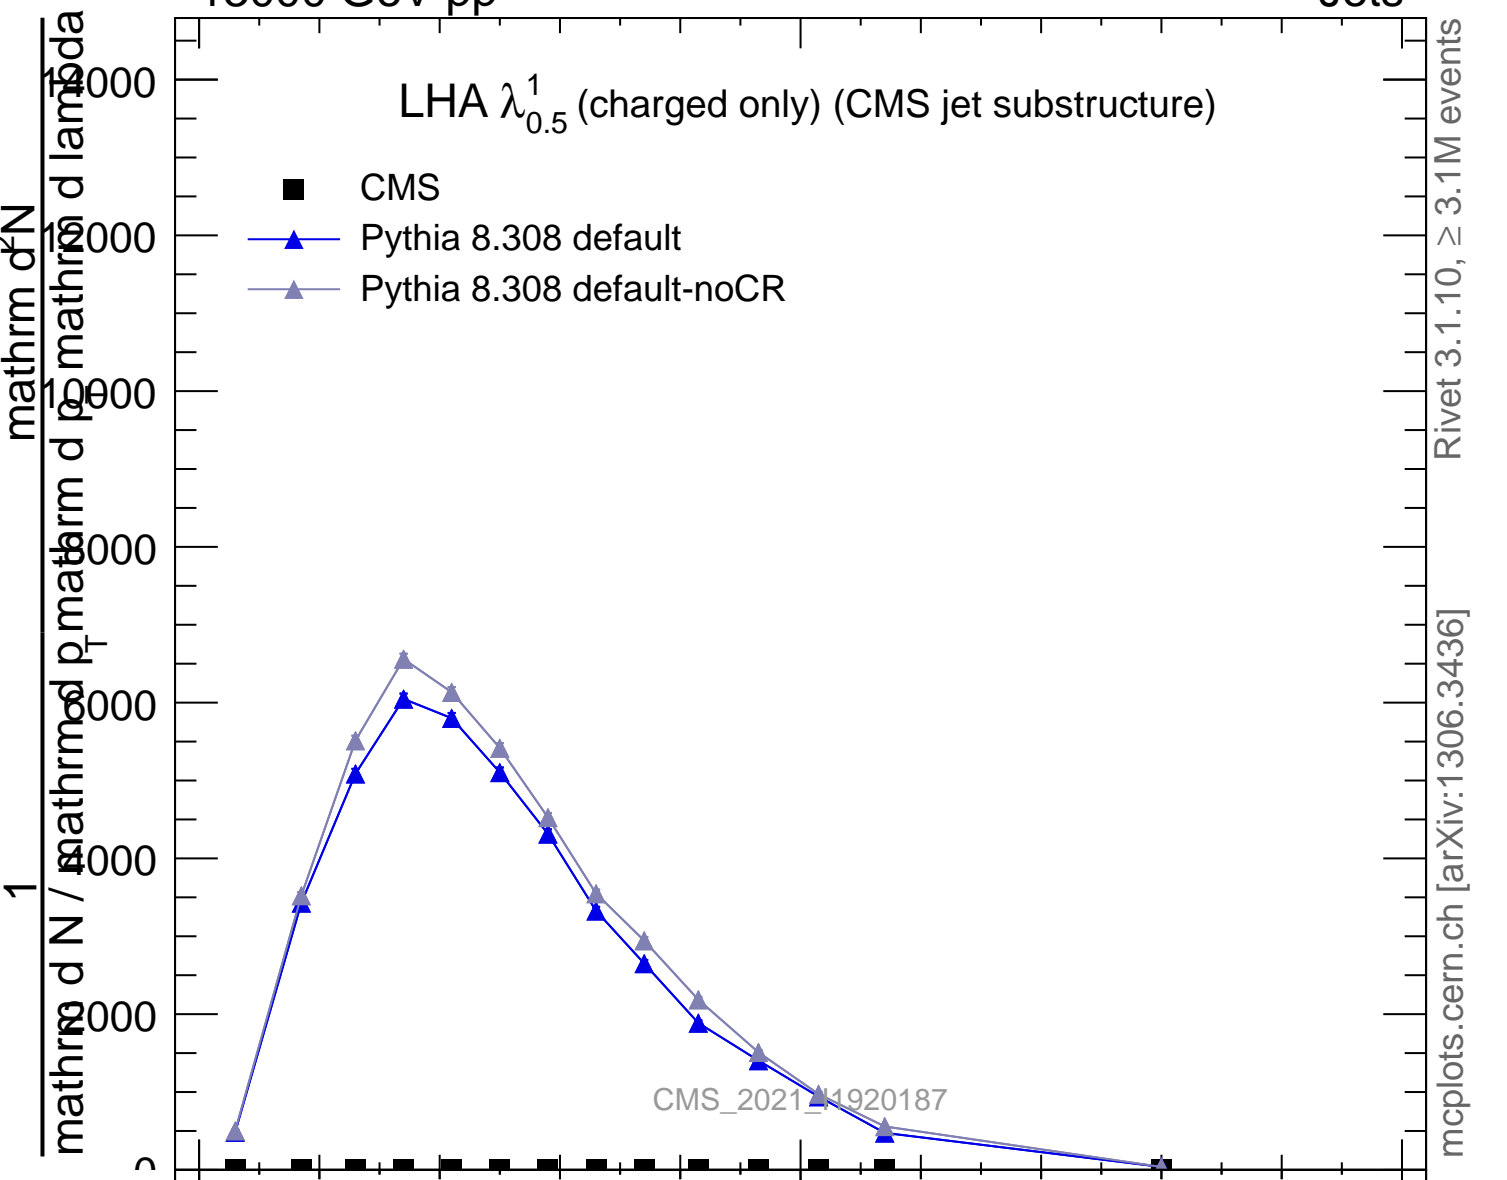

LHA $\lambda_{0.5}^1$ (charged only) (CMS jet substructure)

- CMS
- ▲ Pythia 8.308 default
- ▲ Pythia 8.308 default-noCR

Rivet 3.1.10, ≥ 3.1M events
mcplots.cern.ch [arXiv:1306.3436]