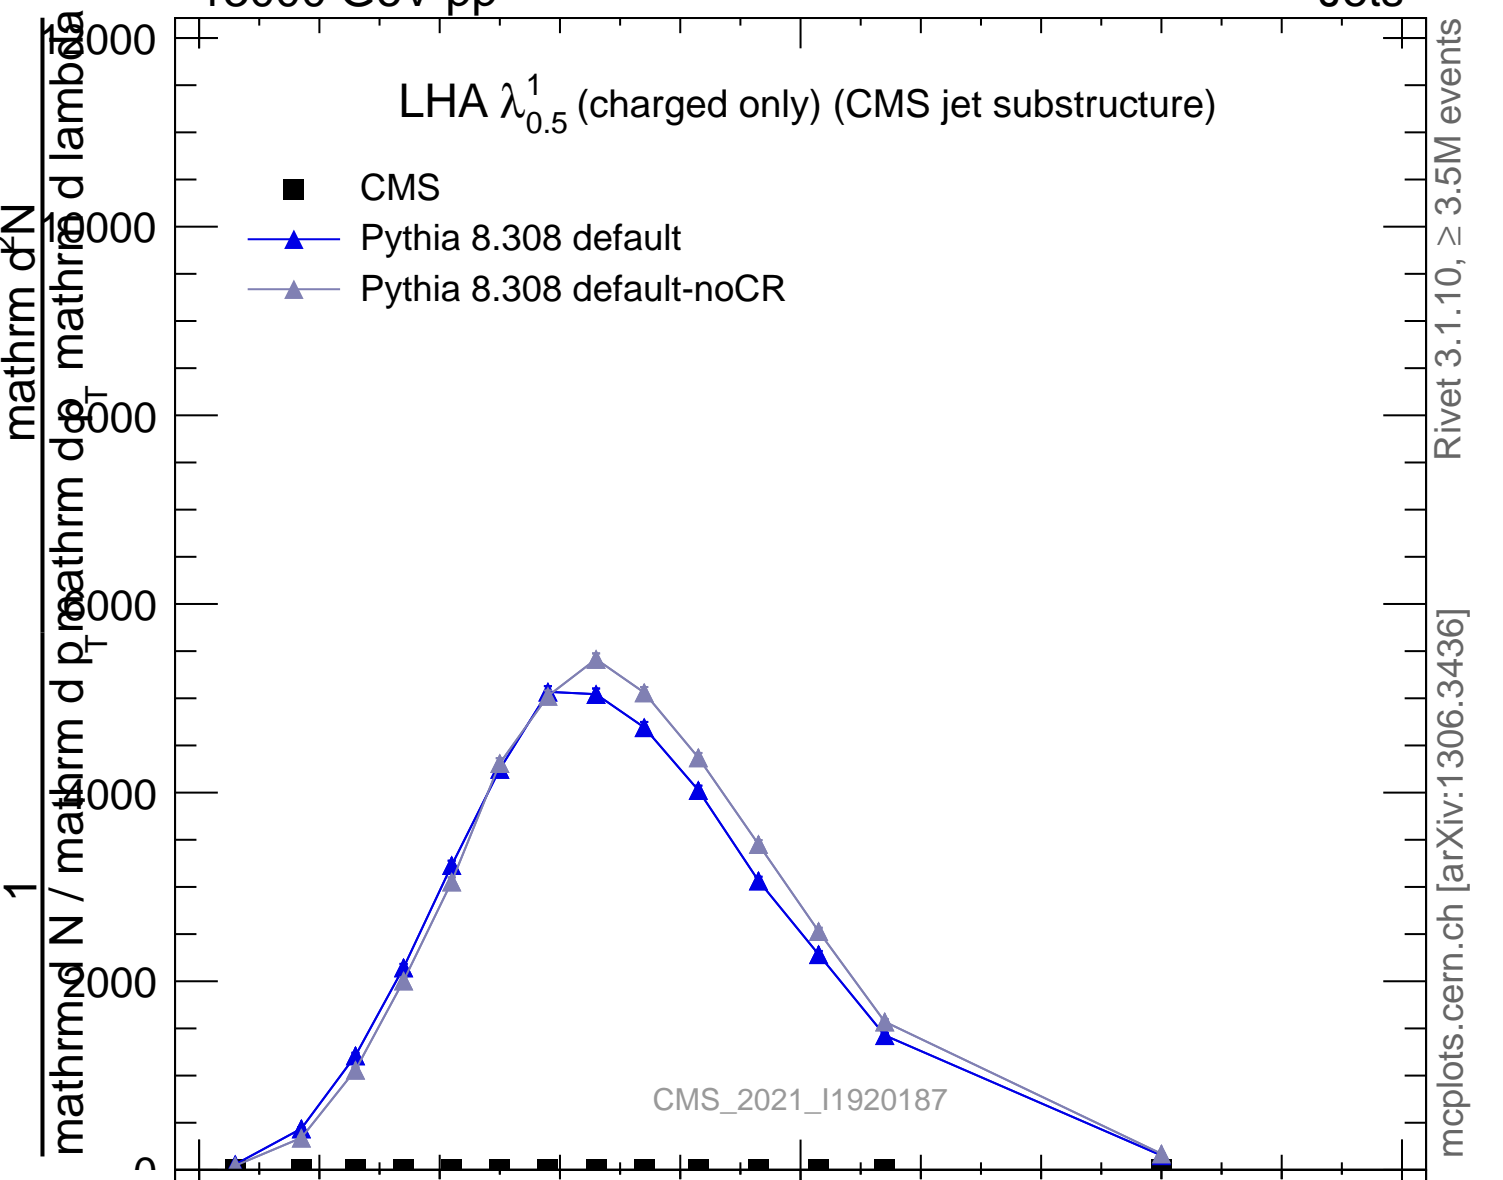

LHA $\lambda_{0.5}^1$ (charged only) (CMS jet substructure)

- CMS
- ▲ Pythia 8.308 default
- ▲ Pythia 8.308 default-noCR

mcplots.cern.ch [arXiv:1306.3436]

Rivet 3.1.10, $\geq 3.5M$ events