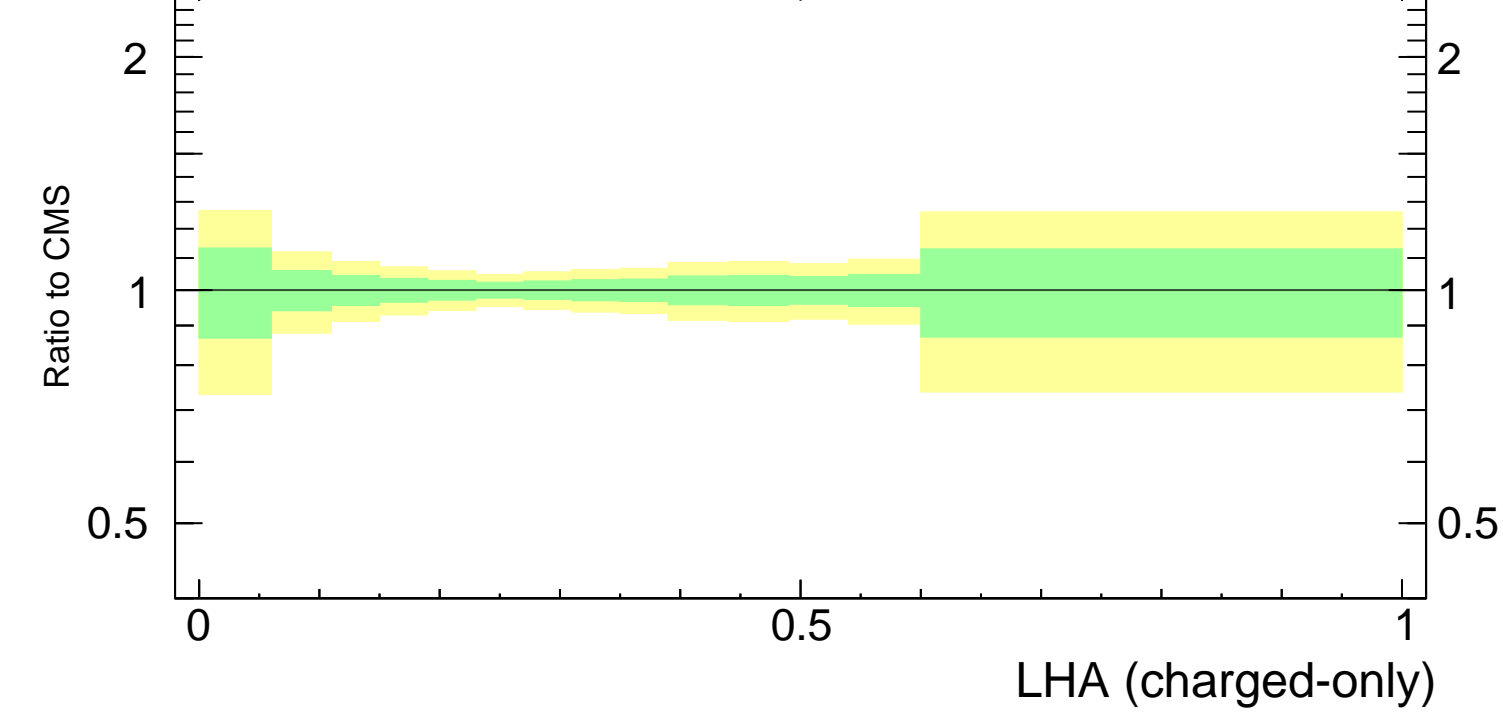

LHA $\lambda_{0.5}^1$ (charged only) (CMS jet substructure)

- CMS
- ▲ Pythia 8.308 default
- ▲ Pythia 8.308 default-noCR

mcplots.cern.ch [arXiv:1306.3436]

Rivet 3.1.10, $\geq 3.5M$ events