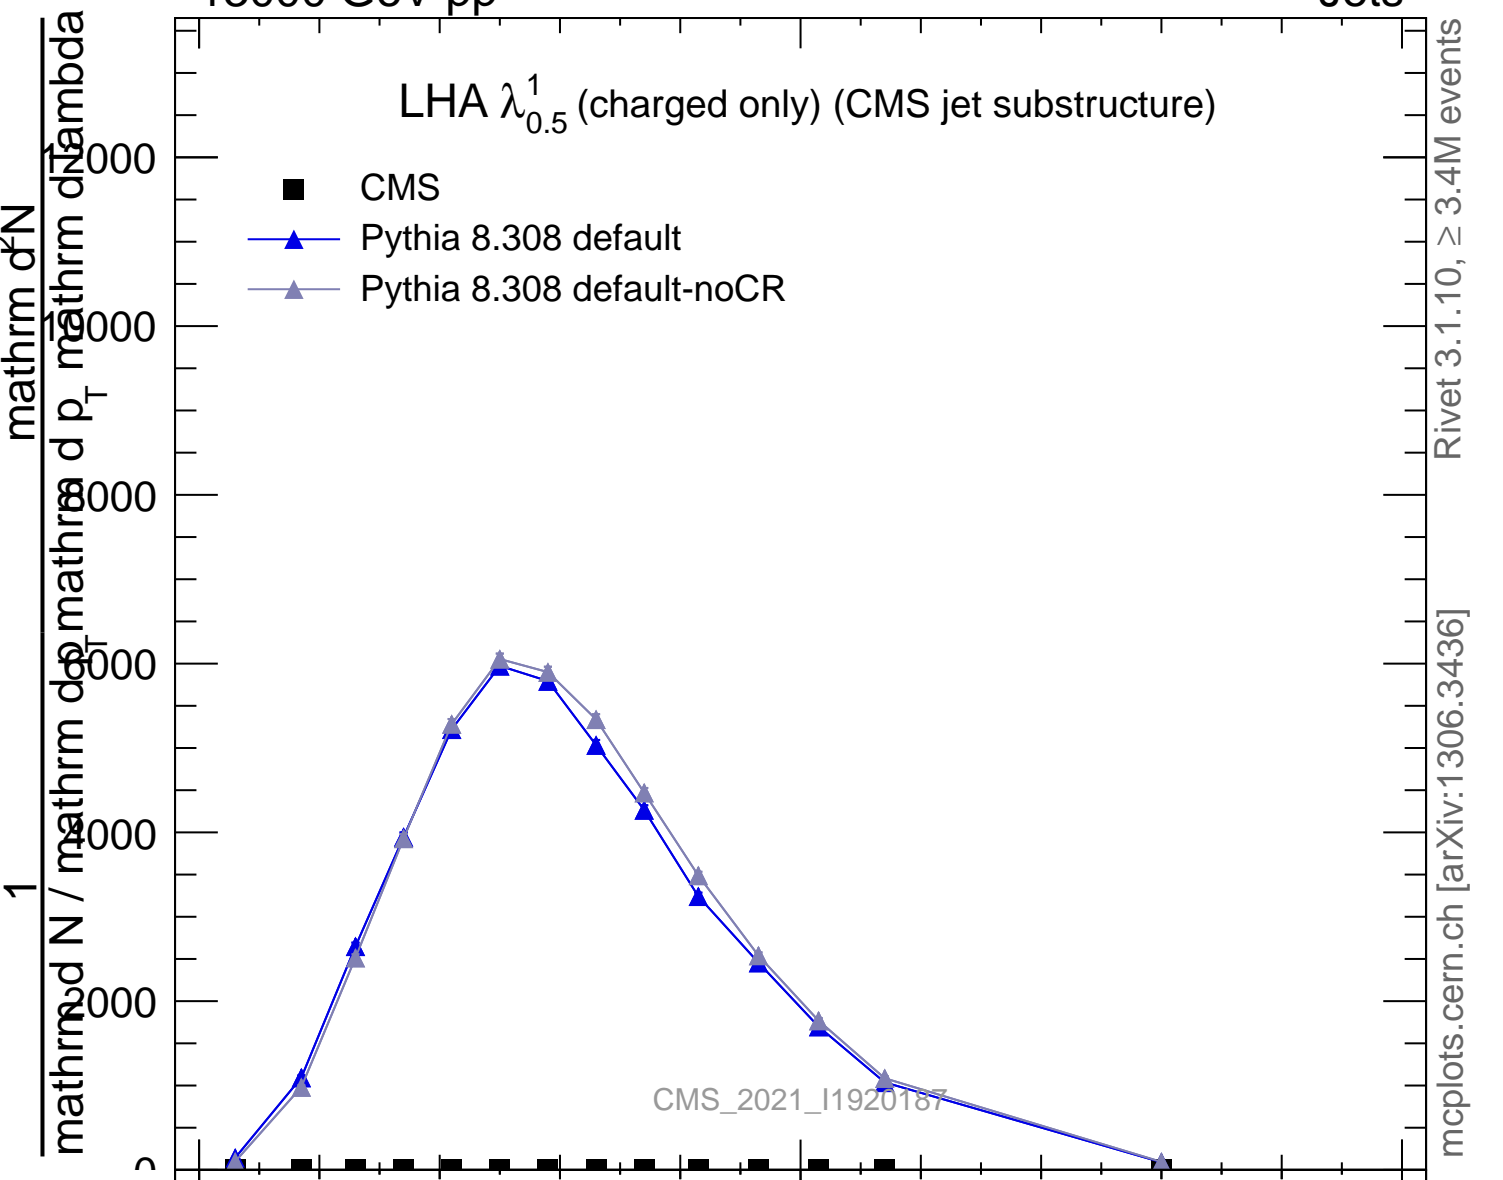

LHA $\lambda_{0.5}^1$ (charged only) (CMS jet substructure)

- CMS
- ▲ Pythia 8.308 default
- ▲ Pythia 8.308 default-noCR

Rivet 3.1.10, $\geq 3.4M$ events
mcplots.cern.ch [arXiv:1306.3436]