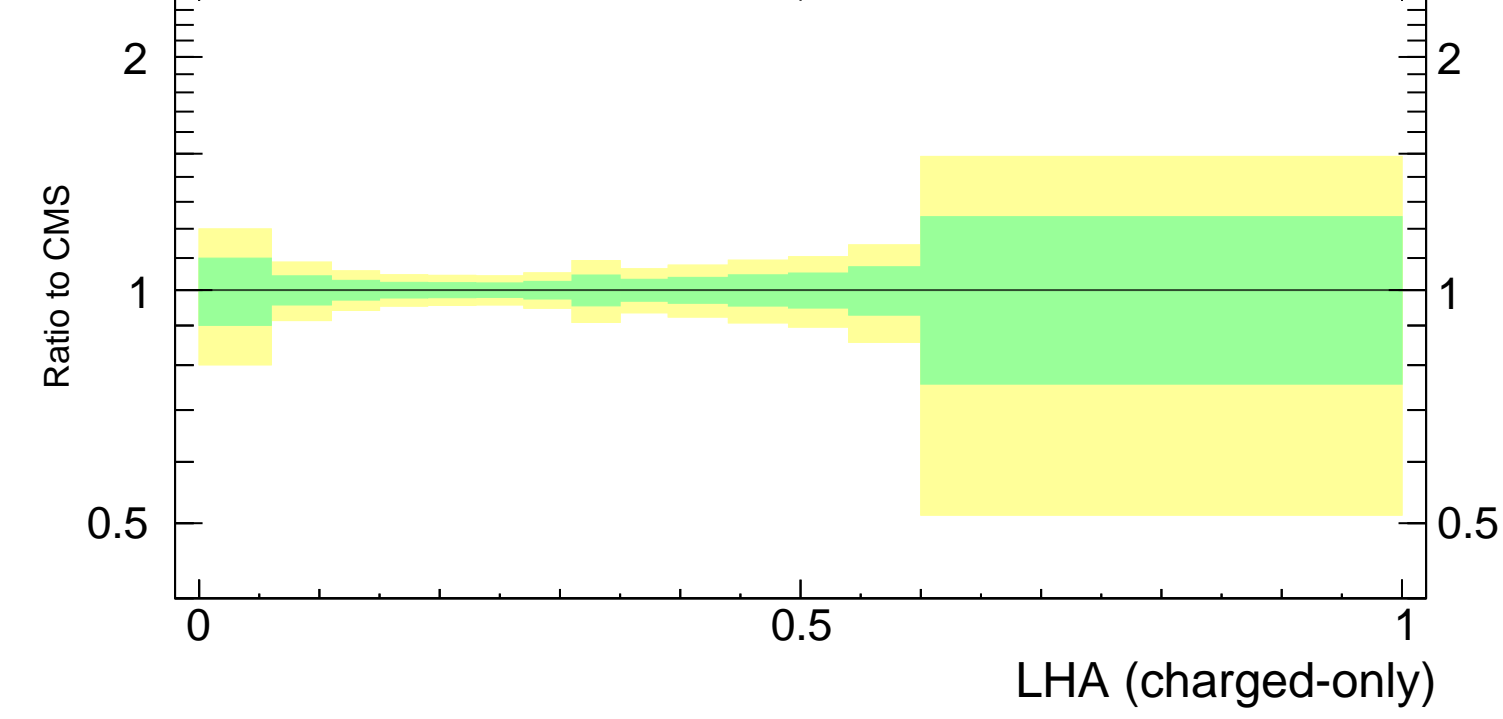

LHA $\lambda_{0.5}^1$ (charged only) (CMS jet substructure)

- CMS
- ▲ Pythia 8.308 default
- ▲ Pythia 8.308 default-noCR

Rivet 3.1.10, $\geq 3.4M$ events
mcplots.cern.ch [arXiv:1306.3436]