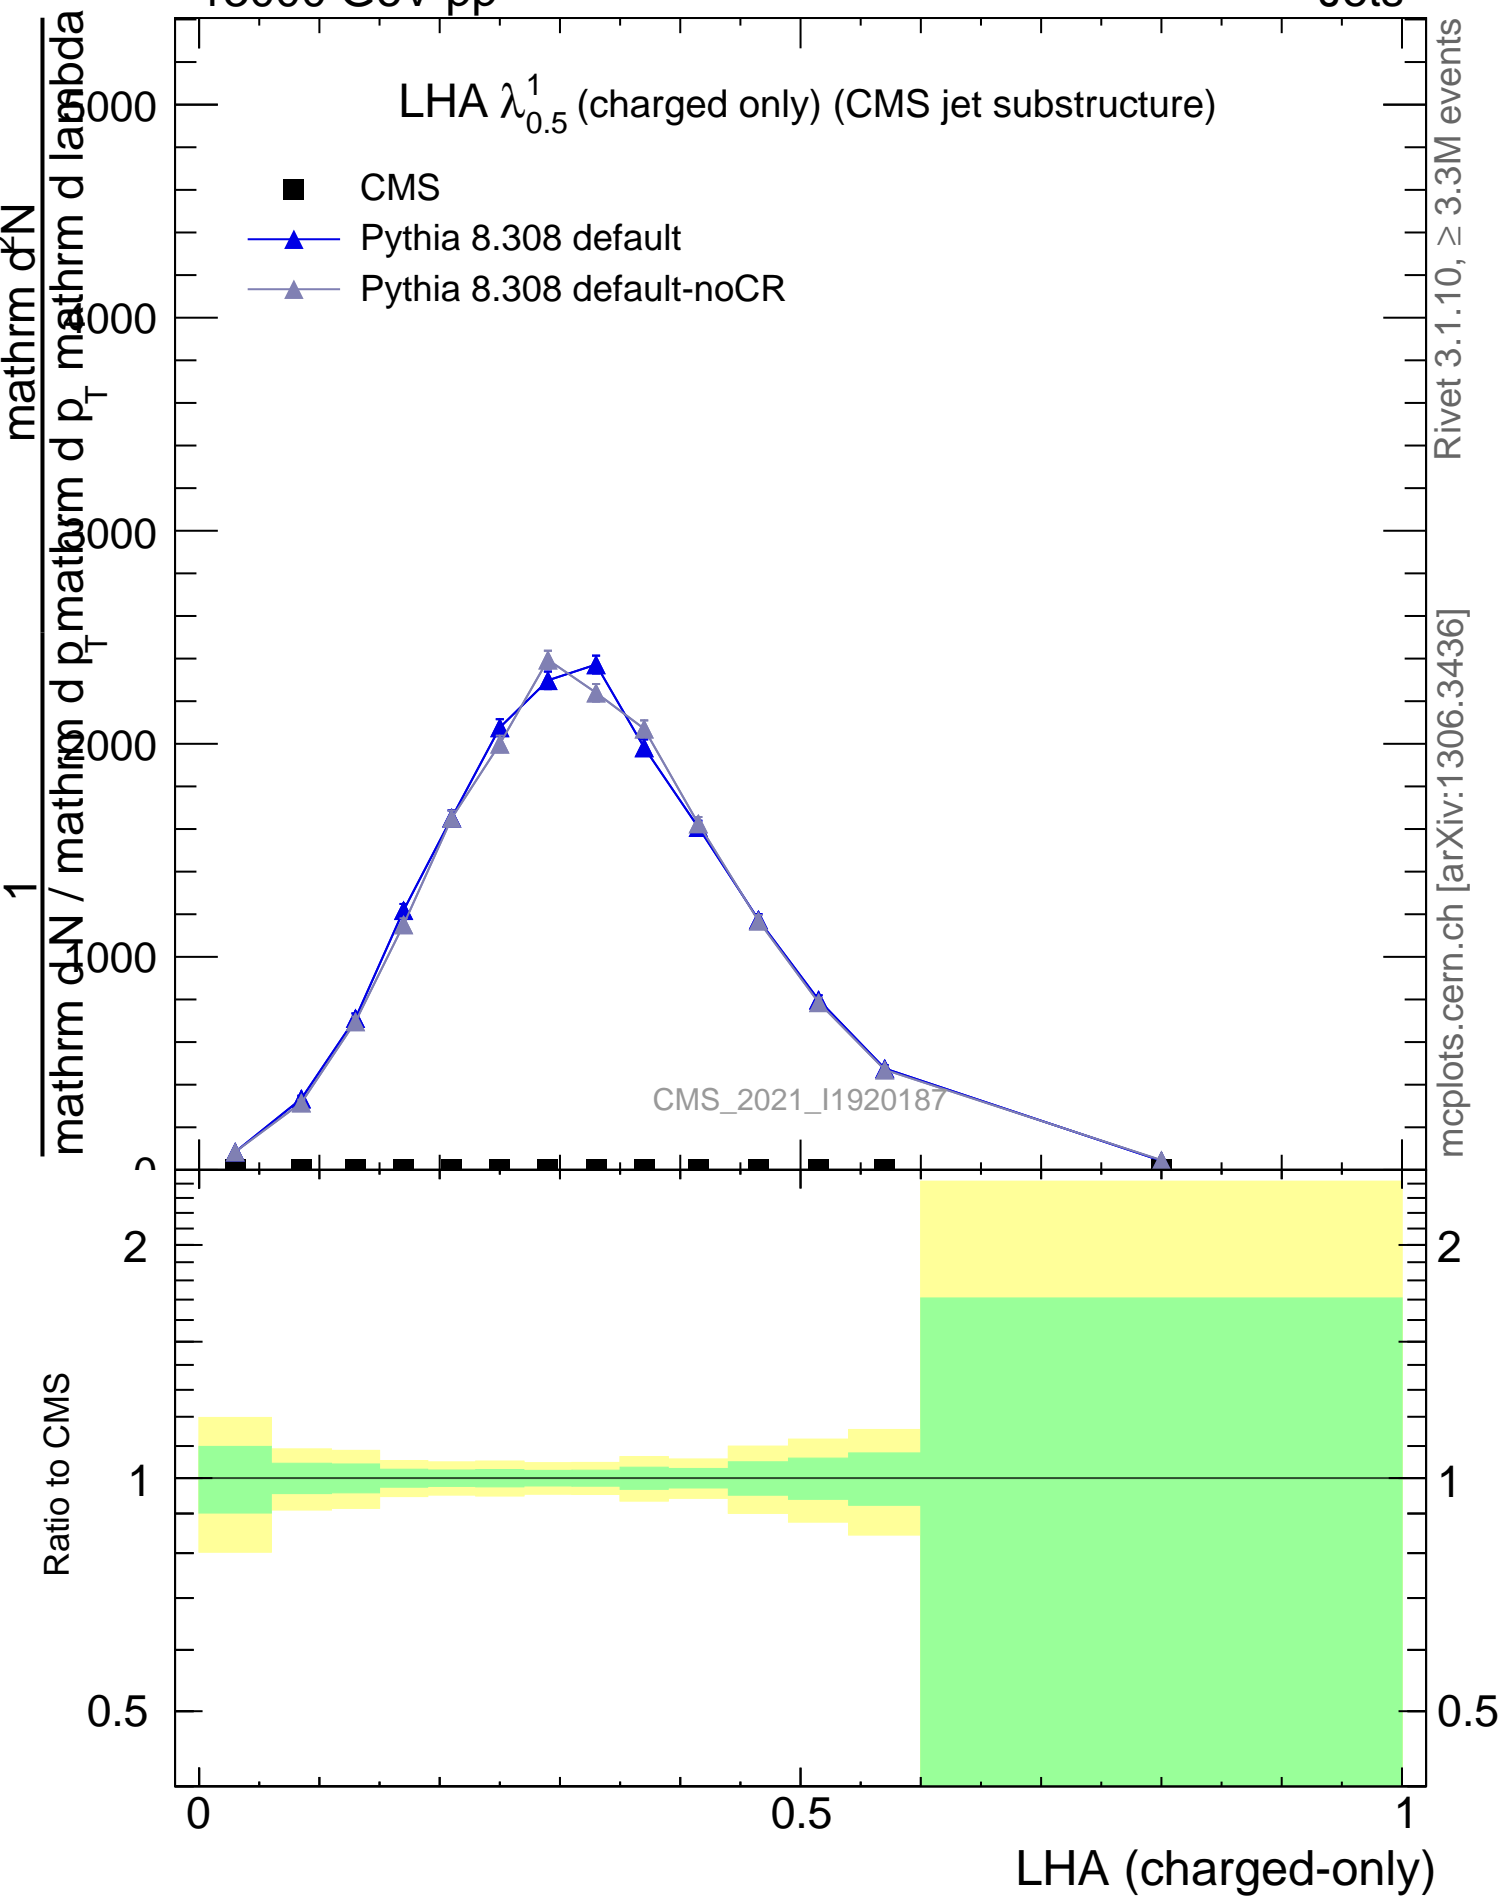

LHA  $\lambda_{0.5}^1$  (charged only) (CMS jet substructure)

- CMS
- ▲ Pythia 8.308 default
- ▲ Pythia 8.308 default-noCR

CMS\_2021\_I1920187

mcplots.cern.ch [arXiv:1306.3436]

Rivet 3.1.10, ≥ 3.3M events