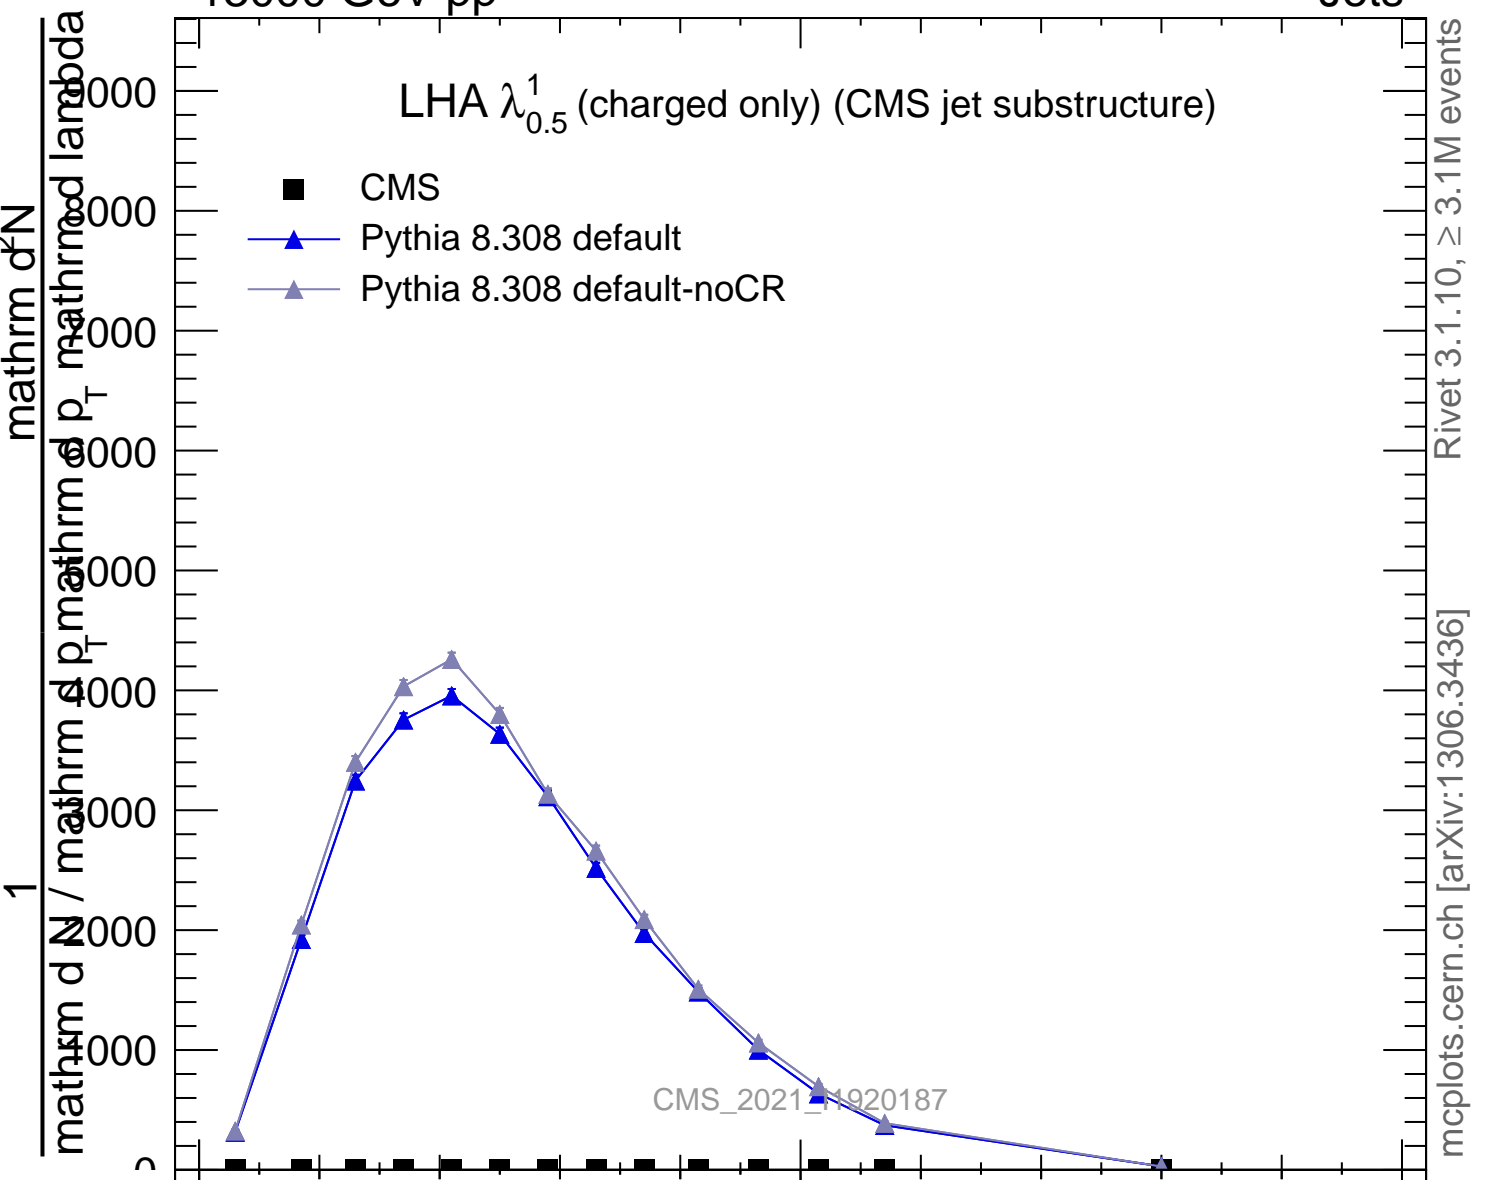

LHA  $\lambda_{0.5}^1$  (charged only) (CMS jet substructure)

- CMS
- ▲ Pythia 8.308 default
- ▲ Pythia 8.308 default-noCR

Rivet 3.1.10,  $\geq 3.1M$  events  
mcplots.cern.ch [arXiv:1306.3436]