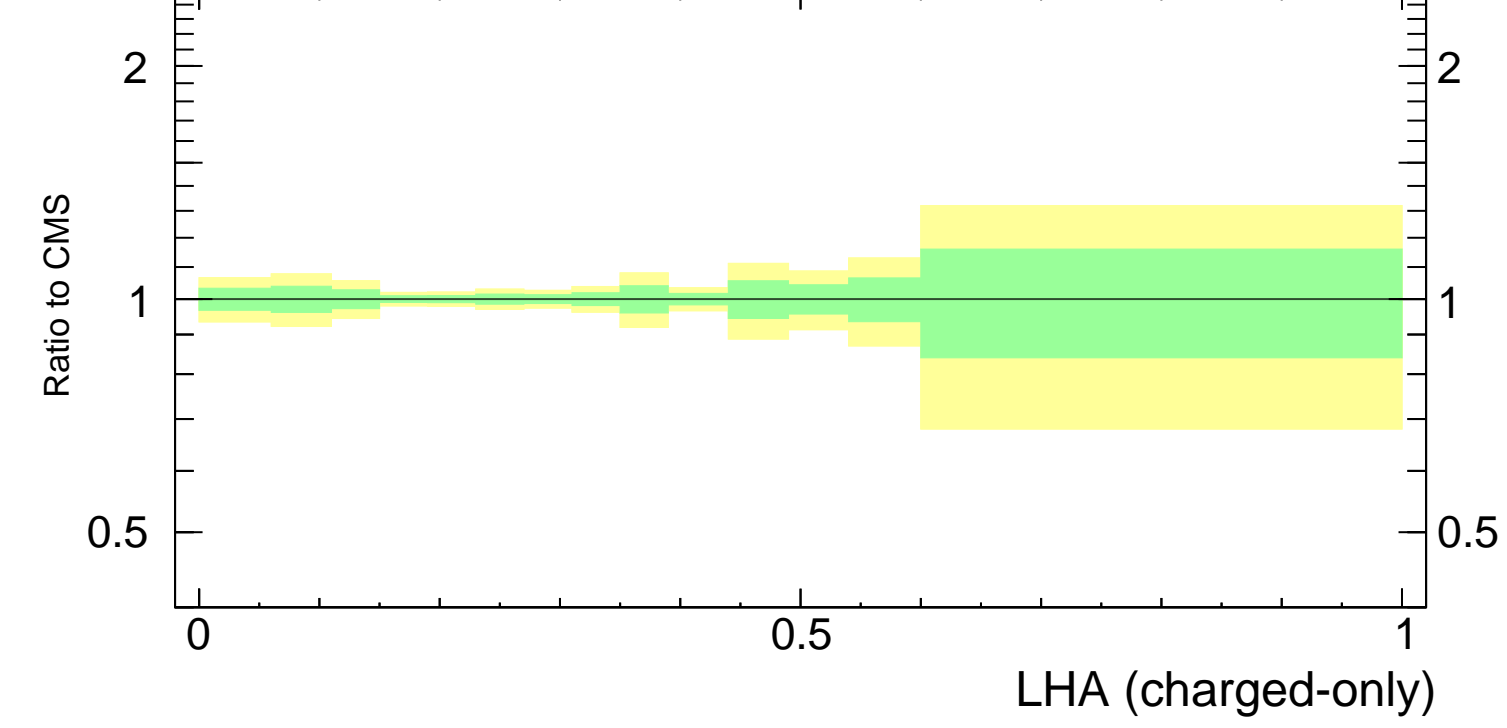

LHA  $\lambda_{0.5}^1$  (charged only) (CMS jet substructure)

- CMS
- ▲ Pythia 8.308 default
- ▲ Pythia 8.308 default-noCR

Rivet 3.1.10,  $\geq 3.1M$  events  
mcplots.cern.ch [arXiv:1306.3436]