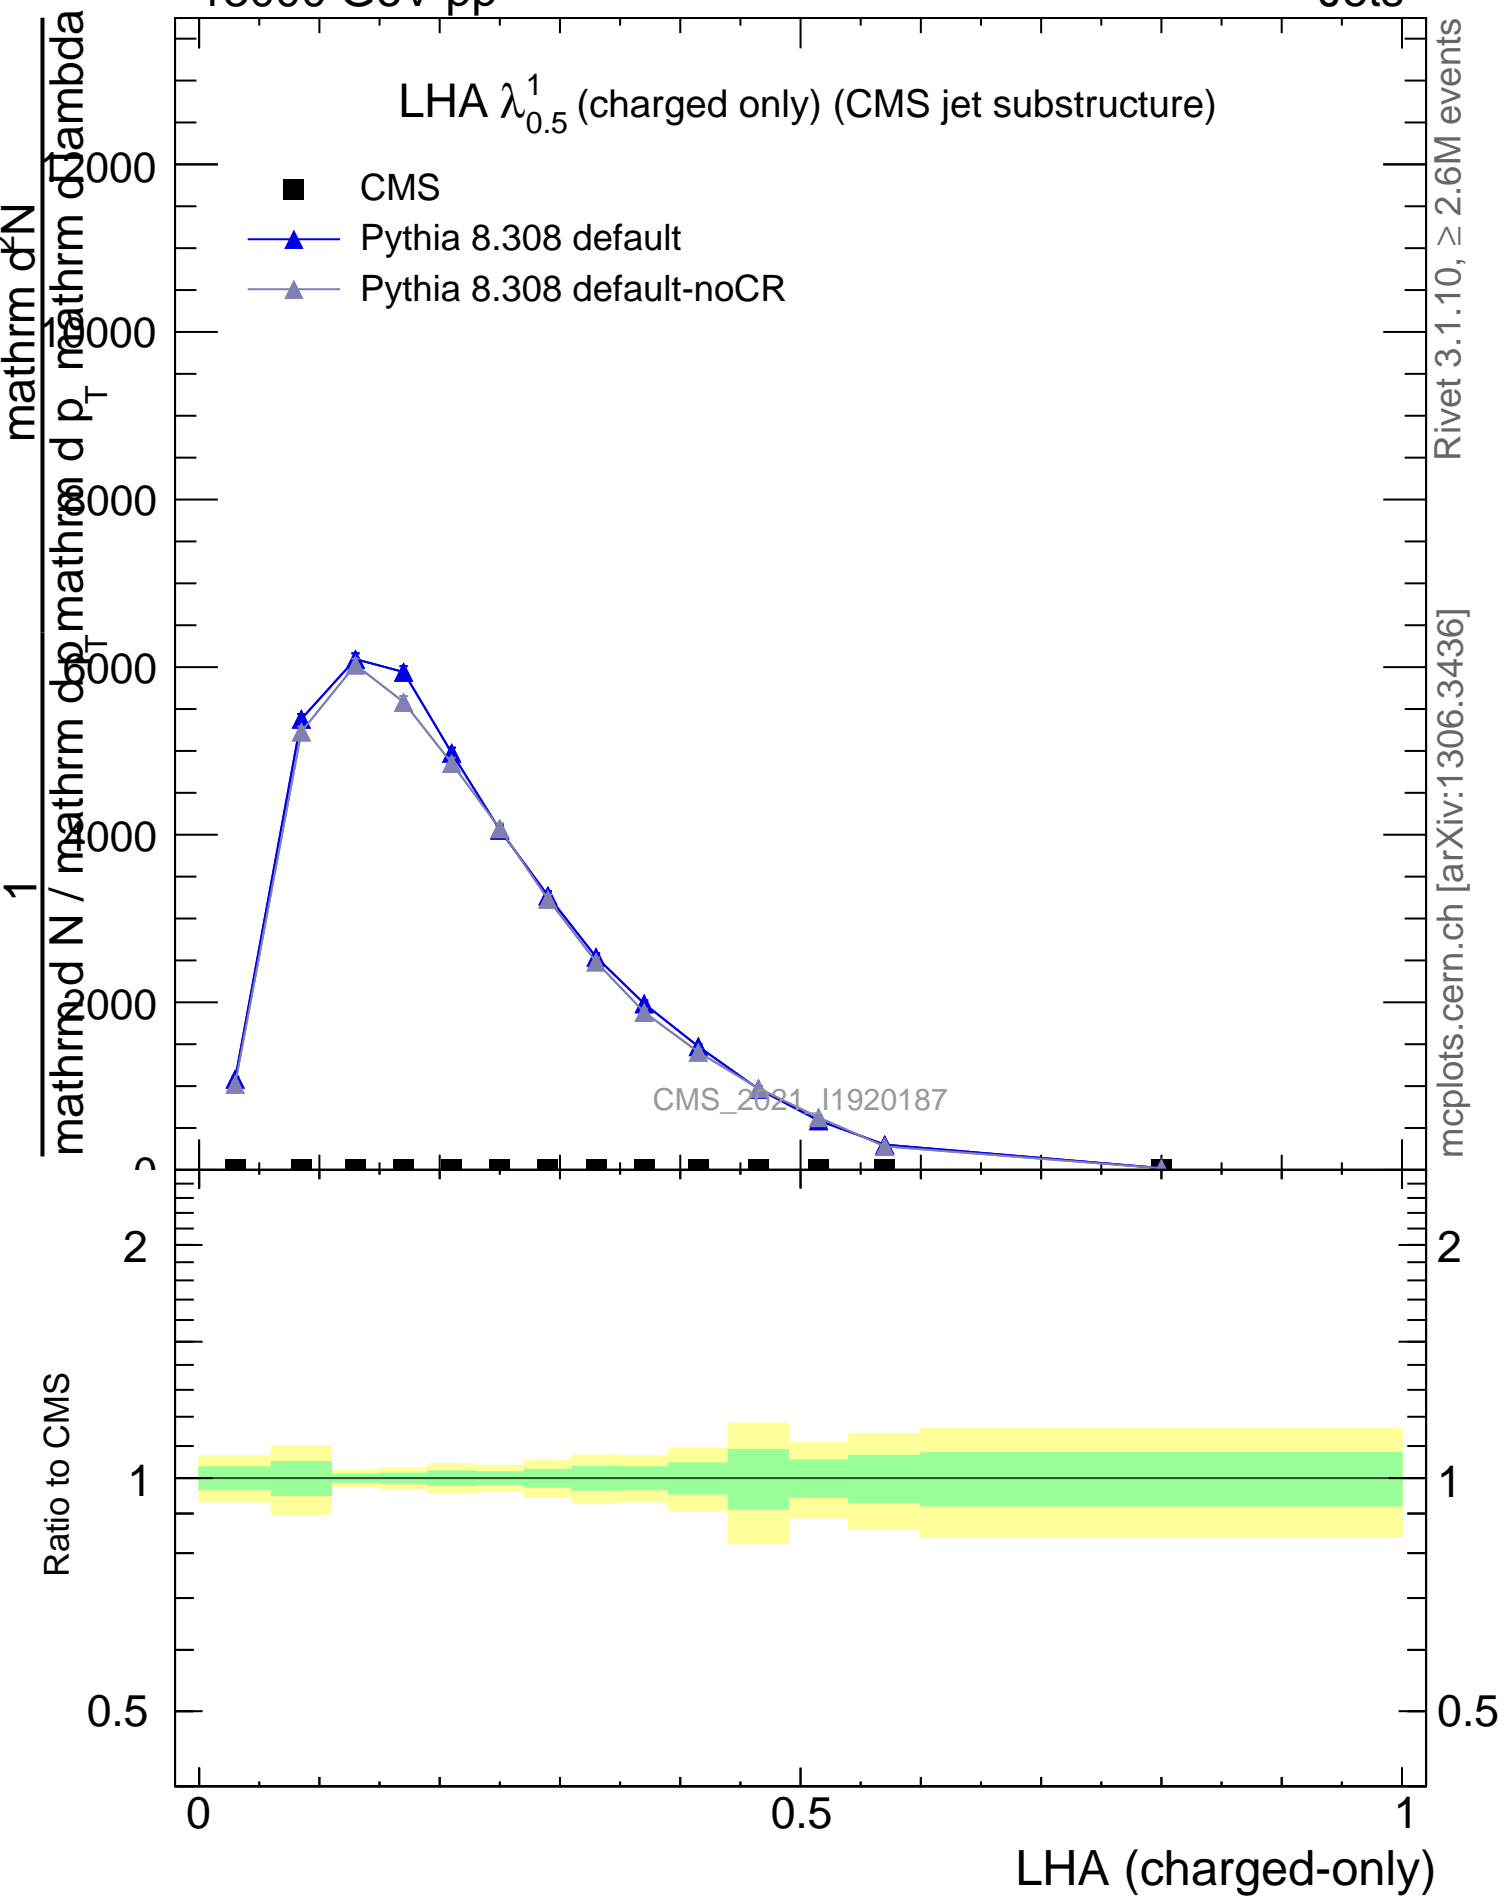

LHA $\lambda_{0.5}^1$ (charged only) (CMS jet substructure)

- CMS
- ▲ Pythia 8.308 default
- ▲ Pythia 8.308 default-noCR

mcplots.cern.ch [arXiv:1306.3436]

CMS_2021_11920187

Rivet 3.1.10, $\geq 2.6M$ events