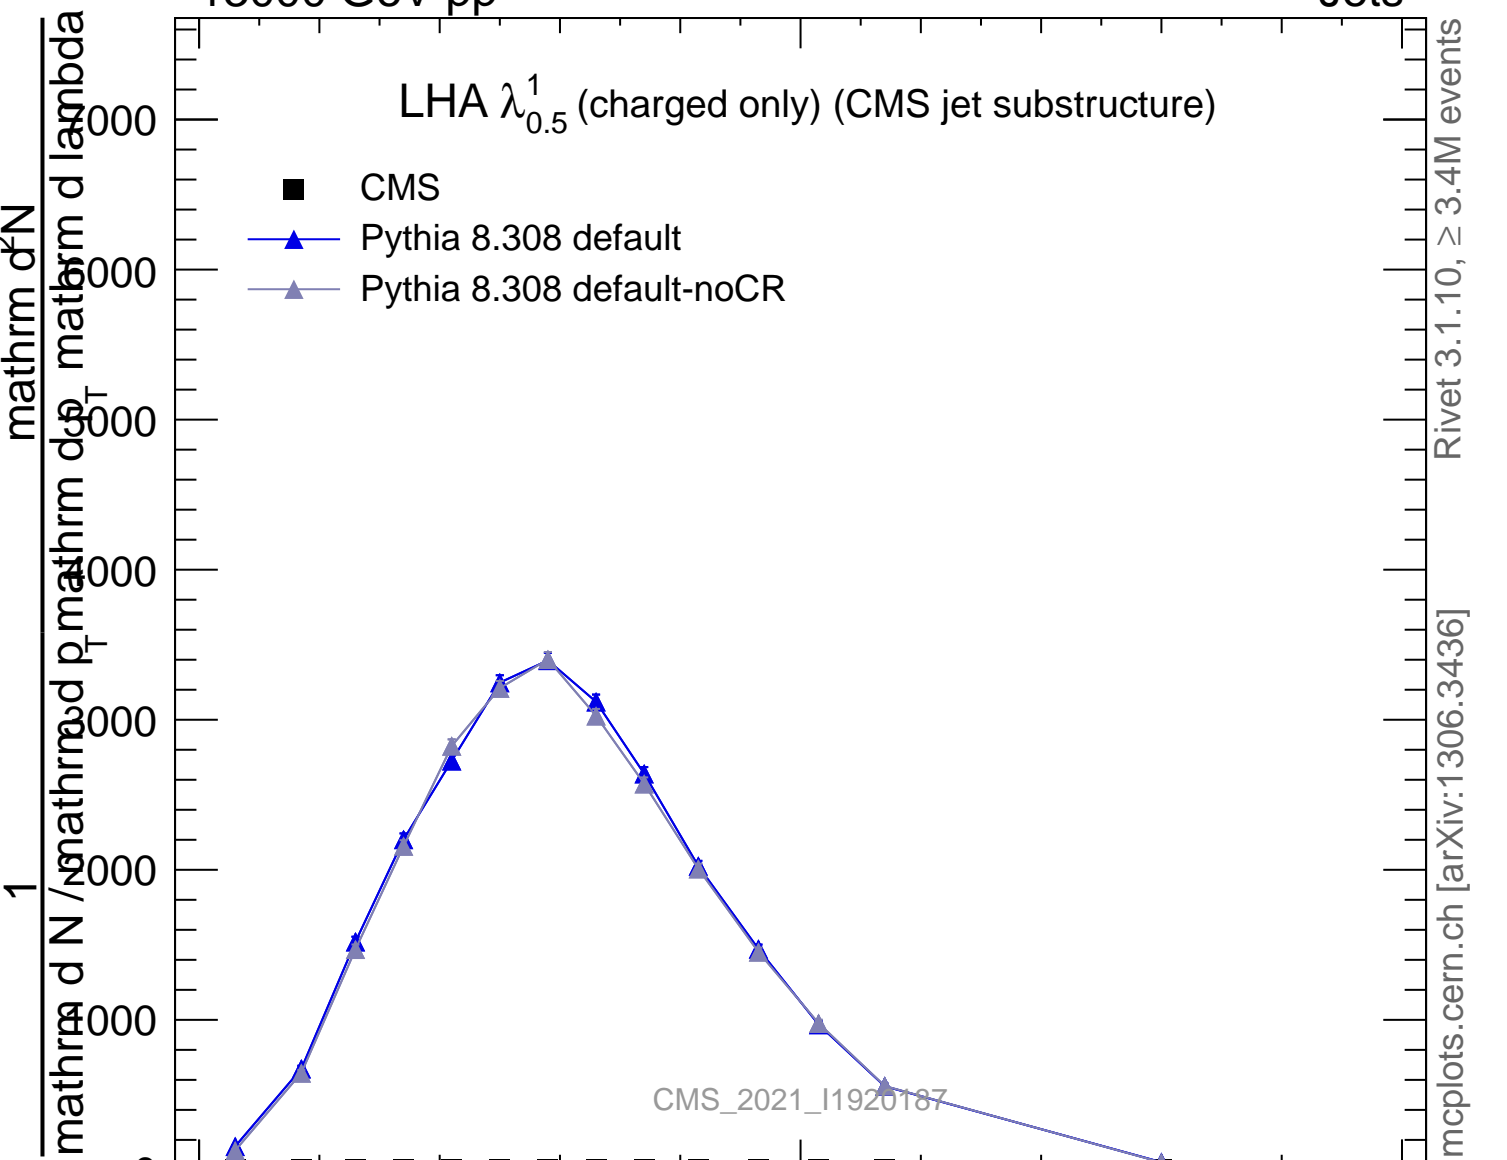

LHA $\lambda_{0.5}^1$ (charged only) (CMS jet substructure)

- CMS
- ▲ Pythia 8.308 default
- ▲ Pythia 8.308 default-noCR

Rivet 3.1.10, ≥ 3.4M events
mcplots.cern.ch [arXiv:1306.3436]