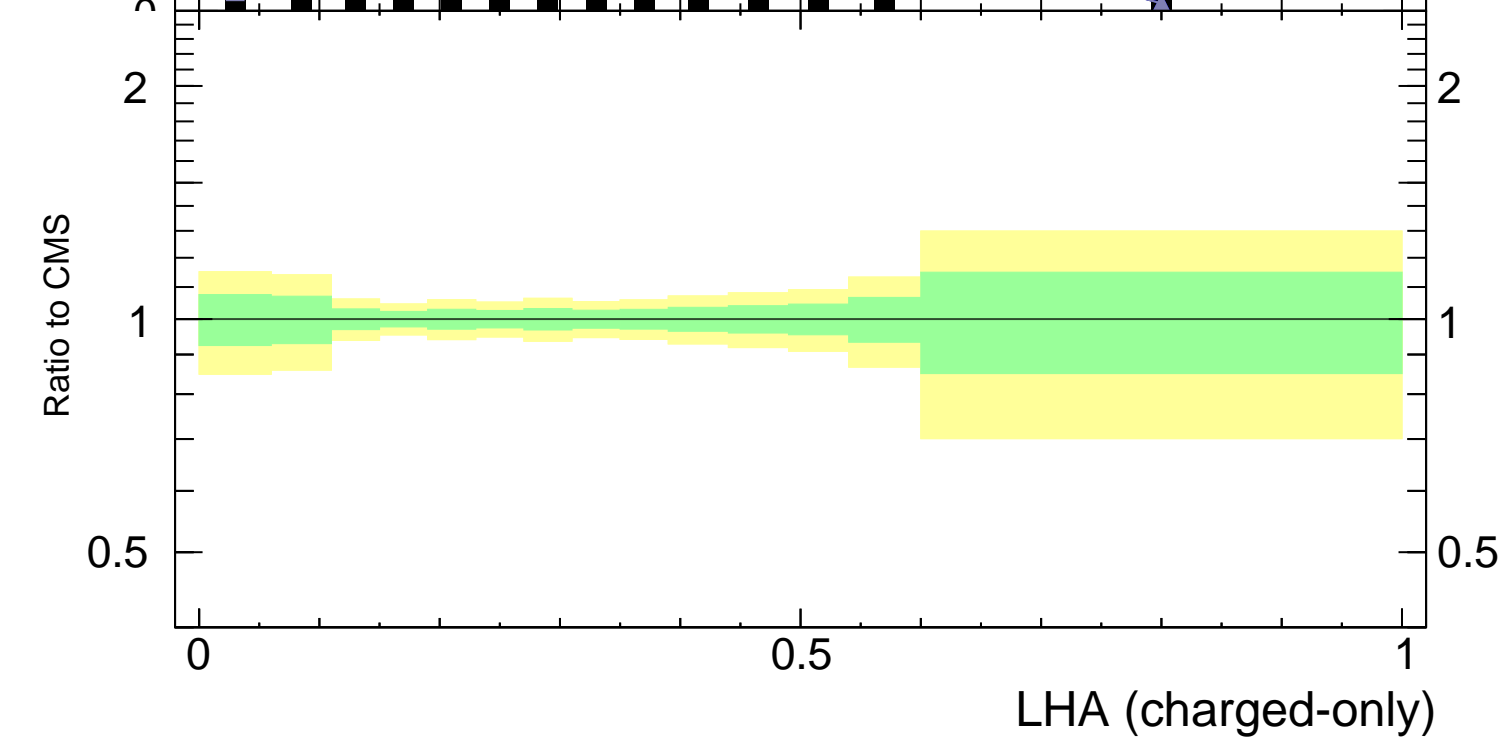

LHA $\lambda_{0.5}^1$ (charged only) (CMS jet substructure)

- CMS
- ▲ Pythia 8.308 default
- ▲ Pythia 8.308 default-noCR

Rivet 3.1.10, ≥ 3.4M events
mcplots.cern.ch [arXiv:1306.3436]