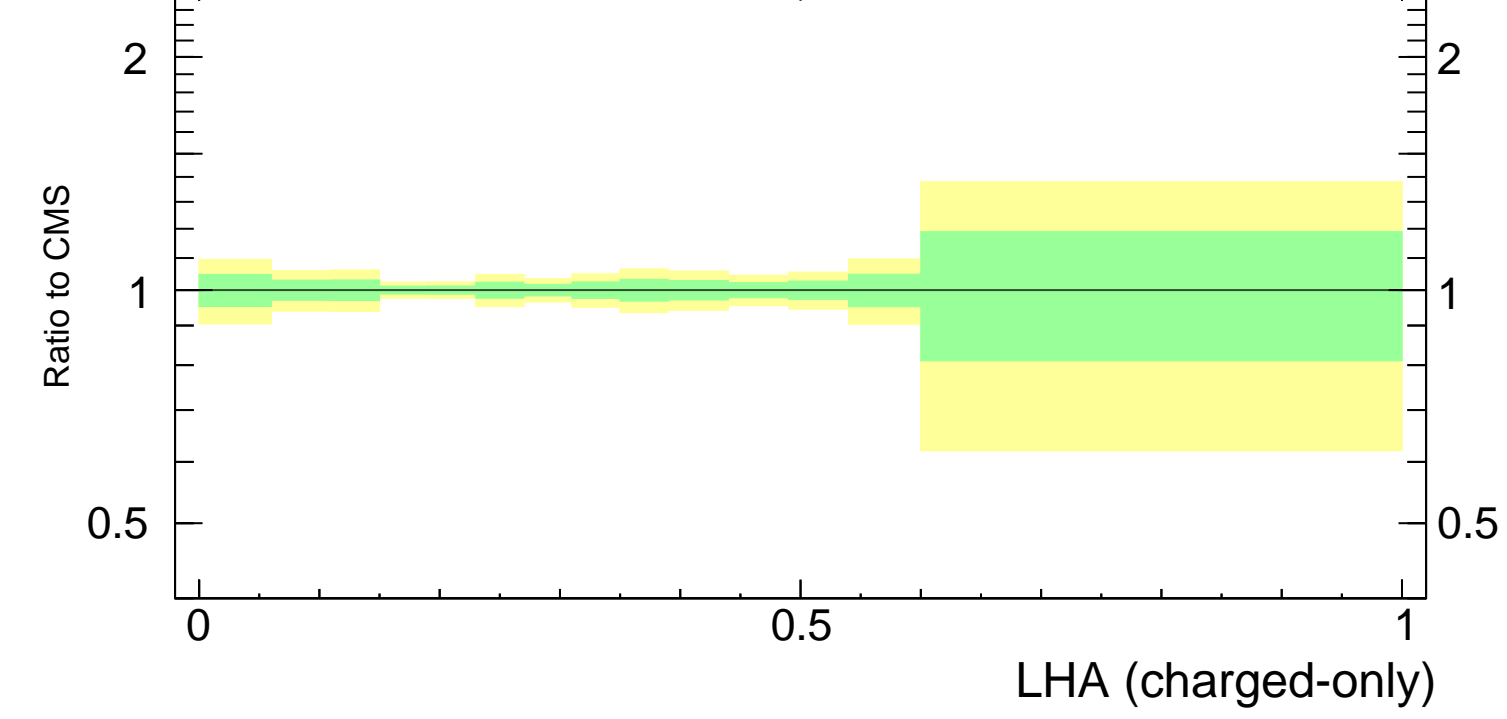

LHA $\lambda_{0.5}^1$ (charged only) (CMS jet substructure)

- CMS
- ▲ Pythia 8.308 default
- ▲ Pythia 8.308 default-noCR

mcplots.cern.ch [arXiv:1306.3436]
Rivet 3.1.10, $\geq 3.2M$ events