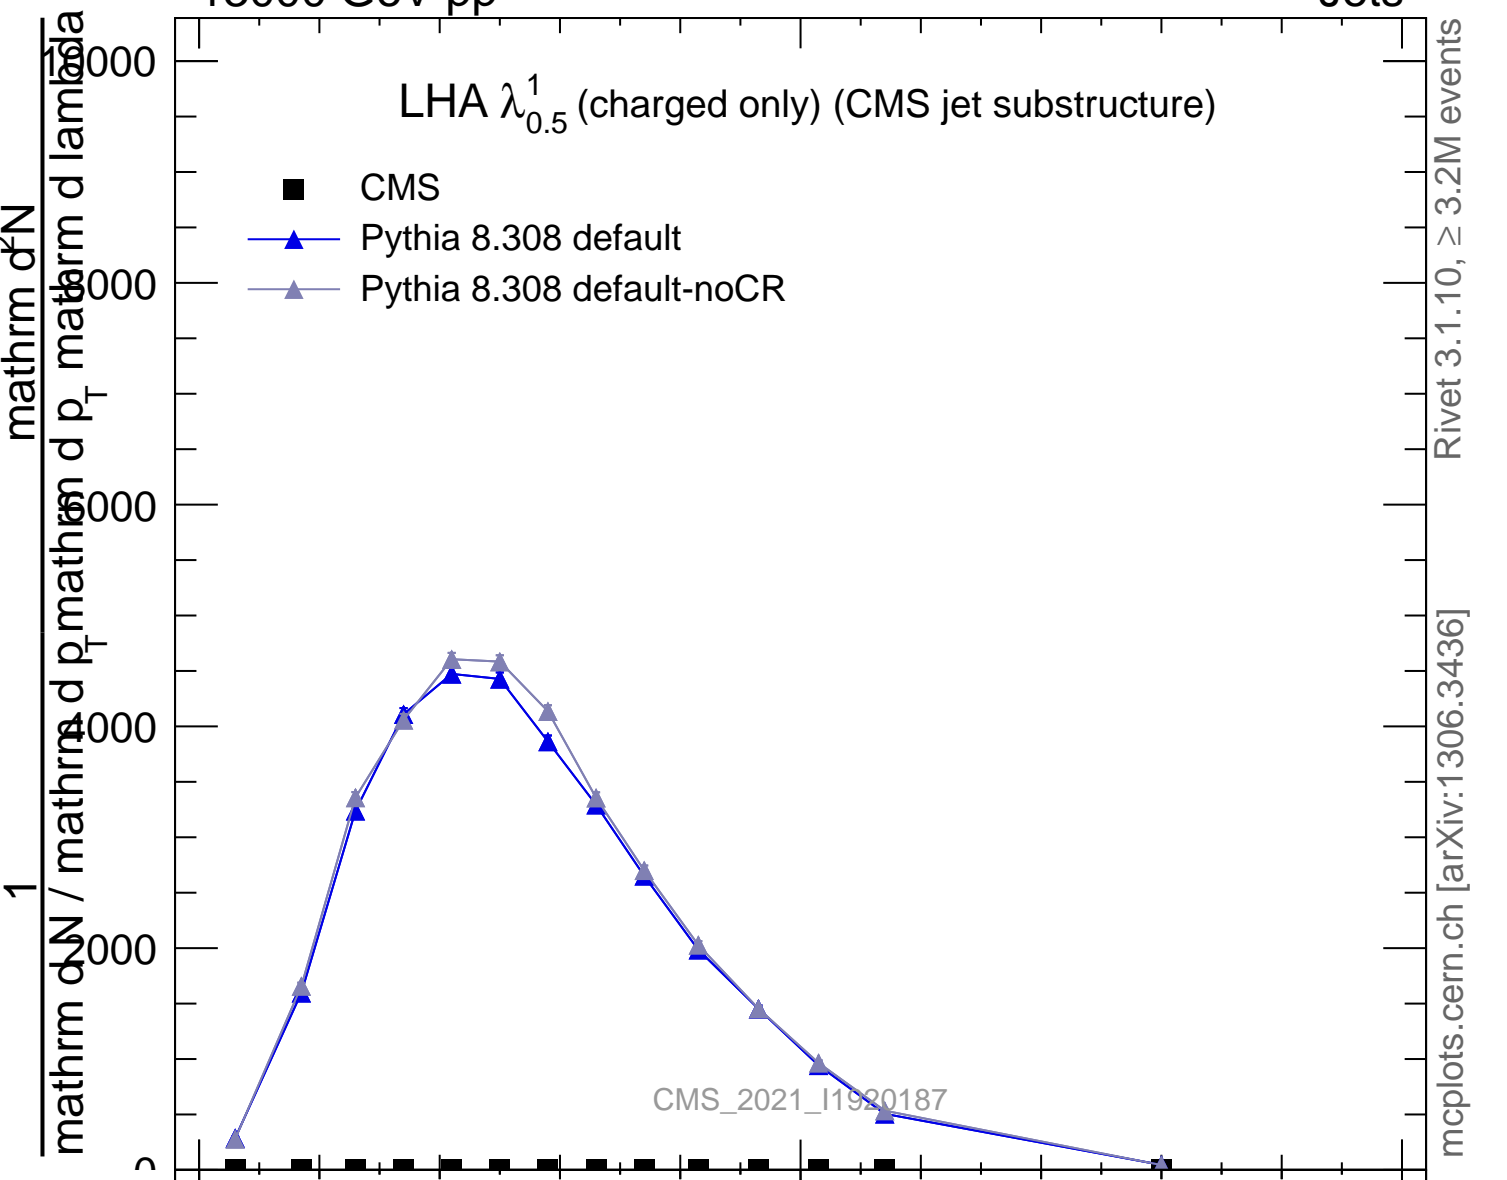

LHA $\lambda_{0.5}^1$ (charged only) (CMS jet substructure)

- CMS
- ▲ Pythia 8.308 default
- ▲ Pythia 8.308 default-noCR

mcplots.cern.ch [arXiv:1306.3436]
Rivet 3.1.10, $\geq 3.2M$ events