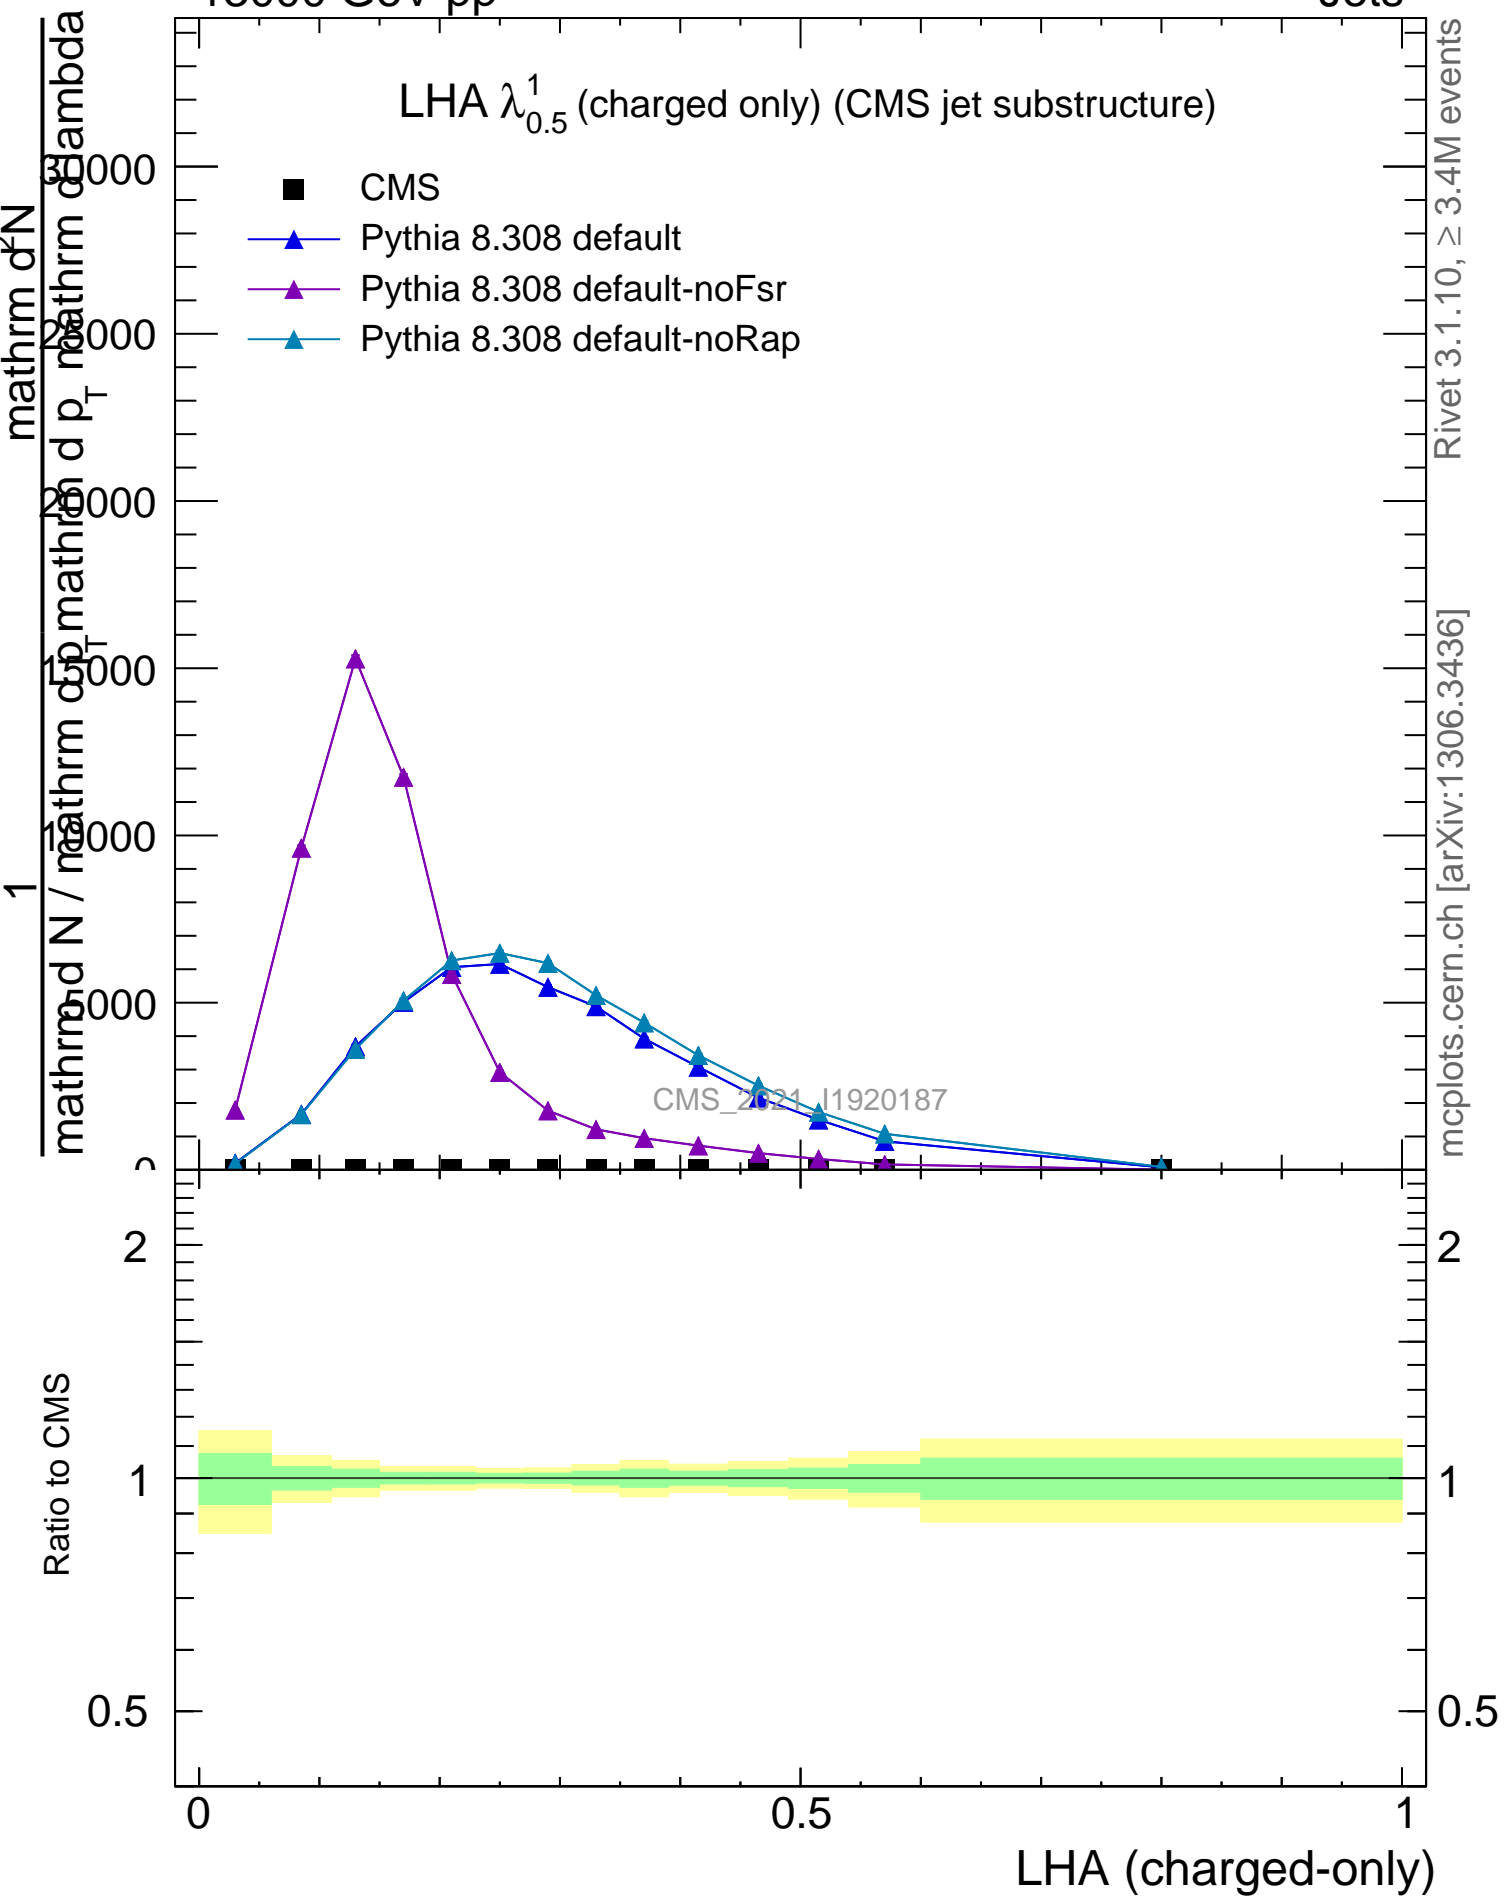

LHA $\lambda_{0.5}^1$ (charged only) (CMS jet substructure)

- CMS
- ▲ Pythia 8.308 default
- ▲ Pythia 8.308 default-noFsr
- ▲ Pythia 8.308 default-noRap

mcplots.cern.ch [arXiv:1306.3436]

Rivet 3.1.10, ≥ 3.4M events

CMS_2021_11920187

mathrm dN / mathrm d ln p_T

Ratio to CMS

LHA (charged-only)