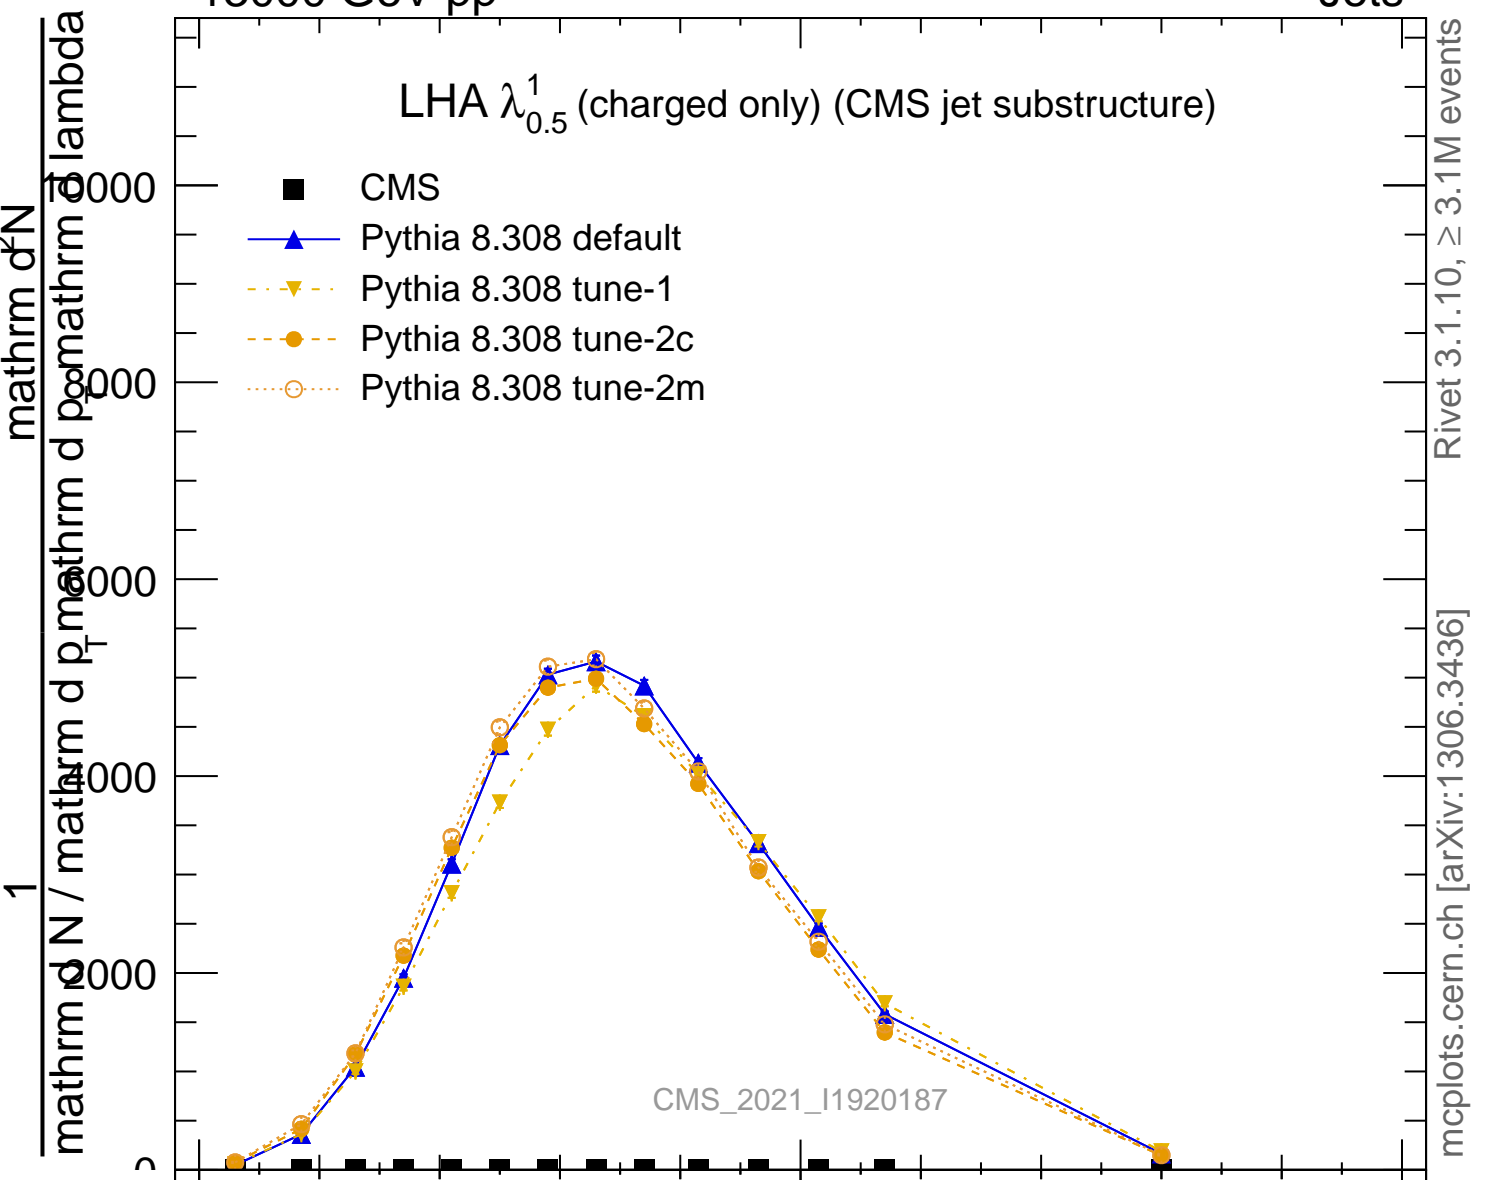

LHA  $\lambda_{0.5}^1$  (charged only) (CMS jet substructure)

- CMS
- ▲ Pythia 8.308 default
- ▼ Pythia 8.308 tune-1
- Pythia 8.308 tune-2c
- Pythia 8.308 tune-2m

Rivet 3.1.10, ≥ 3.1M events  
mcplots.cern.ch [arXiv:1306.3436]