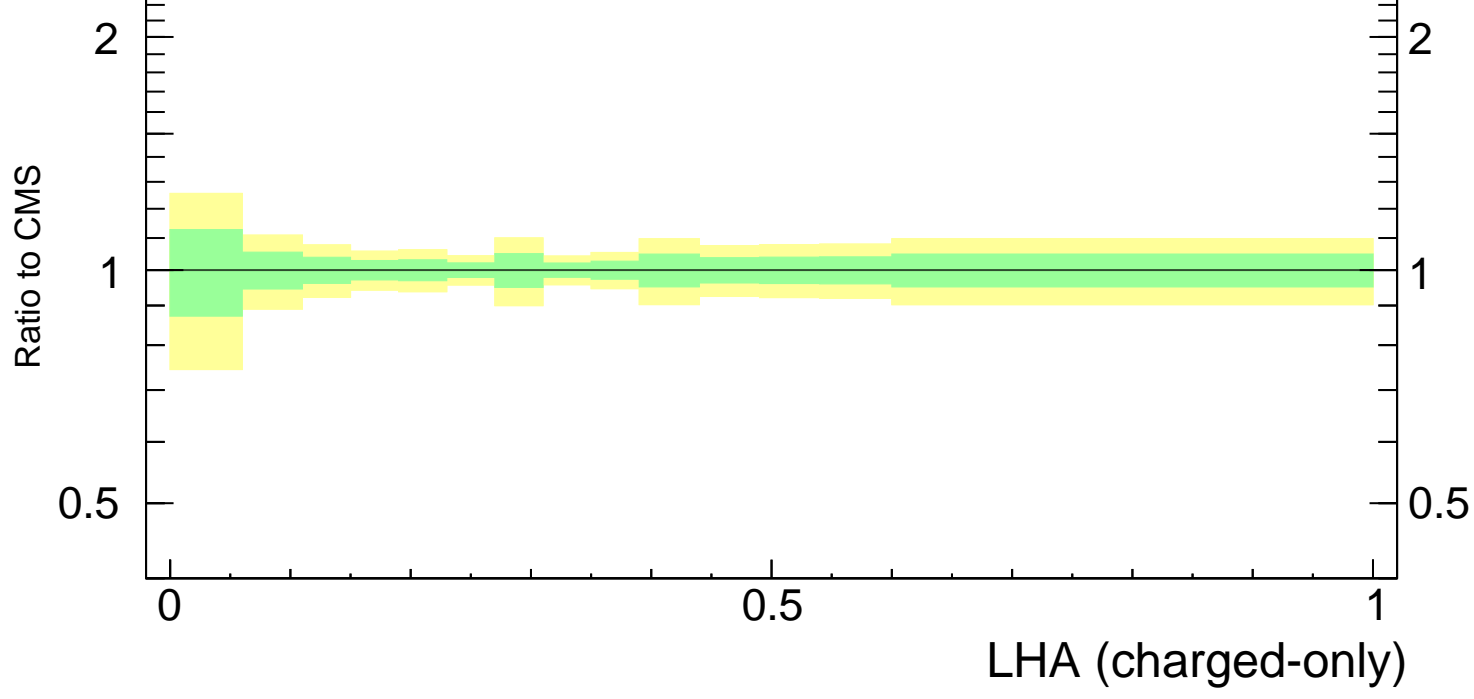

LHA  $\lambda_{0.5}^1$  (charged only) (CMS jet substructure)

- CMS
- ▲ Pythia 8.308 default
- ▼ Pythia 8.308 tune-1
- Pythia 8.308 tune-2c
- Pythia 8.308 tune-2m

Rivet 3.1.10, ≥ 3.1M events  
mcplots.cern.ch [arXiv:1306.3436]