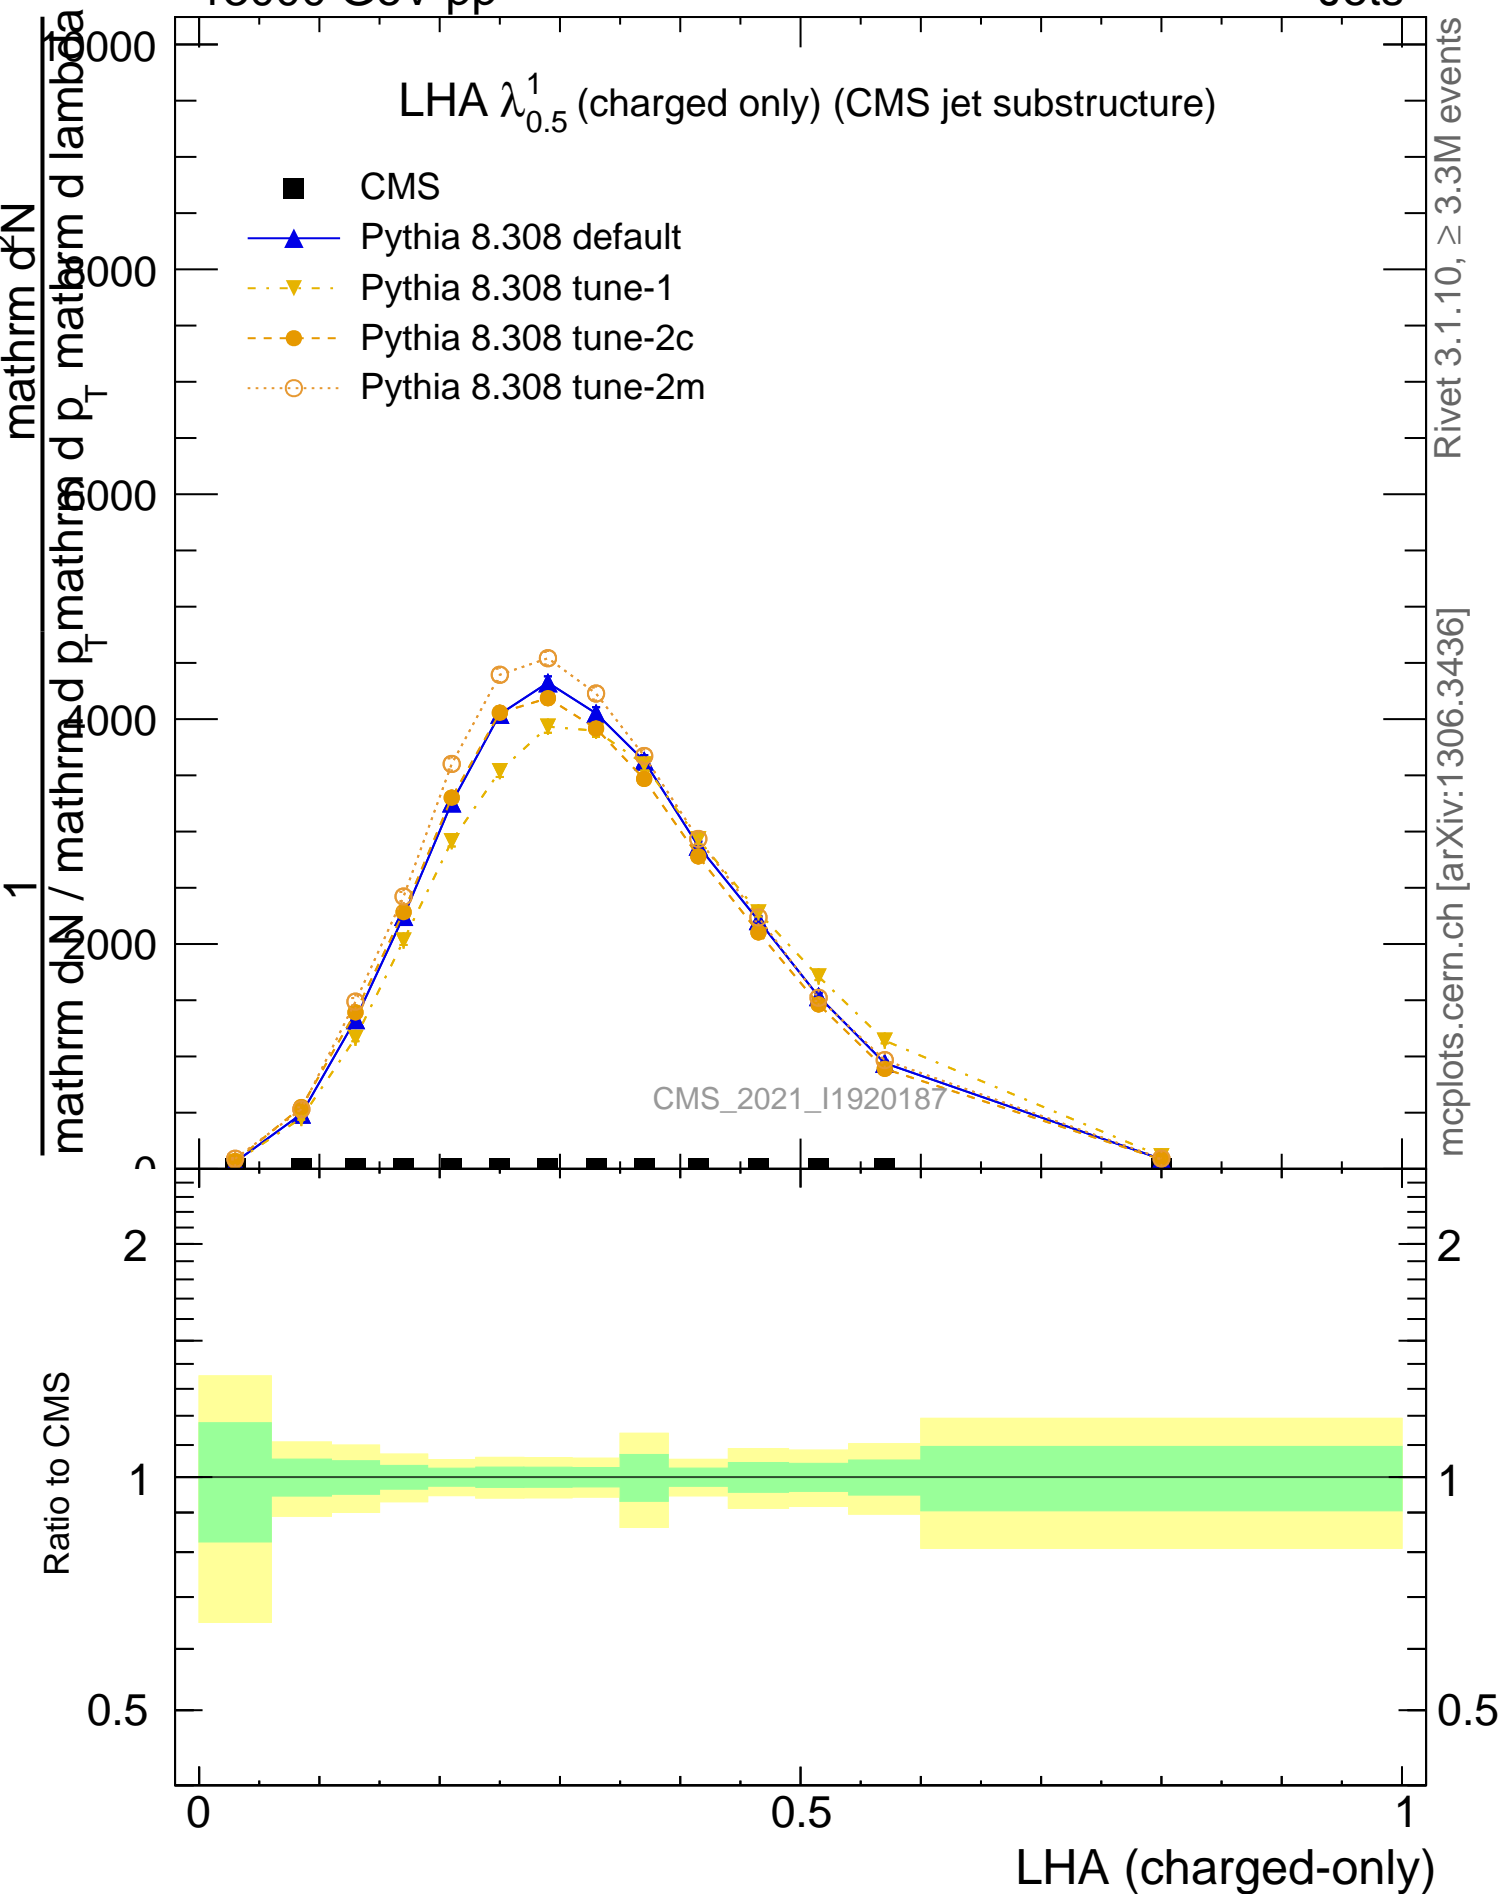

LHA $\lambda_{0.5}^1$ (charged only) (CMS jet substructure)

- CMS
- ▲ Pythia 8.308 default
- ▼ Pythia 8.308 tune-1
- Pythia 8.308 tune-2c
- Pythia 8.308 tune-2m

mcplots.cern.ch [arXiv:1306.3436]

CMS_2021_I1920187

Rivet 3.1.10, ≥ 3.3M events