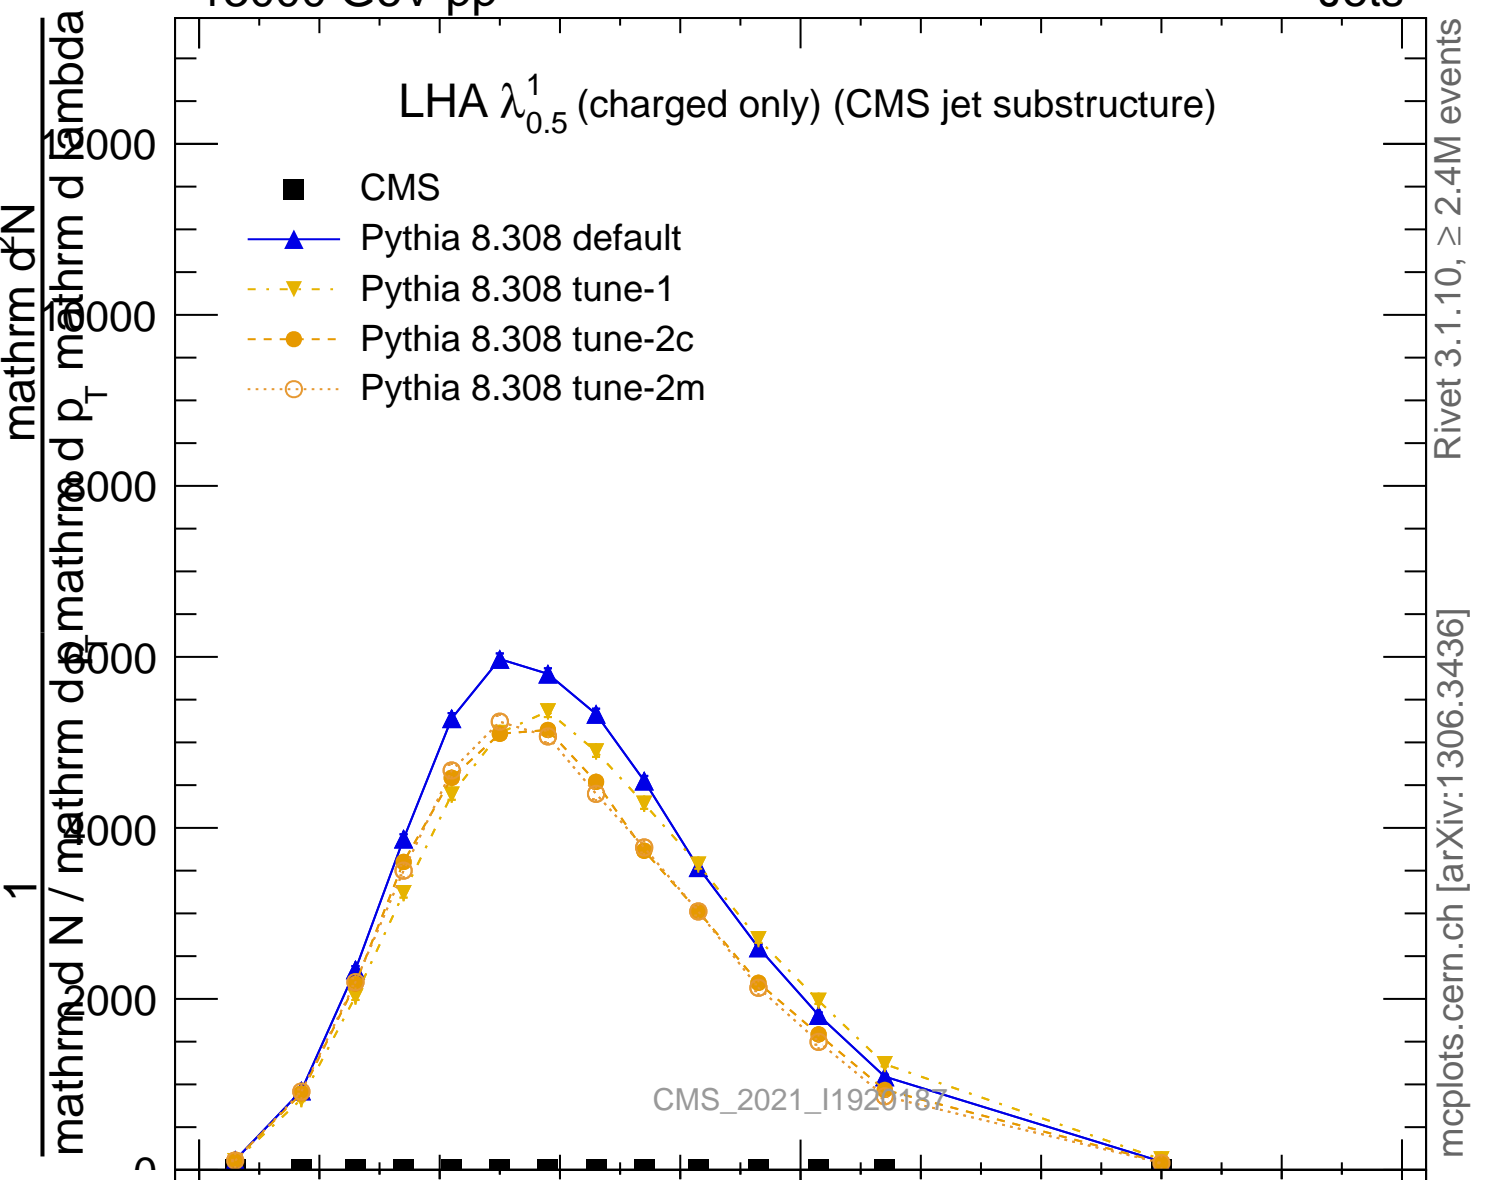

LHA $\lambda_{0.5}^1$ (charged only) (CMS jet substructure)

- CMS
- ▲ Pythia 8.308 default
- ▼ Pythia 8.308 tune-1
- Pythia 8.308 tune-2c
- Pythia 8.308 tune-2m

CMS_2021_I1920187

mcplots.cern.ch [arXiv:1306.3436]

Rivet 3.1.10, ≥ 2.4M events