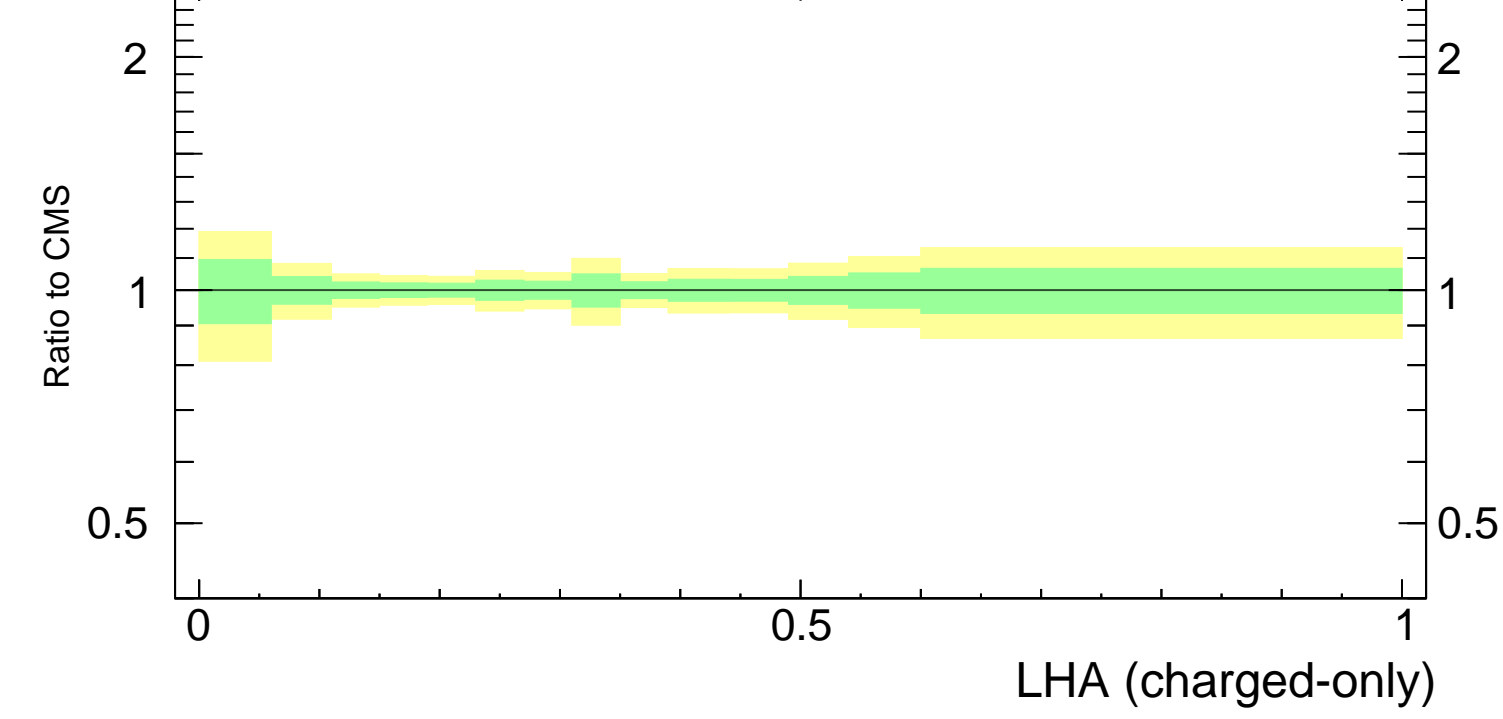

LHA $\lambda_{0.5}^1$ (charged only) (CMS jet substructure)

- CMS
- ▲ Pythia 8.308 default
- ▼ Pythia 8.308 tune-1
- Pythia 8.308 tune-2c
- Pythia 8.308 tune-2m

CMS_2021_I1920187

mcplots.cern.ch [arXiv:1306.3436]