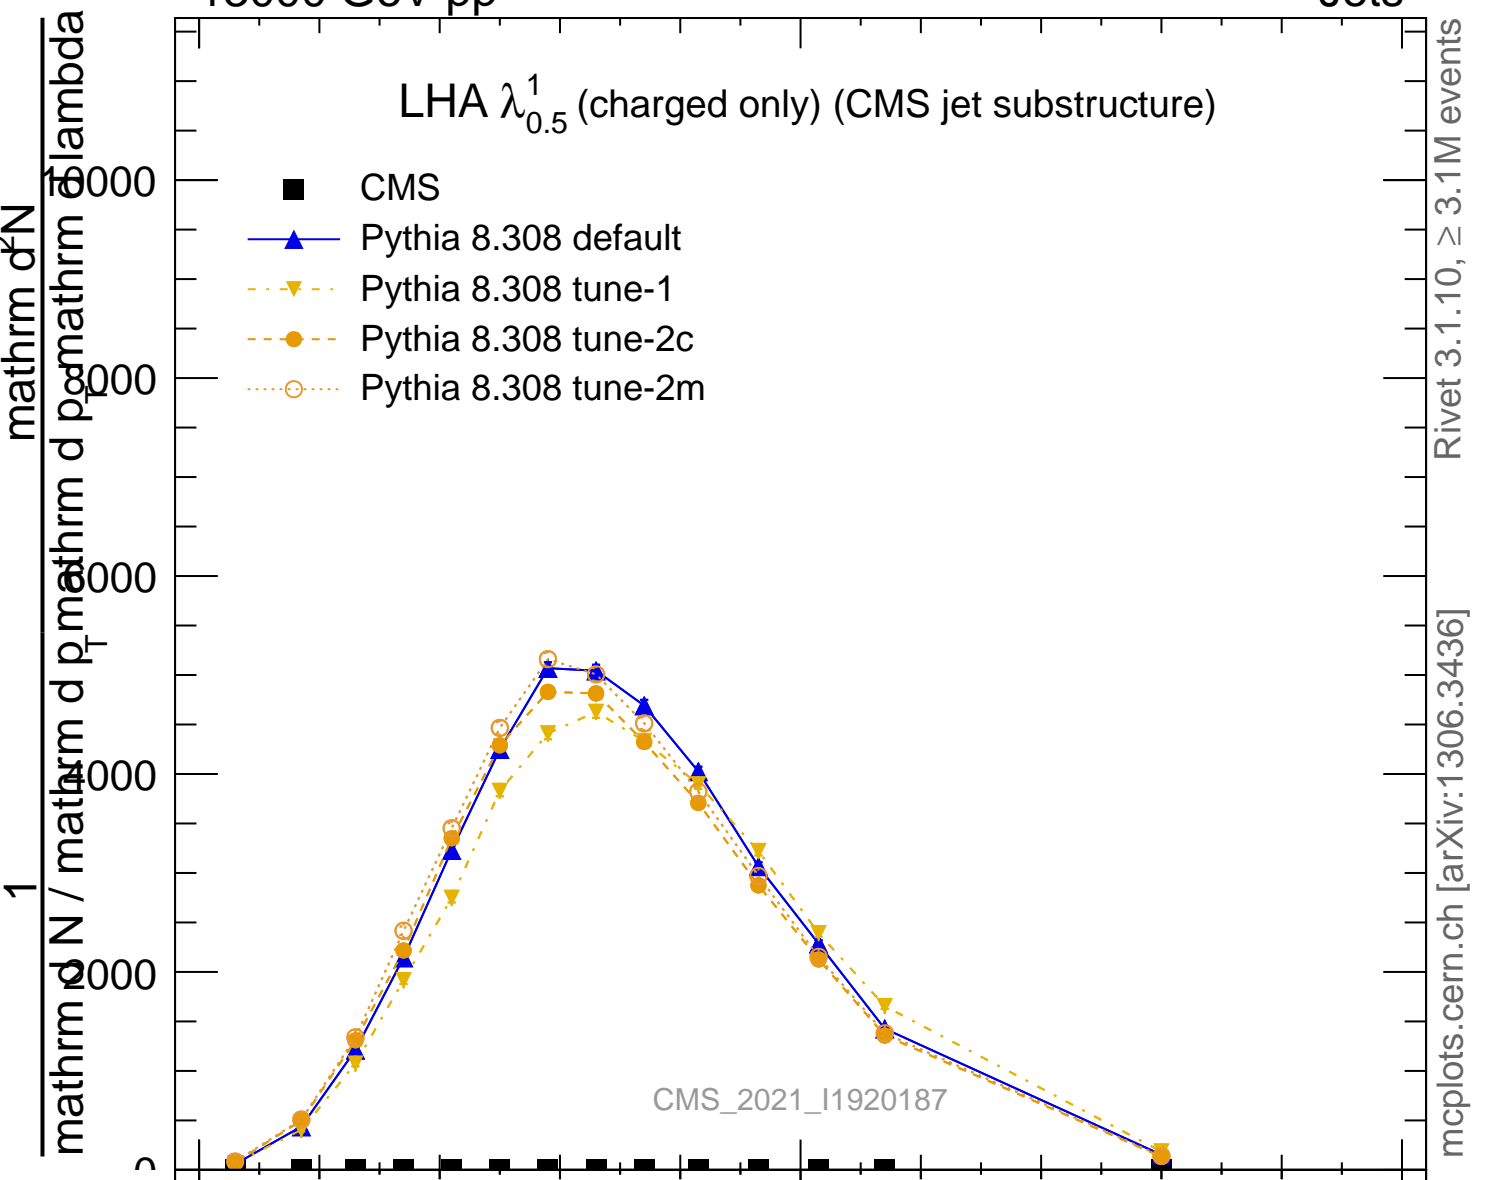

LHA  $\lambda_{0.5}^1$  (charged only) (CMS jet substructure)

- CMS
- ▲ Pythia 8.308 default
- ▼ Pythia 8.308 tune-1
- Pythia 8.308 tune-2c
- Pythia 8.308 tune-2m

Rivet 3.1.10,  $\geq 3.1M$  events  
mcplots.cern.ch [arXiv:1306.3436]