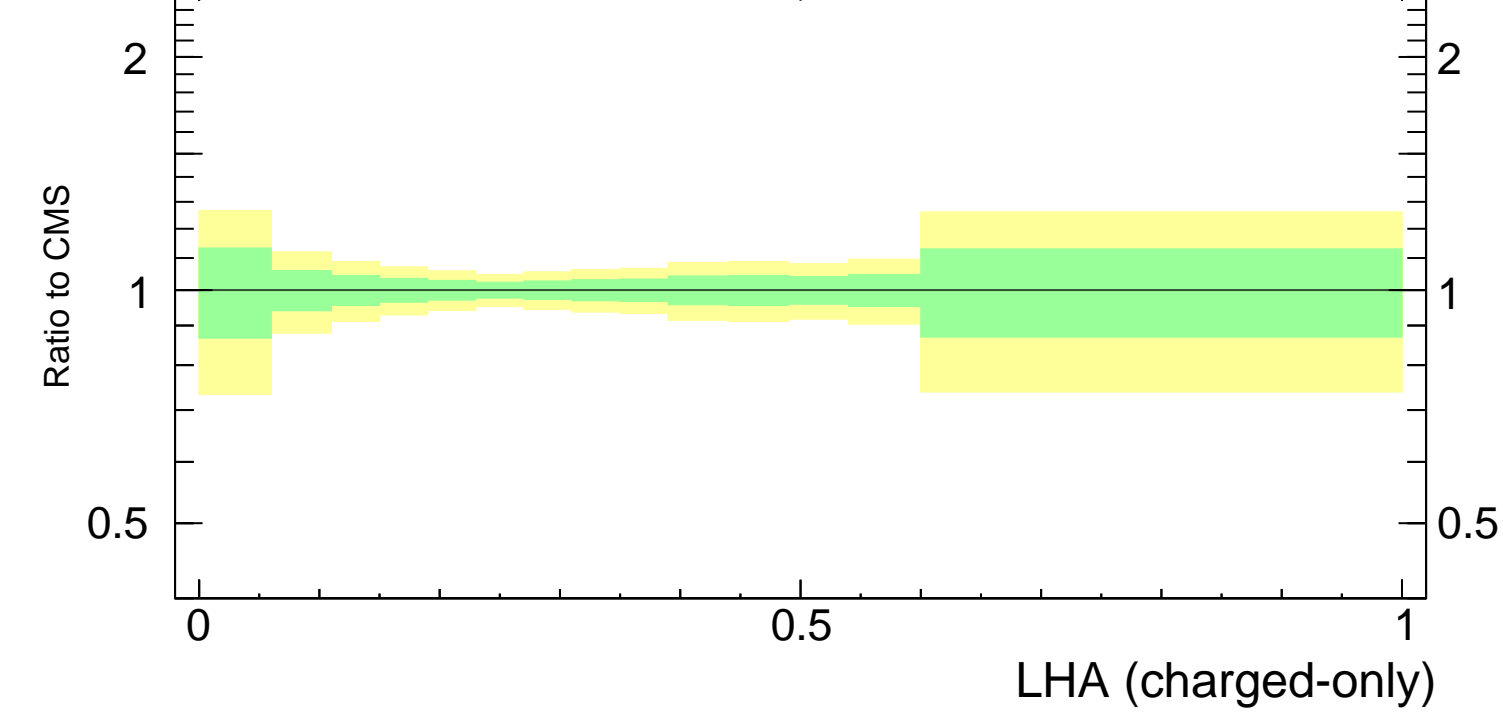

LHA  $\lambda_{0.5}^1$  (charged only) (CMS jet substructure)

- CMS
- ▲ Pythia 8.308 default
- ▼ Pythia 8.308 tune-1
- Pythia 8.308 tune-2c
- Pythia 8.308 tune-2m

Rivet 3.1.10,  $\geq 3.1M$  events  
mcplots.cern.ch [arXiv:1306.3436]