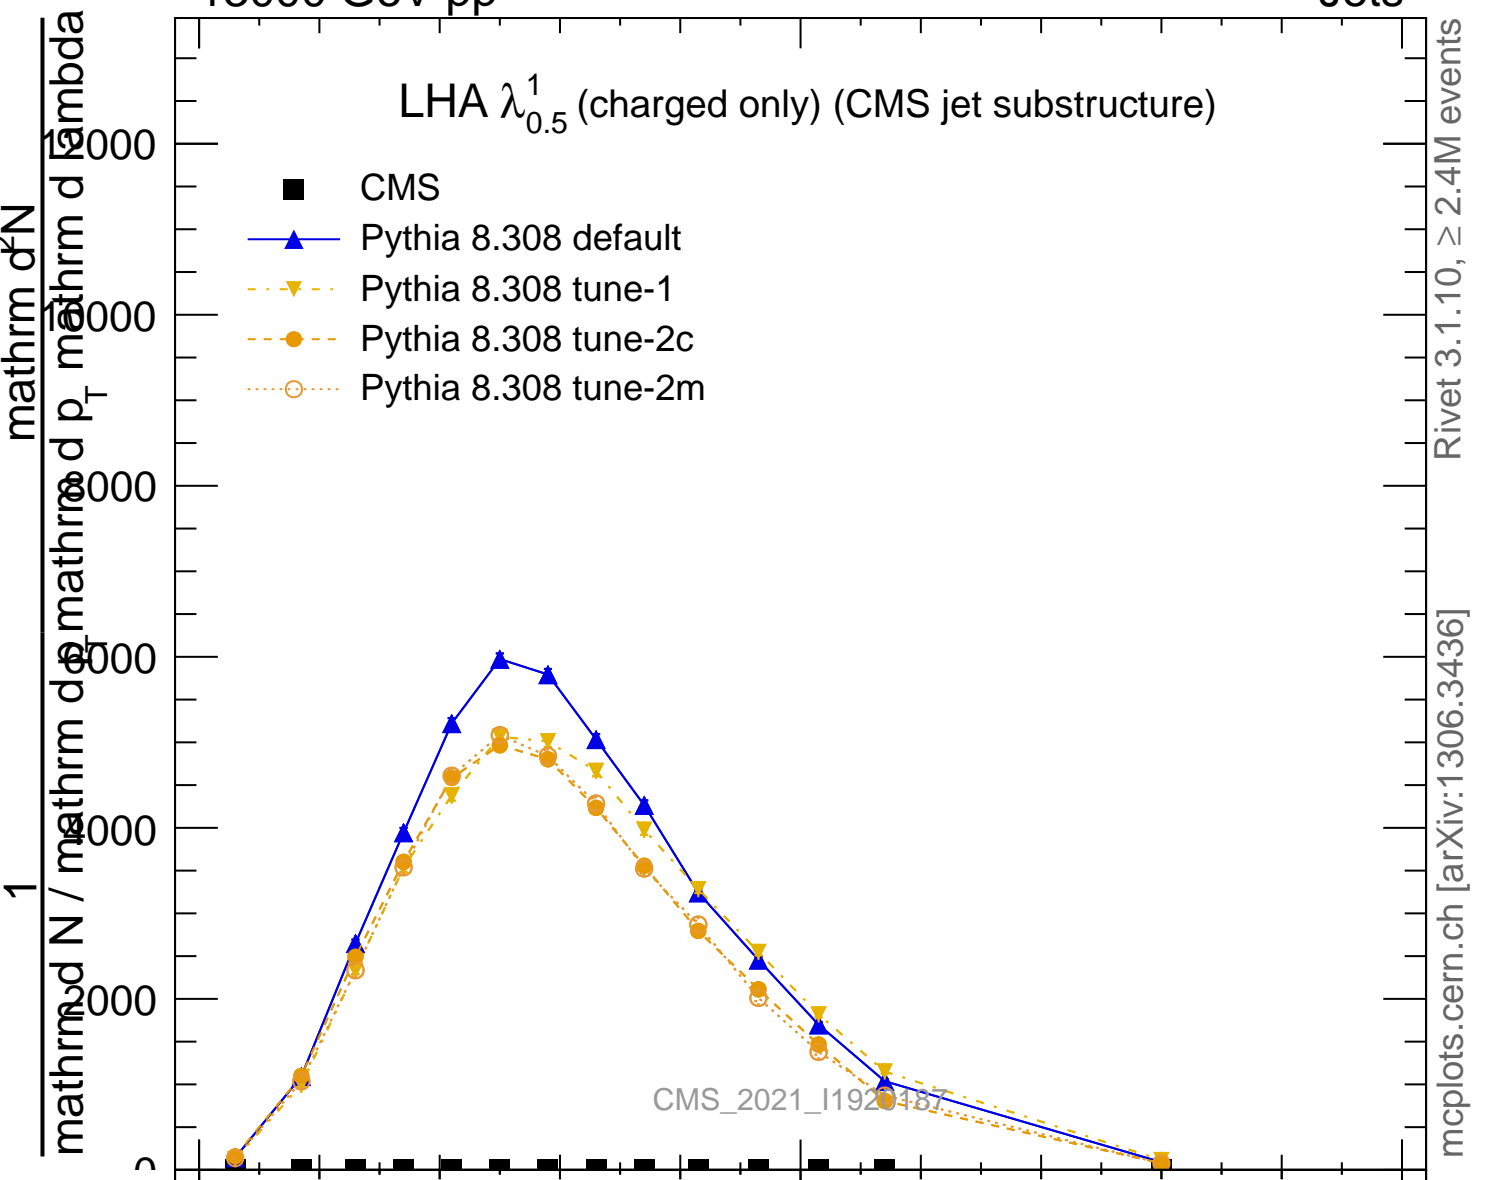

LHA $\lambda_{0.5}^1$ (charged only) (CMS jet substructure)

- CMS
- ▲ Pythia 8.308 default
- ▼ Pythia 8.308 tune-1
- Pythia 8.308 tune-2c
- Pythia 8.308 tune-2m

Rivet 3.1.10, ≥ 2.4M events
mcplots.cern.ch [arXiv:1306.3436]