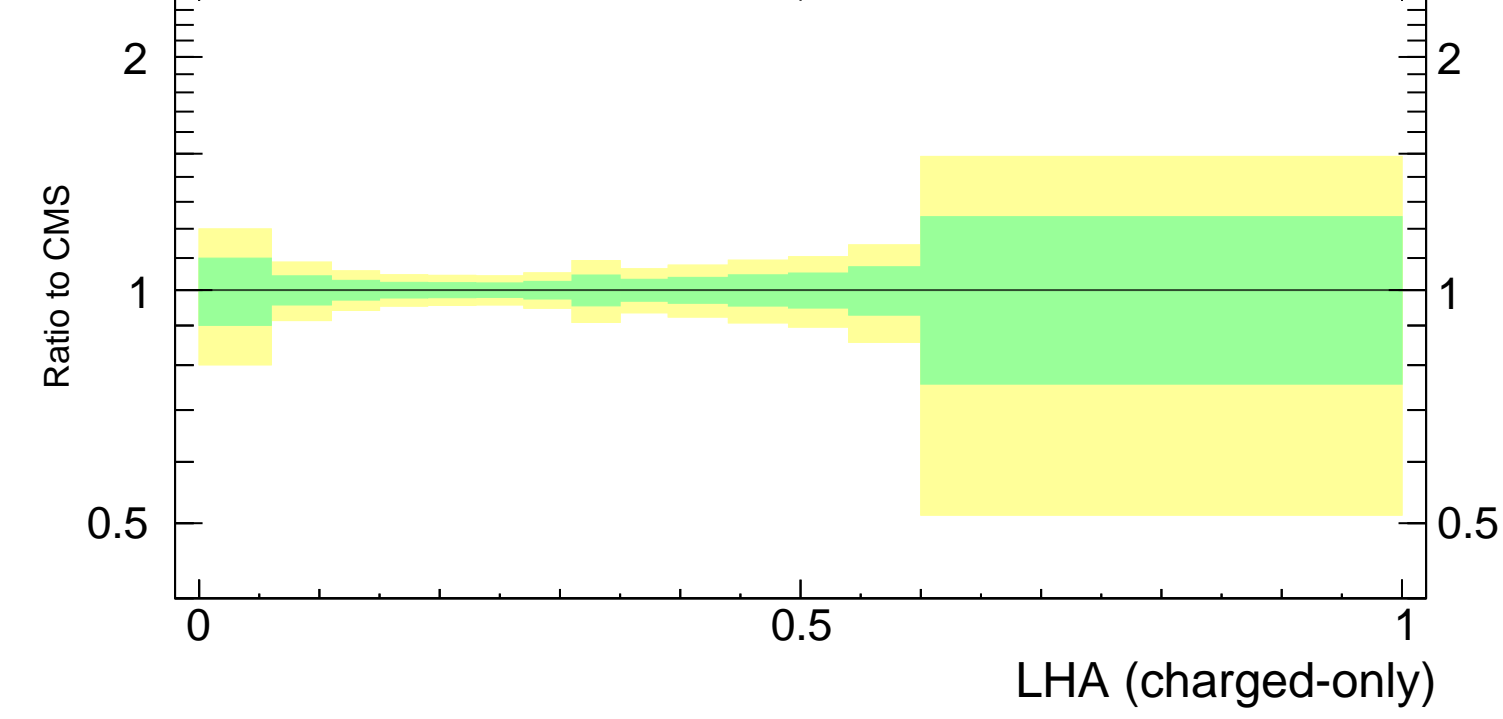

LHA $\lambda_{0.5}^1$ (charged only) (CMS jet substructure)

- CMS
- ▲ Pythia 8.308 default
- ▼ Pythia 8.308 tune-1
- Pythia 8.308 tune-2c
- Pythia 8.308 tune-2m

Rivet 3.1.10, ≥ 2.4M events
mcplots.cern.ch [arXiv:1306.3436]