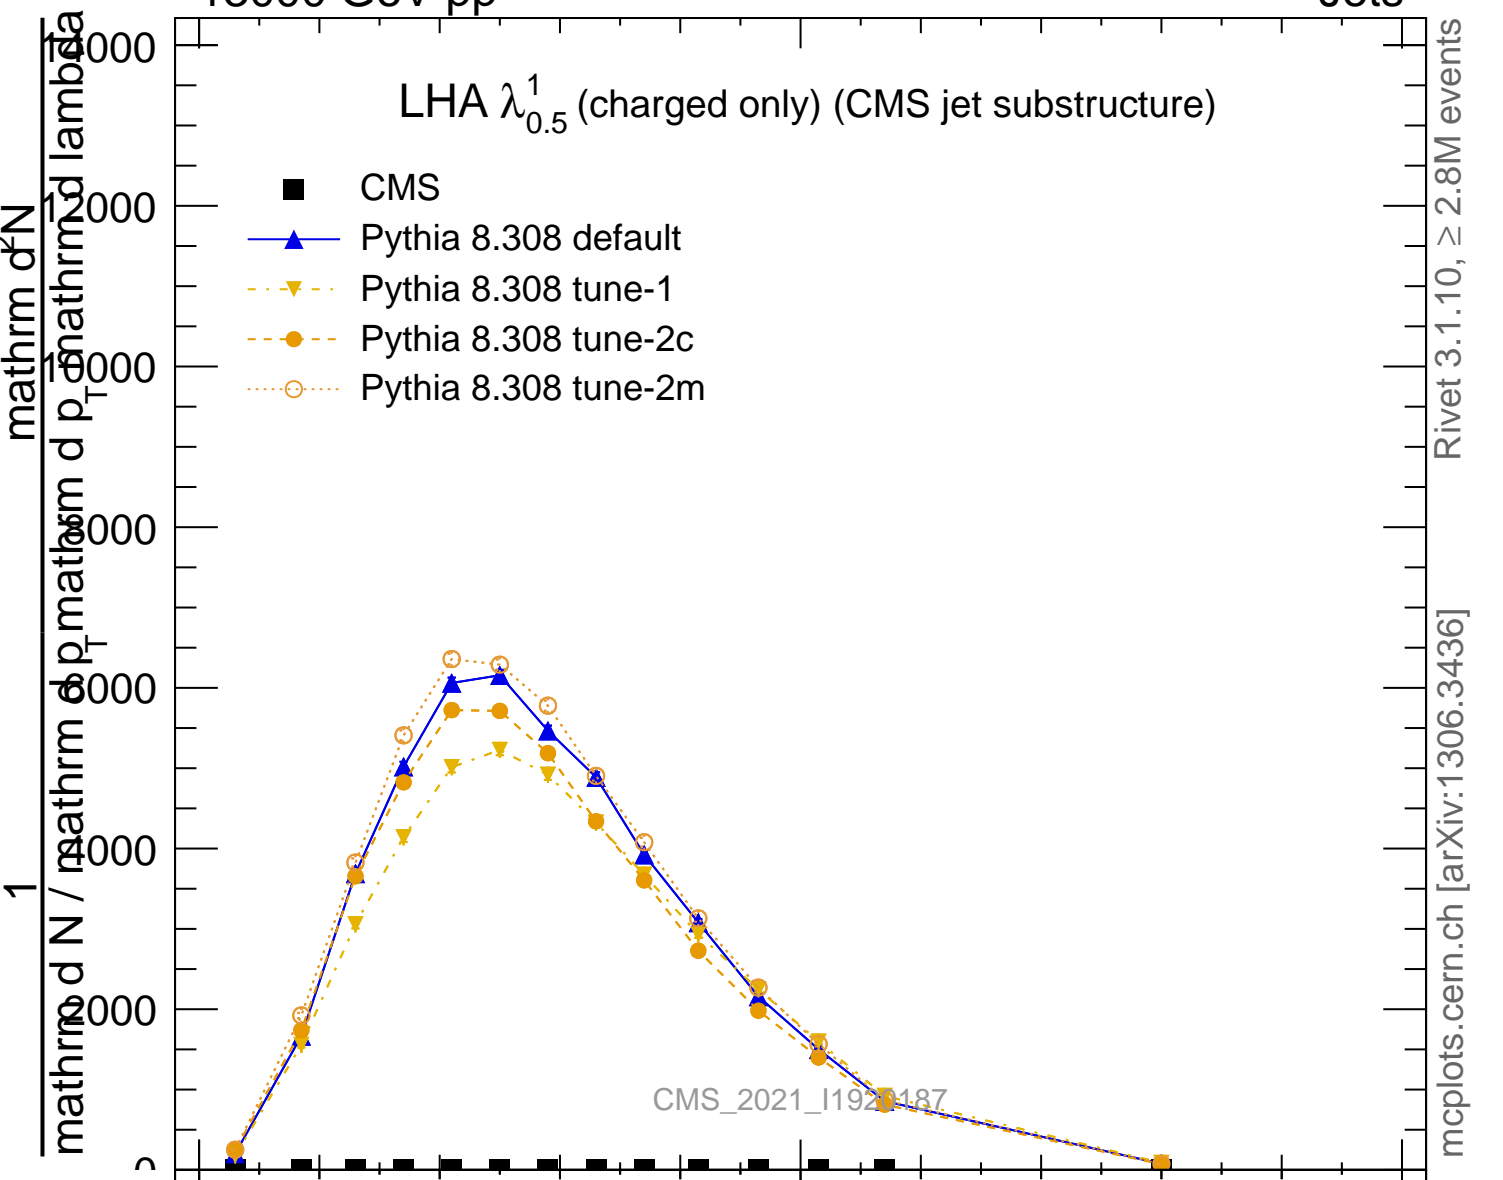

LHA  $\lambda_{0.5}^1$  (charged only) (CMS jet substructure)

- CMS
- ▲ Pythia 8.308 default
- ▼ Pythia 8.308 tune-1
- Pythia 8.308 tune-2c
- Pythia 8.308 tune-2m

Ratio to CMS

0.5

1

2

0

0.5

1

LHA (charged-only)

mcplots.cern.ch [arXiv:1306.3436]

Rivet 3.1.10, ≥ 2.8M events