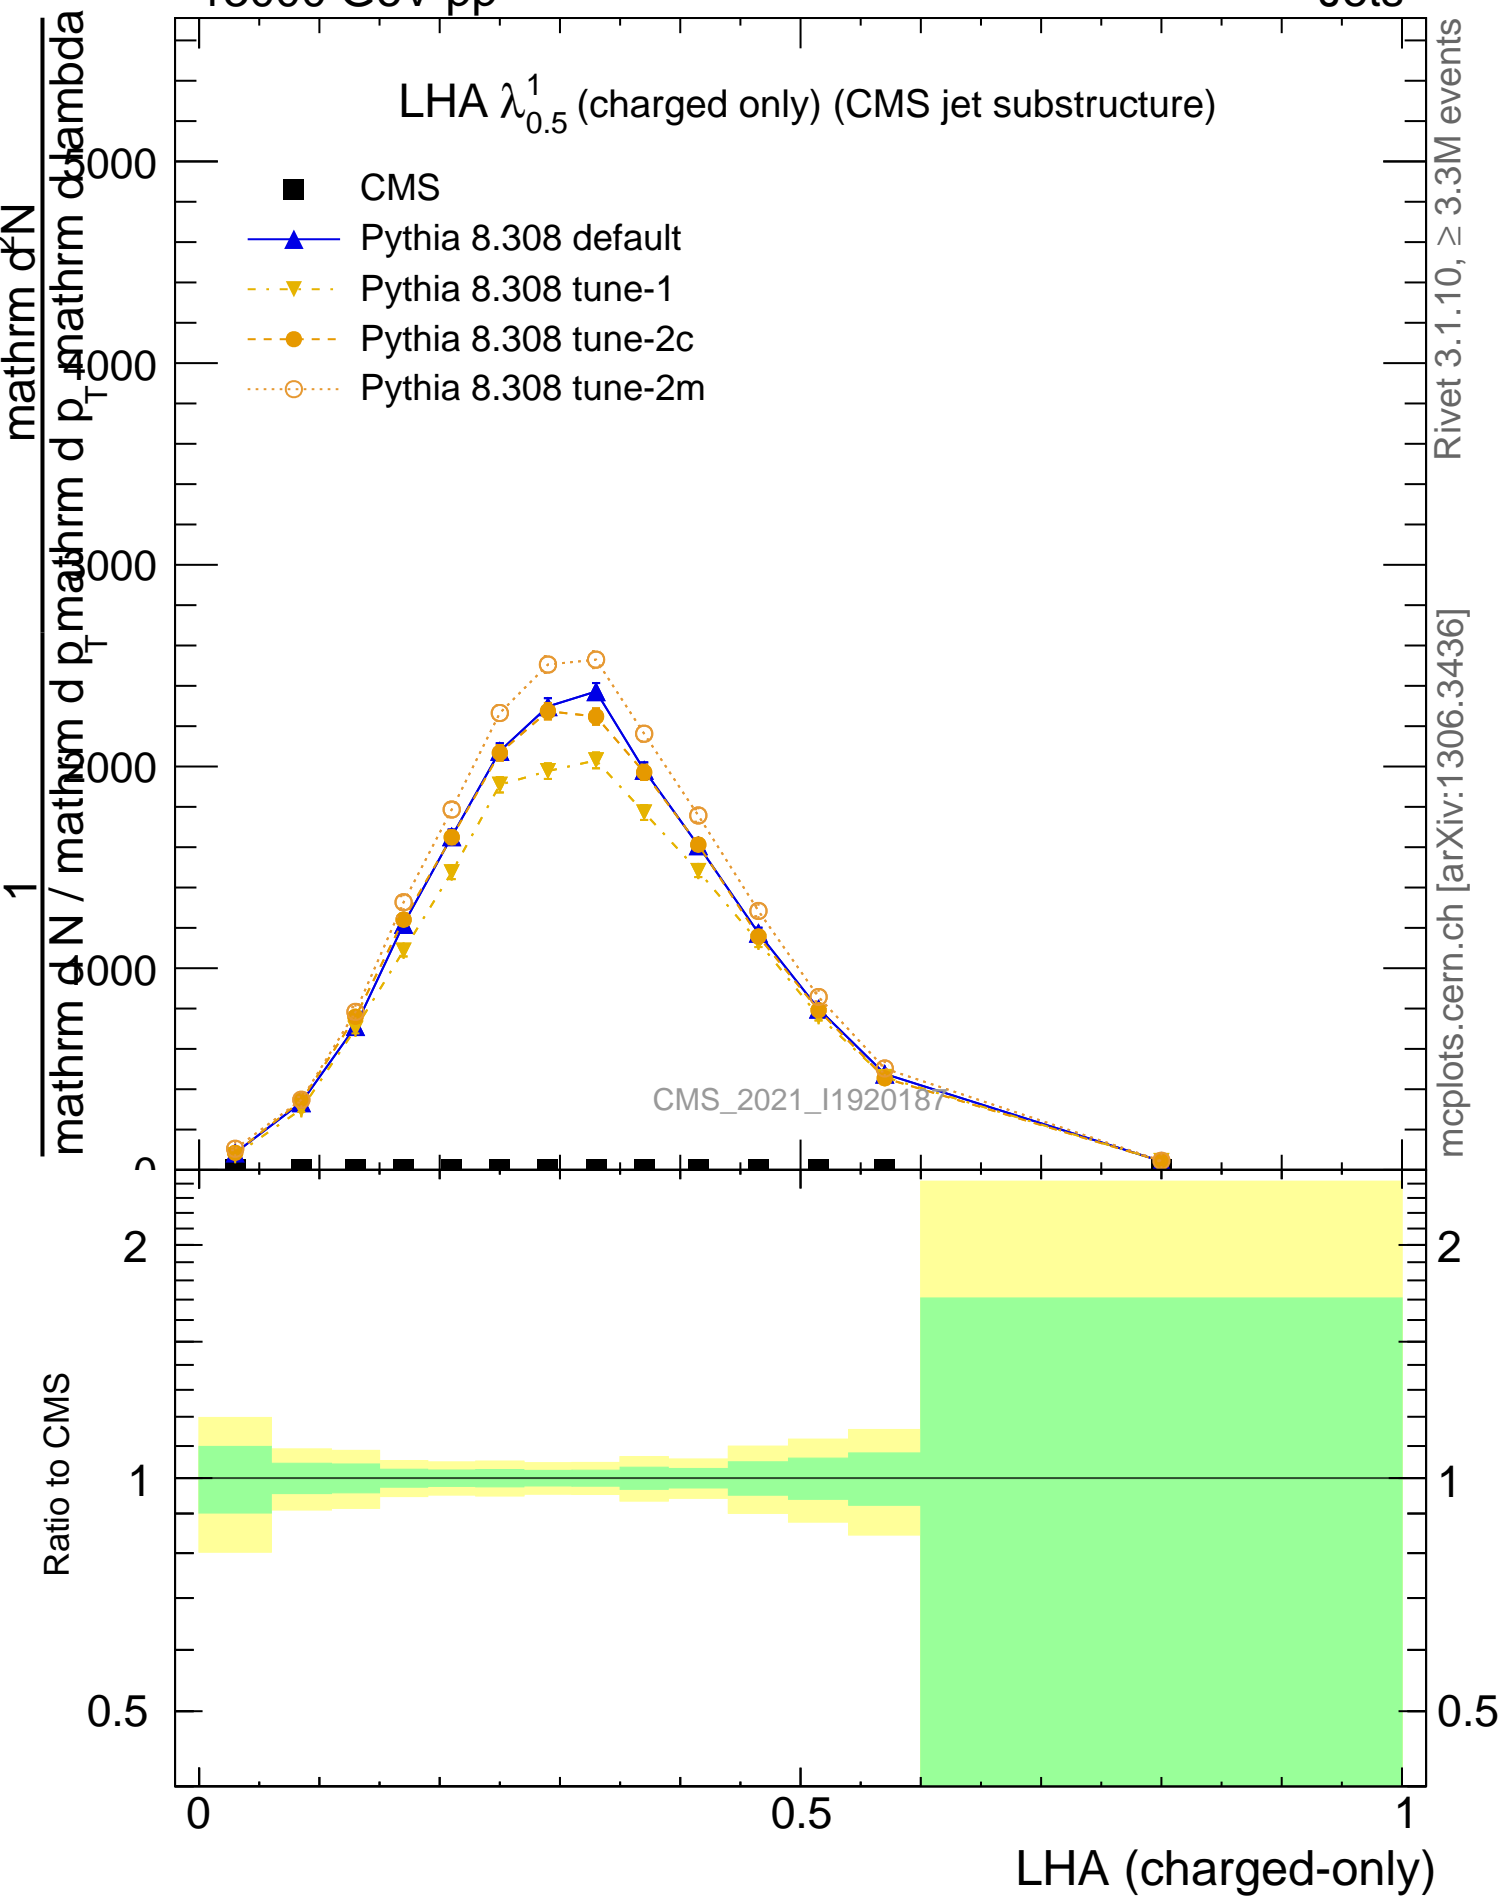

LHA $\lambda_{0.5}^1$ (charged only) (CMS jet substructure)

- CMS
- ▲ Pythia 8.308 default
- ▼ Pythia 8.308 tune-1
- Pythia 8.308 tune-2c
- Pythia 8.308 tune-2m

Rivet 3.1.10, $\geq 3.3M$ events
mcplots.cern.ch [arXiv:1306.3436]