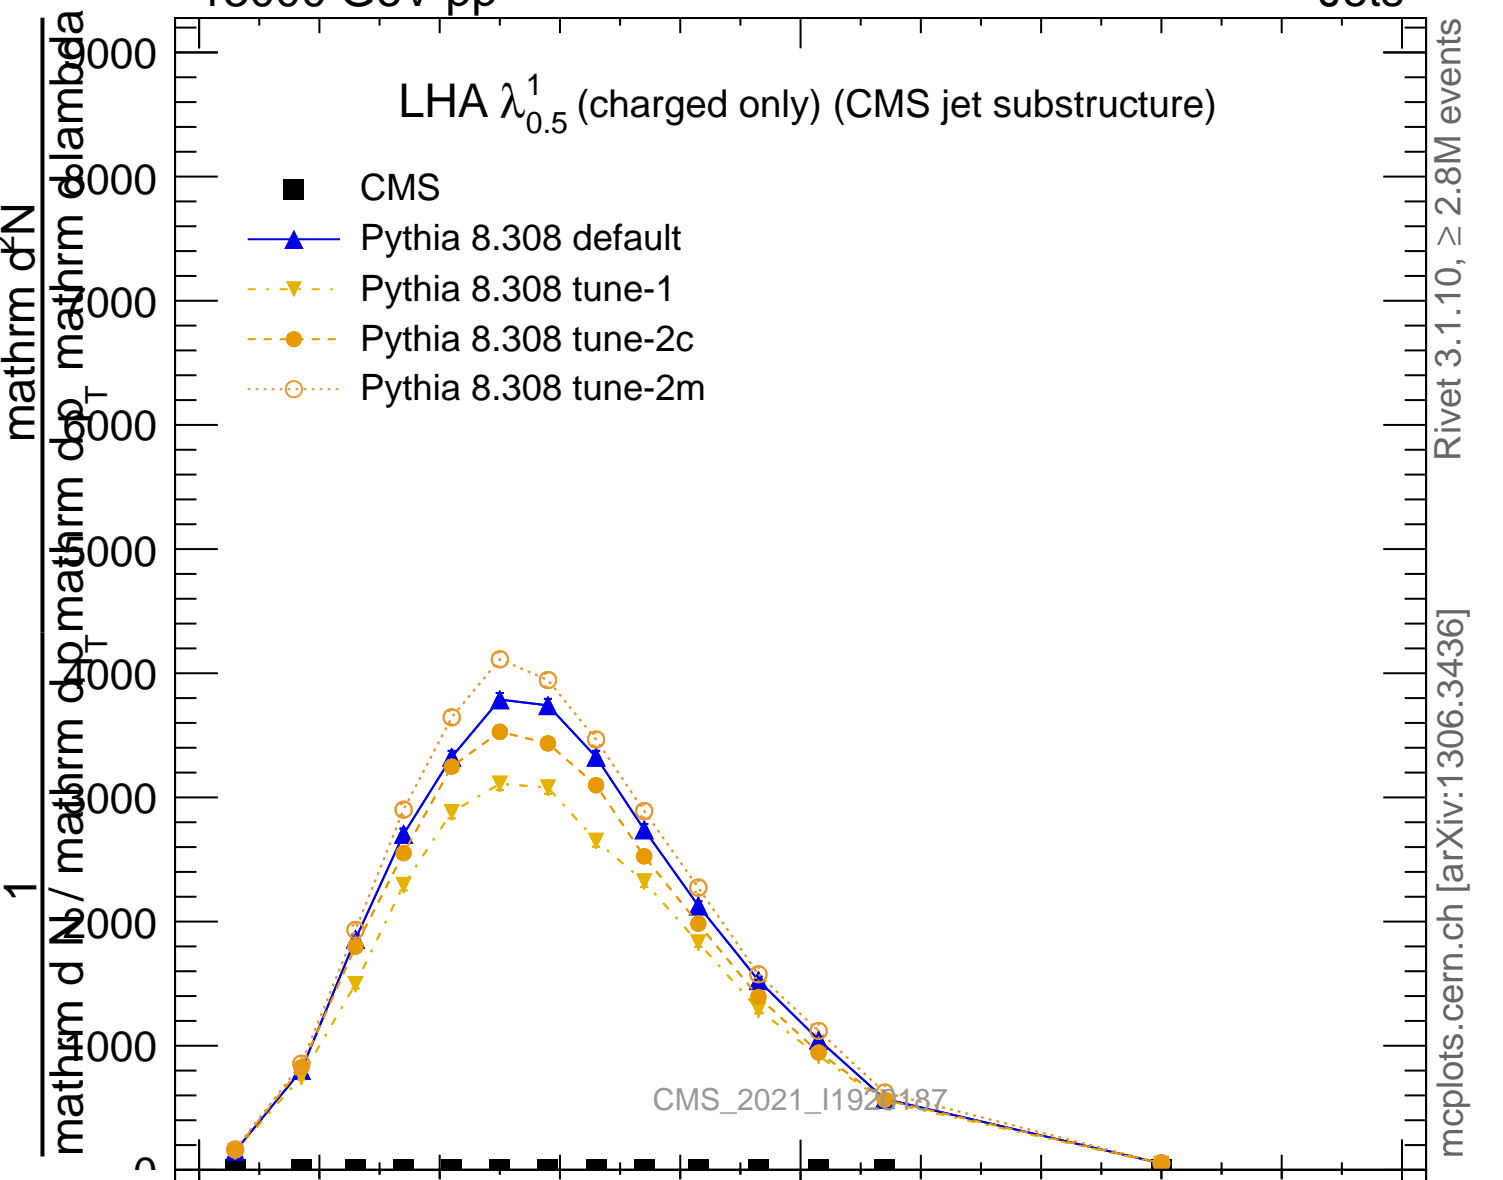

LHA  $\lambda_{0.5}^1$  (charged only) (CMS jet substructure)

- CMS
- ▲ Pythia 8.308 default
- ▼ Pythia 8.308 tune-1
- Pythia 8.308 tune-2c
- Pythia 8.308 tune-2m

CMS\_2021\_I1926487

Rivet 3.1.10, ≥ 2.8M events  
mcplots.cern.ch [arXiv:1306.3436]