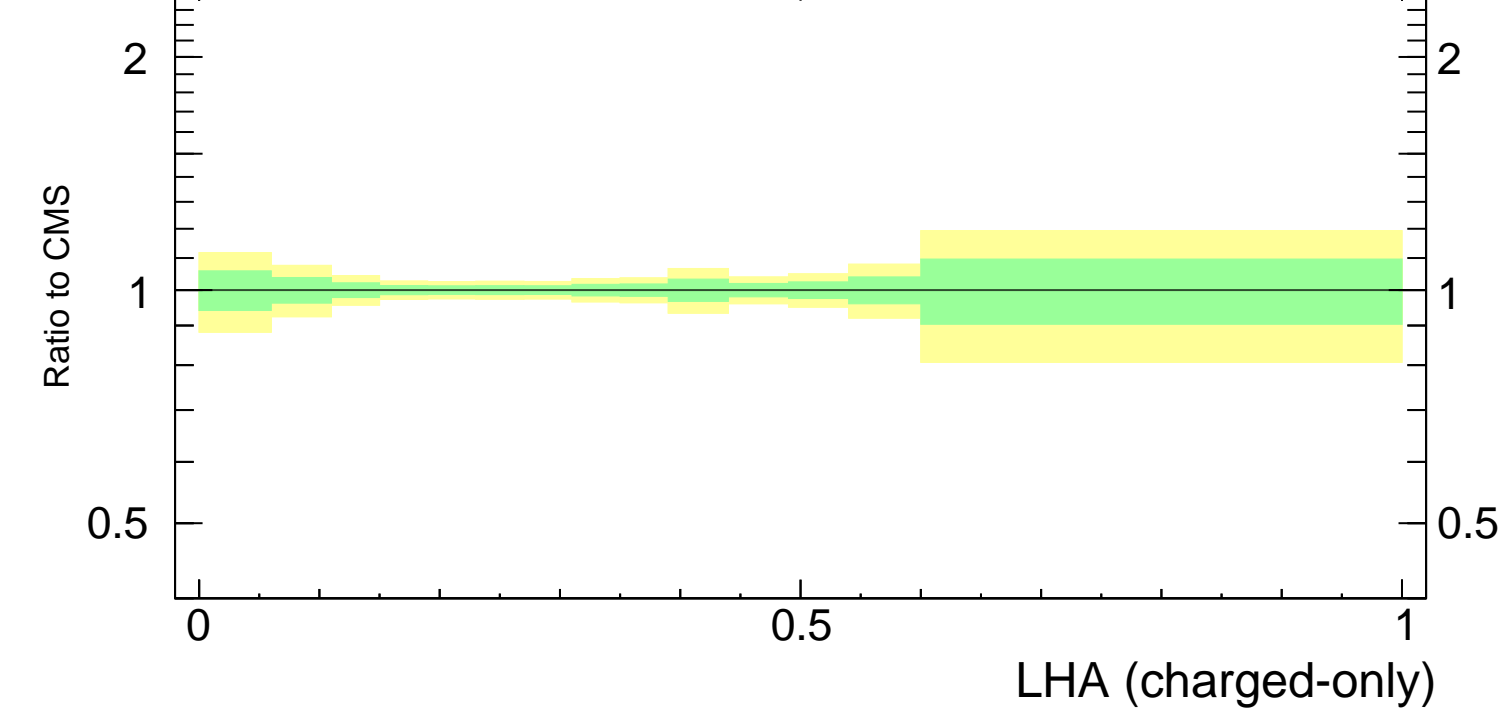

LHA  $\lambda_{0.5}^1$  (charged only) (CMS jet substructure)

- CMS
- ▲ Pythia 8.308 default
- ▼ Pythia 8.308 tune-1
- Pythia 8.308 tune-2c
- Pythia 8.308 tune-2m

CMS\_2021\_I1926487

Rivet 3.1.10, ≥ 2.8M events  
mcplots.cern.ch [arXiv:1306.3436]