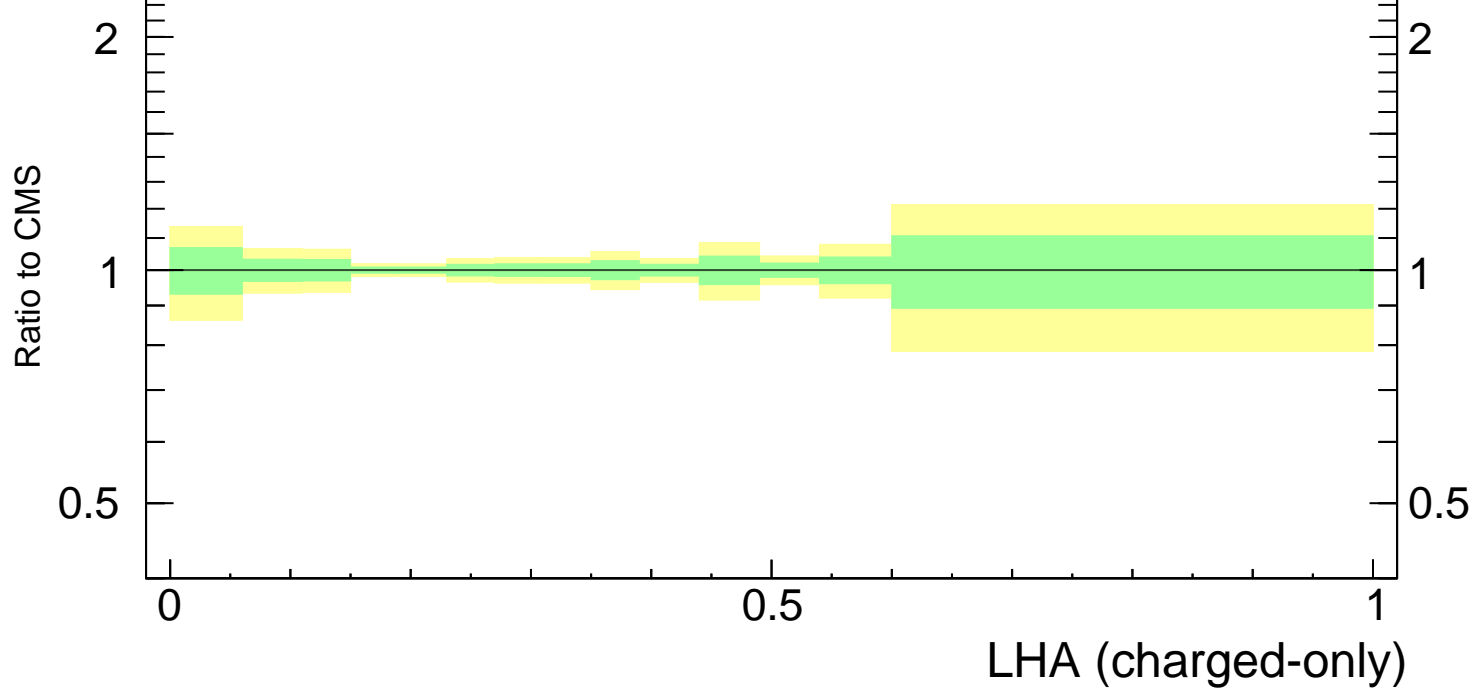

LHA $\lambda_{0.5}^1$ (charged only) (CMS jet substructure)

- CMS
- ▲ Pythia 8.308 default
- ▼ Pythia 8.308 tune-1
- Pythia 8.308 tune-2c
- Pythia 8.308 tune-2m

Rivet 3.1.10, ≥ 3.1M events

mcplots.cern.ch [arXiv:1306.3436]