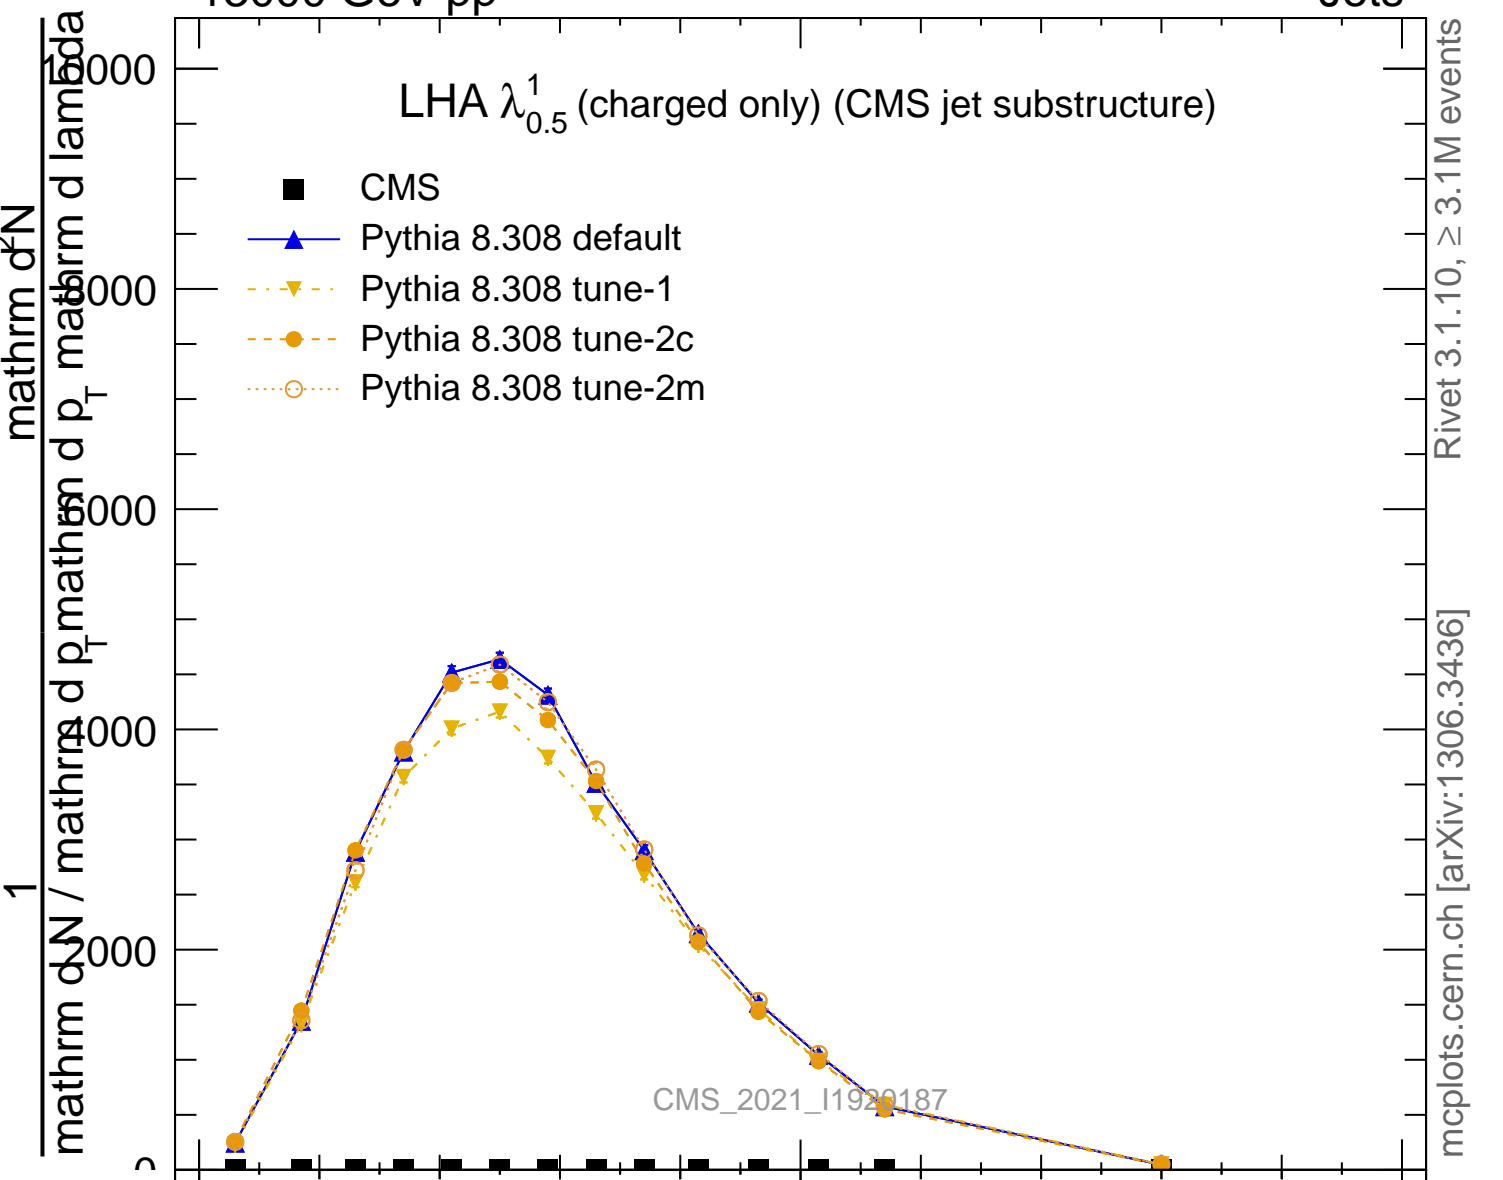

LHA $\lambda_{0.5}^1$ (charged only) (CMS jet substructure)

- CMS
- ▲ Pythia 8.308 default
- ▼ Pythia 8.308 tune-1
- Pythia 8.308 tune-2c
- Pythia 8.308 tune-2m

Rivet 3.1.10, ≥ 3.1M events

mcplots.cern.ch [arXiv:1306.3436]