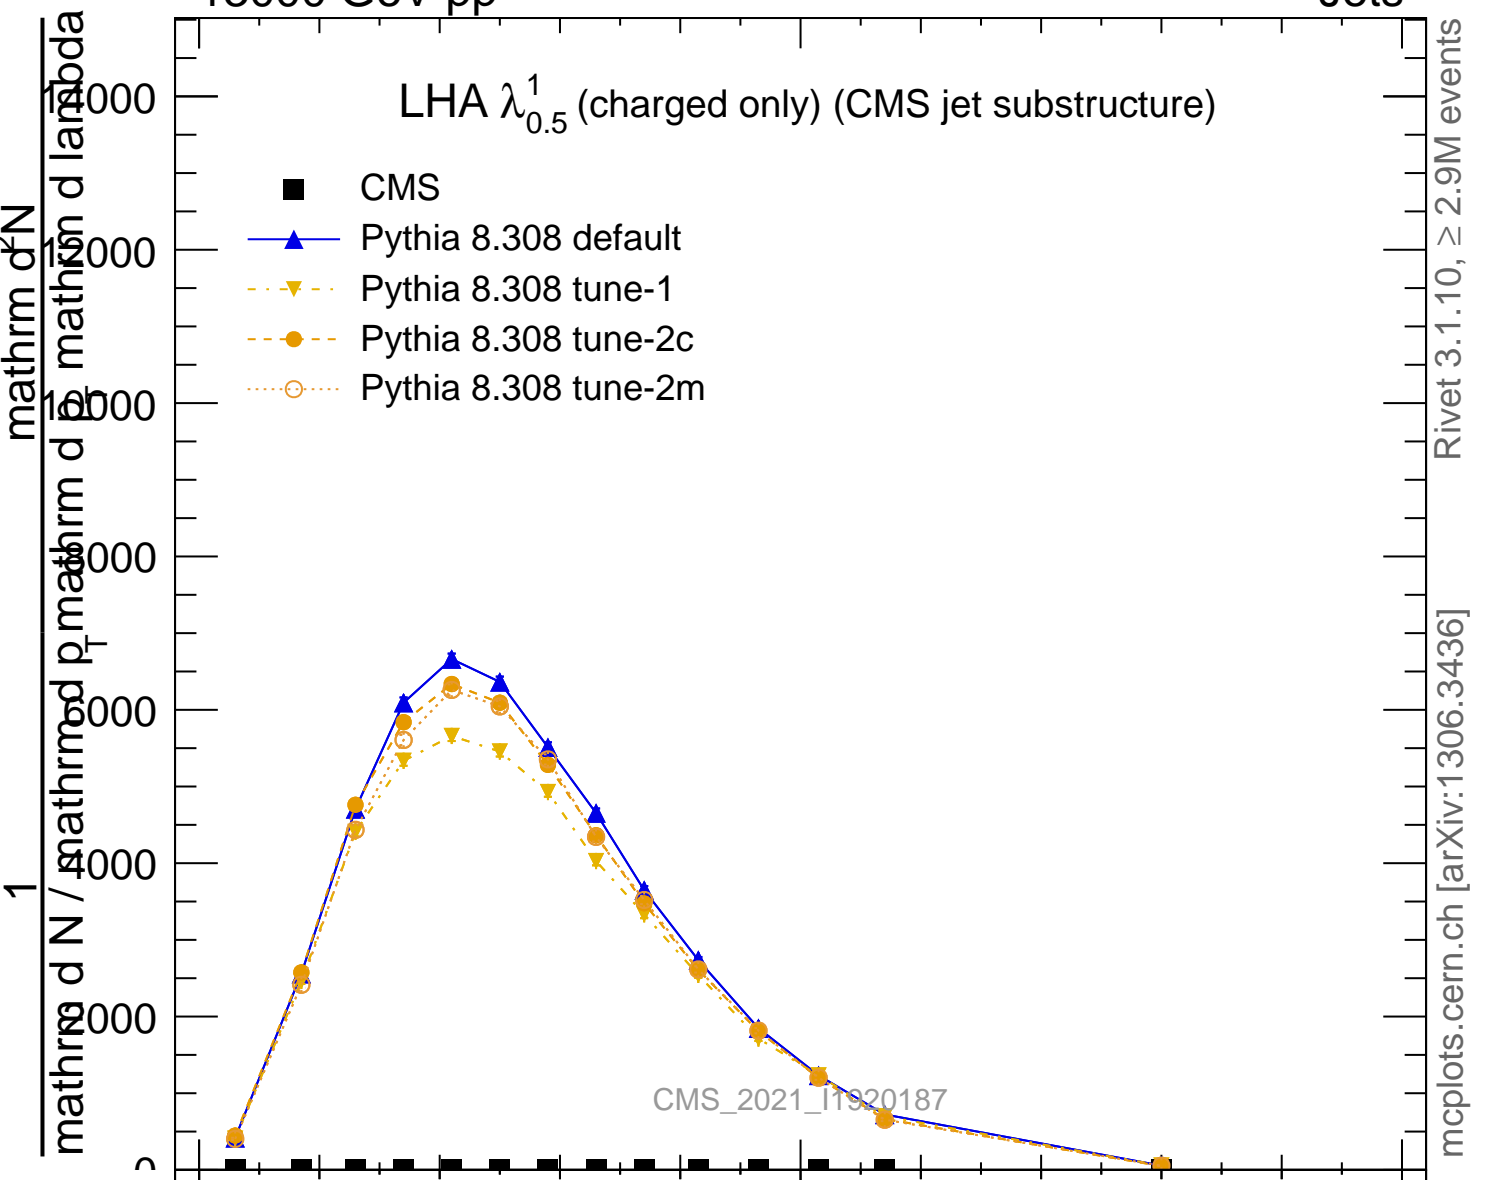

LHA  $\lambda_{0.5}^1$  (charged only) (CMS jet substructure)

- CMS
- ▲ Pythia 8.308 default
- ▼ Pythia 8.308 tune-1
- Pythia 8.308 tune-2c
- Pythia 8.308 tune-2m

Rivet 3.1.10, ≥ 2.9M events  
mcplots.cern.ch [arXiv:1306.3436]