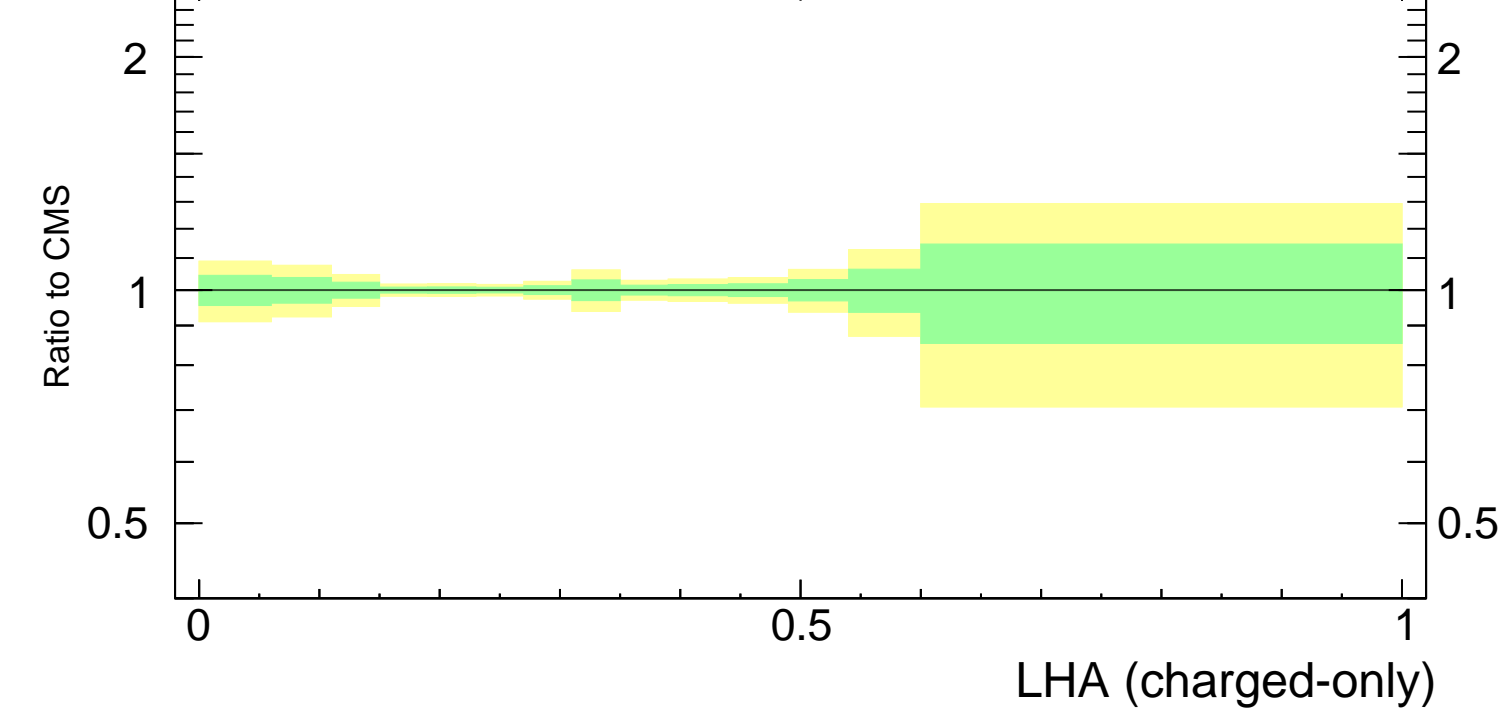

LHA  $\lambda_{0.5}^1$  (charged only) (CMS jet substructure)

- CMS
- ▲ Pythia 8.308 default
- ▼ Pythia 8.308 tune-1
- Pythia 8.308 tune-2c
- Pythia 8.308 tune-2m

Rivet 3.1.10, ≥ 2.9M events  
mcplots.cern.ch [arXiv:1306.3436]