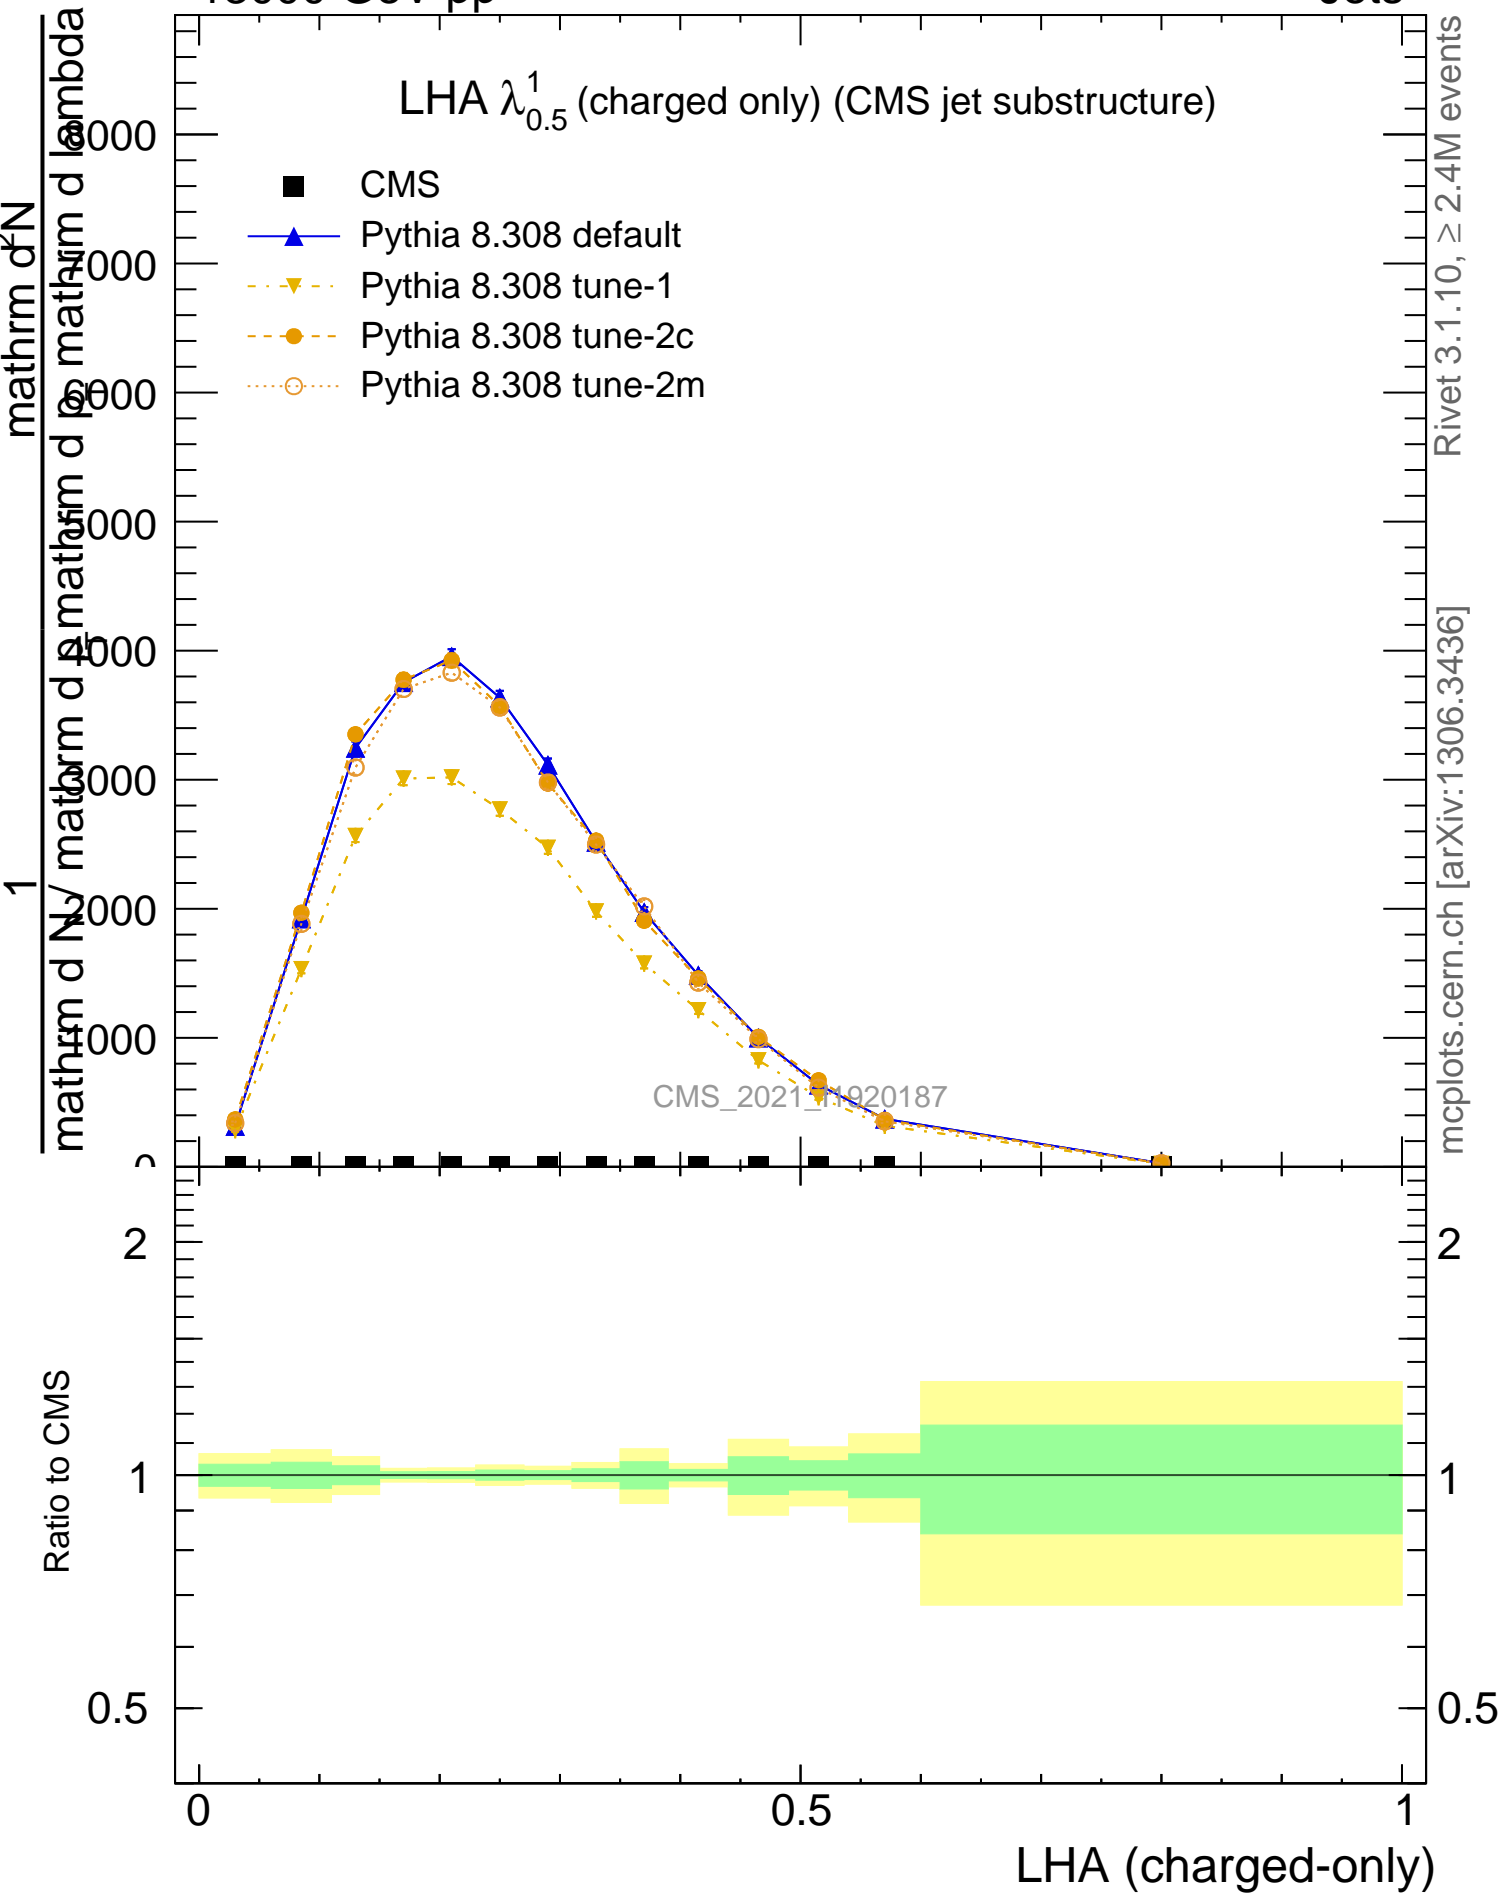

LHA $\lambda_{0.5}^1$ (charged only) (CMS jet substructure)

- CMS
- ▲ Pythia 8.308 default
- ▼ Pythia 8.308 tune-1
- Pythia 8.308 tune-2c
- Pythia 8.308 tune-2m

CMS_2021_1920187

mcplots.cern.ch [arXiv:1306.3436]

Rivet 3.1.10, $\geq 2.4M$ events