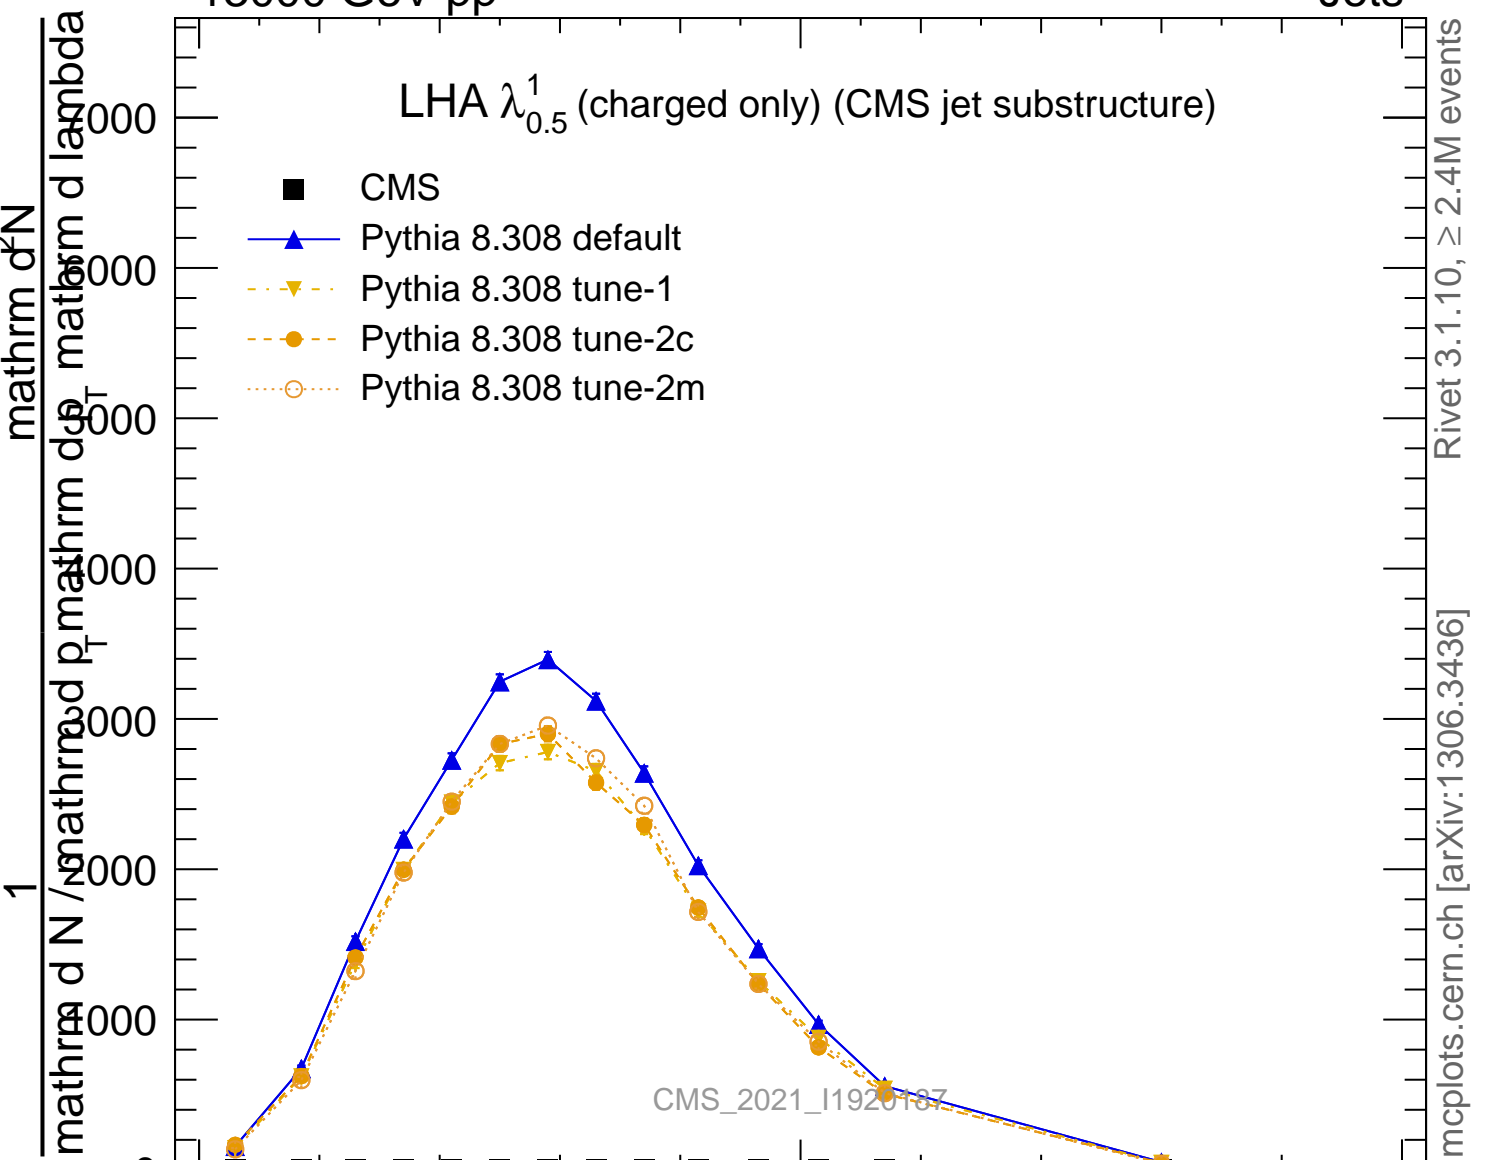

LHA $\lambda_{0.5}^1$ (charged only) (CMS jet substructure)

- CMS
- ▲ Pythia 8.308 default
- ▼ Pythia 8.308 tune-1
- Pythia 8.308 tune-2c
- Pythia 8.308 tune-2m

CMS_2021_I1920187

Rivet 3.1.10, ≥ 2.4M events
mcplots.cern.ch [arXiv:1306.3436]