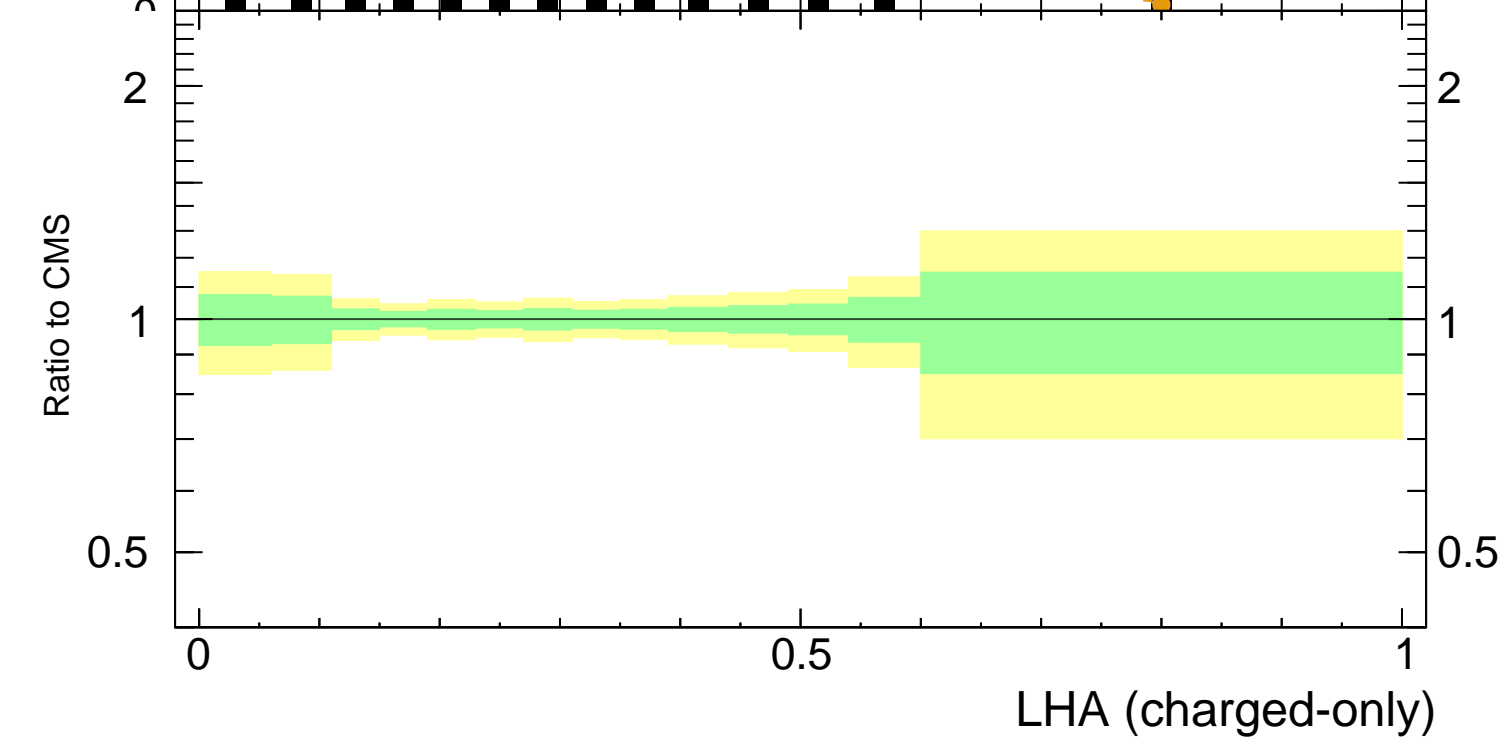

LHA $\lambda_{0.5}^1$ (charged only) (CMS jet substructure)

- CMS
- ▲ Pythia 8.308 default
- ▼ Pythia 8.308 tune-1
- Pythia 8.308 tune-2c
- Pythia 8.308 tune-2m

CMS_2021_I1920187

Rivet 3.1.10, ≥ 2.4M events
mcplots.cern.ch [arXiv:1306.3436]