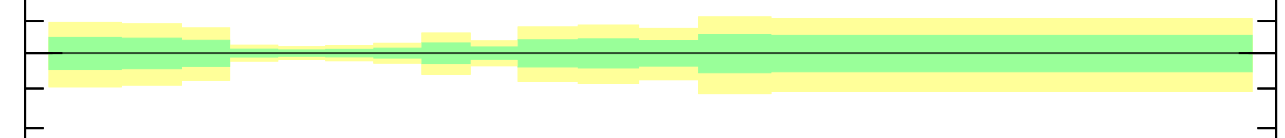

LHA $\lambda_{0.5}^1$ (charged only) (CMS jet substructure)

- CMS
- ▲ Pythia 8.308 default
- ▼ Pythia 8.308 tune-1
- Pythia 8.308 tune-2c
- Pythia 8.308 tune-2m

Ratio to CMS

0.5

Rivet 3.1.10, $\geq 2.9M$ events

mcplots.cern.ch [arXiv:1306.3436]

2

0.5

LHA (charged-only)