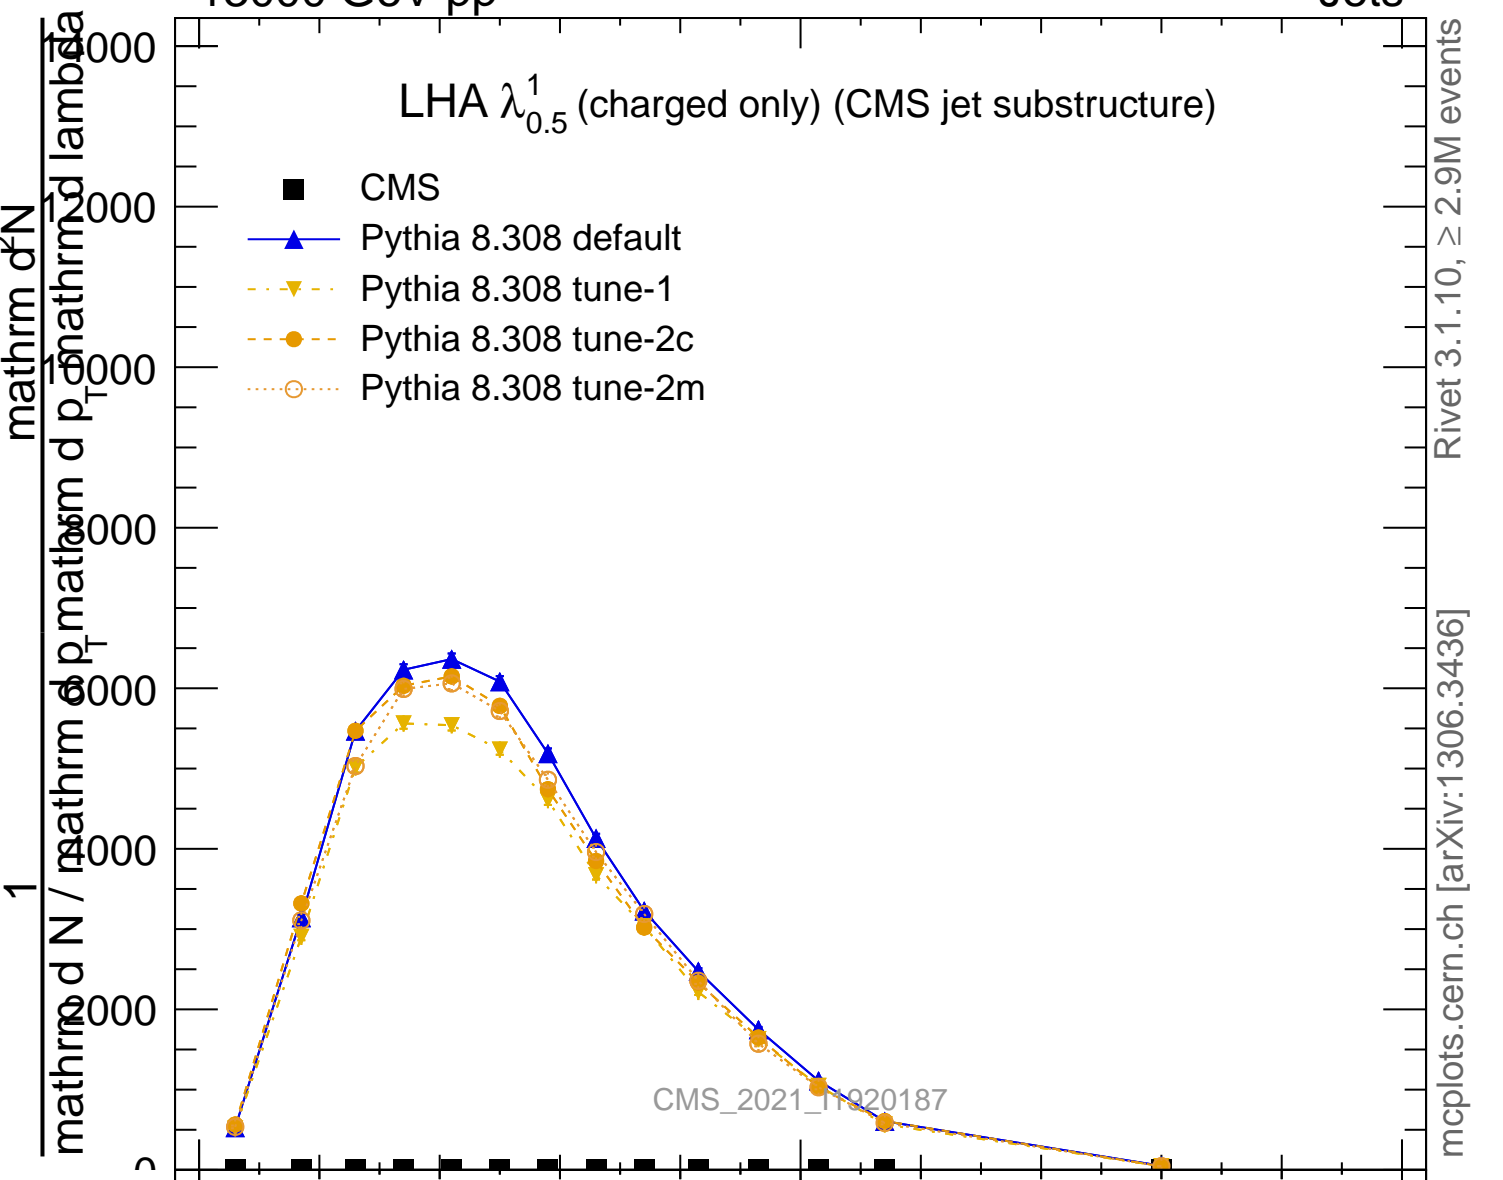

LHA $\lambda_{0.5}^1$ (charged only) (CMS jet substructure)

- CMS
- ▲ Pythia 8.308 default
- ▼ Pythia 8.308 tune-1
- Pythia 8.308 tune-2c
- Pythia 8.308 tune-2m

Ratio to CMS

0.5

Rivet 3.1.10, $\geq 2.9M$ events

mcplots.cern.ch [arXiv:1306.3436]

2

0.5

LHA (charged-only)