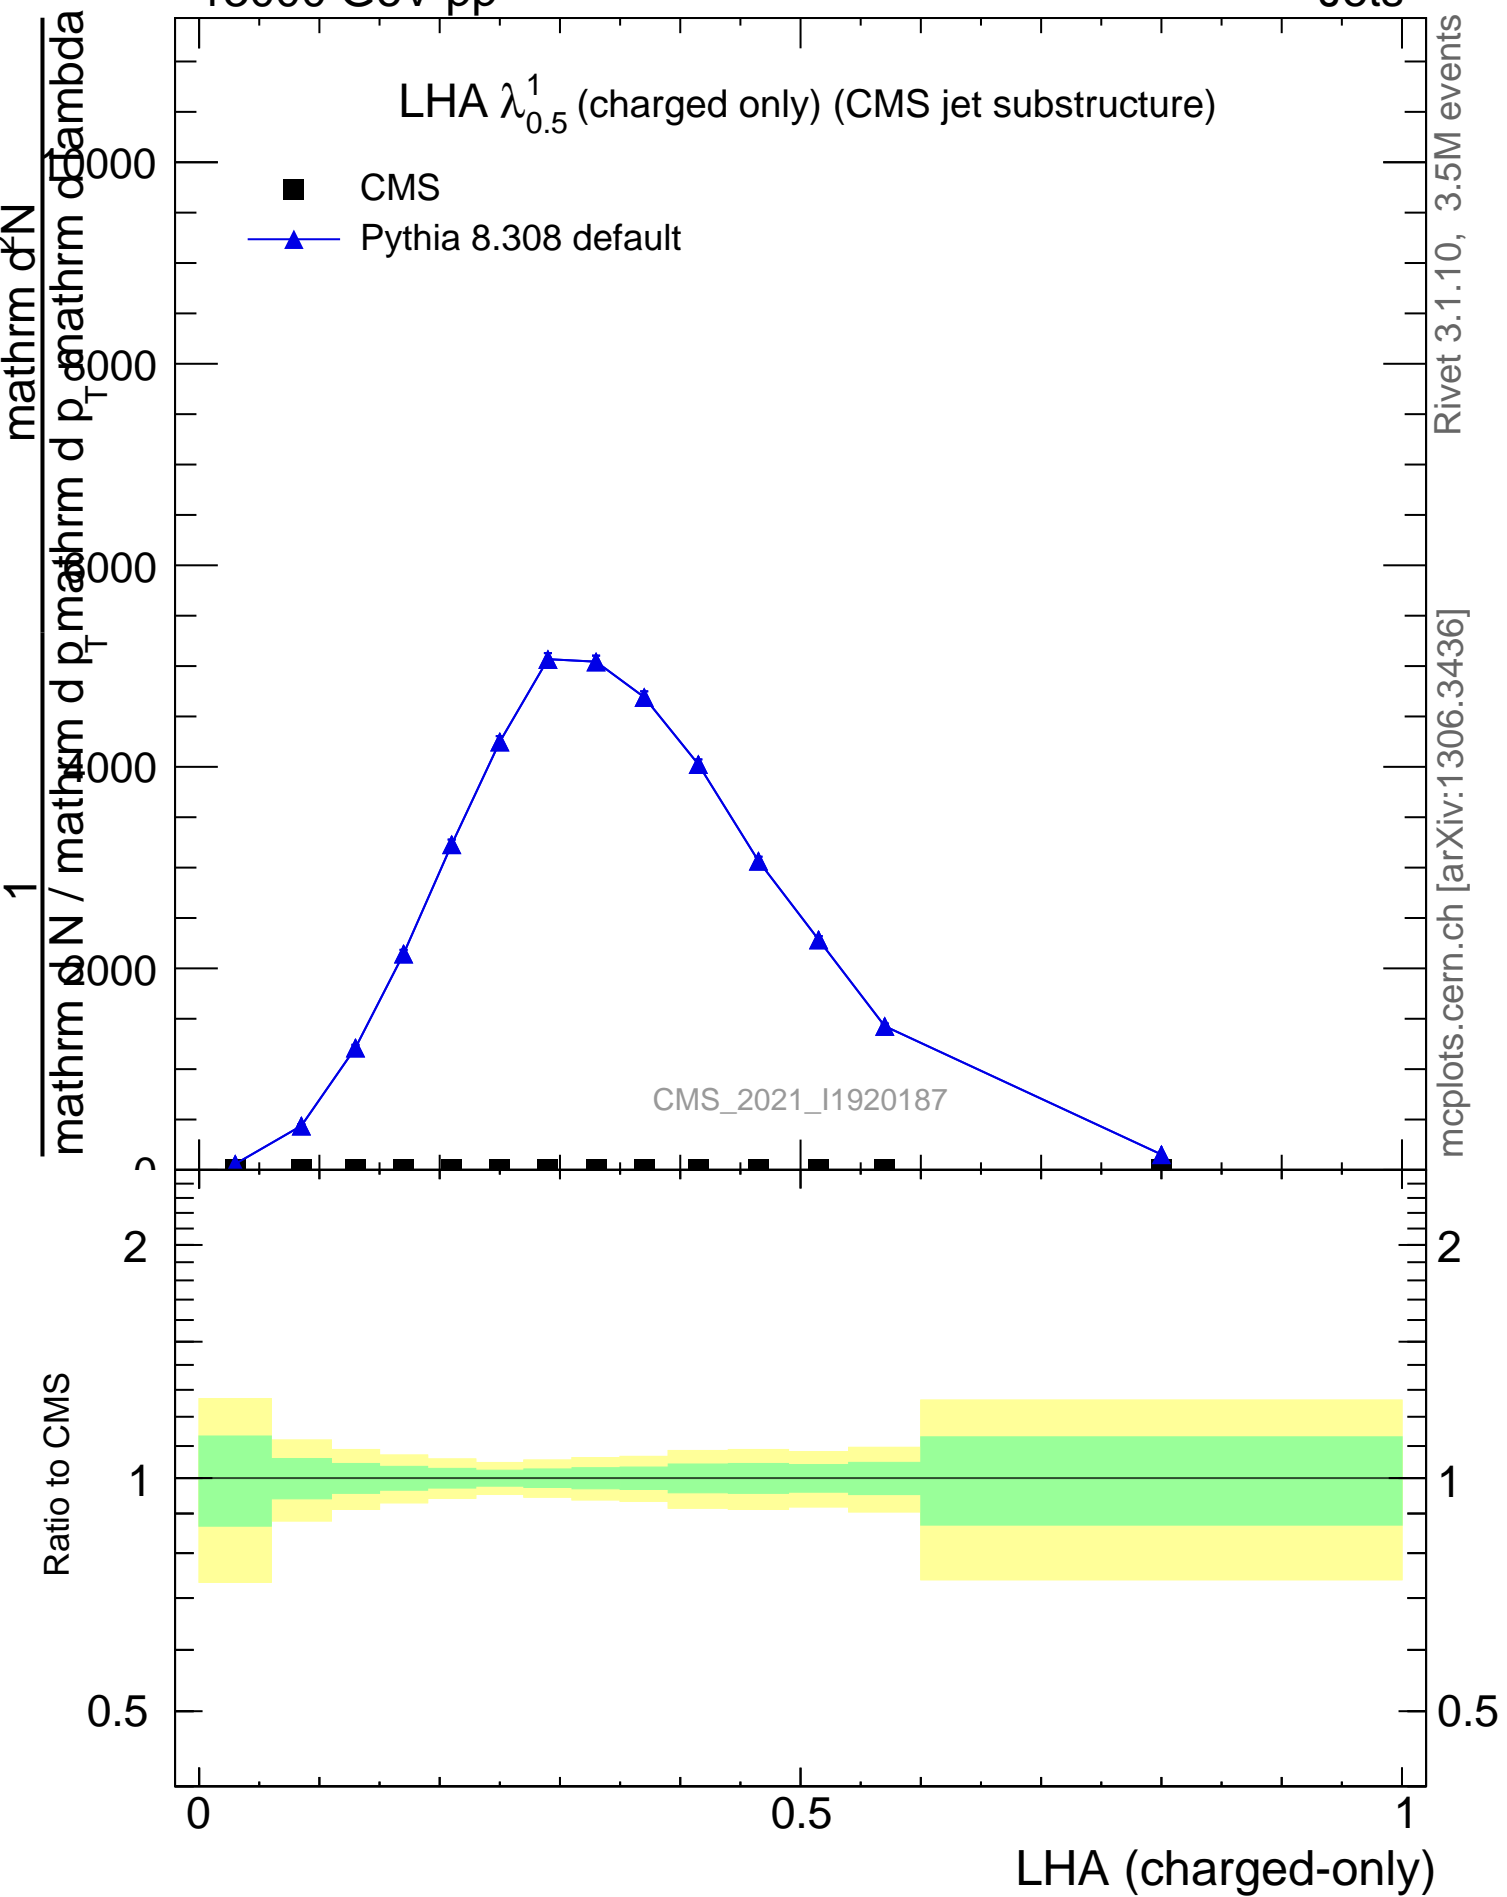

LHA $\lambda_{0.5}^1$ (charged only) (CMS jet substructure)

- CMS
- ▲ Pythia 8.308 default

CMS_2021_I1920187

mcplots.cern.ch [arXiv:1306.3436]

Rivet 3.1.10, 3.5M events