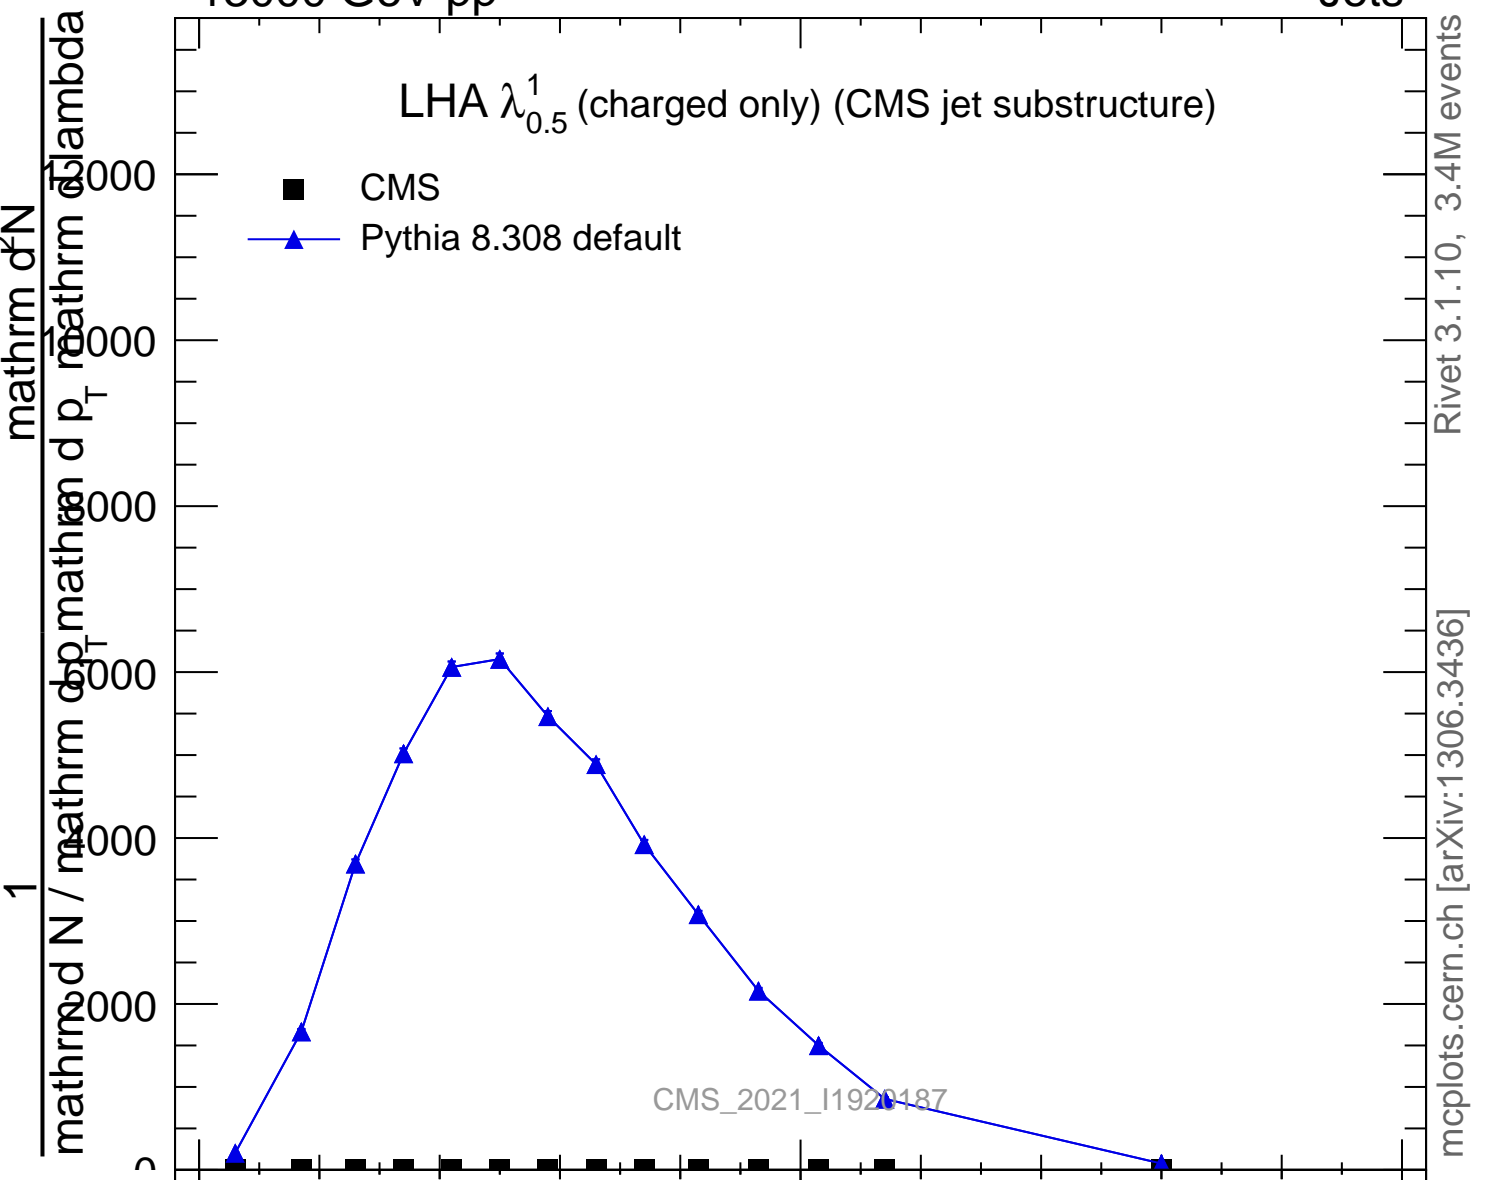

LHA $\lambda_{0.5}^1$ (charged only) (CMS jet substructure)

- CMS
- ▲ Pythia 8.308 default

Rivet 3.1.10, 3.4M events
mcplots.cern.ch [arXiv:1306.3436]