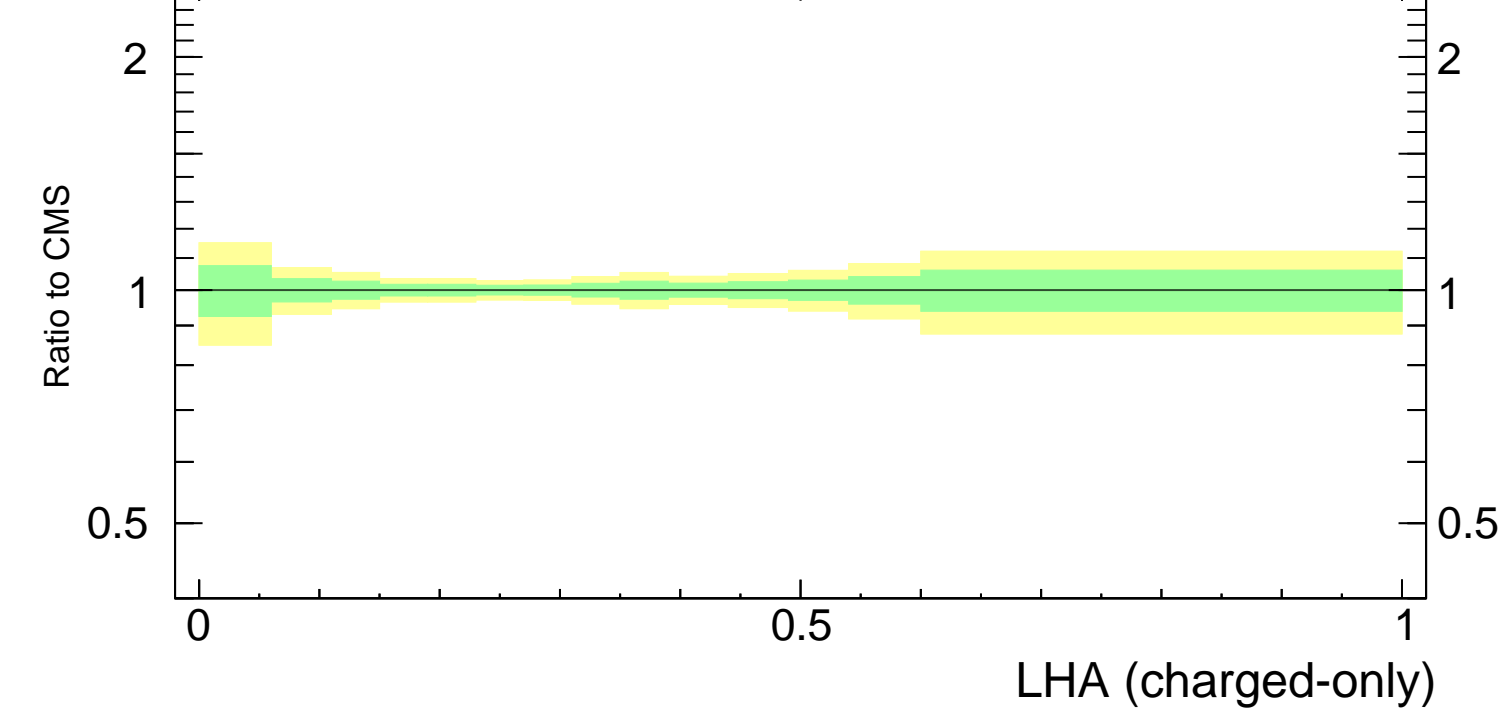

LHA $\lambda_{0.5}^1$ (charged only) (CMS jet substructure)

- CMS
- ▲ Pythia 8.308 default

Rivet 3.1.10, 3.4M events
mcplots.cern.ch [arXiv:1306.3436]