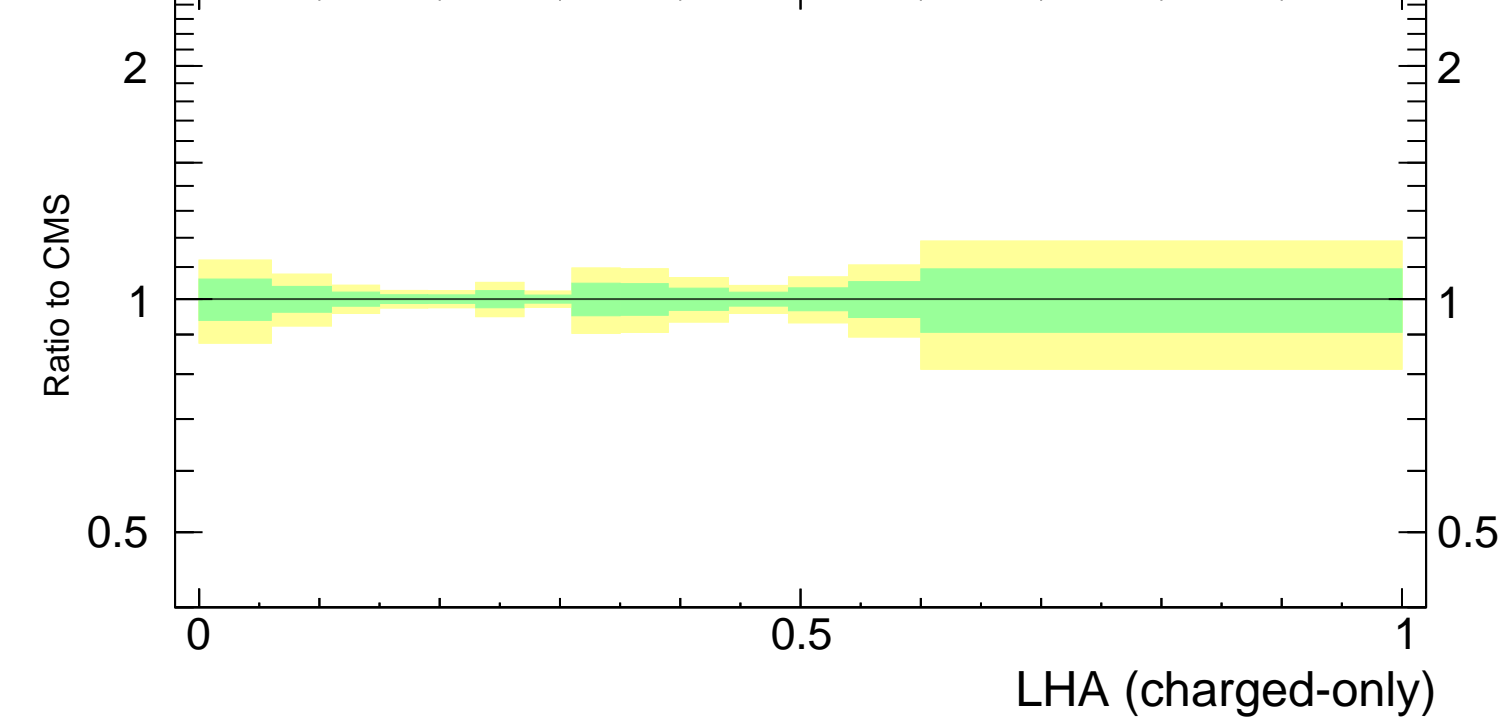

LHA  $\lambda_{0.5}^1$  (charged only) (CMS jet substructure)

- CMS
- ▲ Pythia 8.308 default

CMS\_2021\_11920187

Rivet 3.1.10, 3.2M events  
mcplots.cern.ch [arXiv:1306.3436]