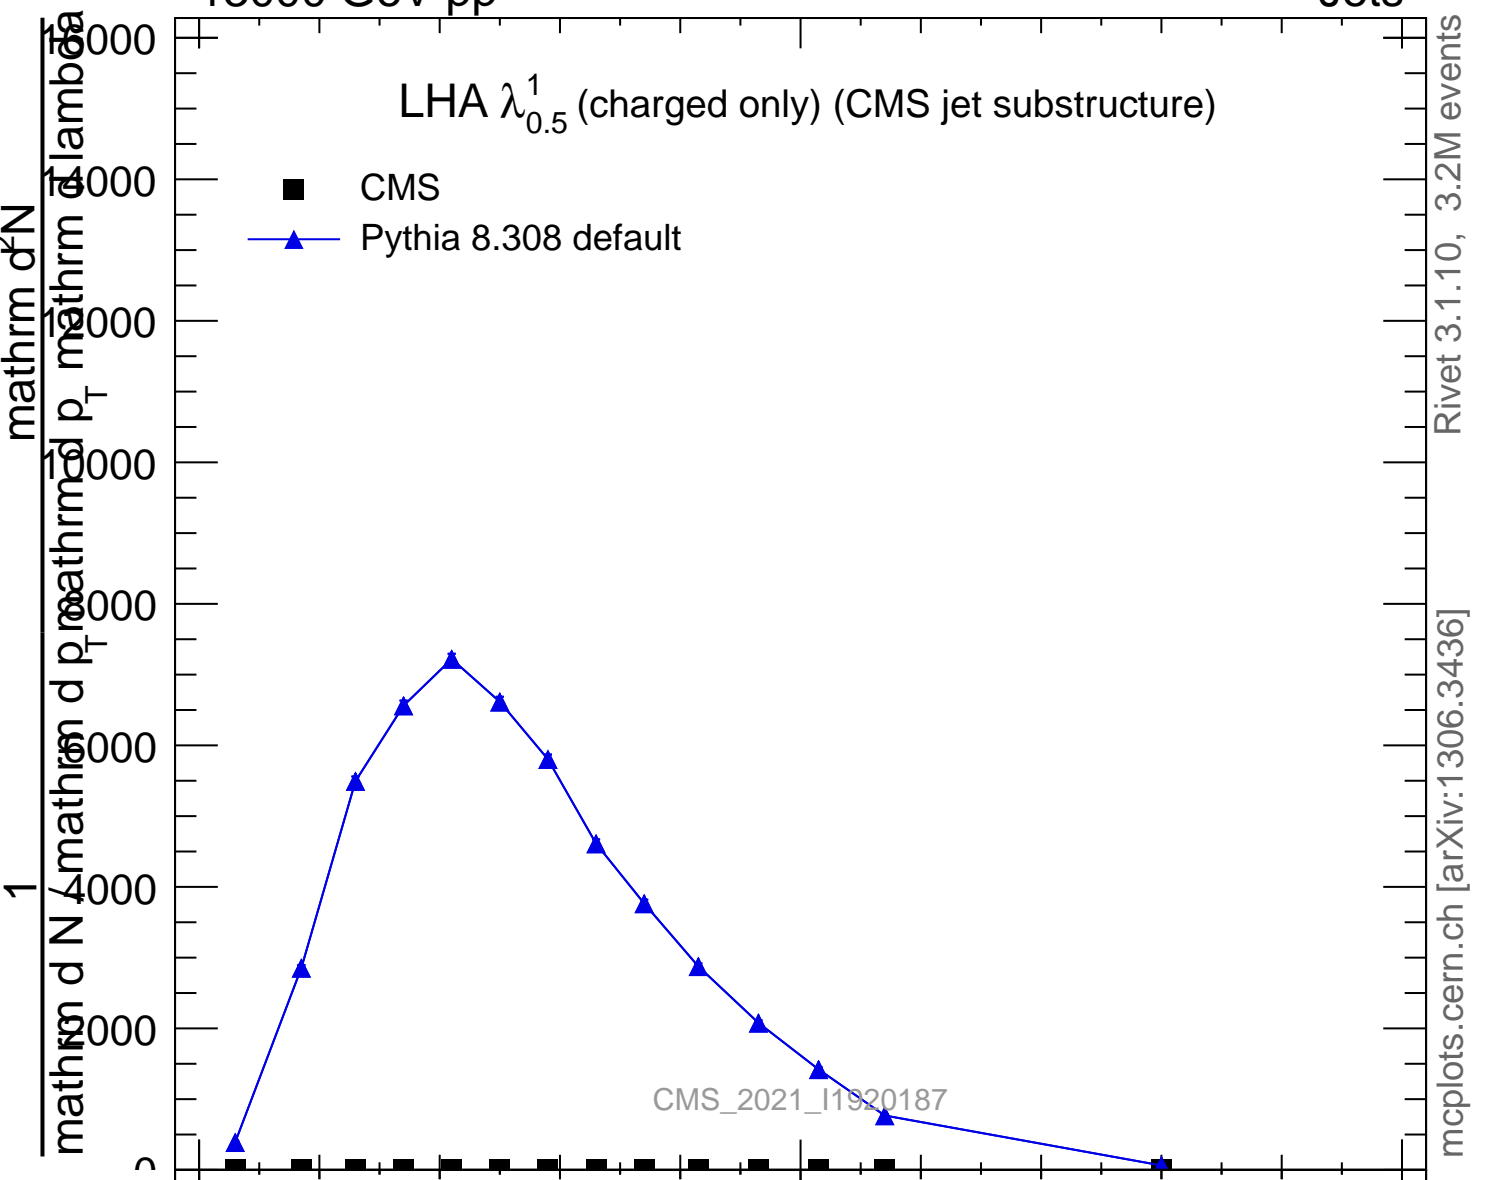

LHA  $\lambda_{0.5}^1$  (charged only) (CMS jet substructure)

- CMS
- ▲ Pythia 8.308 default

CMS\_2021\_11920187

Rivet 3.1.10, 3.2M events  
mcplots.cern.ch [arXiv:1306.3436]