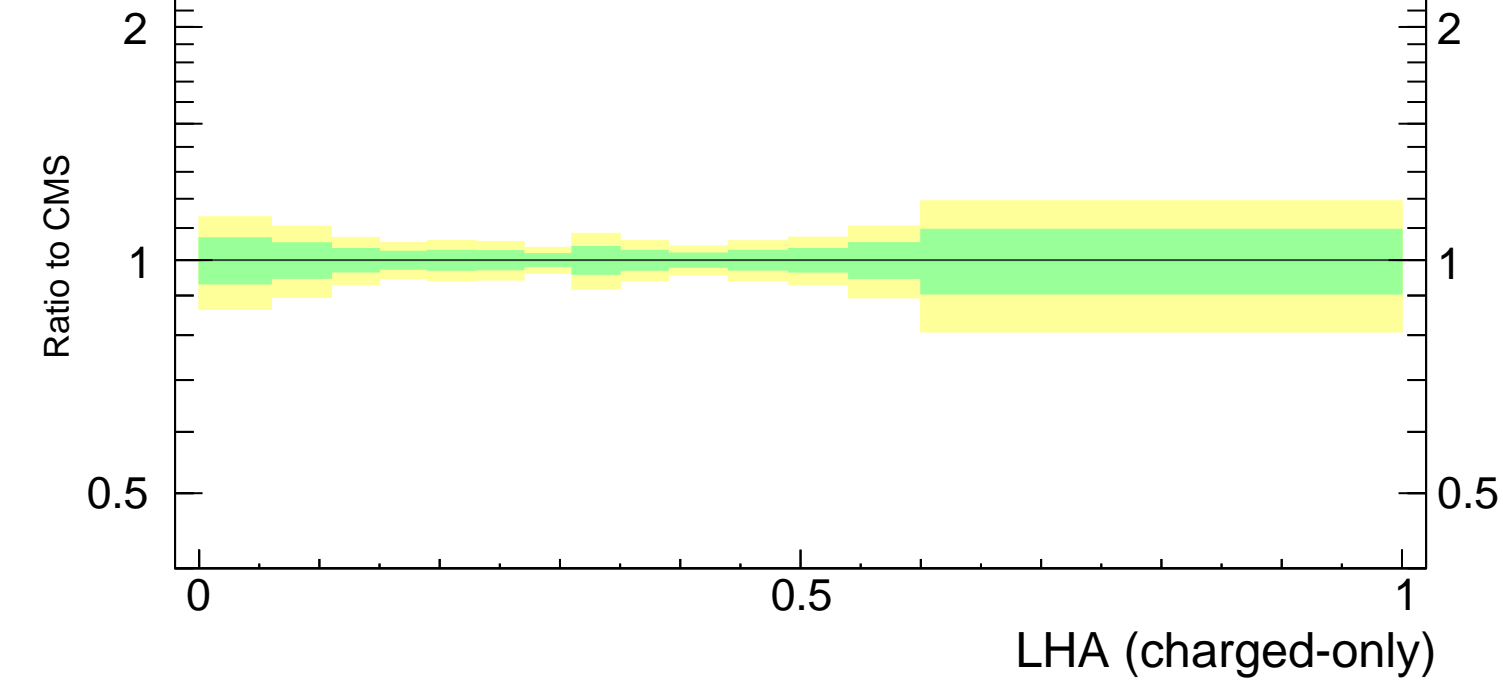

LHA $\lambda_{0.5}^1$ (charged only) (CMS jet substructure)

- CMS
- ▲ Pythia 8.308 default

CMS_2021_I1920187

Rivet 3.1.10, 3.5M events
mcplots.cern.ch [arXiv:1306.3436]