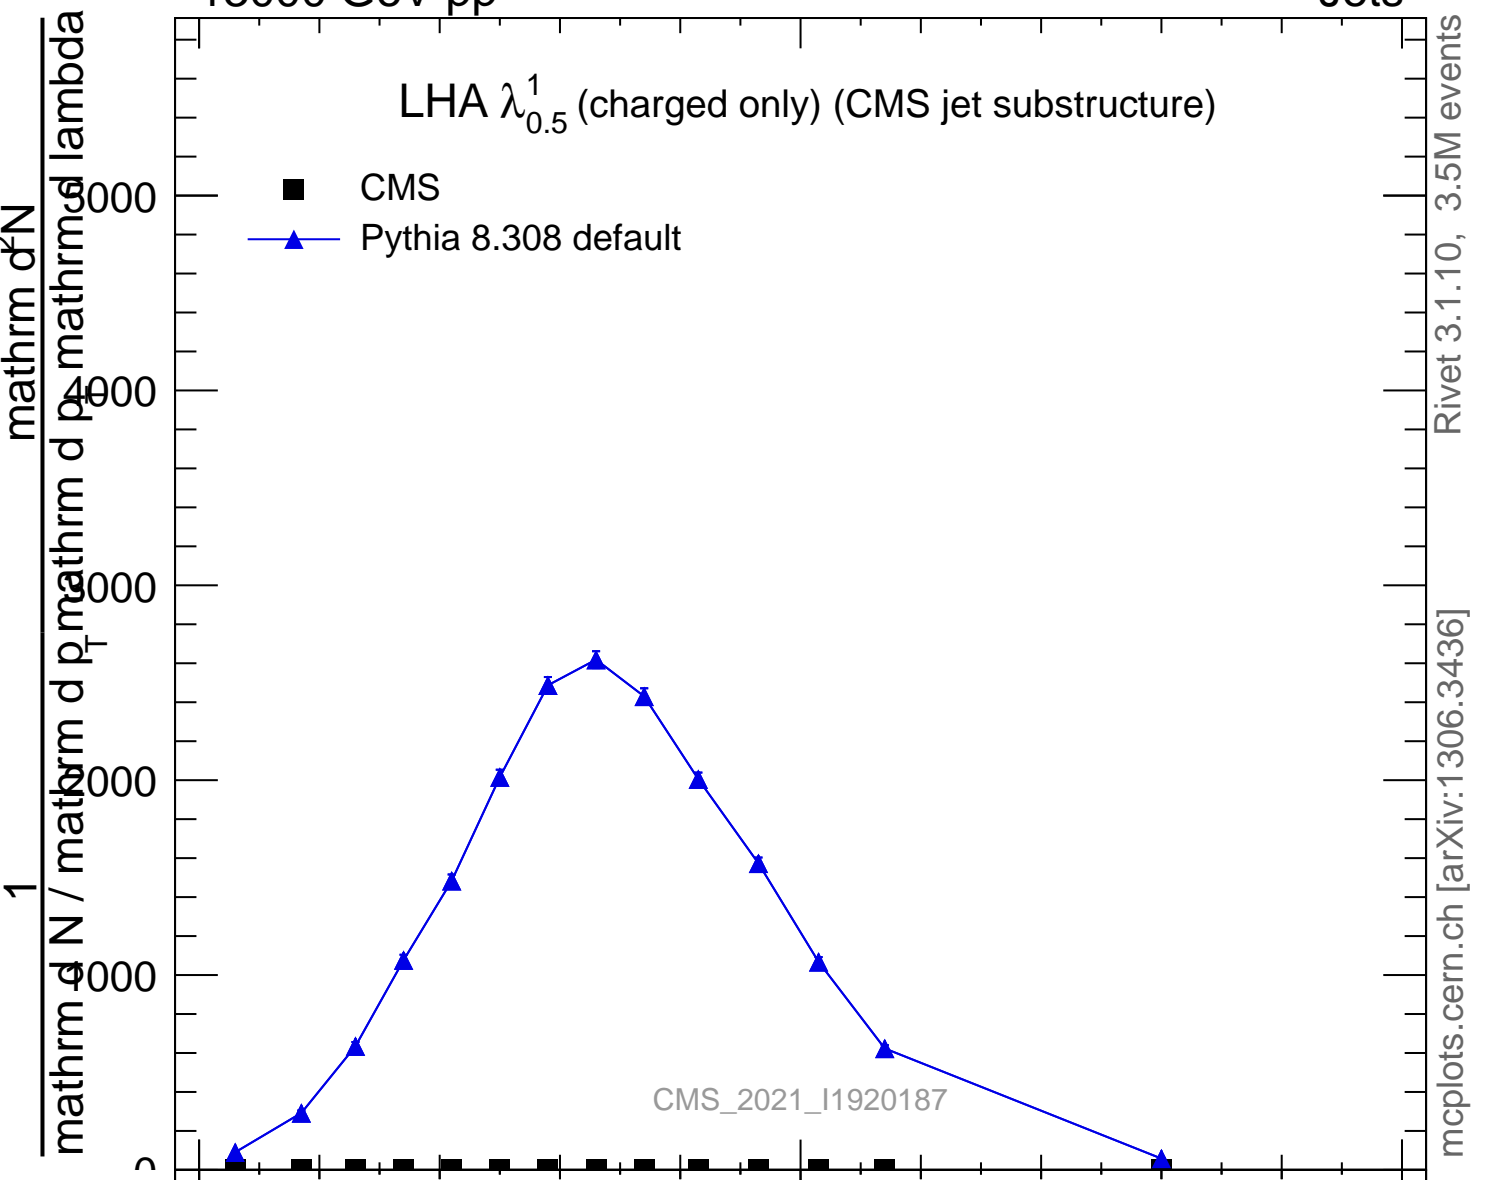

LHA $\lambda_{0.5}^1$ (charged only) (CMS jet substructure)

- CMS
- ▲ Pythia 8.308 default

CMS_2021_I1920187

Rivet 3.1.10, 3.5M events
mcplots.cern.ch [arXiv:1306.3436]