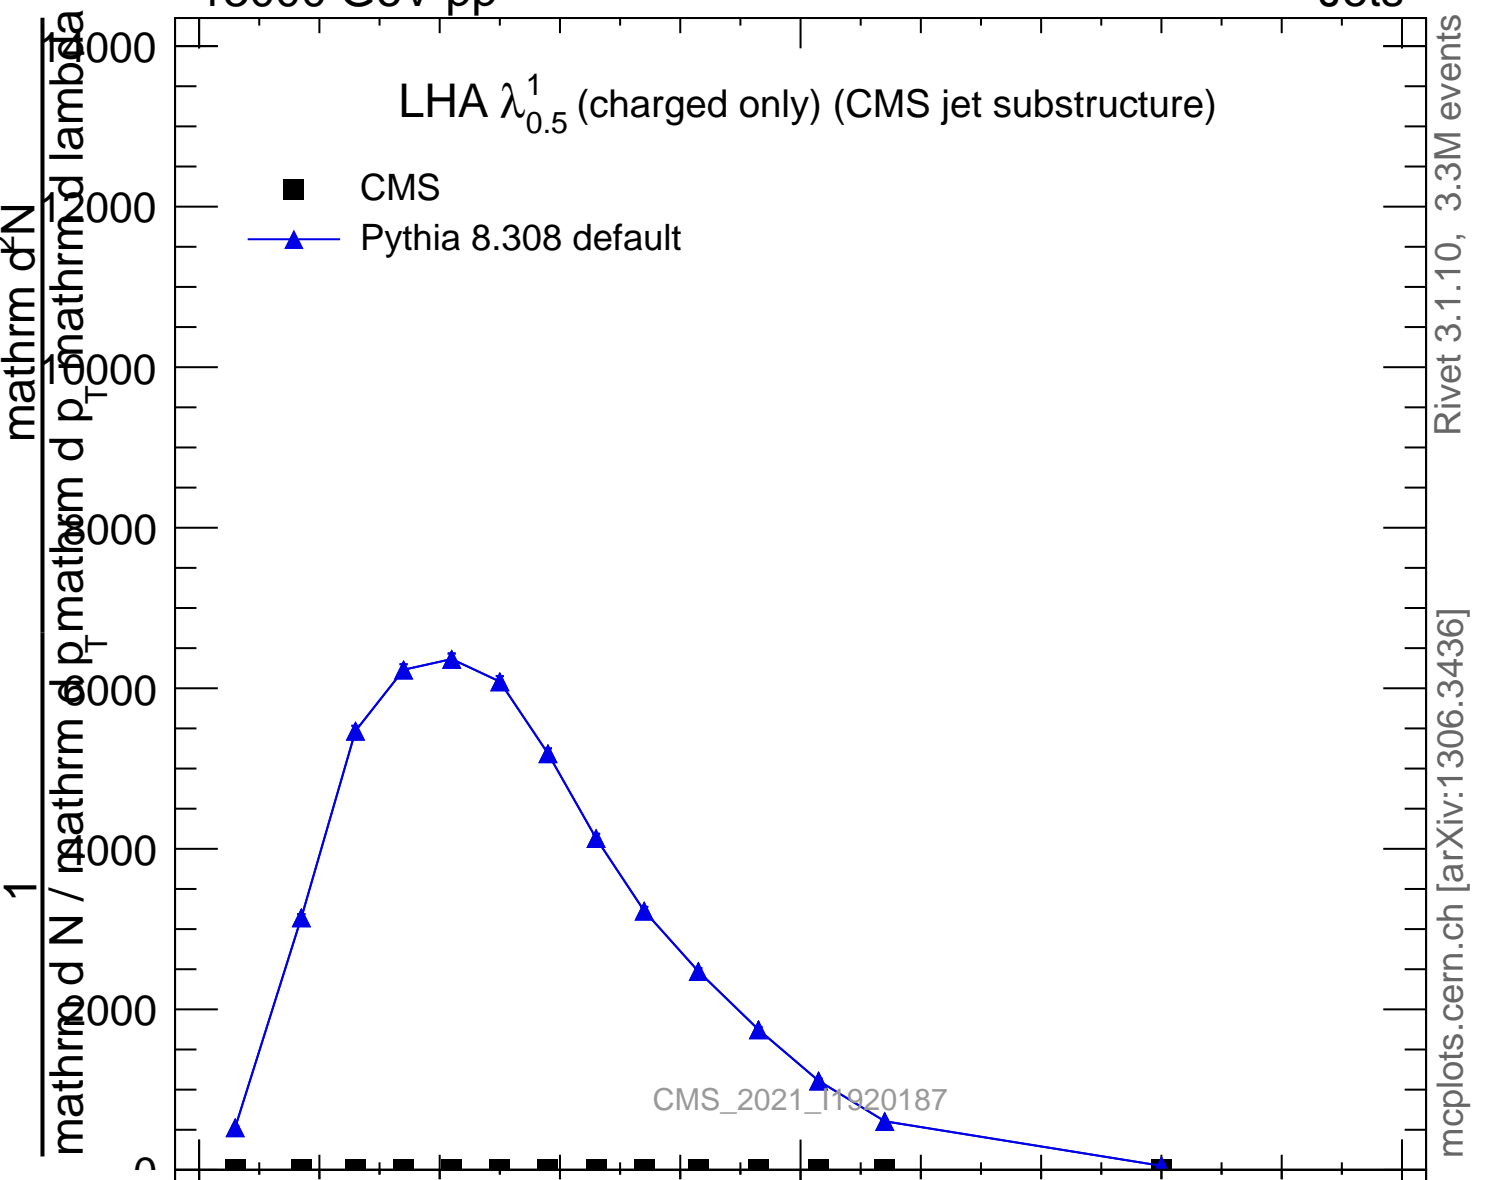

LHA $\lambda_{0.5}^1$ (charged only) (CMS jet substructure)

- CMS
- ▲ Pythia 8.308 default

Rivet 3.1.10, 3.3M events
mcplots.cern.ch [arXiv:1306.3436]