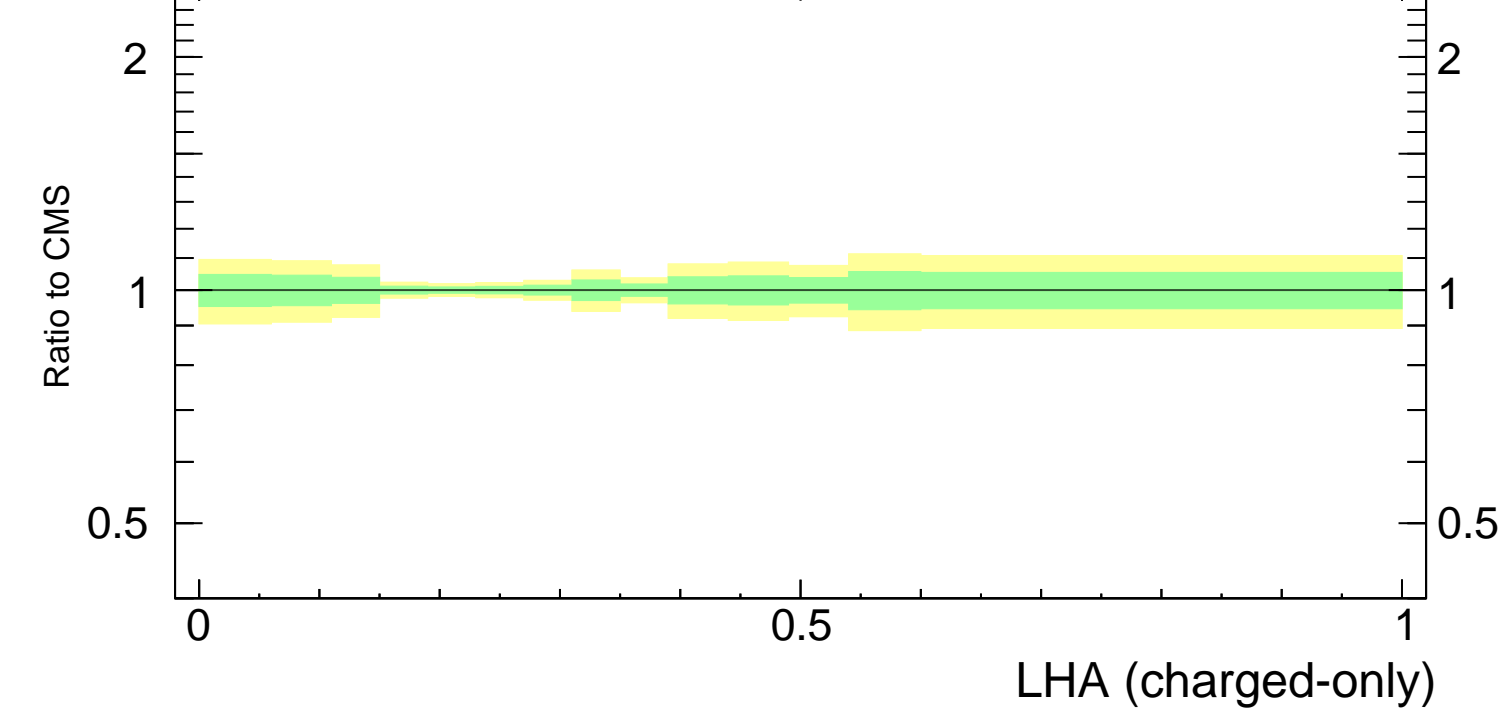

LHA $\lambda_{0.5}^1$ (charged only) (CMS jet substructure)

- CMS
- ▲ Pythia 8.308 default

Rivet 3.1.10, 3.3M events
mcplots.cern.ch [arXiv:1306.3436]