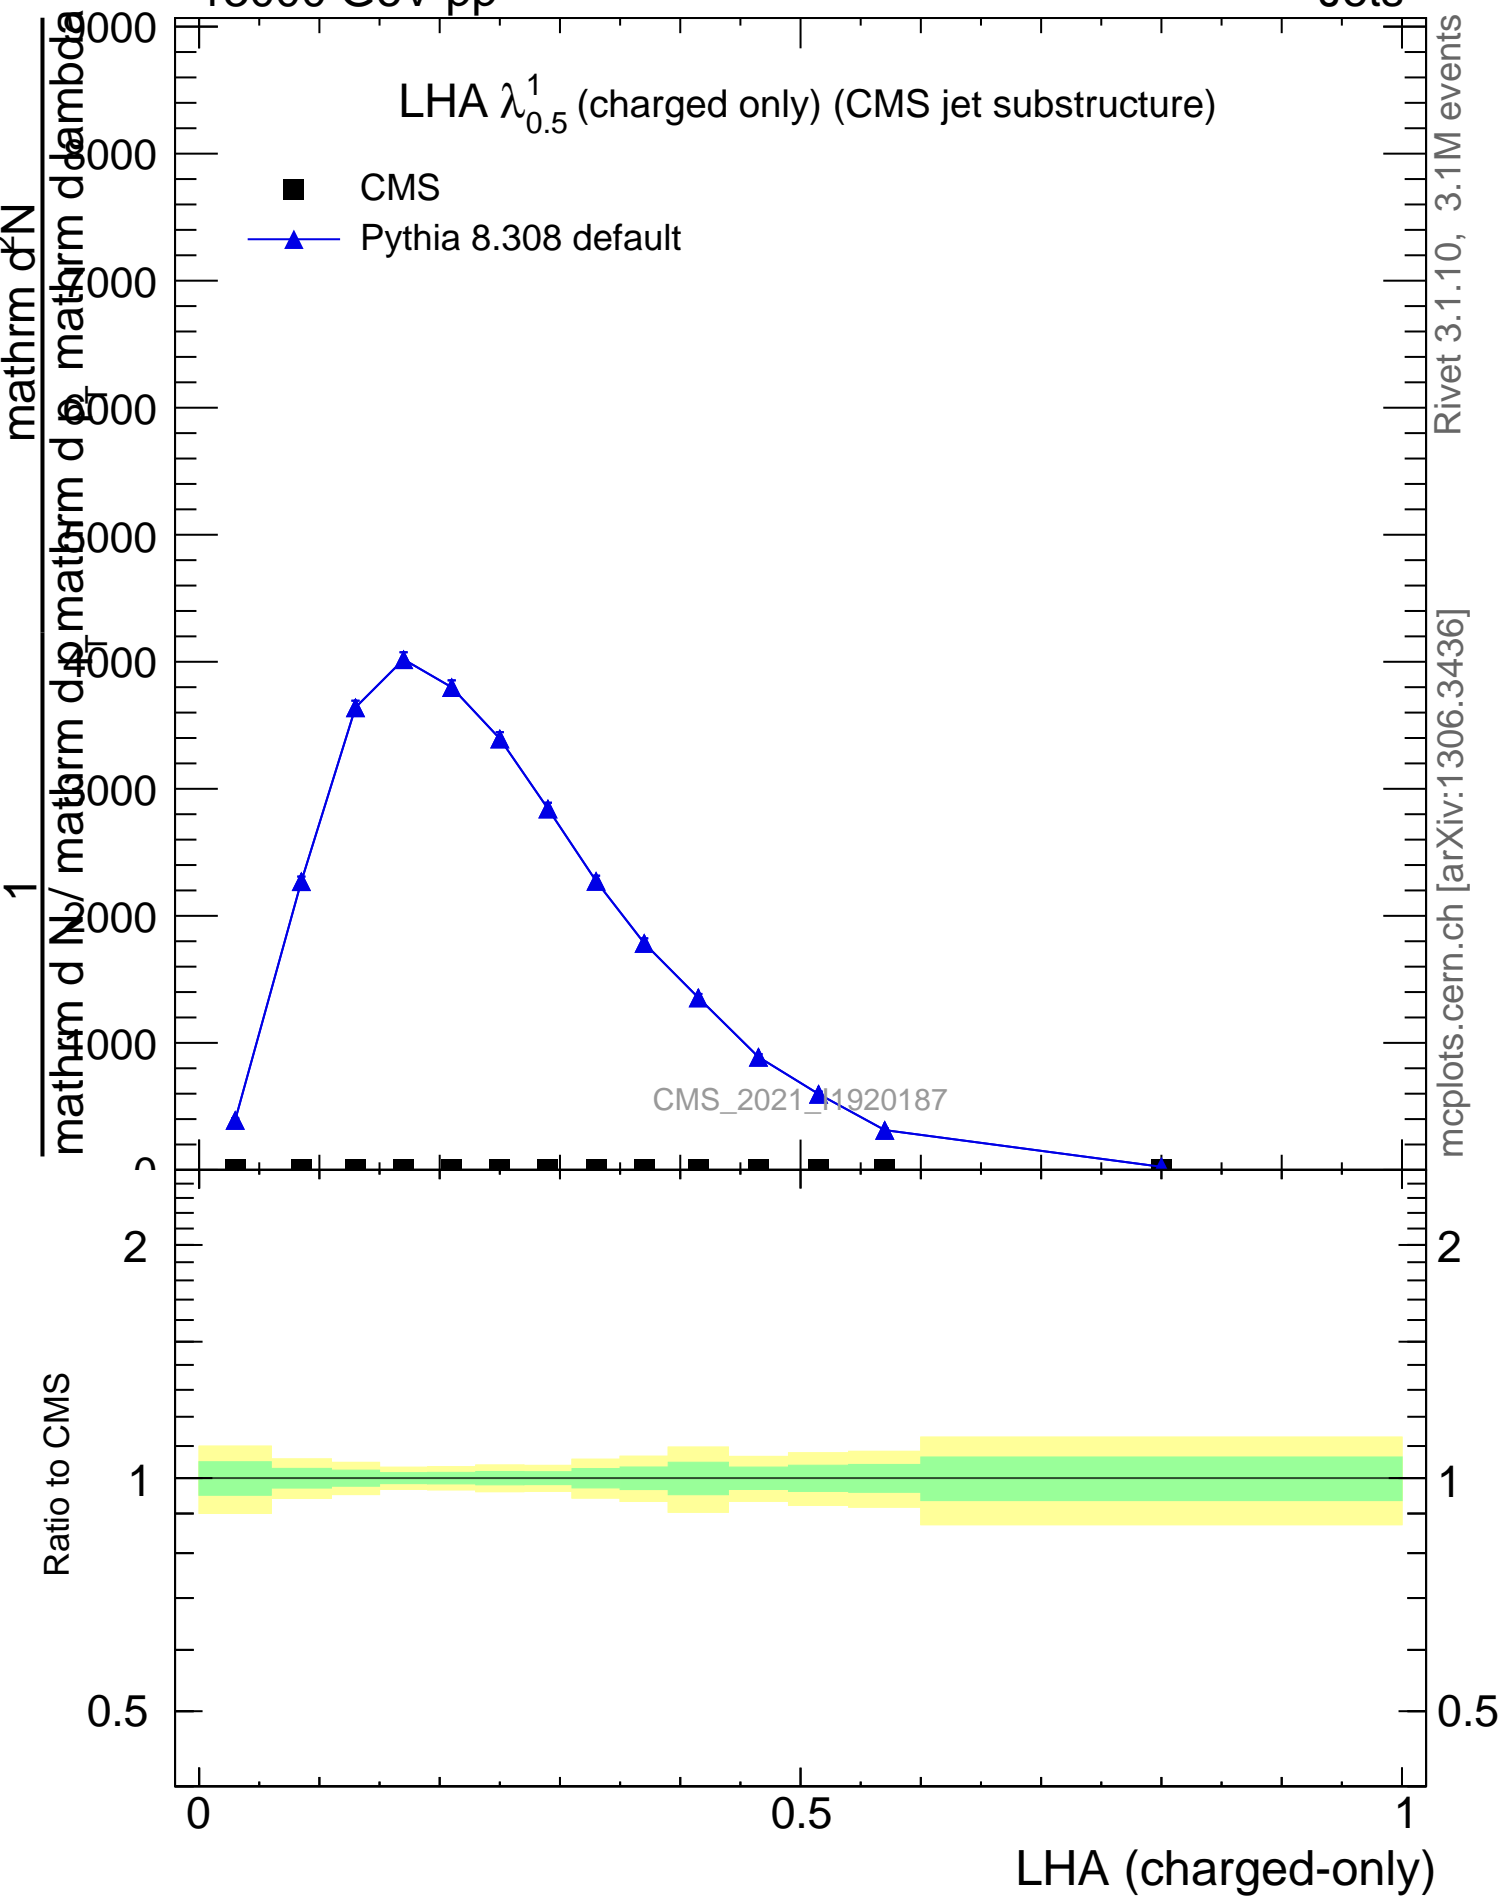

LHA $\lambda_{0.5}^1$ (charged only) (CMS jet substructure)

- CMS
- ▲ Pythia 8.308 default

Rivet 3.1.10, 3.1M events
mcplots.cern.ch [arXiv:1306.3436]