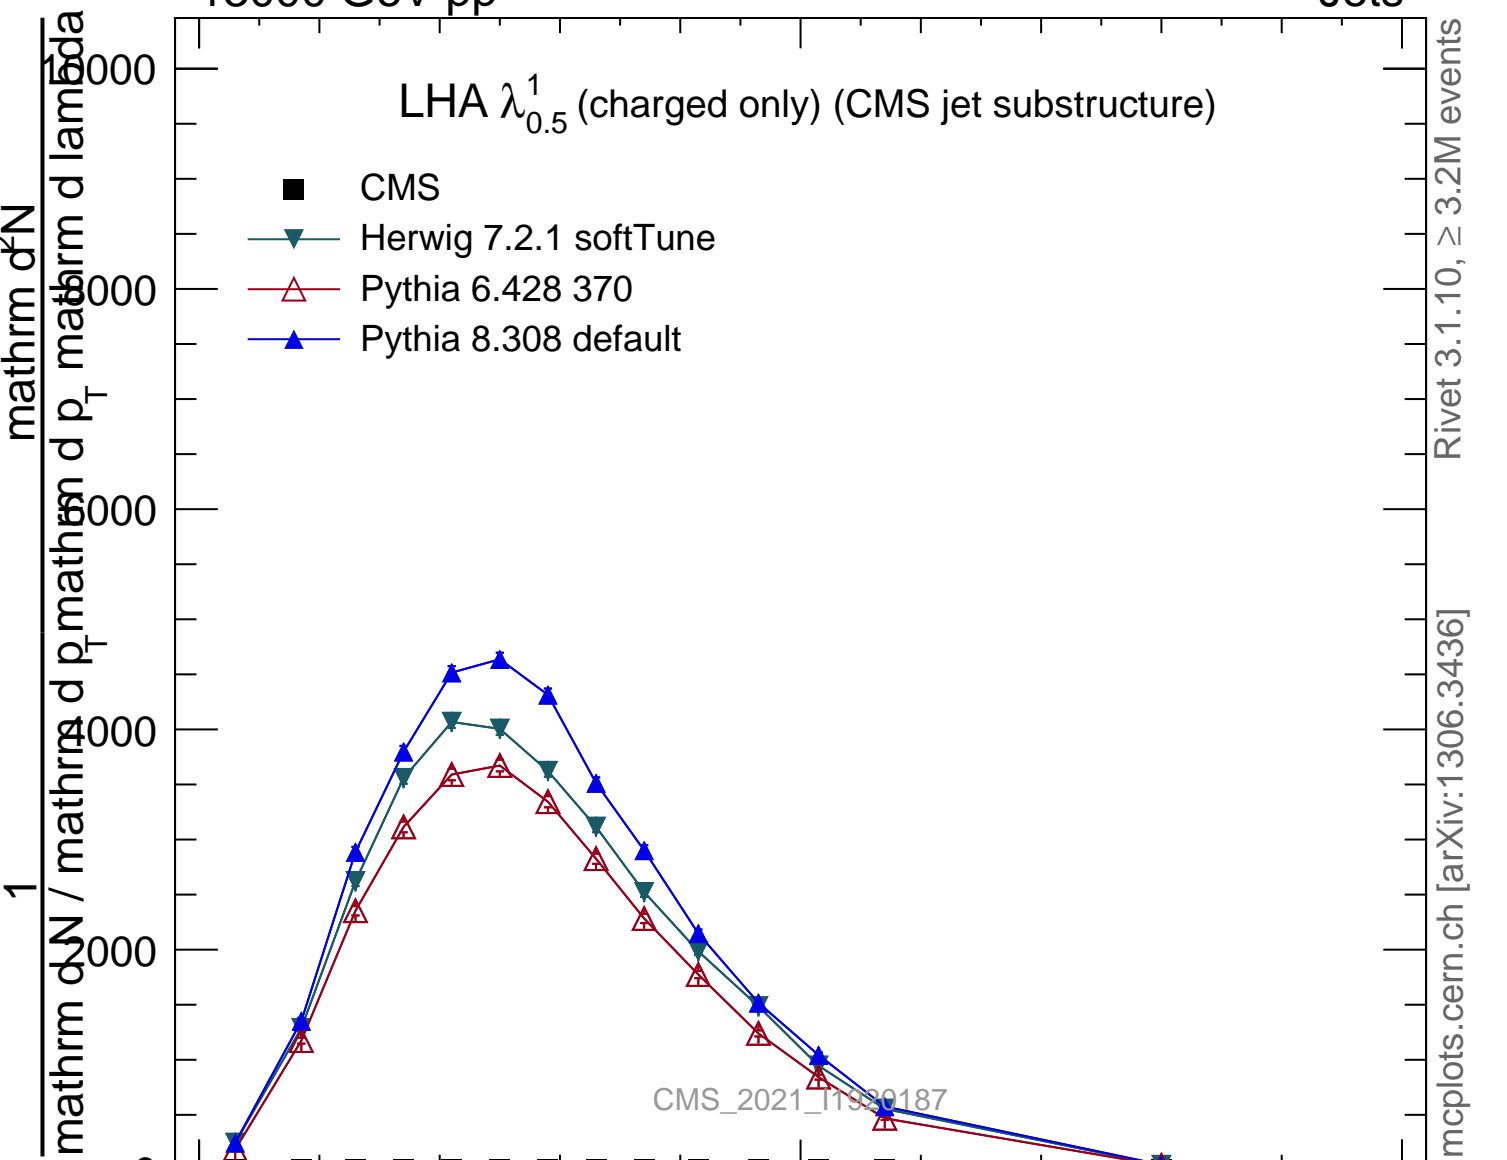

LHA $\lambda_{0.5}^1$ (charged only) (CMS jet substructure)

- CMS
- ▼ Herwig 7.2.1 softTune
- △ Pythia 6.428 370
- ▲ Pythia 8.308 default

Rivet 3.1.10, ≥ 3.2M events

mcplots.cern.ch [arXiv:1306.3436]