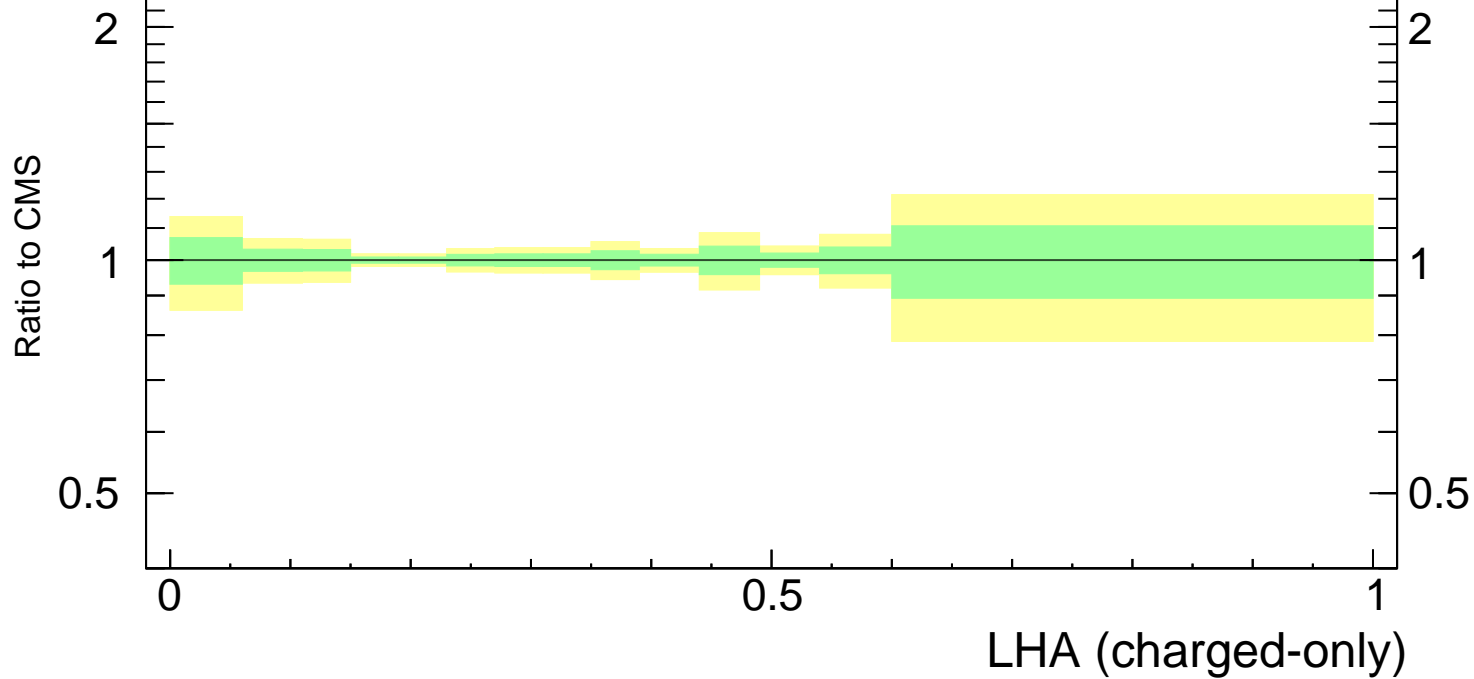

LHA $\lambda_{0.5}^1$ (charged only) (CMS jet substructure)

- CMS
- ▼ Herwig 7.2.1 softTune
- △ Pythia 6.428 370
- ▲ Pythia 8.308 default

Rivet 3.1.10, ≥ 3.2M events

mcplots.cern.ch [arXiv:1306.3436]