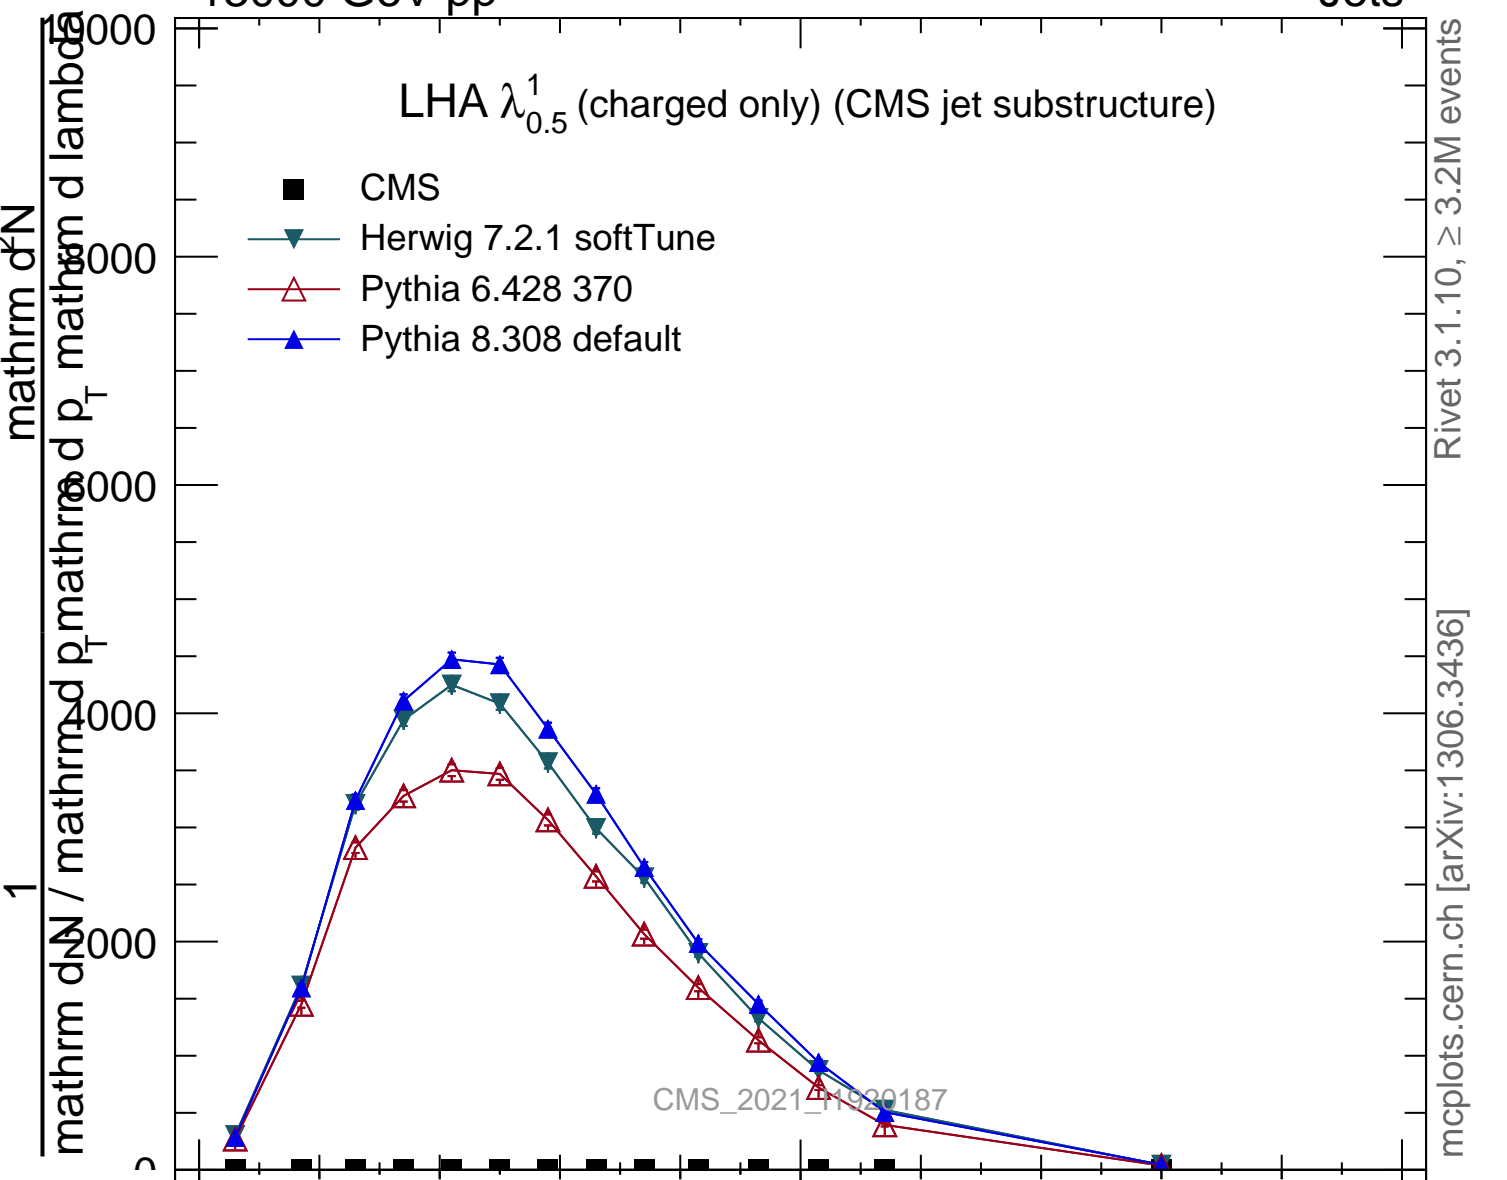

LHA  $\lambda_{0.5}^1$  (charged only) (CMS jet substructure)

- CMS
- ▼ Herwig 7.2.1 softTune
- △ Pythia 6.428 370
- ▲ Pythia 8.308 default

mcplots.cern.ch [arXiv:1306.3436]

Rivet 3.1.10, ≥ 3.2M events