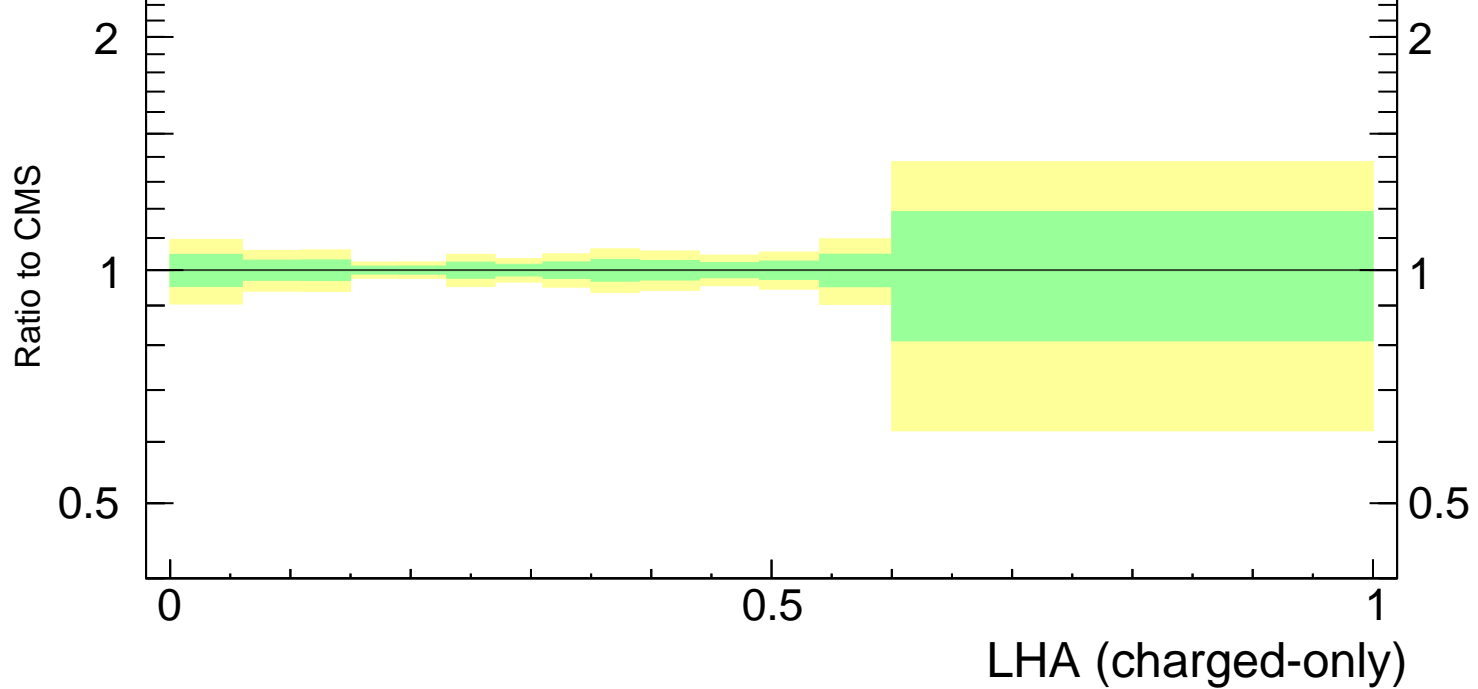

LHA  $\lambda_{0.5}^1$  (charged only) (CMS jet substructure)

- CMS
- ▼ Herwig 7.2.1 softTune
- △ Pythia 6.428 370
- ▲ Pythia 8.308 default

mcplots.cern.ch [arXiv:1306.3436]

Rivet 3.1.10, ≥ 3.2M events